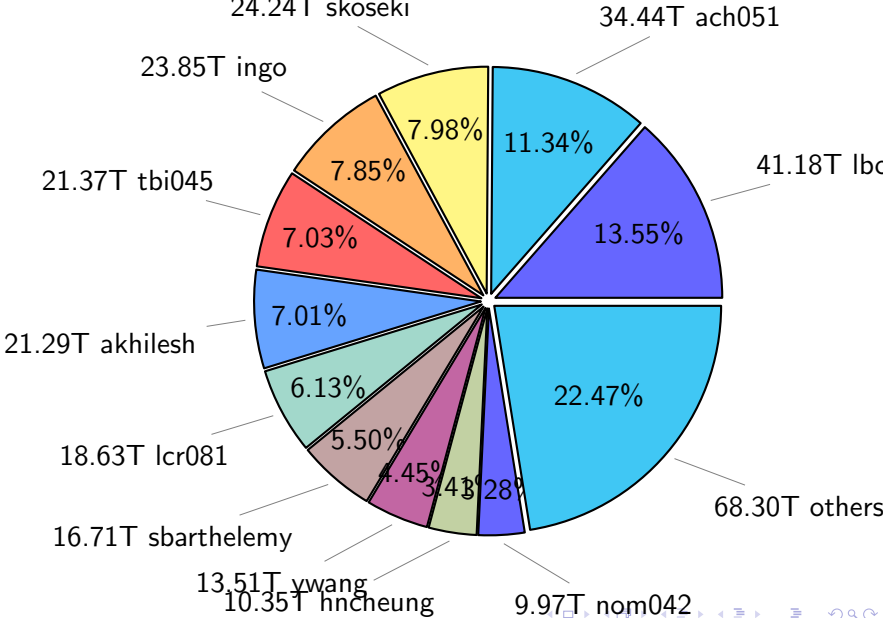

NS9039K misc files usage

Total size: 303.82T