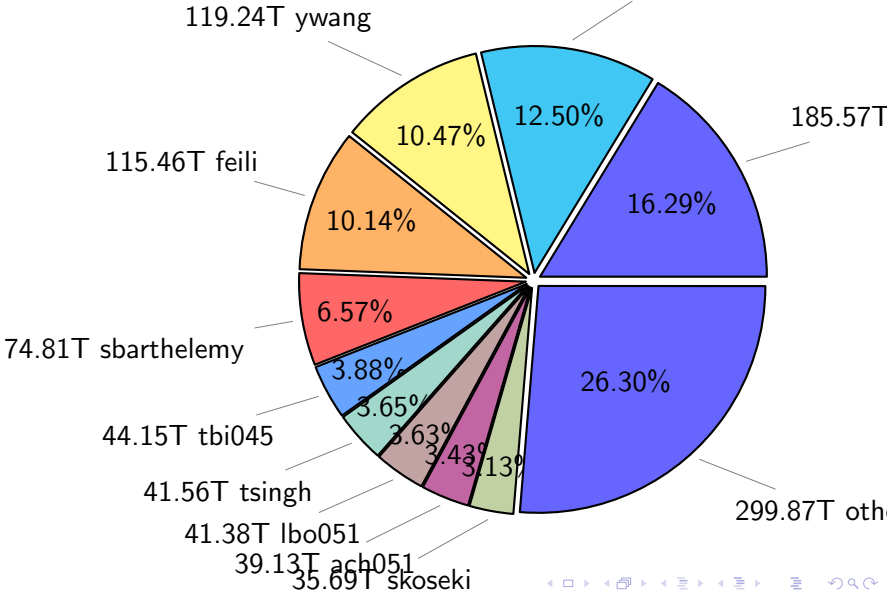

# NS9039K (NIRD-LMD) disk usage

October 1, 2023

notes:

- ▶ Excluded directories: all hidden dir (start with .)
- ▶ Compressed file: file name end with "gz", "bz2", "tar", "zip" and NETCDF4 "nc"
- ▶ Restart files: path contains '/rest/'
- ▶ History files: path contains '/hist/'
- ▶ Items <3 % will be count as 'others'.
- ▶ Additional hard links are excluded.
- ▶ Weekly report: disk\_ns9039k\_YYYYMMDD.pdf
- ▶ Latest report: latest.pdf
- ▶ Ignored directories due to permission denied: filelist\_classfy.err.txt
- ▶ Summary table: sizeTable.txt

# NS9039K total disk usage

Total size: 1139.25T

142.40T ingo

# NS9039K file types usage

Total size: 1139.25T  
600.58T hist

303.82T misc

234.85T rest

# NS9039K history files usage

Total size: 600.58T