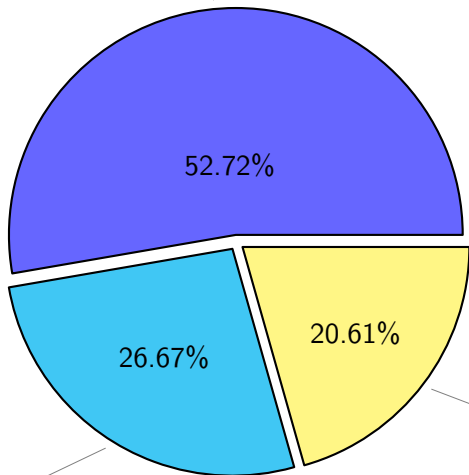

# NS9039K total disk usage

Total size: 1139.25T

142.40T ingo

# NS9039K file types usage

Total size: 1139.25T  
600.58T hist

303.82T misc

234.85T rest

# NS9039K history files usage

Total size: 600.58T