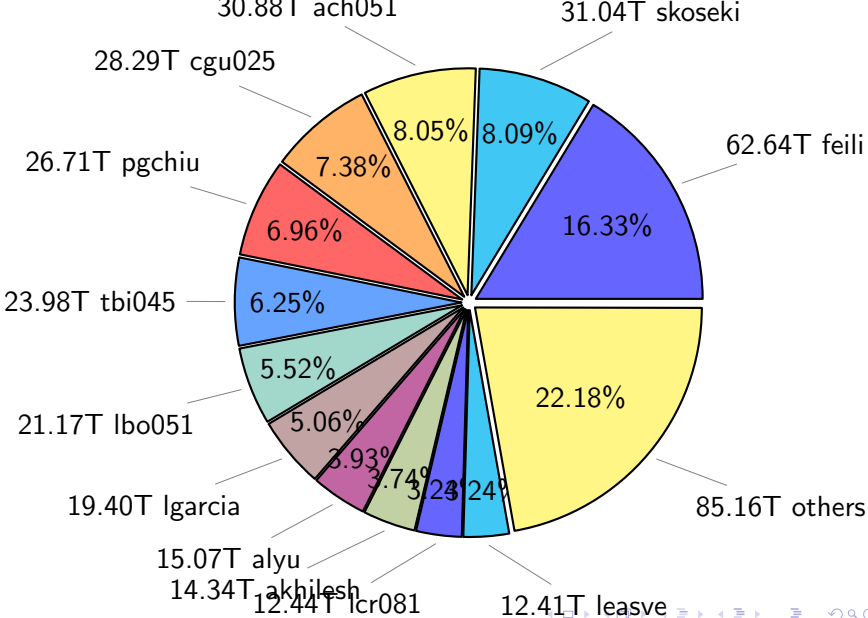

# NS9039K history files usage

Total size: 600.58T

# NS9039K misc files usage

Total size: 303.82T

# NS9039K total compressed

Total size: 1139.25T

755.72T compressed

383.54T uncompressed

# NS9039K uncompressed files usage

Total size: 383.54T

NS9039K NorCPM/cases/\*

No data

NS9039K shared/\*

No data