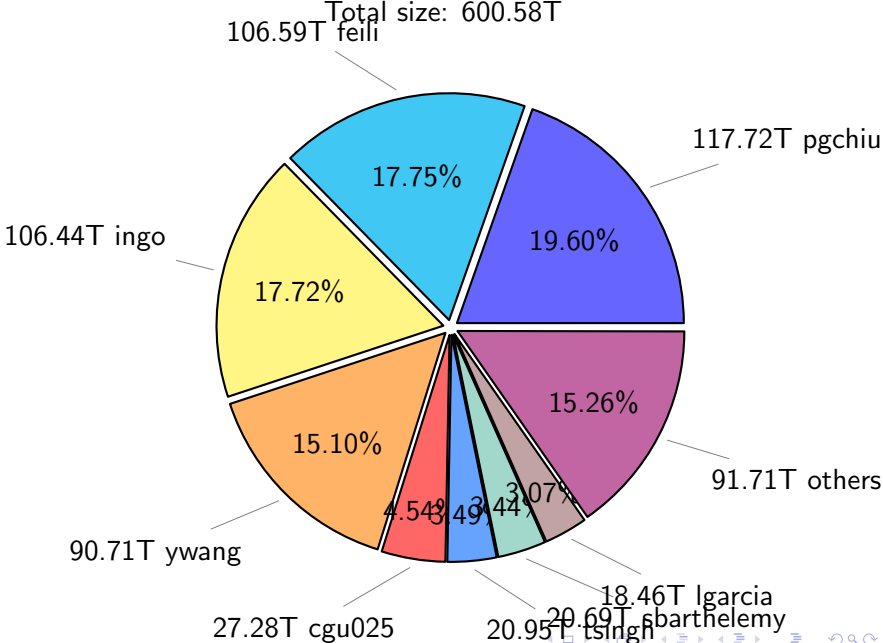

# NS9039K total disk usage

Total size: 1139.25T

142.40T ingo

# NS9039K file types usage

Total size: 1139.25T  
600.58T hist

303.82T misc

234.85T rest

# NS9039K history files usage

Total size: 600.58T

# NS9039K restart files usage

Total size: 234.85T