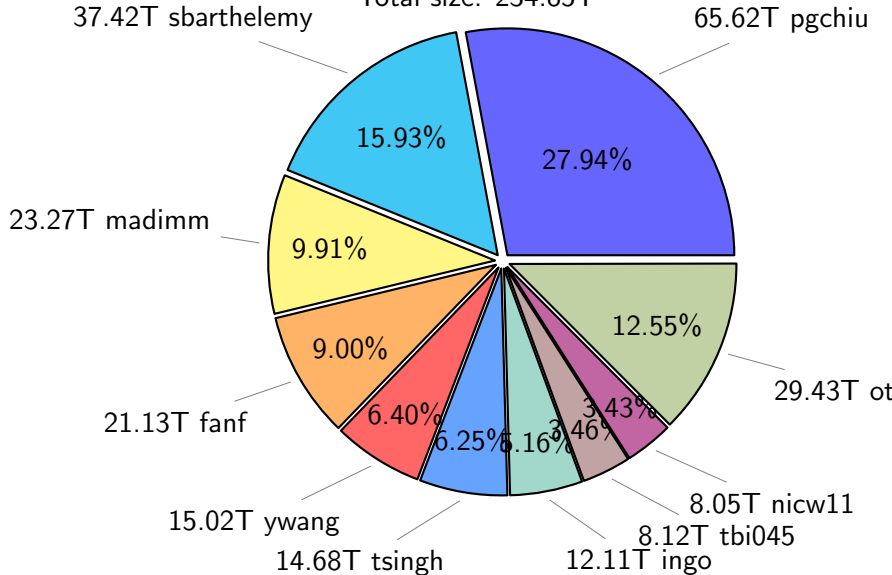

# NS9039K total disk usage

Total size: 1139.25T

142.40T ingo

# NS9039K file types usage

Total size: 1139.25T  
600.58T hist

303.82T misc

234.85T rest

# NS9039K history files usage

Total size: 600.58T

# NS9039K restart files usage

Total size: 234.85T