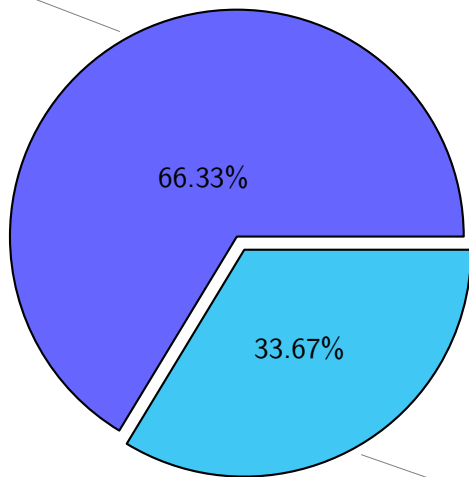

# NS9039K misc files usage

Total size: 303.82T

# NS9039K total compressed

Total size: 1139.25T

755.72T compressed

383.54T uncompressed