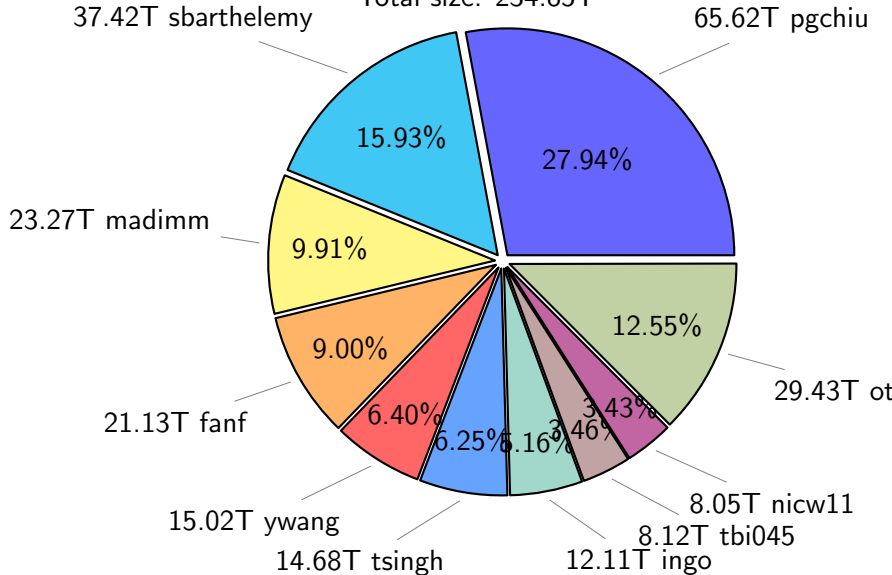

NS9039K total disk usage

Total size: 1143.96T

NS9039K file types usage

Total size: 1143.96T
600.58T hist

308.53T misc

234.85T rest

NS9039K history files usage

Total size: 600.58T

NS9039K restart files usage

Total size: 234.85T

NS9039K misc files usage

NS9039K total compressed

Total size: 1143.96T

755.68T compressed

388.28T uncompressed

NS9039K uncompressed files usage

Total size: 388.28T

NS9039K NorCPM/cases/*

No data

NS9039K shared/*

No data