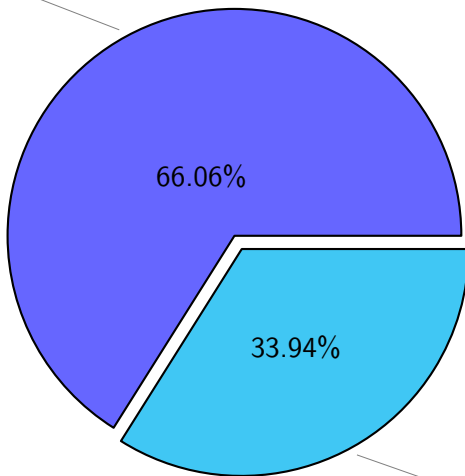

NS9039K total disk usage

Total size: 1143.96T

NS9039K file types usage

Total size: 1143.96T
600.58T hist

308.53T misc

234.85T rest

NS9039K history files usage

Total size: 600.58T

NS9039K restart files usage

Total size: 234.85T

NS9039K misc files usage

NS9039K total compressed

Total size: 1143.96T

755.68T compressed

388.28T uncompressed

NS9039K uncompressed files usage

Total size: 388.28T

NS9039K NorCPM/cases/*

No data

NS9039K shared/*

No data