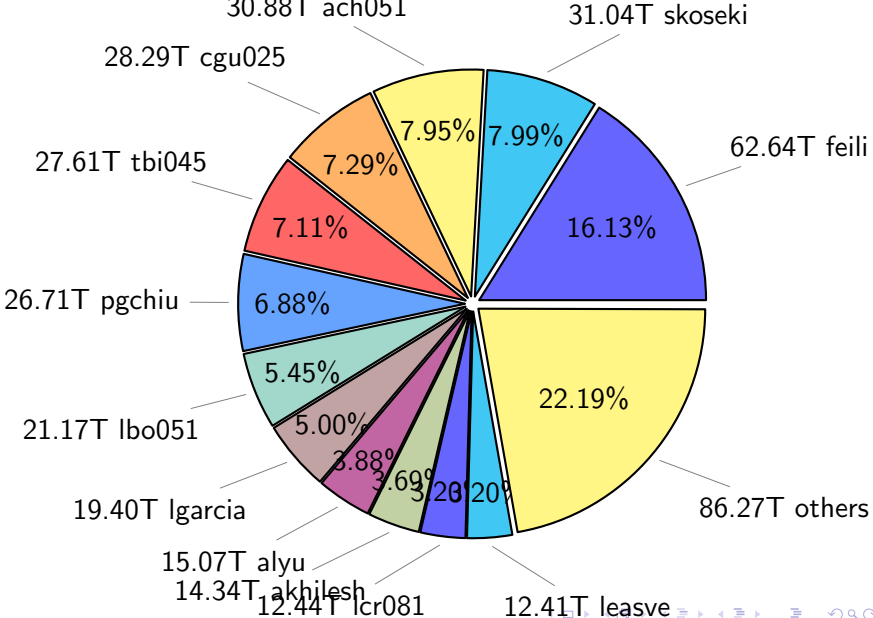

NS9039K total disk usage

Total size: 1143.96T

NS9039K file types usage

Total size: 1143.96T
600.58T hist

308.53T misc

234.85T rest

NS9039K history files usage

Total size: 600.58T

NS9039K restart files usage

Total size: 234.85T

NS9039K misc files usage

NS9039K total compressed

Total size: 1143.96T

755.68T compressed

388.28T uncompressed

NS9039K uncompressed files usage

Total size: 388.28T

NS9039K NorCPM/cases/*

No data

NS9039K shared/*

No data