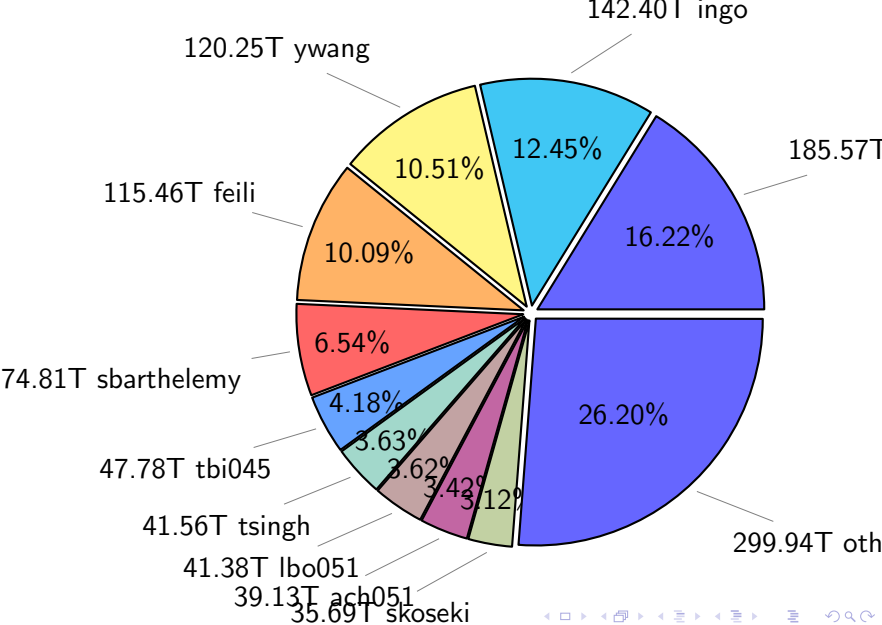

NS9039K (NIRD-LMD) disk usage

September 24, 2023

notes:

- ▶ Excluded directories: all hidden dir (start with .)
- ▶ Compressed file: file name end with "gz", "bz2", "tar", "zip" and NETCDF4 "nc"
- ▶ Restart files: path contains '/rest/'
- ▶ History files: path contains '/hist/'
- ▶ Items <3 % will be count as 'others'.
- ▶ Additional hard links are excluded.
- ▶ Weekly report: disk_ns9039k_YYYYMMDD.pdf
- ▶ Latest report: latest.pdf
- ▶ Ignored directories due to permission denied: filelist_classfy.err.txt
- ▶ Summary table: sizeTable.txt

NS9039K total disk usage

Total size: 1143.96T

NS9039K file types usage

Total size: 1143.96T
600.58T hist

308.53T misc

234.85T rest

NS9039K history files usage

Total size: 600.58T

NS9039K restart files usage

Total size: 234.85T

NS9039K misc files usage

NS9039K total compressed

Total size: 1143.96T

755.68T compressed

388.28T uncompressed

NS9039K uncompressed files usage

Total size: 388.28T

NS9039K NorCPM/cases/*

No data

NS9039K shared/*

No data