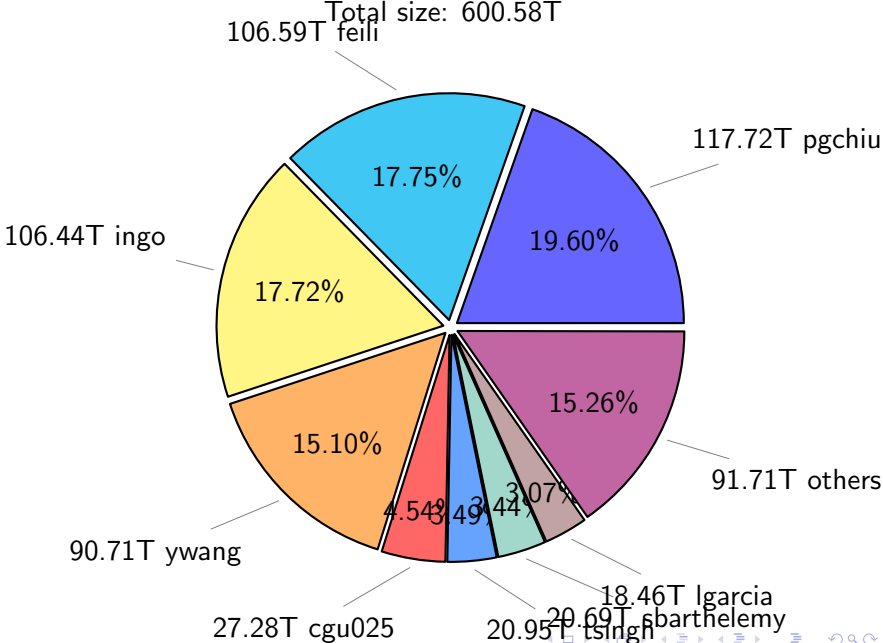

NS9039K total disk usage

Total size: 1143.96T

NS9039K file types usage

Total size: 1143.96T
600.58T hist

308.53T misc

234.85T rest

NS9039K history files usage

Total size: 600.58T

NS9039K restart files usage

Total size: 234.85T

NS9039K misc files usage

NS9039K total compressed

Total size: 1143.96T

755.68T compressed

388.28T uncompressed

NS9039K uncompressed files usage

Total size: 388.28T

NS9039K NorCPM/cases/*

No data

NS9039K shared/*

No data