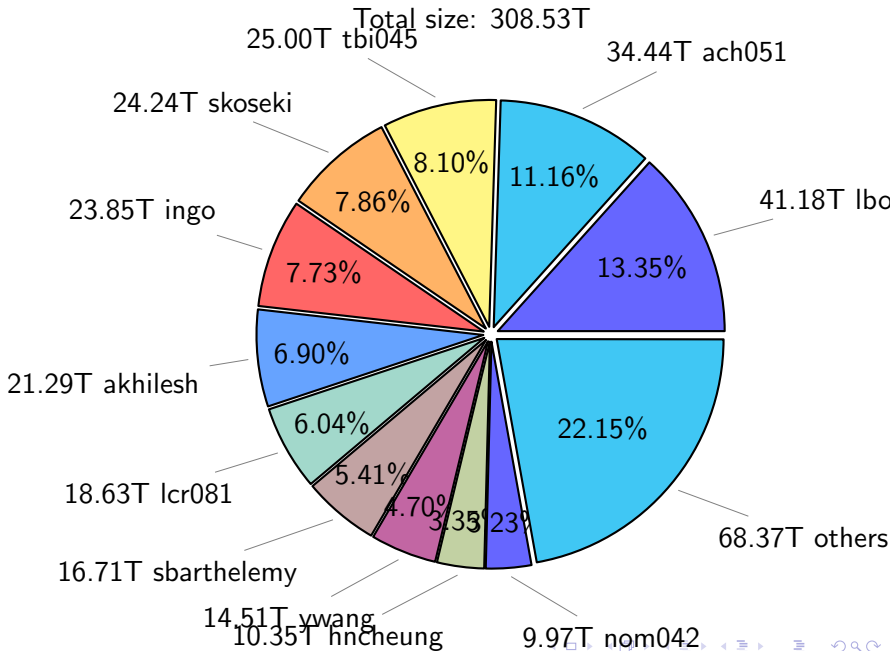

NS9039K total disk usage

Total size: 1143.96T

NS9039K file types usage

Total size: 1143.96T
600.58T hist

308.53T misc

234.85T rest

NS9039K history files usage

Total size: 600.58T

NS9039K restart files usage

Total size: 234.85T

NS9039K misc files usage

NS9039K total compressed

Total size: 1143.96T

755.68T compressed

388.28T uncompressed

NS9039K uncompressed files usage

Total size: 388.28T

NS9039K NorCPM/cases/*

No data

NS9039K shared/*

No data