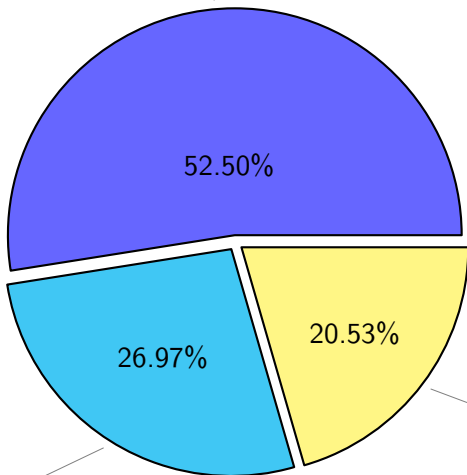

NS9039K (NIRD-LMD) disk usage

September 24, 2023

notes:

- ▶ Excluded directories: all hidden dir (start with .)
- ▶ Compressed file: file name end with "gz", "bz2", "tar", "zip" and NETCDF4 "nc"
- ▶ Restart files: path contains '/rest/'
- ▶ History files: path contains '/hist/'
- ▶ Items <3 % will be count as 'others'.
- ▶ Additional hard links are excluded.
- ▶ Weekly report: disk_ns9039k_YYYYMMDD.pdf
- ▶ Latest report: latest.pdf
- ▶ Ignored directories due to permission denied: filelist_classfy.err.txt
- ▶ Summary table: sizeTable.txt

NS9039K total disk usage

Total size: 1143.96T

NS9039K file types usage

Total size: 1143.96T
600.58T hist

308.53T misc

234.85T rest

NS9039K history files usage

Total size: 600.58T

NS9039K restart files usage

Total size: 234.85T

NS9039K misc files usage

NS9039K total compressed

Total size: 1143.96T

755.68T compressed

388.28T uncompressed

NS9039K uncompressed files usage