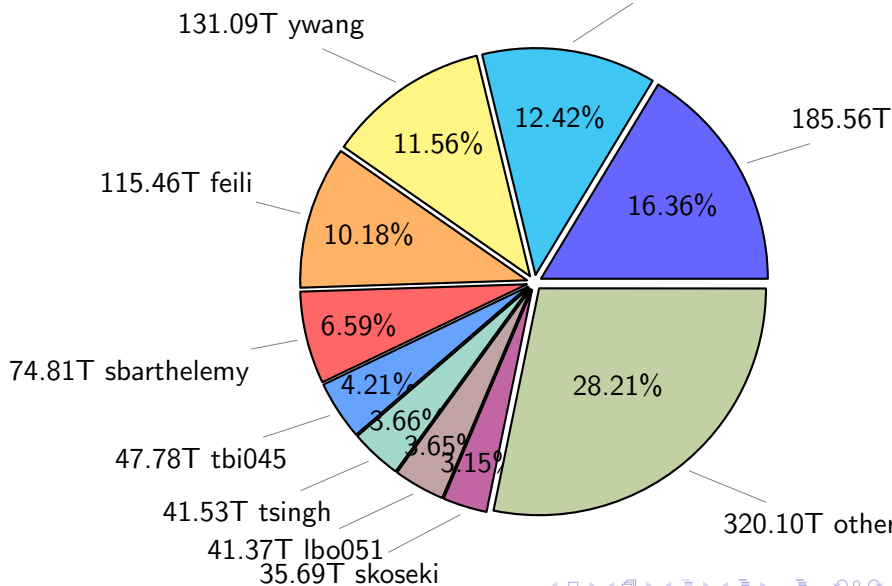

NS9039K (NIRD-LMD) disk usage

August 27, 2023

notes:

- ▶ Excluded directories: all hidden dir (start with .)
- ▶ Compressed file: file name end with "gz", "bz2", "tar", "zip" and NETCDF4 "nc"
- ▶ Restart files: path contains '/rest/'
- ▶ History files: path contains '/hist/'
- ▶ Items <3 % will be count as 'others'.
- ▶ Additional hard links are excluded.
- ▶ Weekly report: disk_ns9039k_YYYYMMDD.pdf
- ▶ Latest report: latest.pdf
- ▶ Ignored directories due to permission denied: filelist_classfy.err.txt
- ▶ Summary table: sizeTable.txt

NS9039K total disk usage

Total size: 1134.36T
140.94T ingo

NS9039K file types usage

NS9039K history files usage

Total size: 586.70T

NS9039K restart files usage

Total size: 245.30T

NS9039K misc files usage

Total size: 302.35T

NS9039K total compressed

NS9039K uncompressed files usage

Total size: 372.53T

NS9039K NorCPM/cases/*

No data

NS9039K shared/*

No data