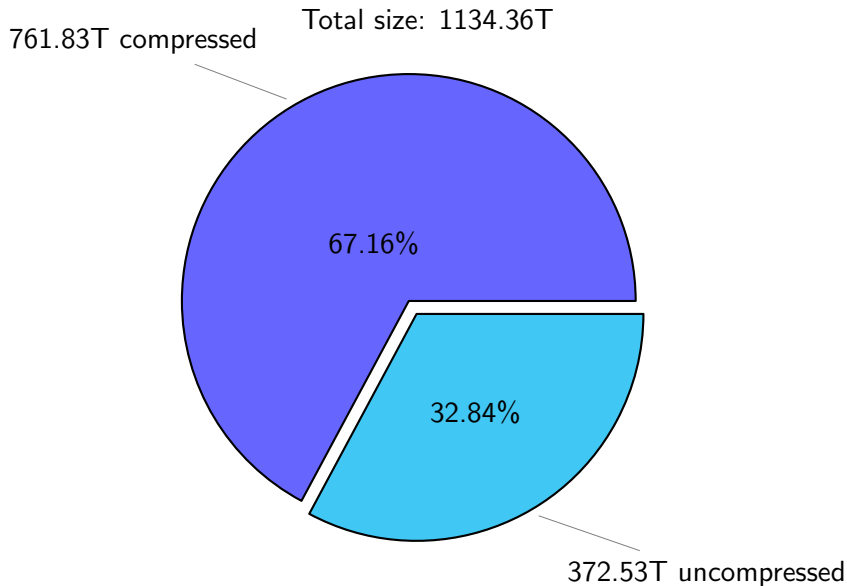

NS9039K total disk usage

Total size: 1134.36T
140.94T ingo

NS9039K file types usage

NS9039K history files usage

Total size: 586.70T

NS9039K restart files usage

Total size: 245.30T

NS9039K misc files usage

Total size: 302.35T

NS9039K total compressed

NS9039K uncompressed files usage

Total size: 372.53T

NS9039K NorCPM/cases/*

No data

NS9039K shared/*

No data