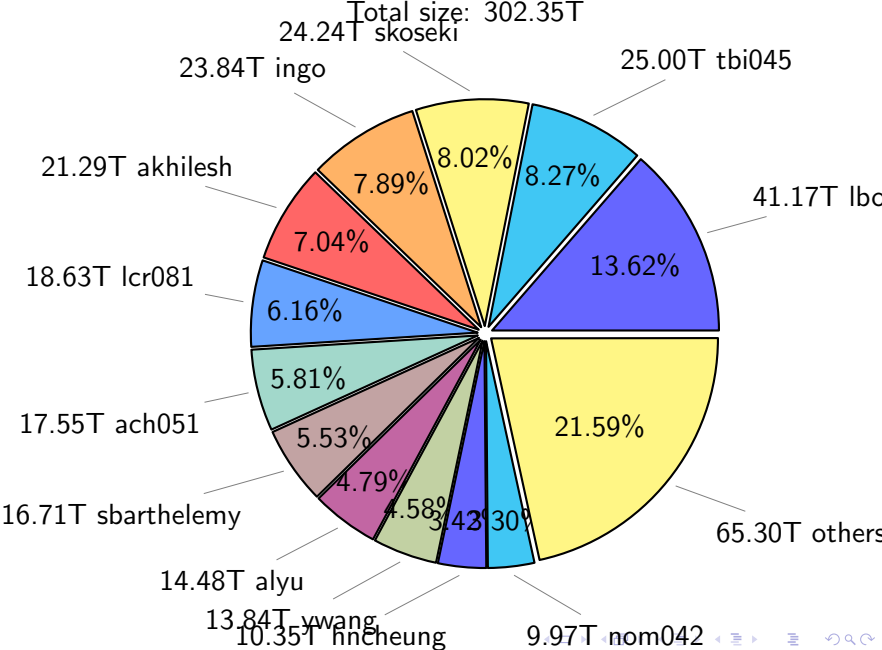

NS9039K (NIRD-LMD) disk usage

August 27, 2023

notes:

- ▶ Excluded directories: all hidden dir (start with .)
- ▶ Compressed file: file name end with "gz", "bz2", "tar", "zip" and NETCDF4 "nc"
- ▶ Restart files: path contains '/rest/'
- ▶ History files: path contains '/hist/'
- ▶ Items <3 % will be count as 'others'.
- ▶ Additional hard links are excluded.
- ▶ Weekly report: disk_ns9039k_YYYYMMDD.pdf
- ▶ Latest report: latest.pdf
- ▶ Ignored directories due to permission denied: filelist_classfy.err.txt
- ▶ Summary table: sizeTable.txt

NS9039K total disk usage

Total size: 1134.36T
140.94T ingo

NS9039K file types usage

NS9039K history files usage

Total size: 586.70T

NS9039K restart files usage

Total size: 245.30T

NS9039K misc files usage

Total size: 302.35T

NS9039K total compressed

NS9039K uncompressed files usage

Total size: 372.53T

NS9039K NorCPM/cases/*

No data

NS9039K shared/*

No data