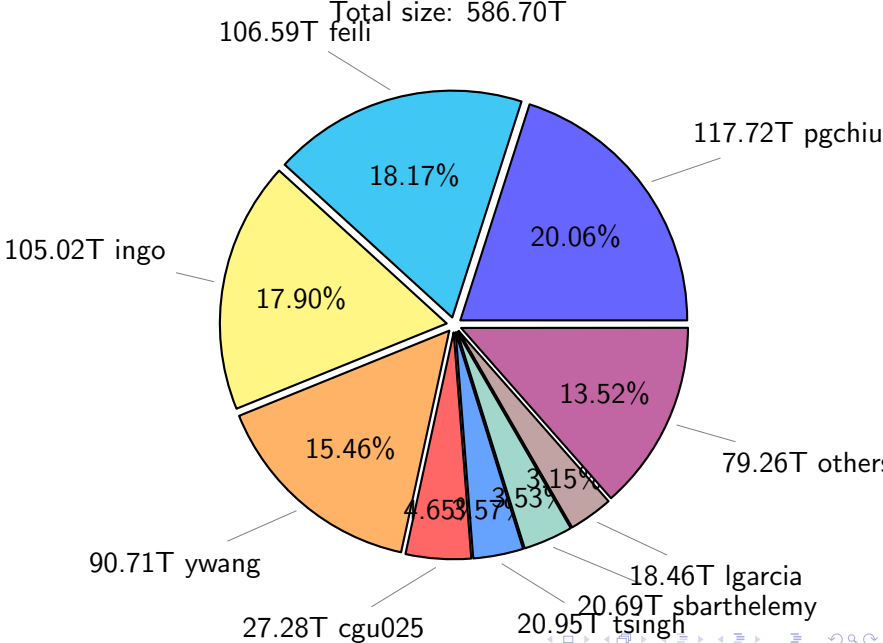

NS9039K total disk usage

Total size: 1134.36T
140.94T ingo

NS9039K file types usage

NS9039K history files usage

Total size: 586.70T

NS9039K restart files usage

Total size: 245.30T

NS9039K misc files usage

Total size: 302.35T

NS9039K total compressed

NS9039K uncompressed files usage

Total size: 372.53T

NS9039K NorCPM/cases/*

No data

NS9039K shared/*

No data