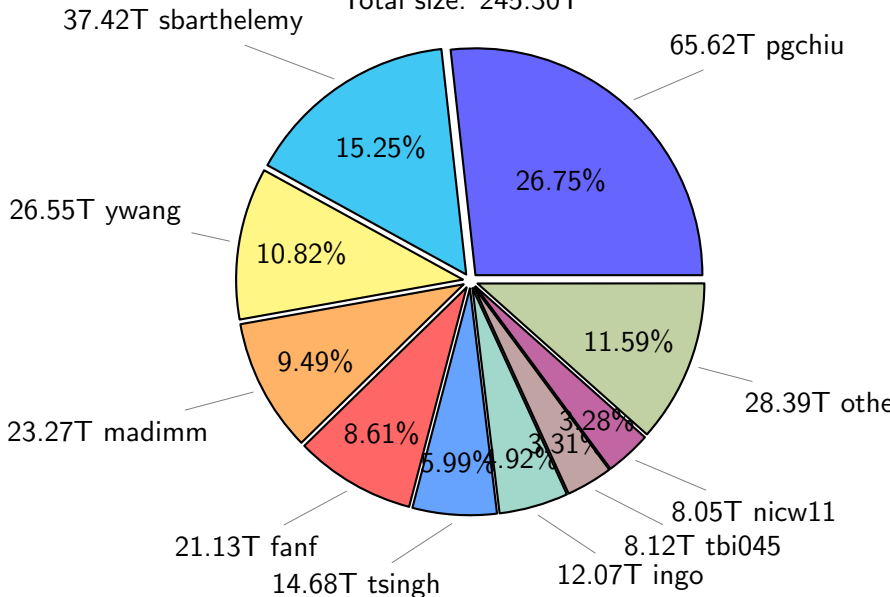

NS9039K total disk usage

Total size: 1134.36T
140.94T ingo

NS9039K file types usage

NS9039K history files usage

Total size: 586.70T

NS9039K restart files usage

Total size: 245.30T

NS9039K misc files usage

Total size: 302.35T

NS9039K total compressed

NS9039K uncompressed files usage

Total size: 372.53T

NS9039K NorCPM/cases/*

No data

NS9039K shared/*

No data