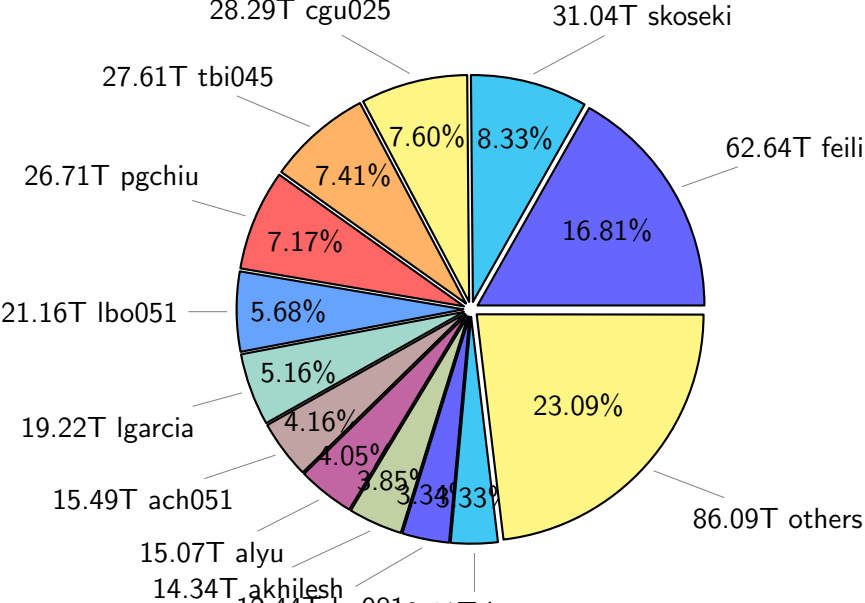

NS9039K total disk usage

Total size: 1134.36T
140.94T ingo

NS9039K file types usage

NS9039K history files usage

Total size: 586.70T

NS9039K restart files usage

Total size: 245.30T

NS9039K misc files usage

Total size: 302.35T

NS9039K total compressed

NS9039K uncompressed files usage

Total size: 372.53T

NS9039K NorCPM/cases/*

No data

NS9039K shared/*

No data