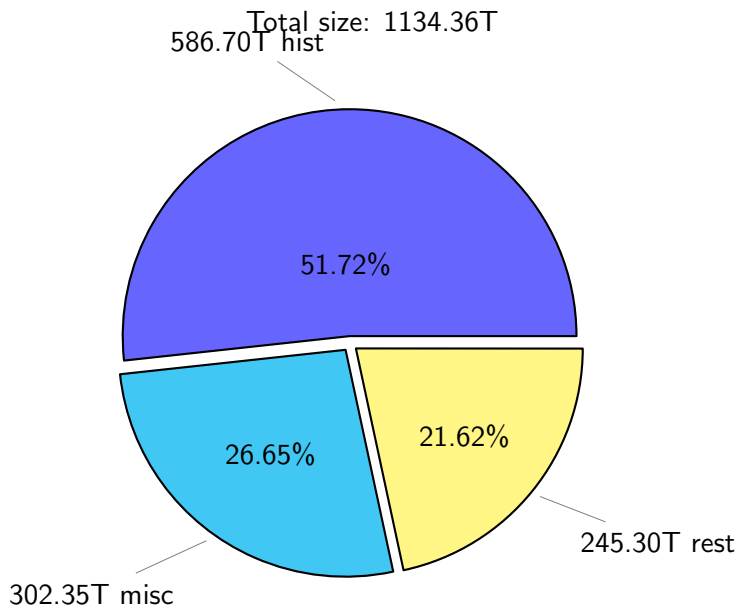

NS9039K (NIRD-LMD) disk usage

August 27, 2023

notes:

- ▶ Excluded directories: all hidden dir (start with .)
- ▶ Compressed file: file name end with "gz", "bz2", "tar", "zip" and NETCDF4 "nc"
- ▶ Restart files: path contains '/rest/'
- ▶ History files: path contains '/hist/'
- ▶ Items <3 % will be count as 'others'.
- ▶ Additional hard links are excluded.
- ▶ Weekly report: disk_ns9039k_YYYYMMDD.pdf
- ▶ Latest report: latest.pdf
- ▶ Ignored directories due to permission denied: filelist_classfy.err.txt
- ▶ Summary table: sizeTable.txt

NS9039K total disk usage

Total size: 1134.36T
140.94T ingo

NS9039K file types usage

NS9039K history files usage

Total size: 586.70T

NS9039K restart files usage

Total size: 245.30T

NS9039K misc files usage

Total size: 302.35T

NS9039K total compressed

NS9039K uncompressed files usage

Total size: 372.53T

NS9039K NorCPM/cases/*

No data

NS9039K shared/*

No data