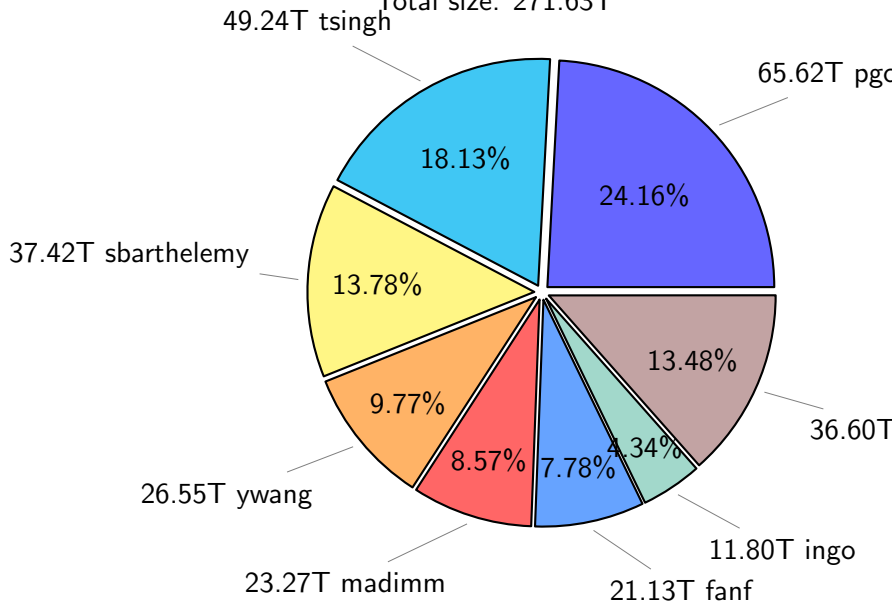

NS9039K total disk usage

Total size: 1117.00T
134.13T ingo

NS9039K file types usage

NS9039K history files usage

Total size: 570.25T

NS9039K restart files usage

Total size: 271.63T

NS9039K total compressed

NS9039K uncompressed files usage

Total size: 350.90T

NS9039K NorCPM/cases/*

No data

NS9039K shared/*

No data