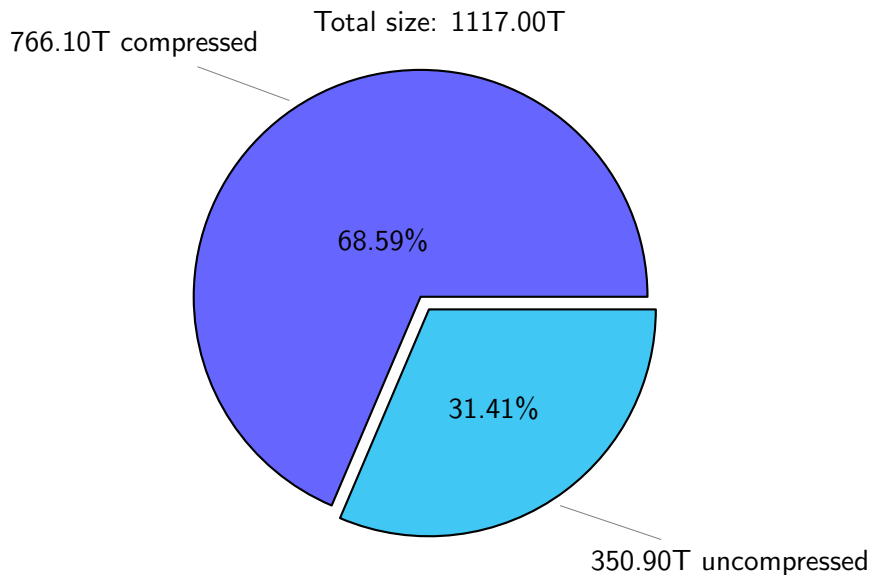

NS9039K total disk usage

Total size: 1117.00T
134.13T ingo

NS9039K file types usage

NS9039K history files usage

Total size: 570.25T

NS9039K restart files usage

Total size: 271.63T

NS9039K total compressed

NS9039K uncompressed files usage

Total size: 350.90T

NS9039K NorCPM/cases/*

No data

NS9039K shared/*

No data