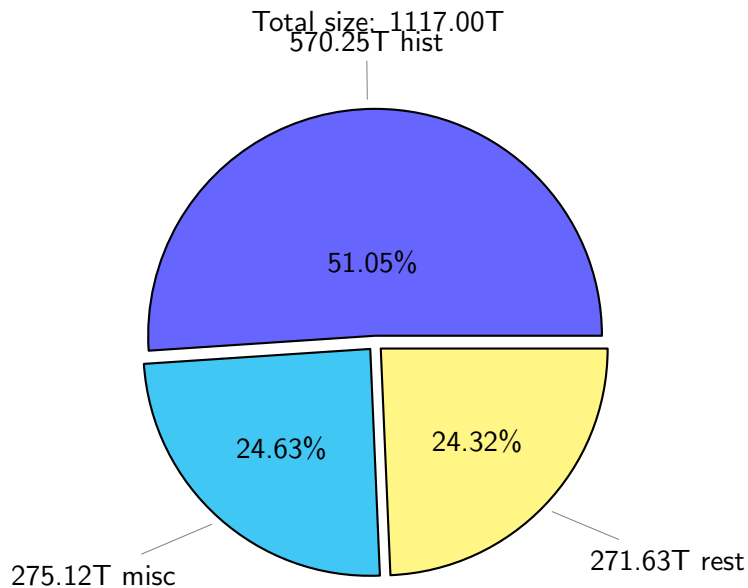

NS9039K (NIRD-LMD) disk usage

August 24, 2023

notes:

- ▶ Excluded directories: all hidden dir (start with .)
- ▶ Compressed file: file name end with "gz", "bz2", "tar", "zip" and NETCDF4 "nc"
- ▶ Restart files: path contains '/rest/'
- ▶ History files: path contains '/hist/'
- ▶ Items <3 % will be count as 'others'.
- ▶ Additional hard links are excluded.
- ▶ Weekly report: disk_ns9039k_YYYYMMDD.pdf
- ▶ Latest report: latest.pdf
- ▶ Ignored directories due to permission denied: filelist_classfy.err.txt
- ▶ Summary table: sizeTable.txt

NS9039K total disk usage

Total size: 1117.00T
134.13T ingo

NS9039K file types usage

NS9039K history files usage

Total size: 570.25T

NS9039K restart files usage

Total size: 271.63T

NS9039K total compressed

NS9039K uncompressed files usage

Total size: 350.90T

NS9039K NorCPM/cases/*

No data

NS9039K shared/*

No data