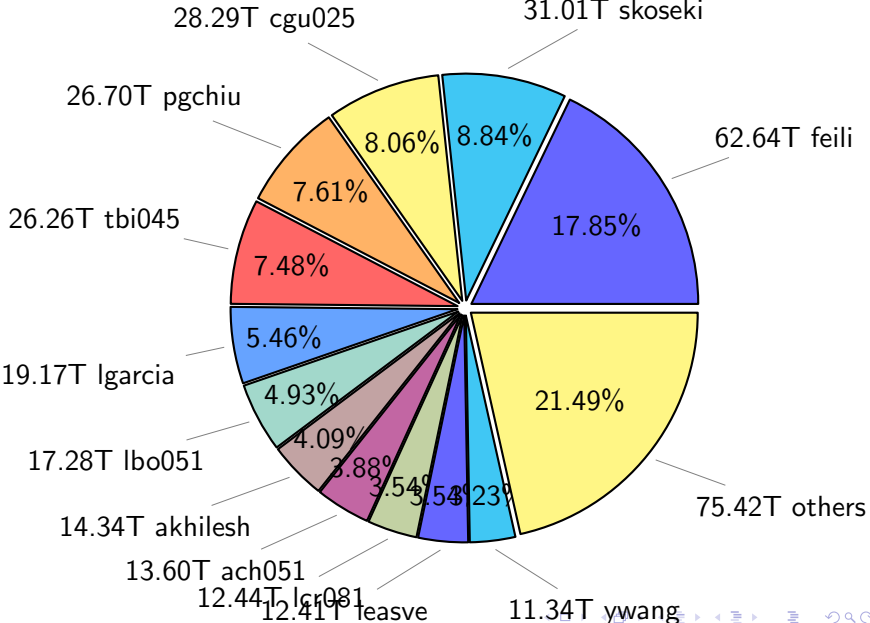

NS9039K (NIRD-LMD) disk usage

August 24, 2023

notes:

- ▶ Excluded directories: all hidden dir (start with .)
- ▶ Compressed file: file name end with "gz", "bz2", "tar", "zip" and NETCDF4 "nc"
- ▶ Restart files: path contains '/rest/'
- ▶ History files: path contains '/hist/'
- ▶ Items <3 % will be count as 'others'.
- ▶ Additional hard links are excluded.
- ▶ Weekly report: disk_ns9039k_YYYYMMDD.pdf
- ▶ Latest report: latest.pdf
- ▶ Ignored directories due to permission denied: filelist_classfy.err.txt
- ▶ Summary table: sizeTable.txt

NS9039K total disk usage

Total size: 1117.00T
134.13T ingo

NS9039K file types usage

NS9039K history files usage

Total size: 570.25T

NS9039K restart files usage

Total size: 271.63T

NS9039K total compressed

NS9039K uncompressed files usage

Total size: 350.90T

NS9039K NorCPM/cases/*

No data

NS9039K shared/*

No data