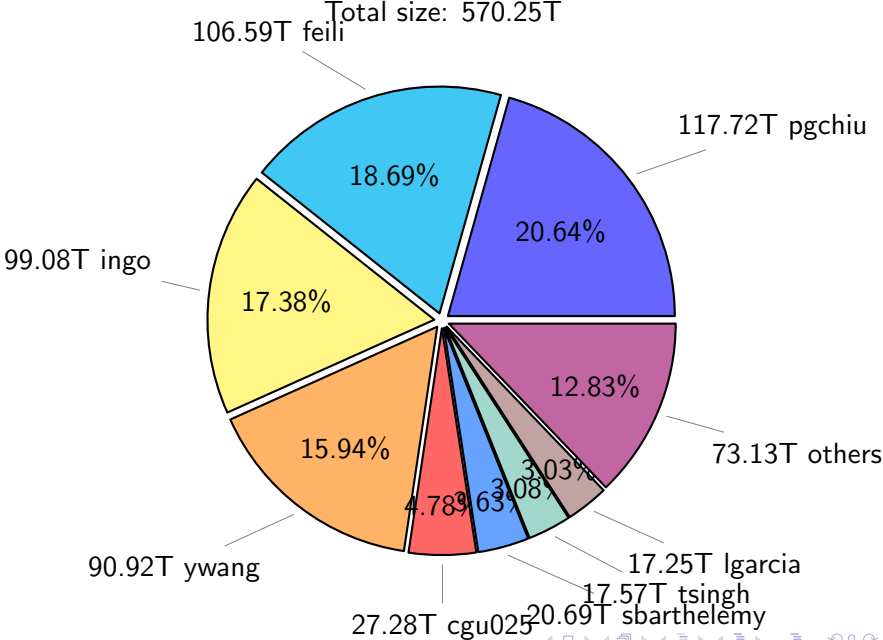

NS9039K total disk usage

Total size: 1117.00T
134.13T ingo

NS9039K file types usage

NS9039K history files usage

Total size: 570.25T

NS9039K restart files usage

Total size: 271.63T

NS9039K total compressed

NS9039K uncompressed files usage

Total size: 350.90T

NS9039K NorCPM/cases/*

No data

NS9039K shared/*

No data