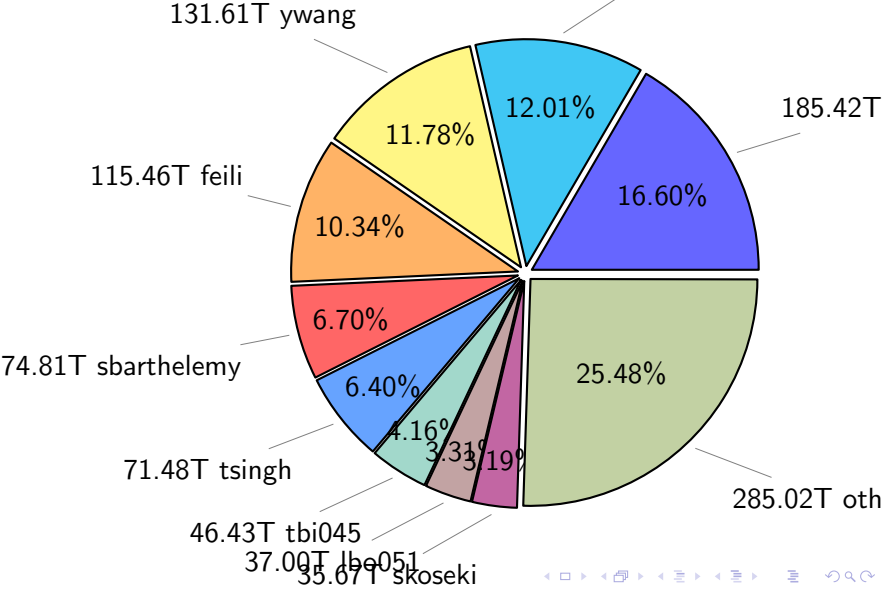

NS9039K (NIRD-LMD) disk usage

August 24, 2023

notes:

- ▶ Excluded directories: all hidden dir (start with .)
- ▶ Compressed file: file name end with "gz", "bz2", "tar", "zip" and NETCDF4 "nc"
- ▶ Restart files: path contains '/rest/'
- ▶ History files: path contains '/hist/'
- ▶ Items <3 % will be count as 'others'.
- ▶ Additional hard links are excluded.
- ▶ Weekly report: disk_ns9039k_YYYYMMDD.pdf
- ▶ Latest report: latest.pdf
- ▶ Ignored directories due to permission denied: filelist_classfy.err.txt
- ▶ Summary table: sizeTable.txt

NS9039K total disk usage

Total size: 1117.00T
134.13T ingo

NS9039K file types usage

NS9039K history files usage

Total size: 570.25T

NS9039K restart files usage

Total size: 271.63T

NS9039K total compressed

NS9039K uncompressed files usage

Total size: 350.90T

NS9039K NorCPM/cases/*

No data

NS9039K shared/*

No data