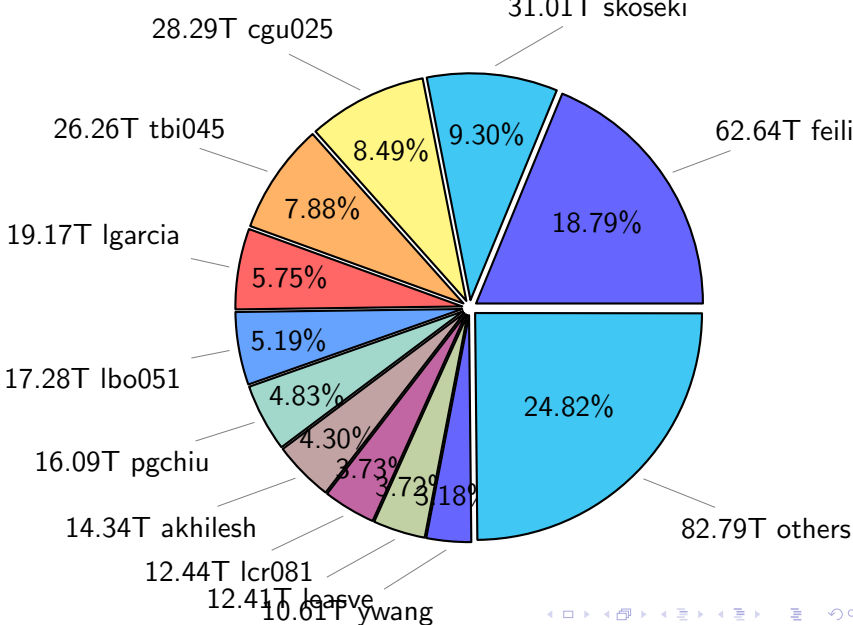

NS9039K (NIRD-LMD) disk usage

June 5, 2023

notes:

- ▶ Excluded directories: all hidden dir (start with .)
- ▶ Compressed file: file name end with "gz", "bz2", "tar", "zip" and NETCDF4 "nc"
- ▶ Restart files: path contains '/rest/'
- ▶ History files: path contains '/hist/'
- ▶ Items <3 % will be count as 'others'.
- ▶ Additional hard links are excluded.
- ▶ Weekly report: disk_ns9039k_YYYYMMDD.pdf
- ▶ Latest report: latest.pdf
- ▶ Ignored directories due to permission denied: filelist_classfy.err.txt
- ▶ Summary table: sizeTable.txt

NS9039K total disk usage

Total size: 1099.76T

NS9039K file types usage

NS9039K history files usage

Total size: 569.35T

NS9039K restart files usage

Total size: 261.91T
49.24T tsingh

NS9039K misc files usage

NS9039K total compressed

NS9039K uncompressed files usage

Total size: 333.33T

NS9039K NorCPM/cases/*

No data

NS9039K shared/*

No data