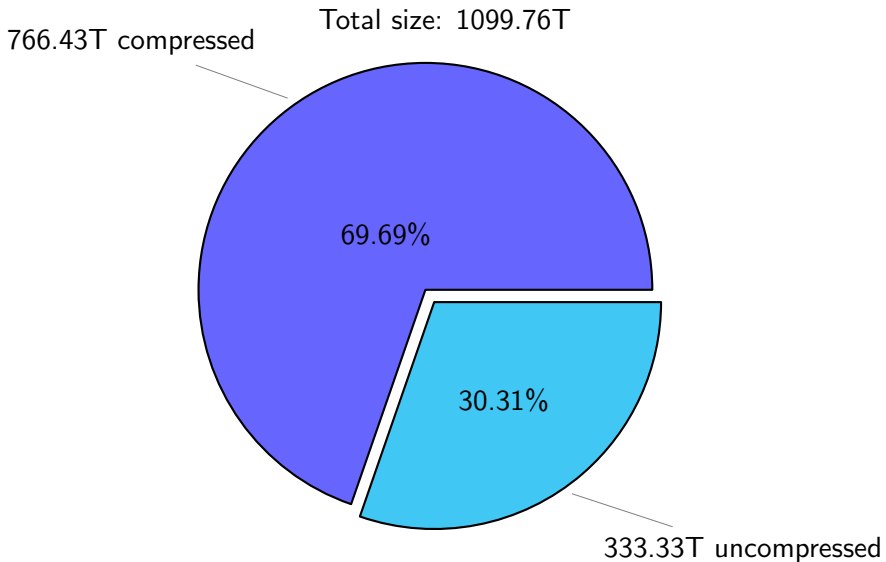

NS9039K total disk usage

Total size: 1099.76T

NS9039K file types usage

NS9039K history files usage

Total size: 569.35T

NS9039K restart files usage

Total size: 261.91T
49.24T tsingh

NS9039K misc files usage

NS9039K total compressed

NS9039K uncompressed files usage

Total size: 333.33T

NS9039K NorCPM/cases/*

No data

NS9039K shared/*

No data