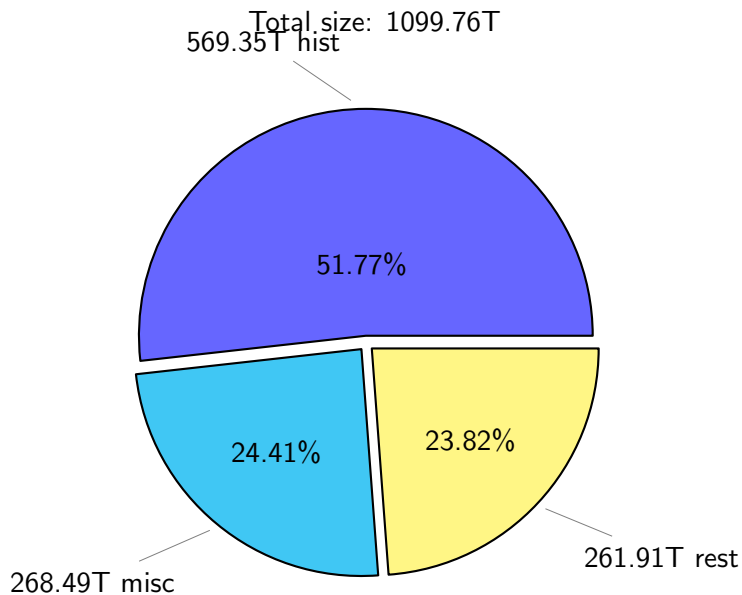

NS9039K (NIRD-LMD) disk usage

June 5, 2023

notes:

- ▶ Excluded directories: all hidden dir (start with .)
- ▶ Compressed file: file name end with "gz", "bz2", "tar", "zip" and NETCDF4 "nc"
- ▶ Restart files: path contains '/rest/'
- ▶ History files: path contains '/hist/'
- ▶ Items <3 % will be count as 'others'.
- ▶ Additional hard links are excluded.
- ▶ Weekly report: disk_ns9039k_YYYYMMDD.pdf
- ▶ Latest report: latest.pdf
- ▶ Ignored directories due to permission denied: filelist_classfy.err.txt
- ▶ Summary table: sizeTable.txt

NS9039K total disk usage

Total size: 1099.76T

NS9039K file types usage

NS9039K history files usage

Total size: 569.35T

NS9039K restart files usage

Total size: 261.91T
49.24T tsingh

NS9039K misc files usage

NS9039K total compressed

NS9039K uncompressed files usage

Total size: 333.33T

NS9039K NorCPM/cases/*

No data

NS9039K shared/*

No data