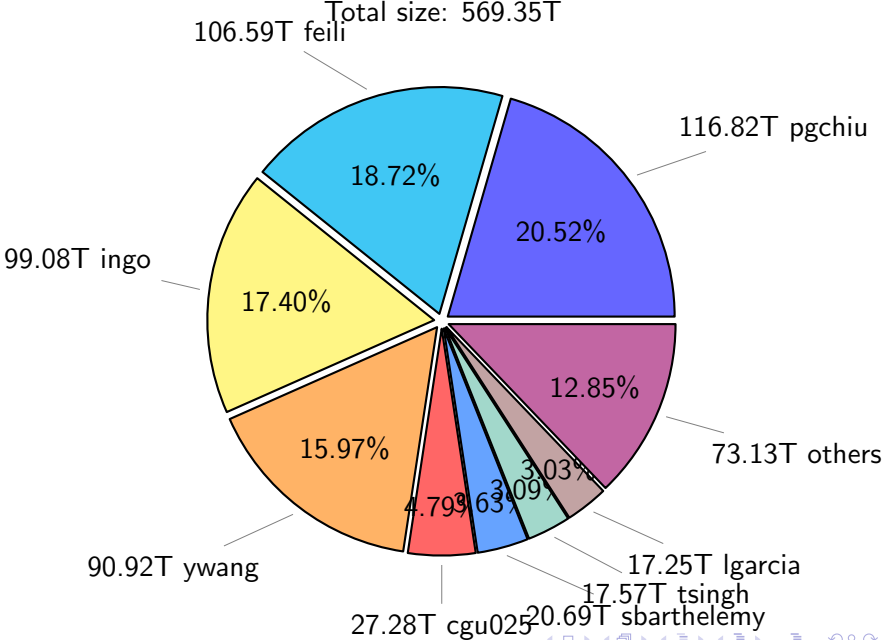

NS9039K total disk usage

Total size: 1099.76T

NS9039K file types usage

NS9039K history files usage

Total size: 569.35T

NS9039K restart files usage

Total size: 261.91T
49.24T tsingh

NS9039K misc files usage

NS9039K total compressed

NS9039K uncompressed files usage

Total size: 333.33T

NS9039K NorCPM/cases/*

No data

NS9039K shared/*

No data