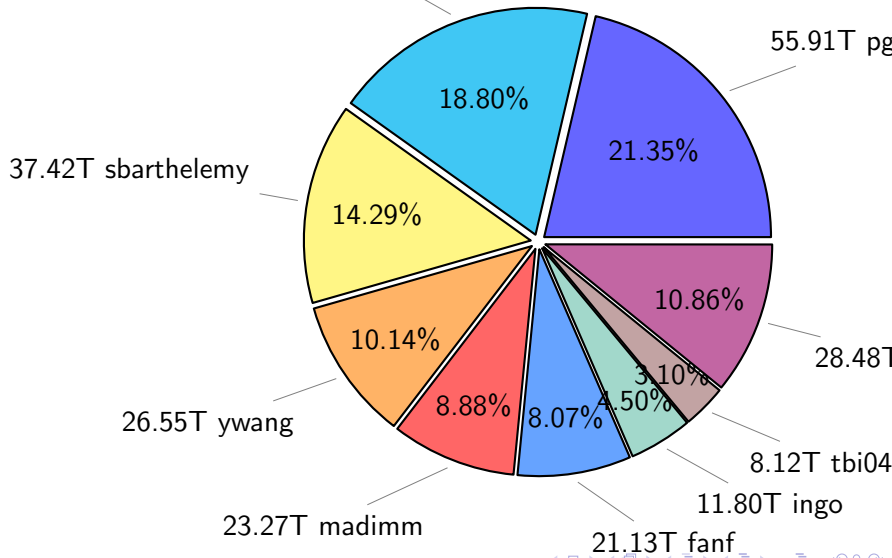

NS9039K total disk usage

Total size: 1099.76T

NS9039K file types usage

NS9039K history files usage

Total size: 569.35T

NS9039K restart files usage

Total size: 261.91T
49.24T tsingh

NS9039K misc files usage

NS9039K total compressed

NS9039K uncompressed files usage

Total size: 333.33T

NS9039K NorCPM/cases/*

No data

NS9039K shared/*

No data