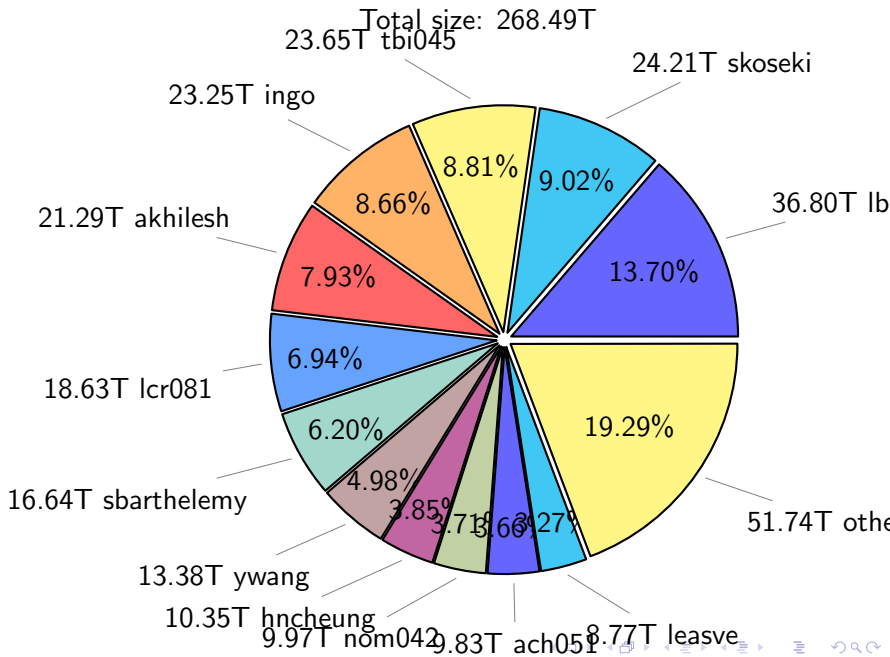

NS9039K (NIRD-LMD) disk usage

June 5, 2023

notes:

- ▶ Excluded directories: all hidden dir (start with .)
- ▶ Compressed file: file name end with "gz", "bz2", "tar", "zip" and NETCDF4 "nc"
- ▶ Restart files: path contains '/rest/'
- ▶ History files: path contains '/hist/'
- ▶ Items <3 % will be count as 'others'.
- ▶ Additional hard links are excluded.
- ▶ Weekly report: disk_ns9039k_YYYYMMDD.pdf
- ▶ Latest report: latest.pdf
- ▶ Ignored directories due to permission denied: filelist_classfy.err.txt
- ▶ Summary table: sizeTable.txt

NS9039K total disk usage

Total size: 1099.76T

NS9039K file types usage

NS9039K history files usage

Total size: 569.35T

NS9039K restart files usage

Total size: 261.91T
49.24T tsingh

NS9039K misc files usage

NS9039K total compressed

NS9039K uncompressed files usage

Total size: 333.33T

NS9039K NorCPM/cases/*

No data

NS9039K shared/*

No data