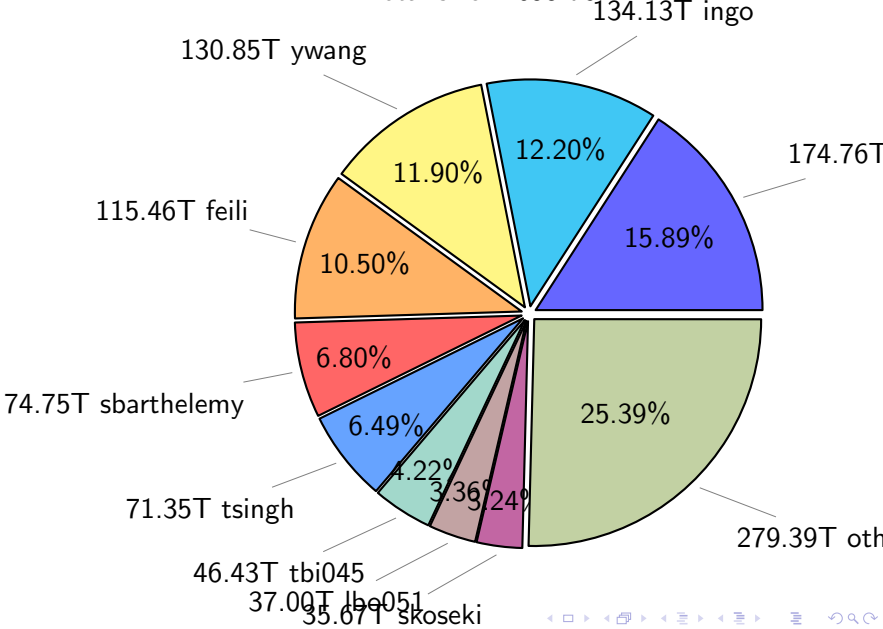

NS9039K (NIRD-LMD) disk usage

June 5, 2023

notes:

- ▶ Excluded directories: all hidden dir (start with .)
- ▶ Compressed file: file name end with "gz", "bz2", "tar", "zip" and NETCDF4 "nc"
- ▶ Restart files: path contains '/rest/'
- ▶ History files: path contains '/hist/'
- ▶ Items <3 % will be count as 'others'.
- ▶ Additional hard links are excluded.
- ▶ Weekly report: disk_ns9039k_YYYYMMDD.pdf
- ▶ Latest report: latest.pdf
- ▶ Ignored directories due to permission denied: filelist_classfy.err.txt
- ▶ Summary table: sizeTable.txt

NS9039K total disk usage

Total size: 1099.76T

NS9039K file types usage

NS9039K history files usage

Total size: 569.35T

NS9039K restart files usage

Total size: 261.91T
49.24T tsingh

NS9039K misc files usage

NS9039K total compressed

NS9039K uncompressed files usage

Total size: 333.33T

NS9039K NorCPM/cases/*

No data

NS9039K shared/*

No data