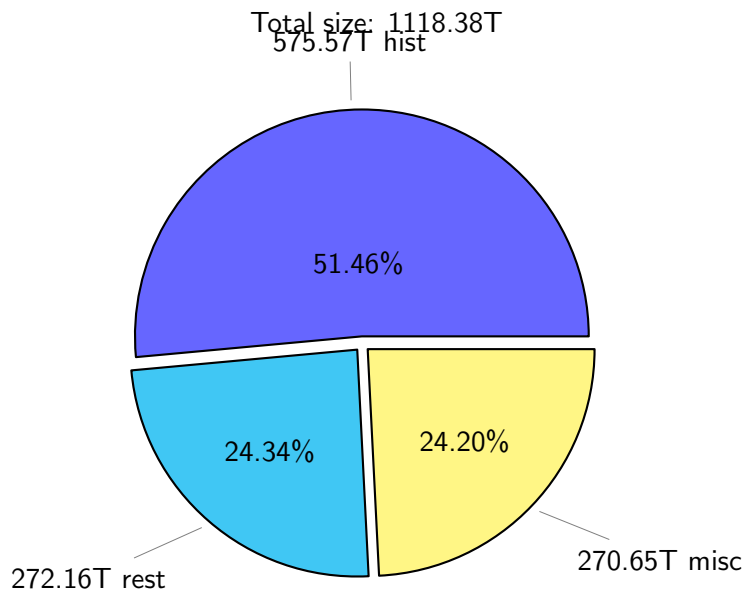

NS9039K (NIRD-LMD) disk usage

May 30, 2023

notes:

- ▶ Excluded directories: all hidden dir (start with .)
- ▶ Compressed file: file name end with "gz", "bz2", "tar", "zip" and NETCDF4 "nc"
- ▶ Restart files: path contains '/rest/'
- ▶ History files: path contains '/hist/'
- ▶ Items <3 % will be count as 'others'.
- ▶ Additional hard links are excluded.
- ▶ Weekly report: disk_ns9039k_YYYYMMDD.pdf
- ▶ Latest report: latest.pdf
- ▶ Ignored directories due to permission denied: filelist_classfy.err.txt
- ▶ Summary table: sizeTable.txt

NS9039K total disk usage

Total size: 1118.38T

NS9039K file types usage

NS9039K history files usage

Total size: 575.57T
106.59T feili

NS9039K restart files usage

Total size: 272.16T
49.24T tsingh

NS9039K misc files usage

Total size: 270.65T

NS9039K total compressed

NS9039K uncompressed files usage

Total size: 335.89T

NS9039K NorCPM/cases/*

No data

NS9039K shared/*

No data