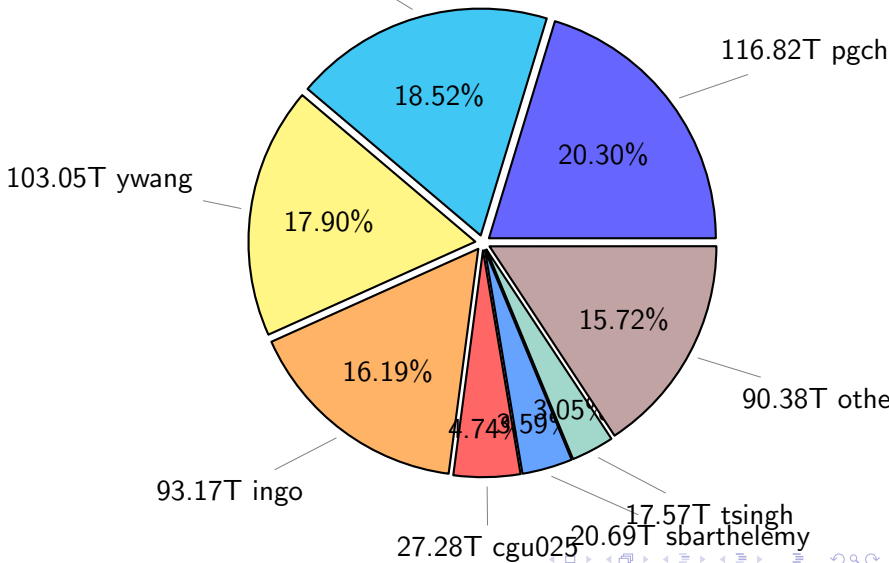

NS9039K total disk usage

Total size: 1118.38T

NS9039K file types usage

NS9039K history files usage

Total size: 575.57T
106.59T feili

NS9039K restart files usage

Total size: 272.16T
49.24T tsingh

NS9039K misc files usage

Total size: 270.65T

NS9039K total compressed

NS9039K uncompressed files usage

Total size: 335.89T

NS9039K NorCPM/cases/*

No data

NS9039K shared/*

No data