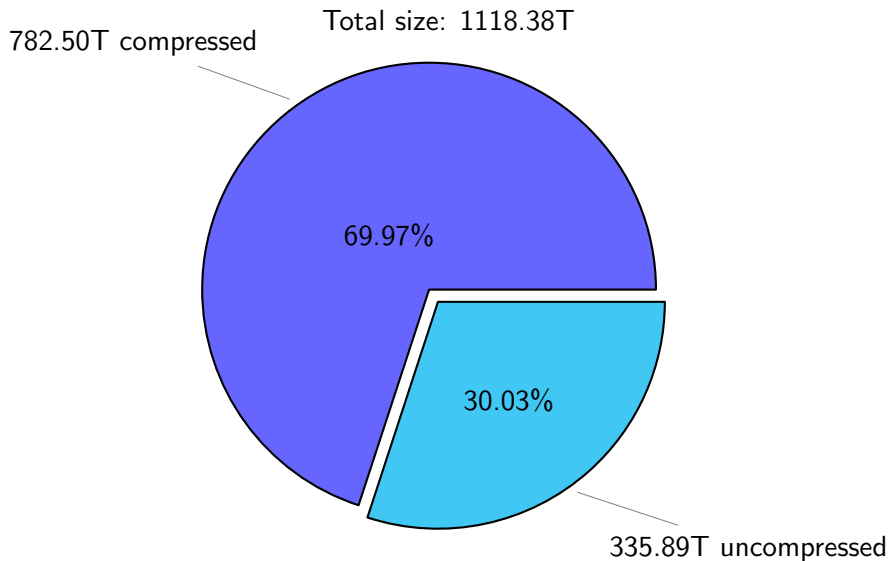

NS9039K total disk usage

Total size: 1118.38T

NS9039K file types usage

NS9039K history files usage

Total size: 575.57T
106.59T feili

NS9039K restart files usage

Total size: 272.16T
49.24T tsingh

NS9039K misc files usage

Total size: 270.65T

NS9039K total compressed

NS9039K uncompressed files usage

Total size: 335.89T

NS9039K NorCPM/cases/*

No data

NS9039K shared/*

No data