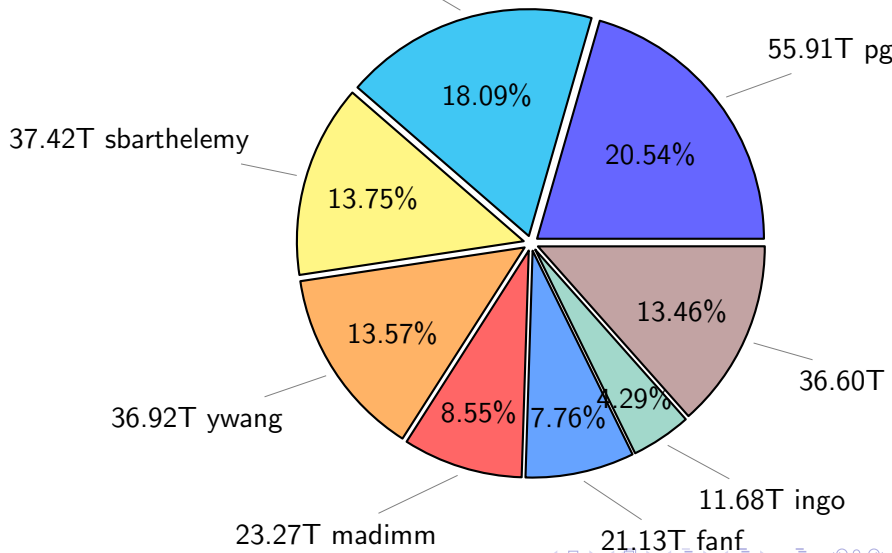

NS9039K total disk usage

Total size: 1118.38T

NS9039K file types usage

NS9039K history files usage

Total size: 575.57T
106.59T feili

NS9039K restart files usage

Total size: 272.16T
49.24T tsingh

NS9039K misc files usage

Total size: 270.65T

NS9039K total compressed

NS9039K uncompressed files usage

Total size: 335.89T

NS9039K NorCPM/cases/*

No data

NS9039K shared/*

No data