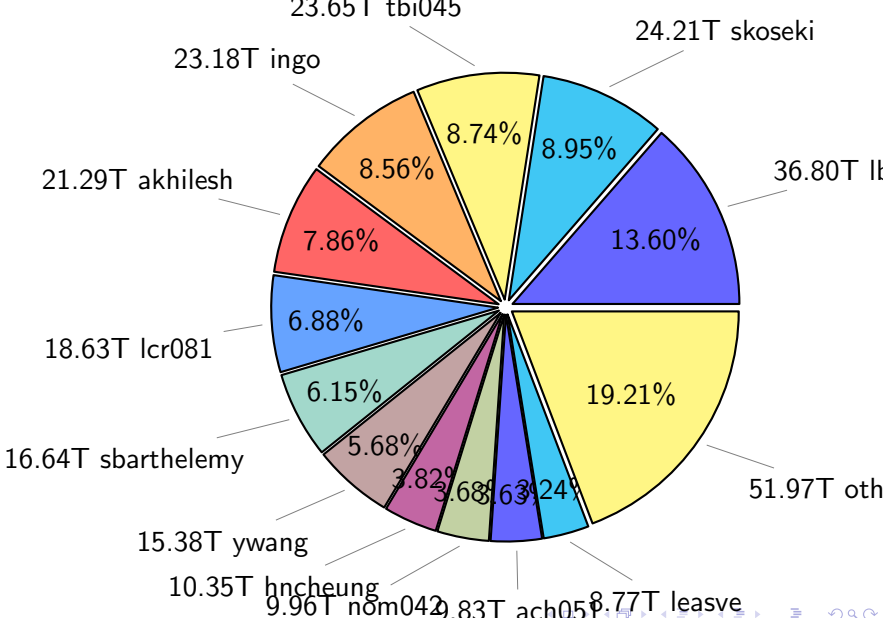

NS9039K (NIRD-LMD) disk usage

May 30, 2023

notes:

- ▶ Excluded directories: all hidden dir (start with .)
- ▶ Compressed file: file name end with "gz", "bz2", "tar", "zip" and NETCDF4 "nc"
- ▶ Restart files: path contains '/rest/'
- ▶ History files: path contains '/hist/'
- ▶ Items <3 % will be count as 'others'.
- ▶ Additional hard links are excluded.
- ▶ Weekly report: disk_ns9039k_YYYYMMDD.pdf
- ▶ Latest report: latest.pdf
- ▶ Ignored directories due to permission denied: filelist_classfy.err.txt
- ▶ Summary table: sizeTable.txt

NS9039K total disk usage

Total size: 1118.38T

NS9039K file types usage

NS9039K history files usage

Total size: 575.57T
106.59T feili

NS9039K restart files usage

Total size: 272.16T
49.24T tsingh

NS9039K misc files usage

Total size: 270.65T

NS9039K total compressed

NS9039K uncompressed files usage

Total size: 335.89T

NS9039K NorCPM/cases/*

No data

NS9039K shared/*

No data