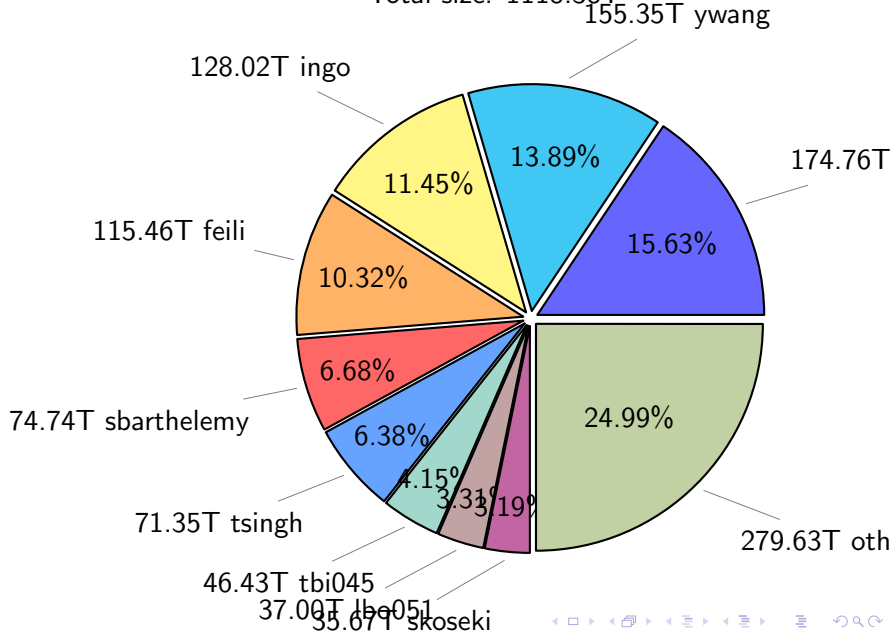

NS9039K (NIRD-LMD) disk usage

May 30, 2023

notes:

- ▶ Excluded directories: all hidden dir (start with .)
- ▶ Compressed file: file name end with "gz", "bz2", "tar", "zip" and NETCDF4 "nc"
- ▶ Restart files: path contains '/rest/'
- ▶ History files: path contains '/hist/'
- ▶ Items <3 % will be count as 'others'.
- ▶ Additional hard links are excluded.
- ▶ Weekly report: disk_ns9039k_YYYYMMDD.pdf
- ▶ Latest report: latest.pdf
- ▶ Ignored directories due to permission denied: filelist_classfy.err.txt
- ▶ Summary table: sizeTable.txt

NS9039K total disk usage

Total size: 1118.38T

NS9039K file types usage

NS9039K history files usage

Total size: 575.57T
106.59T feili

NS9039K restart files usage

Total size: 272.16T
49.24T tsingh

NS9039K misc files usage

Total size: 270.65T

NS9039K total compressed

NS9039K uncompressed files usage

Total size: 335.89T

NS9039K NorCPM/cases/*

No data

NS9039K shared/*

No data