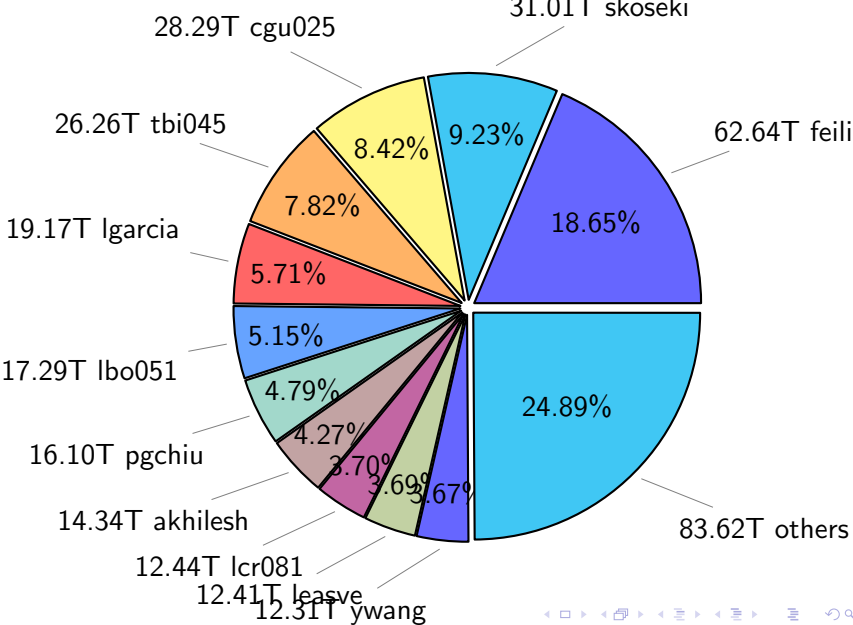

NS9039K total disk usage

Total size: 1118.38T

NS9039K file types usage

NS9039K history files usage

Total size: 575.57T
106.59T feili

NS9039K restart files usage

Total size: 272.16T
49.24T tsingh

NS9039K misc files usage

Total size: 270.65T

NS9039K total compressed

NS9039K uncompressed files usage

Total size: 335.89T

NS9039K NorCPM/cases/*

No data

NS9039K shared/*

No data