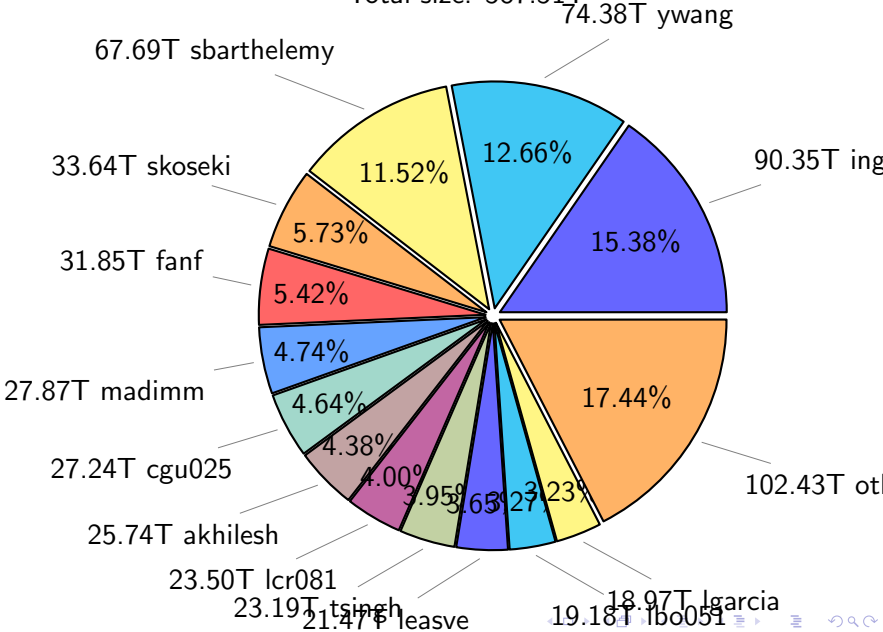

# NS9039K disk usage

March 26, 2023

notes:

- ▶ Excluded directories: ".snapshot", ".afm", ".ptrash".
- ▶ Compressed file: file name end with "gz", "bz2", "tar", "zip" and NETCDF4 "nc"
- ▶ Restart files: path contains '/rest/'
- ▶ History files: path contains '/hist/'
- ▶ Items <3 % will be count as 'others'.
- ▶ Additional hard links are excluded.
- ▶ Monthly report: disk\_ns9039k\_YYYYMMDD.pdf
- ▶ Latest report: latest.pdf
- ▶ Ignored directories due to permission denied: filelist\_classfy.err.txt
- ▶ Summary table: sizeTable.txt

# NS9039K total disk usage

Total size: 587.51T

# NS9039K history files usage

Total size: 253.09T