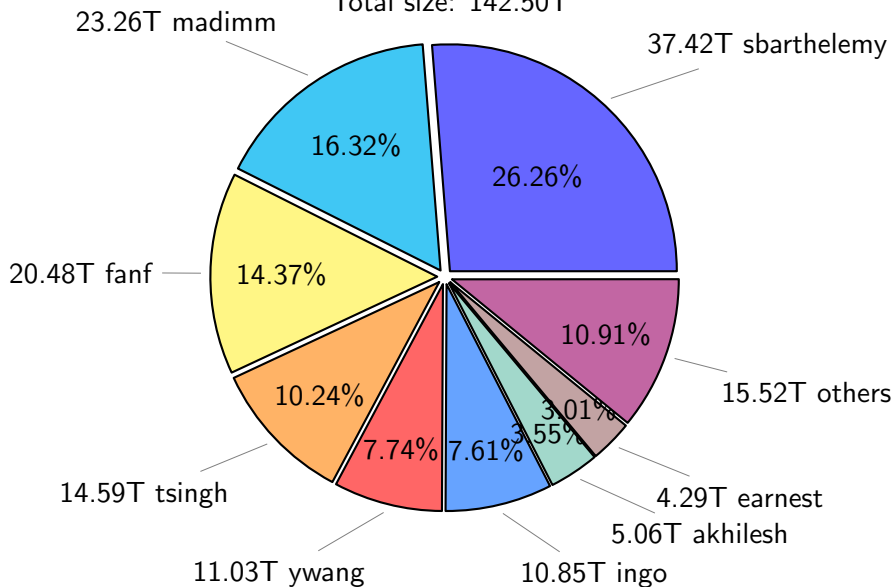

NS9039K restart files usage

Total size: 142.50T