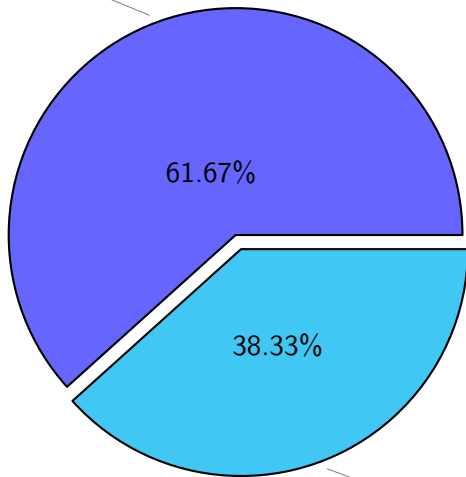

# NS9039K misc files usage

Total size: 191.92T

# NS9039K total compressed

362.29T compressed

Total size: 587.51T

225.22T uncompressed