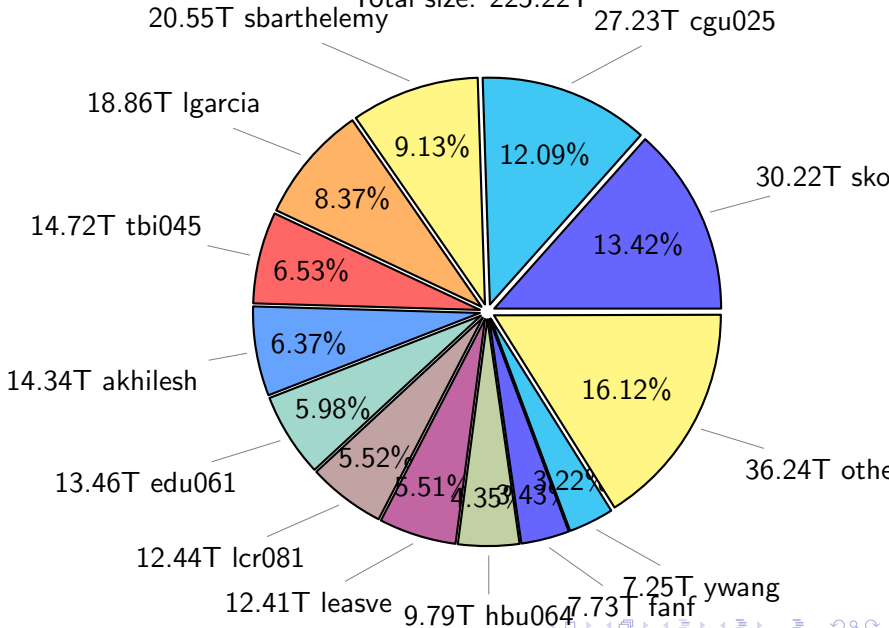

# NS9039K history files usage

Total size: 253.09T

# NS9039K misc files usage

Total size: 191.92T

# NS9039K total compressed

362.29T compressed

Total size: 587.51T

225.22T uncompressed

# NS9039K uncompressed files usage

Total size: 225.22T

NS9039K NorCPM/cases/\*

No data

NS9039K shared/\*

No data