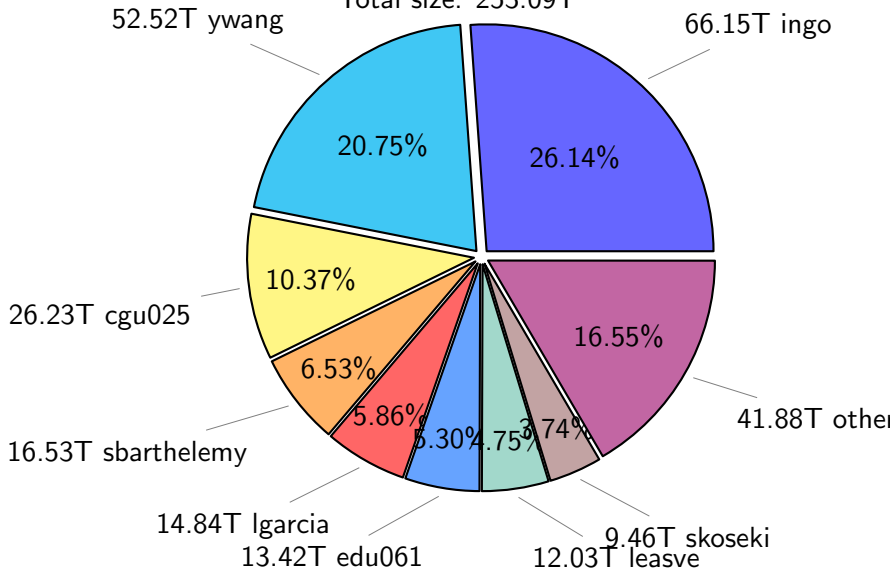

# NS9039K total disk usage

Total size: 587.51T

# NS9039K history files usage

Total size: 253.09T

# NS9039K misc files usage

Total size: 191.92T