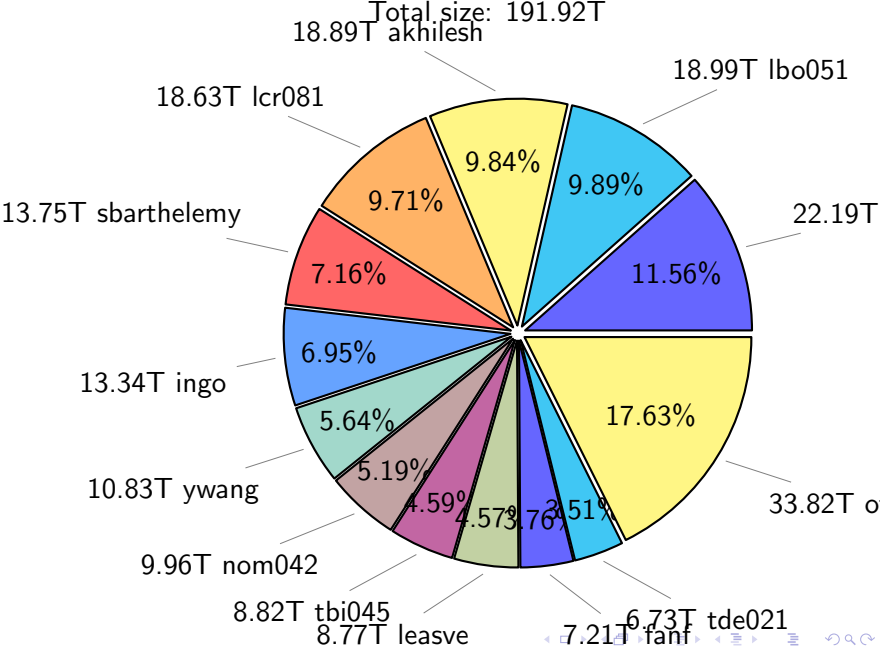

# NS9039K total disk usage

Total size: 587.51T

# NS9039K history files usage

Total size: 253.09T

# NS9039K restart files usage

Total size: 142.50T

# NS9039K misc files usage

Total size: 191.92T