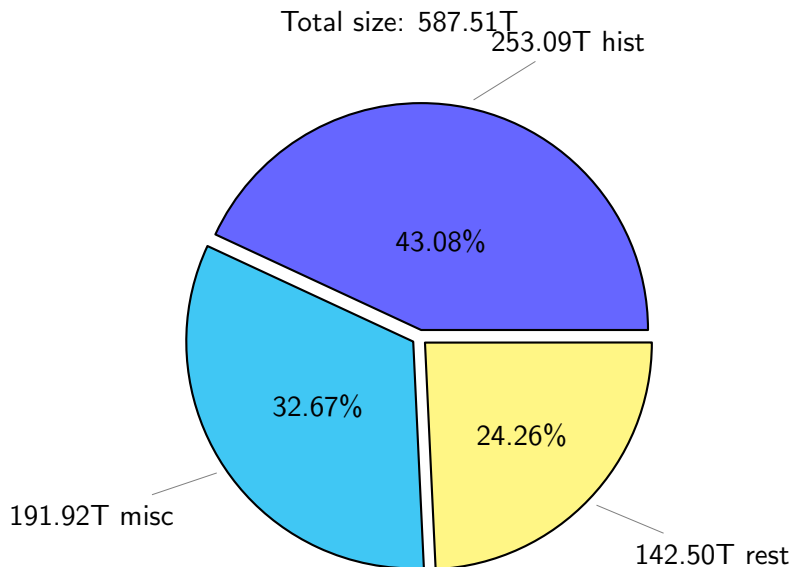

# NS9039K total disk usage

Total size: 587.51T

# NS9039K history files usage

Total size: 253.09T

# NS9039K misc files usage

Total size: 191.92T

# NS9039K uncompressed files usage

Total size: 225.22T

NS9039K NorCPM/cases/\*

No data

NS9039K shared/\*

No data