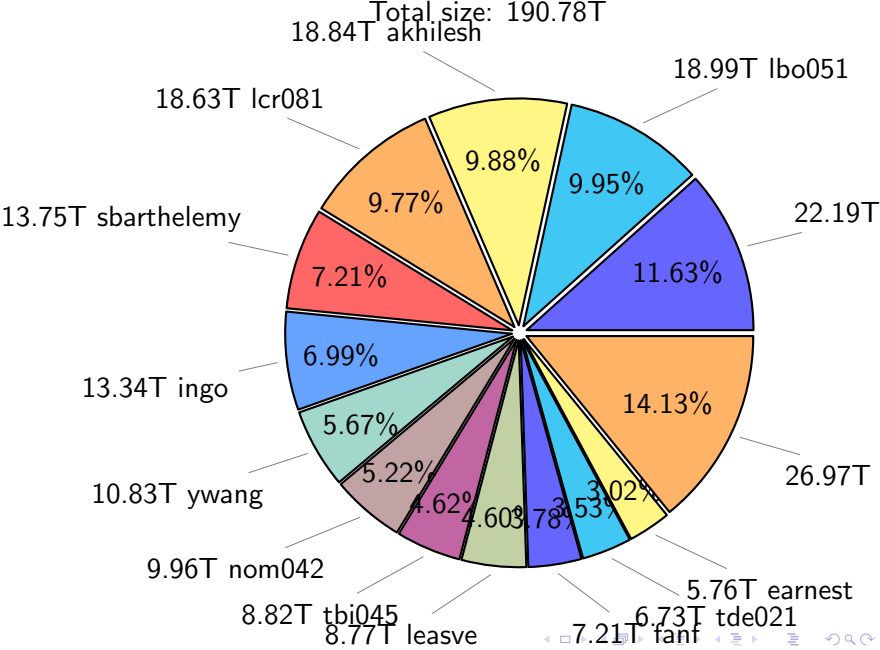

NS9039K total disk usage

Total size: 584.75T

NS9039K file types usage

NS9039K history files usage

NS9039K restart files usage

Total size: 142.40T

NS9039K misc files usage

Total size: 190.78T

NS9039K total compressed

361.35T compressed Total size: 584.75T

223.41T uncompressed

NS9039K uncompressed files usage

Total size: 223.41T

NS9039K NorCPM/cases/*

No data

NS9039K shared/*