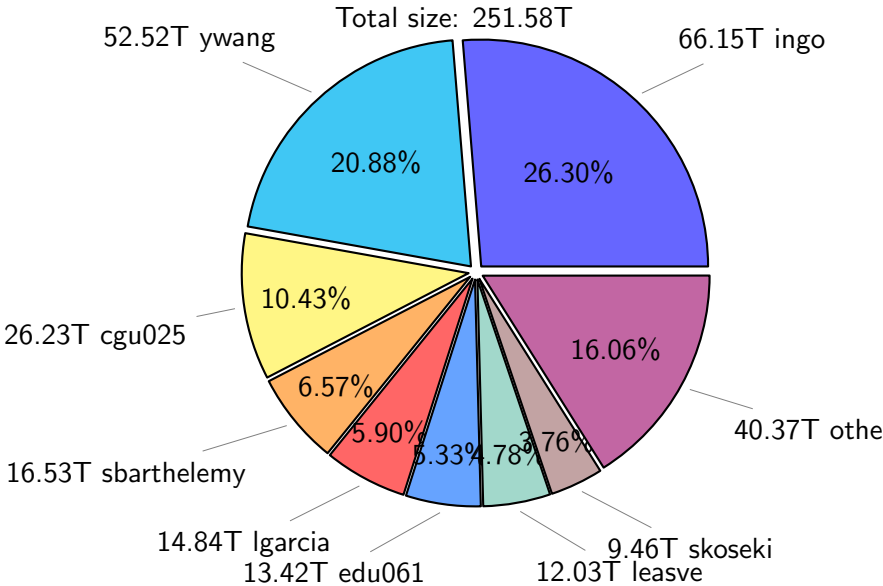

NS9039K total disk usage

Total size: 584.75T

NS9039K file types usage

NS9039K history files usage

NS9039K restart files usage

Total size: 142.40T

NS9039K misc files usage

Total size: 190.78T

NS9039K total compressed

361.35T compressed Total size: 584.75T

223.41T uncompressed

NS9039K uncompressed files usage

Total size: 223.41T

NS9039K NorCPM/cases/*

No data

NS9039K shared/*