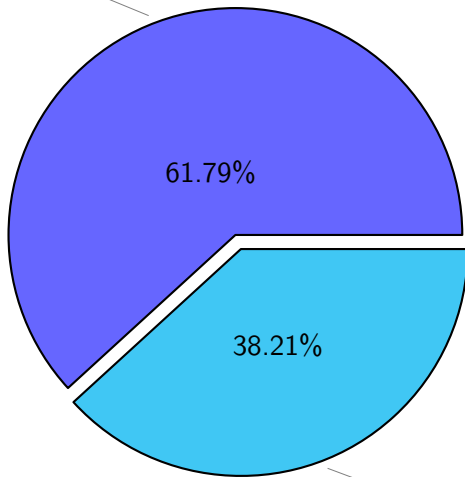

NS9039K total disk usage

Total size: 584.75T

NS9039K file types usage

NS9039K history files usage

NS9039K restart files usage

Total size: 142.40T

NS9039K misc files usage

Total size: 190.78T

NS9039K total compressed

361.35T compressed Total size: 584.75T

223.41T uncompressed

NS9039K uncompressed files usage

Total size: 223.41T

NS9039K NorCPM/cases/*

No data

NS9039K shared/*