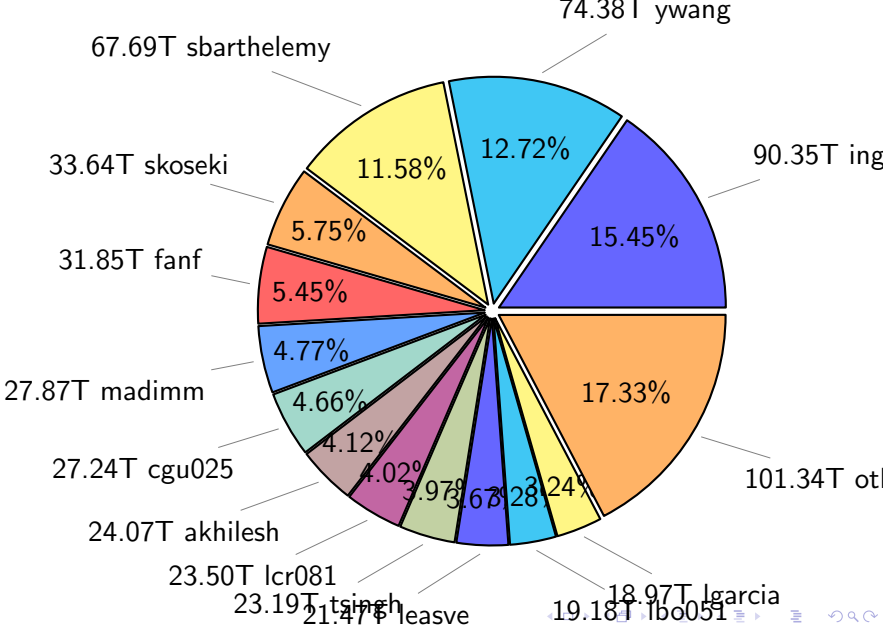

NS9039K disk usage

March 19, 2023

notes:

- ▶ Excluded directories: ".snapshot", ".afm", ".ptrash".
- ▶ Compressed file: file name end with "gz", "bz2", "tar", "zip" and NETCDF4 "nc"
- ▶ Restart files: path contains '/rest/'
- ▶ History files: path contains '/hist/'
- ▶ Items <3 % will be count as 'others'.
- ▶ Additional hard links are excluded.
- ▶ Monthly report: disk_ns9039k_YYYYMMDD.pdf
- ▶ Latest report: latest.pdf
- ▶ Ignored directories due to permission denied: filelist_classfy.err.txt
- ▶ Summary table: sizeTable.txt

NS9039K total disk usage

Total size: 584.75T

NS9039K file types usage

NS9039K history files usage

NS9039K restart files usage

Total size: 142.40T

NS9039K misc files usage

Total size: 190.78T

NS9039K total compressed

361.35T compressed Total size: 584.75T

223.41T uncompressed

NS9039K uncompressed files usage

Total size: 223.41T

NS9039K NorCPM/cases/*

No data

NS9039K shared/*