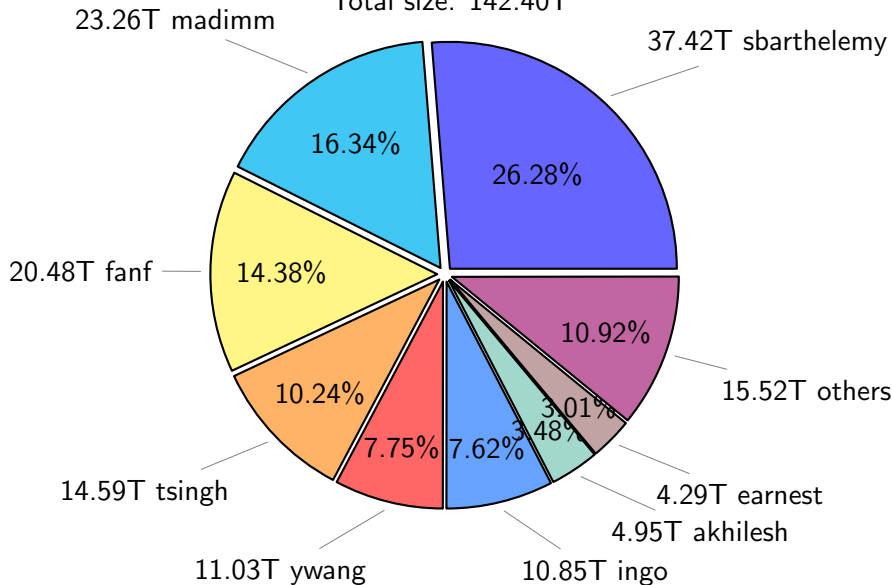

NS9039K total disk usage

Total size: 584.75T

NS9039K file types usage

NS9039K history files usage

NS9039K restart files usage

Total size: 142.40T

NS9039K misc files usage

Total size: 190.78T

NS9039K total compressed

361.35T compressed Total size: 584.75T

223.41T uncompressed

NS9039K uncompressed files usage

Total size: 223.41T

NS9039K NorCPM/cases/*

No data

NS9039K shared/*