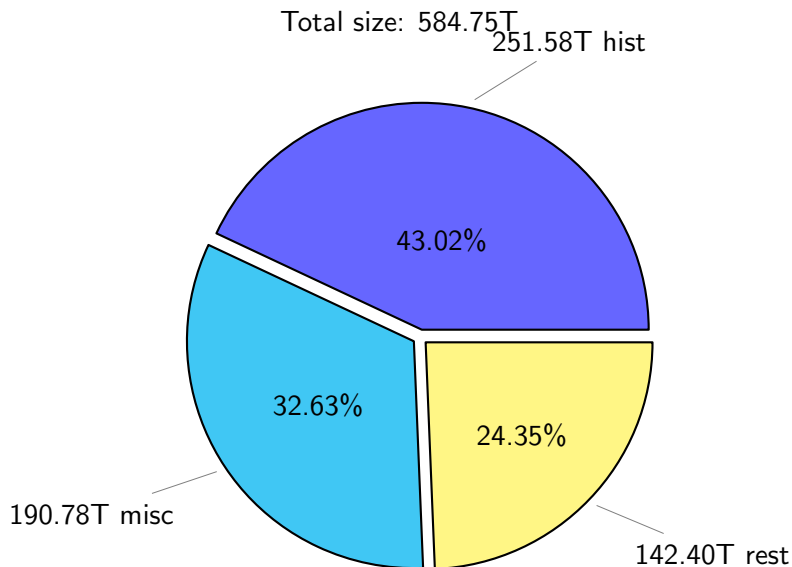

NS9039K disk usage

March 19, 2023

notes:

- ▶ Excluded directories: ".snapshot", ".afm", ".ptrash".
- ▶ Compressed file: file name end with "gz", "bz2", "tar", "zip" and NETCDF4 "nc"
- ▶ Restart files: path contains '/rest/'
- ▶ History files: path contains '/hist/'
- ▶ Items <3 % will be count as 'others'.
- ▶ Additional hard links are excluded.
- ▶ Monthly report: disk_ns9039k_YYYYMMDD.pdf
- ▶ Latest report: latest.pdf
- ▶ Ignored directories due to permission denied: filelist_classfy.err.txt
- ▶ Summary table: sizeTable.txt

NS9039K total disk usage

Total size: 584.75T

NS9039K file types usage

NS9039K history files usage

NS9039K restart files usage

Total size: 142.40T

NS9039K misc files usage

Total size: 190.78T

NS9039K total compressed

361.35T compressed Total size: 584.75T

223.41T uncompressed

NS9039K uncompressed files usage

Total size: 223.41T

NS9039K NorCPM/cases/*

No data

NS9039K shared/*