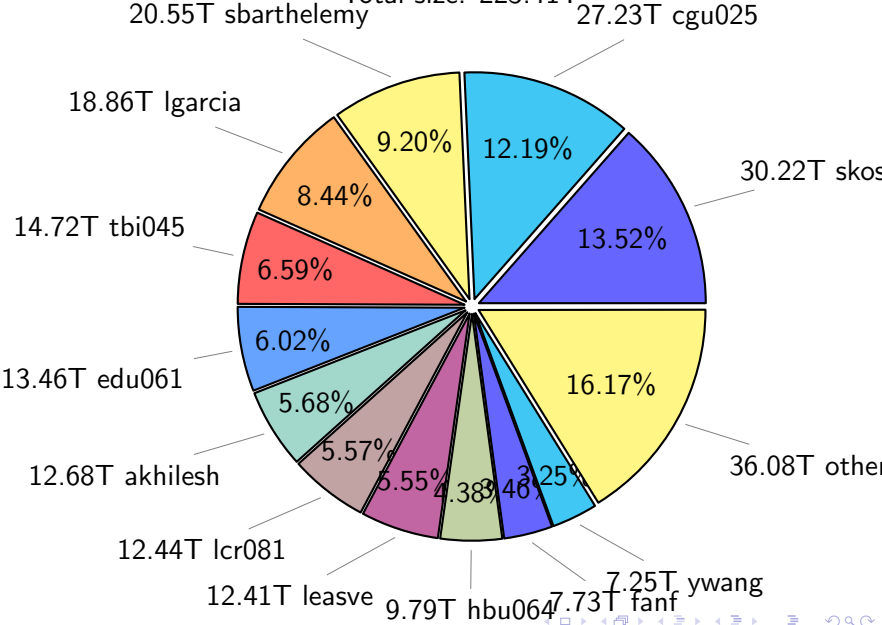

NS9039K total disk usage

Total size: 584.75T

NS9039K file types usage

NS9039K history files usage

NS9039K restart files usage

Total size: 142.40T

NS9039K misc files usage

Total size: 190.78T

NS9039K total compressed

361.35T compressed Total size: 584.75T

223.41T uncompressed

NS9039K uncompressed files usage

Total size: 223.41T

NS9039K NorCPM/cases/*

No data

NS9039K shared/*