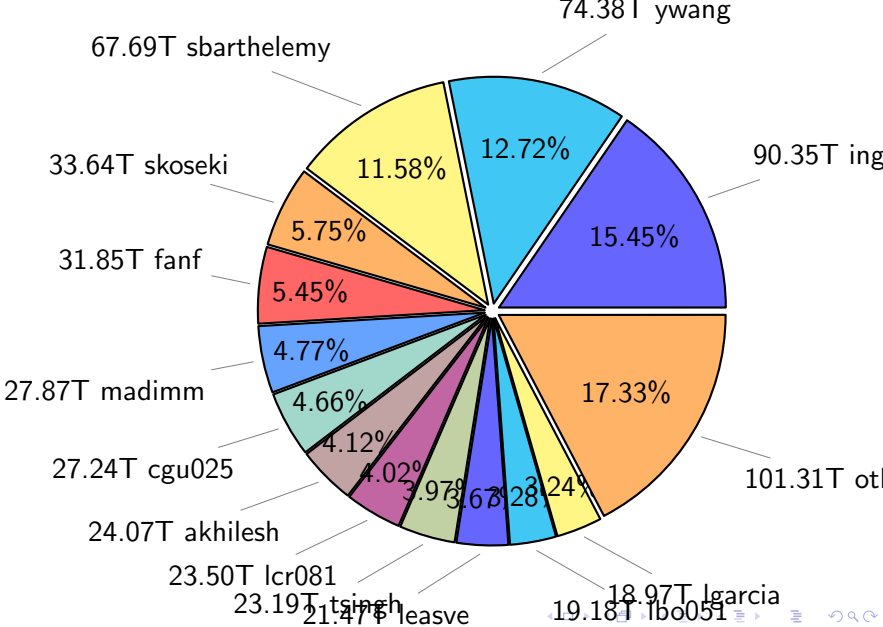

NS9039K disk usage

March 12, 2023

notes:

- ▶ Excluded directories: ".snapshot", ".afm", ".ptrash".
- ▶ Compressed file: file name end with "gz", "bz2", "tar", "zip" and NETCDF4 "nc"
- ▶ Restart files: path contains '/rest/'
- ▶ History files: path contains '/hist/'
- ▶ Items <3 % will be count as 'others'.
- ▶ Additional hard links are excluded.
- ▶ Monthly report: disk_ns9039k_YYYYMMDD.pdf
- ▶ Latest report: latest.pdf
- ▶ Ignored directories due to permission denied: filelist_classfy.err.txt
- ▶ Summary table: sizeTable.txt

NS9039K total disk usage

Total size: 584.71T

NS9039K file types usage

NS9039K history files usage

NS9039K restart files usage

Total size: 142.40T

NS9039K misc files usage

Total size: 190.74T

NS9039K total compressed

361.32T compressed Total size: 584.71T

223.40T uncompressed

NS9039K uncompressed files usage

Total size: 223.40T

NS9039K NorCPM/cases/*

No data

NS9039K shared/*