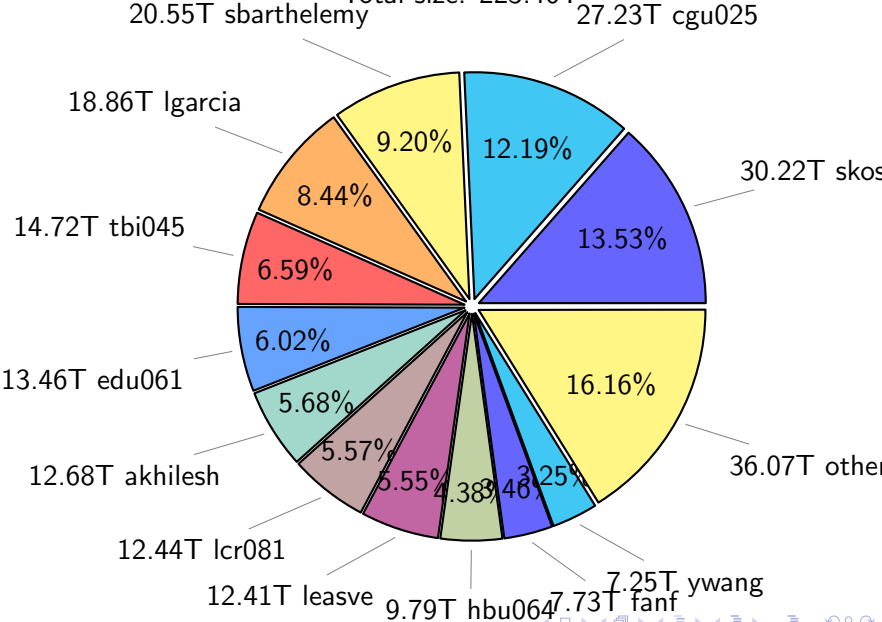

NS9039K total disk usage

Total size: 584.71T

NS9039K file types usage

NS9039K history files usage

NS9039K restart files usage

Total size: 142.40T

NS9039K misc files usage

Total size: 190.74T

NS9039K total compressed

361.32T compressed Total size: 584.71T

223.40T uncompressed

NS9039K uncompressed files usage

Total size: 223.40T

NS9039K NorCPM/cases/*

No data

NS9039K shared/*