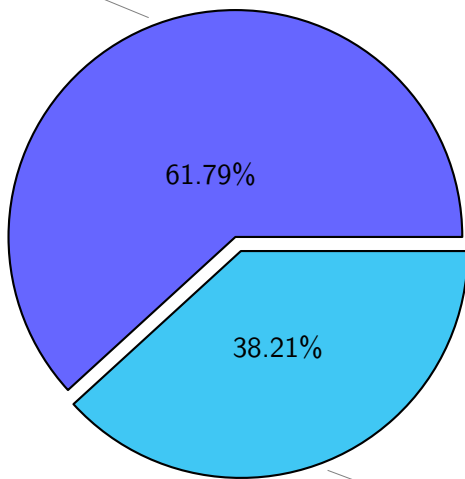

NS9039K total disk usage

Total size: 584.71T

NS9039K file types usage

NS9039K history files usage

NS9039K restart files usage

Total size: 142.40T

NS9039K misc files usage

Total size: 190.74T

NS9039K total compressed

361.32T compressed Total size: 584.71T

223.40T uncompressed

NS9039K uncompressed files usage

Total size: 223.40T

NS9039K NorCPM/cases/*

No data

NS9039K shared/*