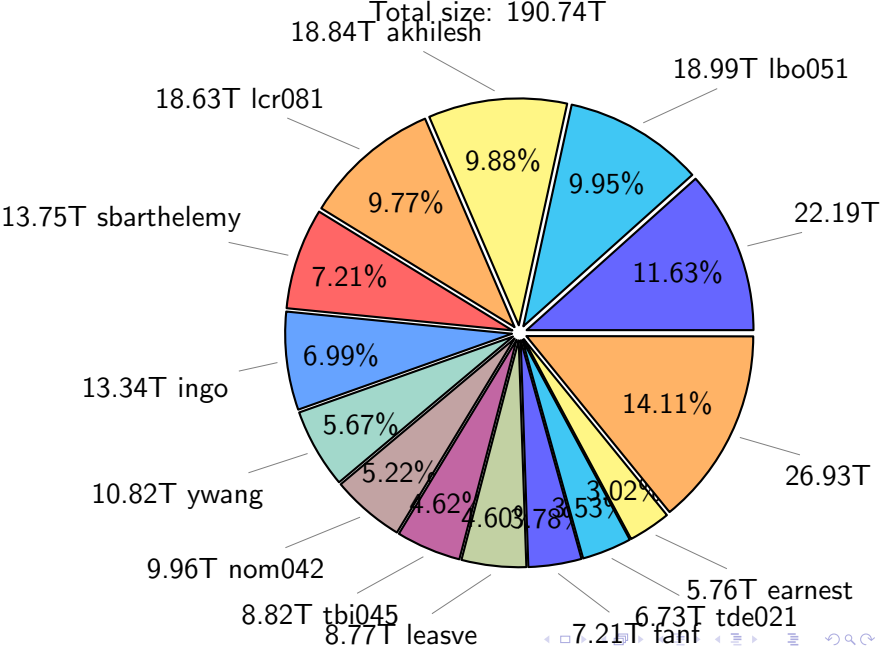

NS9039K total disk usage

Total size: 584.71T

NS9039K file types usage

NS9039K history files usage

NS9039K restart files usage

Total size: 142.40T

NS9039K misc files usage

Total size: 190.74T

NS9039K total compressed

361.32T compressed Total size: 584.71T

223.40T uncompressed

NS9039K uncompressed files usage

Total size: 223.40T

NS9039K NorCPM/cases/*

No data

NS9039K shared/*