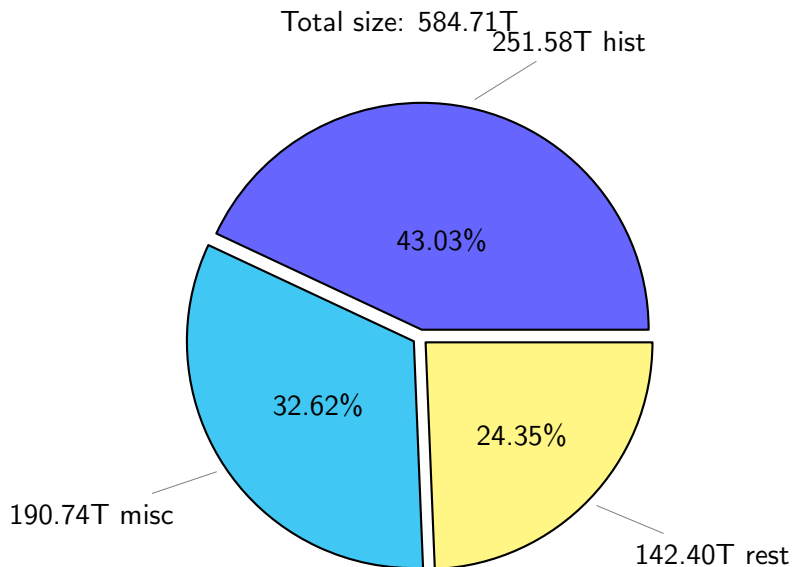

NS9039K disk usage

March 12, 2023

notes:

- ▶ Excluded directories: ".snapshot", ".afm", ".ptrash".
- ▶ Compressed file: file name end with "gz", "bz2", "tar", "zip" and NETCDF4 "nc"
- ▶ Restart files: path contains '/rest/'
- ▶ History files: path contains '/hist/'
- ▶ Items <3 % will be count as 'others'.
- ▶ Additional hard links are excluded.
- ▶ Monthly report: disk_ns9039k_YYYYMMDD.pdf
- ▶ Latest report: latest.pdf
- ▶ Ignored directories due to permission denied: filelist_classfy.err.txt
- ▶ Summary table: sizeTable.txt

NS9039K total disk usage

Total size: 584.71T

NS9039K file types usage

NS9039K history files usage

NS9039K restart files usage

Total size: 142.40T

NS9039K misc files usage

Total size: 190.74T

NS9039K total compressed

361.32T compressed Total size: 584.71T

223.40T uncompressed

NS9039K uncompressed files usage

Total size: 223.40T

NS9039K NorCPM/cases/*

No data

NS9039K shared/*