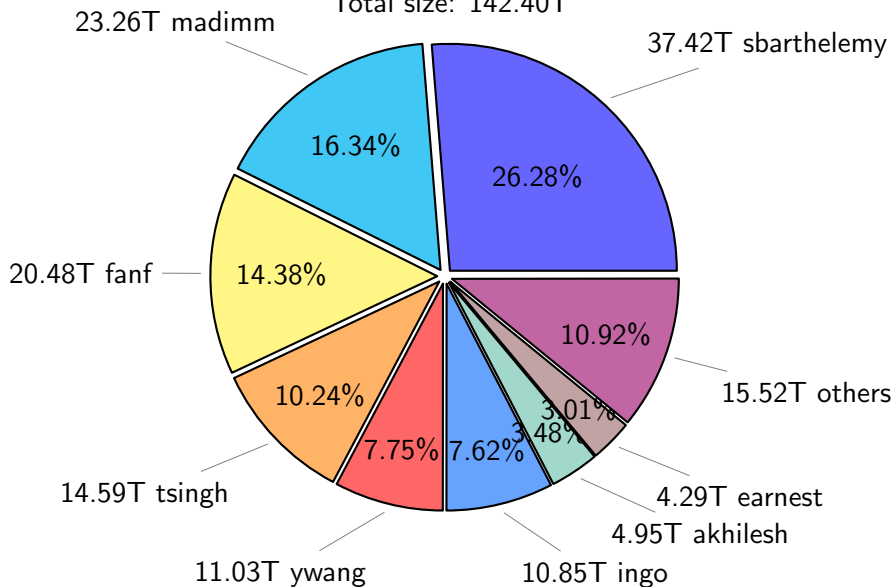

NS9039K total disk usage

Total size: 584.71T

NS9039K file types usage

NS9039K history files usage

NS9039K restart files usage

Total size: 142.40T

NS9039K misc files usage

Total size: 190.74T

NS9039K total compressed

361.32T compressed Total size: 584.71T

223.40T uncompressed

NS9039K uncompressed files usage

Total size: 223.40T

NS9039K NorCPM/cases/*

No data

NS9039K shared/*