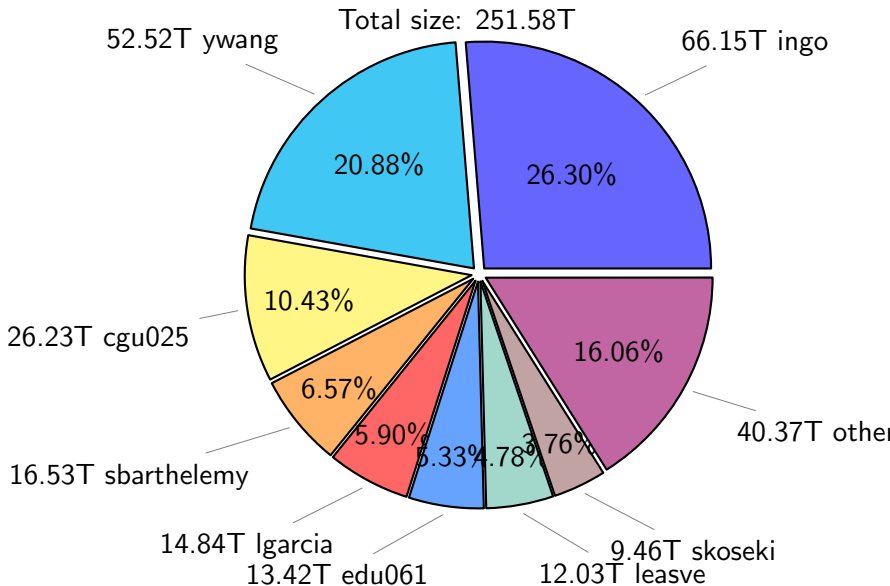

NS9039K total disk usage

Total size: 584.71T

NS9039K file types usage

NS9039K history files usage

NS9039K restart files usage

Total size: 142.40T

NS9039K misc files usage

Total size: 190.74T

NS9039K total compressed

361.32T compressed Total size: 584.71T

223.40T uncompressed

NS9039K uncompressed files usage

Total size: 223.40T

NS9039K NorCPM/cases/*

No data

NS9039K shared/*