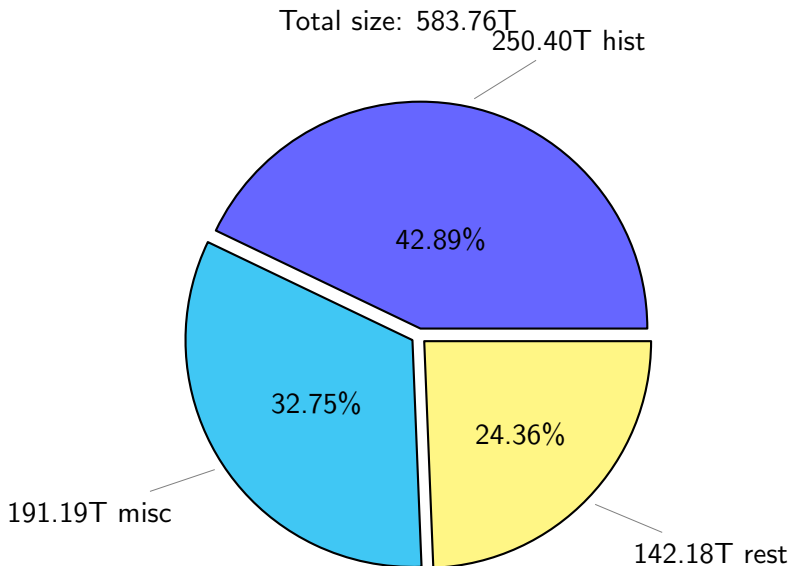

NS9039K disk usage

March 5, 2023

notes:

- ▶ Excluded directories: ".snapshot", ".afm", ".ptrash".
- ▶ Compressed file: file name end with "gz", "bz2", "tar", "zip" and NETCDF4 "nc"
- ▶ Restart files: path contains '/rest/'
- ▶ History files: path contains '/hist/'
- ▶ Items <3 % will be count as 'others'.
- ▶ Additional hard links are excluded.
- ▶ Monthly report: disk_ns9039k_YYYYMMDD.pdf
- ▶ Latest report: latest.pdf
- ▶ Ignored directories due to permission denied: filelist_classfy.err.txt
- ▶ Summary table: sizeTable.txt

NS9039K total disk usage

Total size: 583.76T

NS9039K file types usage

NS9039K history files usage

NS9039K restart files usage

Total size: 142.18T

NS9039K misc files usage

Total size: 191.19T

NS9039K total compressed

360.86T compressed Total size: 583.76T

222.91T uncompressed

NS9039K uncompressed files usage

Total size: 222.91T

NS9039K NorCPM/cases/*

No data

NS9039K shared/*