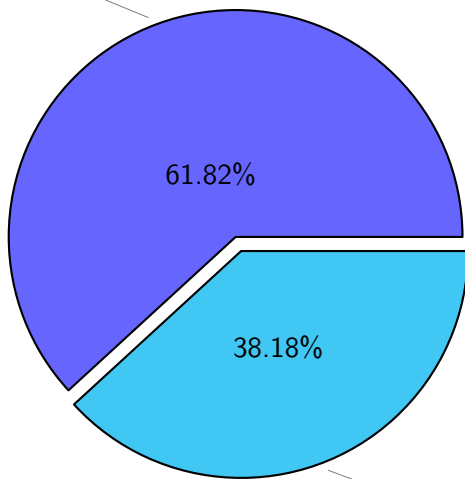

NS9039K total disk usage

Total size: 583.76T

NS9039K file types usage

NS9039K history files usage

NS9039K restart files usage

Total size: 142.18T

NS9039K misc files usage

Total size: 191.19T

NS9039K total compressed

360.86T compressed Total size: 583.76T

222.91T uncompressed

NS9039K uncompressed files usage

Total size: 222.91T

NS9039K NorCPM/cases/*

No data

NS9039K shared/*