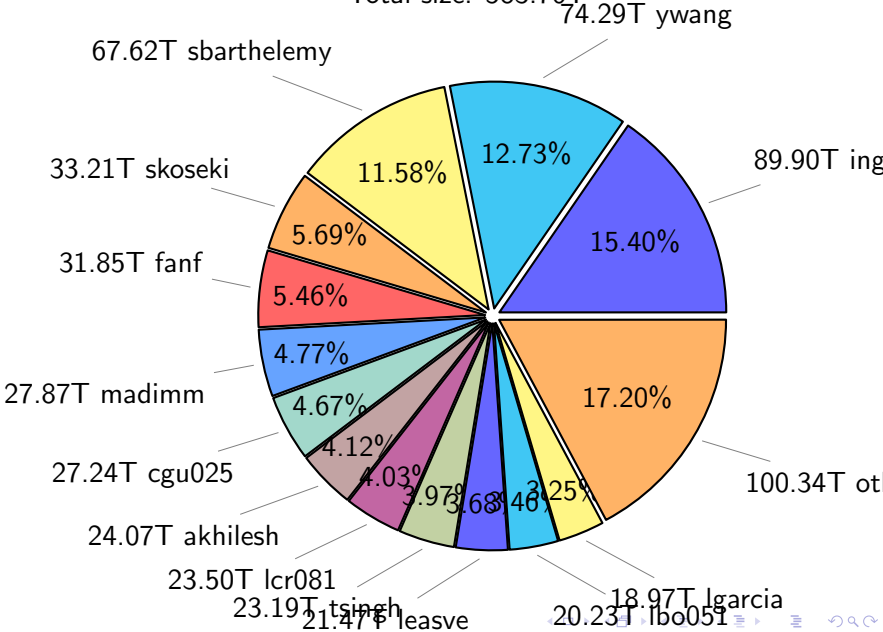

NS9039K disk usage

March 5, 2023

notes:

- ▶ Excluded directories: ".snapshot", ".afm", ".ptrash".
- ▶ Compressed file: file name end with "gz", "bz2", "tar", "zip" and NETCDF4 "nc"
- ▶ Restart files: path contains '/rest/'
- ▶ History files: path contains '/hist/'
- ▶ Items <3 % will be count as 'others'.
- ▶ Additional hard links are excluded.
- ▶ Monthly report: disk_ns9039k_YYYYMMDD.pdf
- ▶ Latest report: latest.pdf
- ▶ Ignored directories due to permission denied: filelist_classfy.err.txt
- ▶ Summary table: sizeTable.txt

NS9039K total disk usage

Total size: 583.76T

NS9039K file types usage

NS9039K history files usage

NS9039K restart files usage

Total size: 142.18T

NS9039K misc files usage

Total size: 191.19T

NS9039K total compressed

360.86T compressed Total size: 583.76T

222.91T uncompressed

NS9039K uncompressed files usage

Total size: 222.91T

NS9039K NorCPM/cases/*

No data

NS9039K shared/*