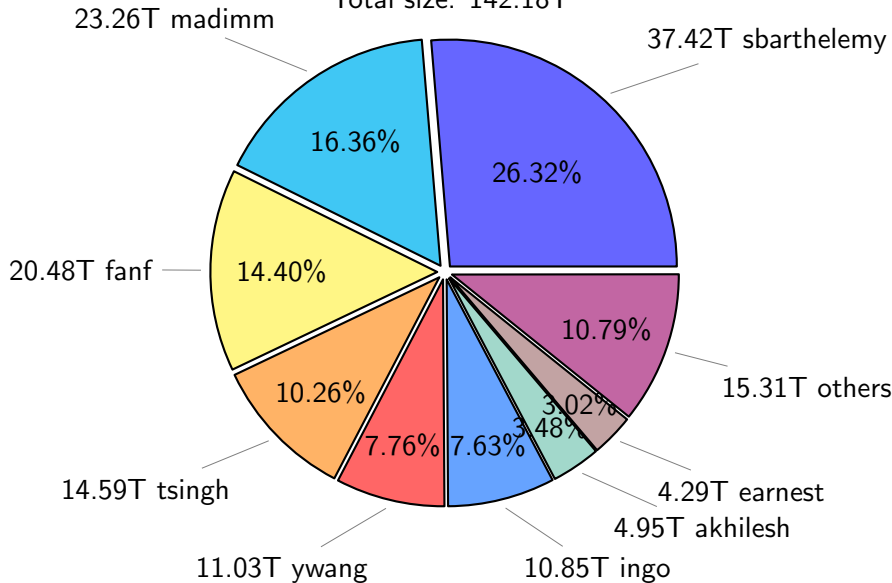

NS9039K total disk usage

Total size: 583.76T

NS9039K file types usage

NS9039K history files usage

NS9039K restart files usage

Total size: 142.18T

NS9039K misc files usage

Total size: 191.19T

NS9039K total compressed

360.86T compressed Total size: 583.76T

222.91T uncompressed

NS9039K uncompressed files usage

Total size: 222.91T

NS9039K NorCPM/cases/*

No data

NS9039K shared/*