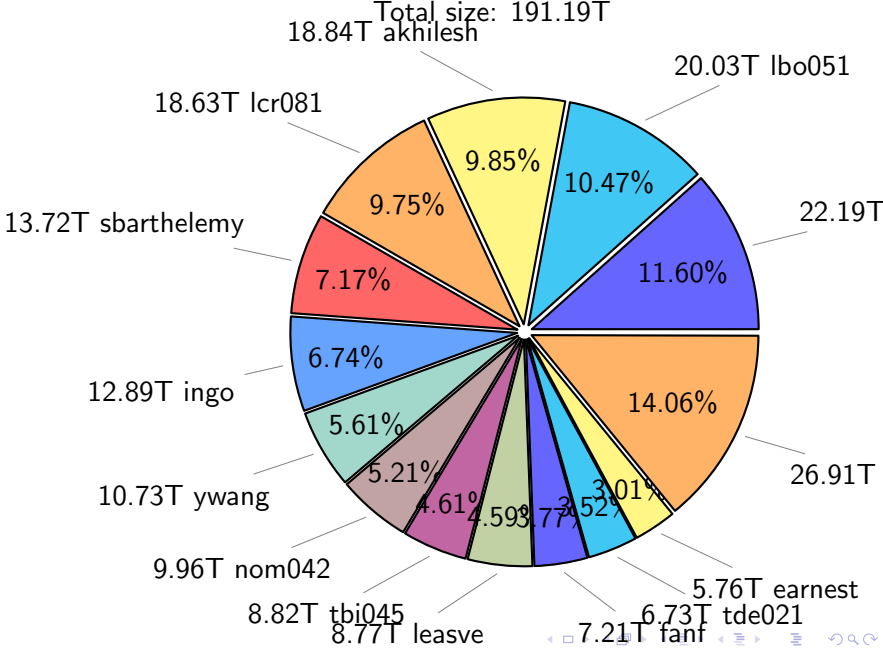

NS9039K total disk usage

Total size: 583.76T

NS9039K file types usage

NS9039K history files usage

NS9039K restart files usage

Total size: 142.18T

NS9039K misc files usage

Total size: 191.19T

NS9039K total compressed

360.86T compressed Total size: 583.76T

222.91T uncompressed

NS9039K uncompressed files usage

Total size: 222.91T

NS9039K NorCPM/cases/*

No data

NS9039K shared/*