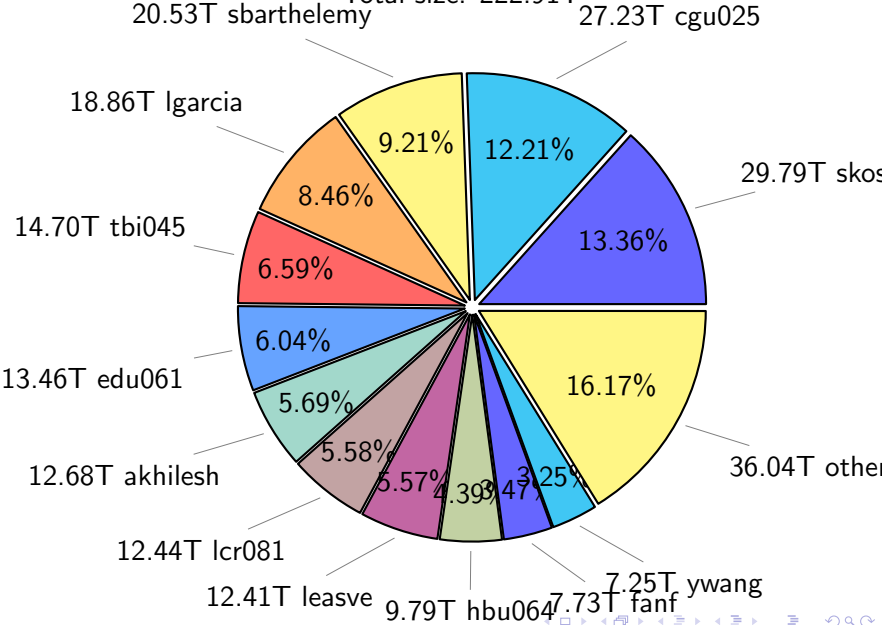

NS9039K total disk usage

Total size: 583.76T

NS9039K file types usage

NS9039K history files usage

NS9039K restart files usage

Total size: 142.18T

NS9039K misc files usage

Total size: 191.19T

NS9039K total compressed

360.86T compressed Total size: 583.76T

222.91T uncompressed

NS9039K uncompressed files usage

Total size: 222.91T

NS9039K NorCPM/cases/*

No data

NS9039K shared/*