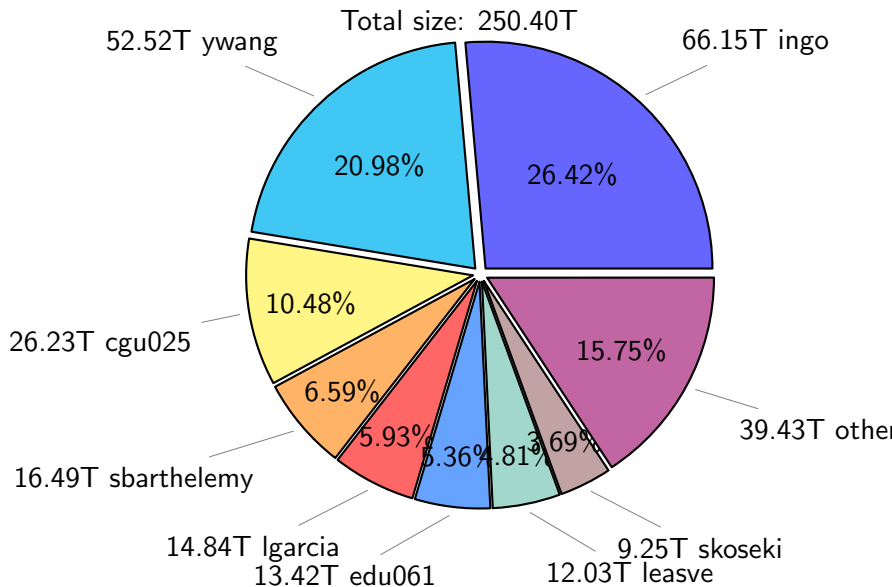

NS9039K total disk usage

Total size: 583.76T

NS9039K file types usage

NS9039K history files usage

NS9039K restart files usage

Total size: 142.18T

NS9039K misc files usage

Total size: 191.19T

NS9039K total compressed

360.86T compressed Total size: 583.76T

222.91T uncompressed

NS9039K uncompressed files usage

Total size: 222.91T

NS9039K NorCPM/cases/*

No data

NS9039K shared/*