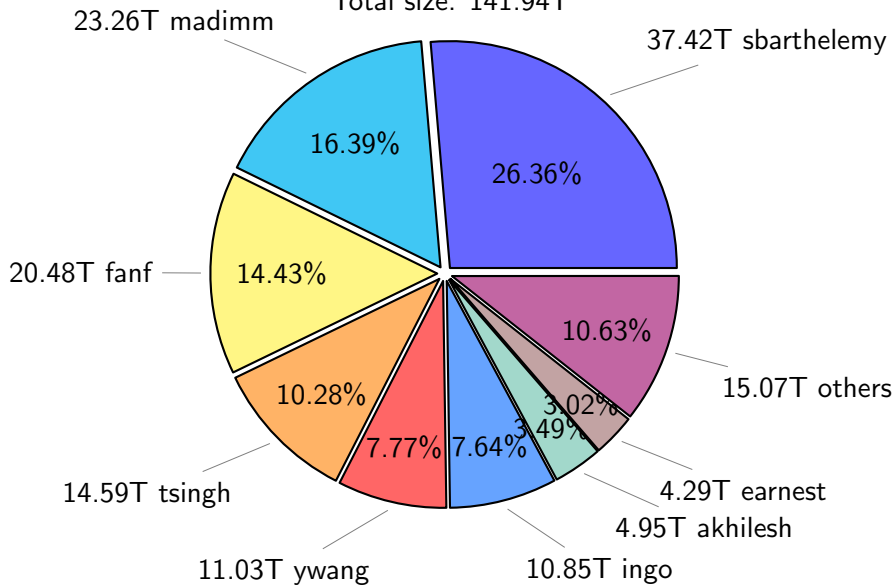

NS9039K total disk usage

Total size: 582.34T

NS9039K file types usage

NS9039K history files usage

NS9039K restart files usage

Total size: 141.94T

NS9039K misc files usage

Total size: 190.73T

NS9039K total compressed

359.77T compressed

Total size: 582.34T

222.56T uncompressed

NS9039K uncompressed files usage

Total size: 222.56T

NS9039K NorCPM/cases/*

No data