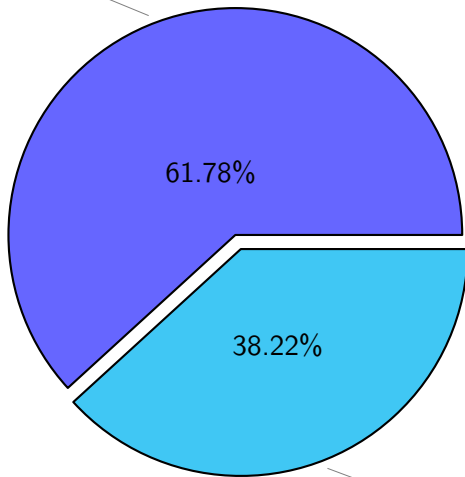

NS9039K total disk usage

Total size: 582.34T

NS9039K file types usage

NS9039K history files usage

NS9039K restart files usage

Total size: 141.94T

NS9039K misc files usage

Total size: 190.73T

NS9039K total compressed

359.77T compressed

Total size: 582.34T

222.56T uncompressed

NS9039K uncompressed files usage

Total size: 222.56T

NS9039K NorCPM/cases/*

No data