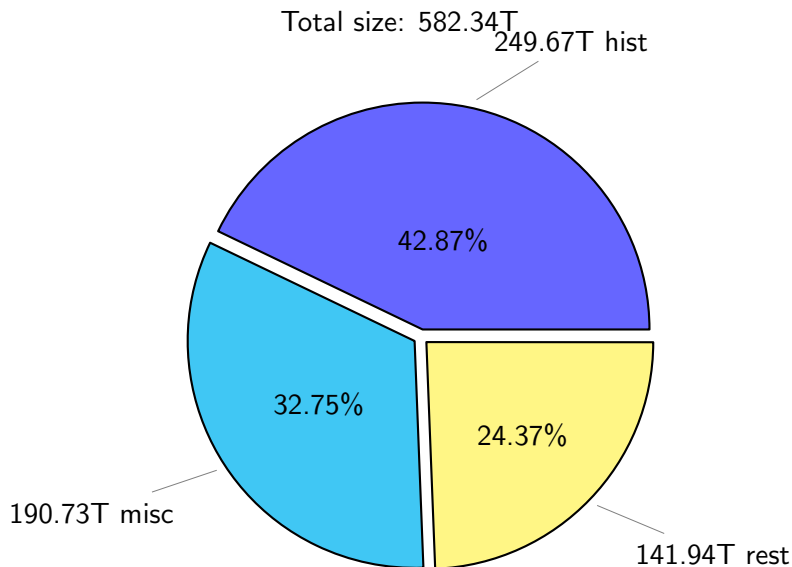

NS9039K disk usage

February 26, 2023

notes:

- ▶ Excluded directories: ".snapshot", ".afm", ".ptrash".
- ▶ Compressed file: file name end with "gz", "bz2", "tar", "zip" and NETCDF4 "nc"
- ▶ Restart files: path contains '/rest/'
- ▶ History files: path contains '/hist/'
- ▶ Items <3 % will be count as 'others'.
- ▶ Additional hard links are excluded.
- ▶ Monthly report: disk_ns9039k_YYYYMMDD.pdf
- ▶ Latest report: latest.pdf
- ▶ Ignored directories due to permission denied: filelist_classfy.err.txt
- ▶ Summary table: sizeTable.txt

NS9039K total disk usage

Total size: 582.34T

NS9039K file types usage

NS9039K history files usage

NS9039K restart files usage

Total size: 141.94T

NS9039K misc files usage

Total size: 190.73T

NS9039K total compressed

359.77T compressed

Total size: 582.34T

222.56T uncompressed

NS9039K uncompressed files usage

Total size: 222.56T

NS9039K NorCPM/cases/*

No data