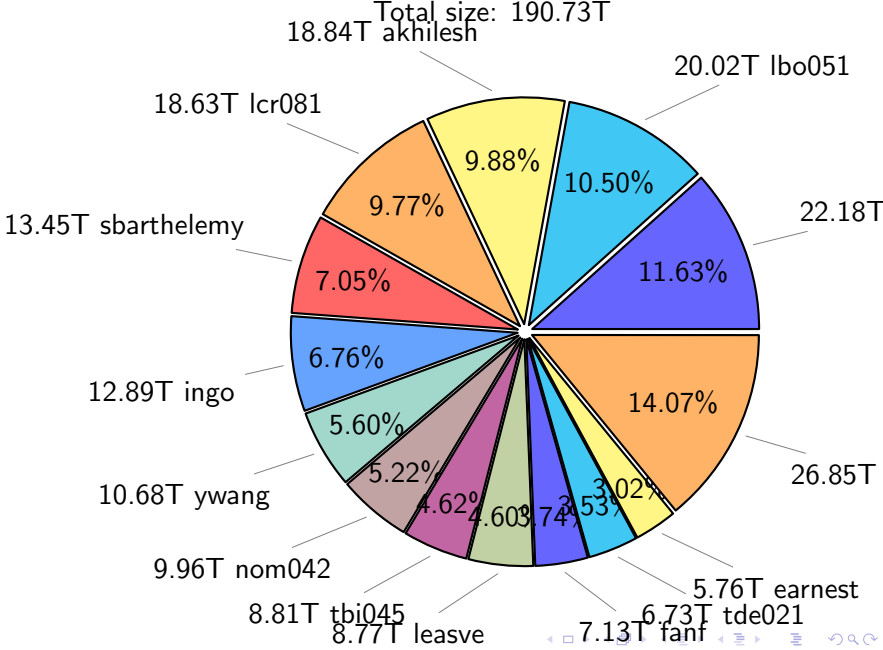

NS9039K disk usage

February 26, 2023

notes:

- ▶ Excluded directories: ".snapshot", ".afm", ".ptrash".
- ▶ Compressed file: file name end with "gz", "bz2", "tar", "zip" and NETCDF4 "nc"
- ▶ Restart files: path contains '/rest/'
- ▶ History files: path contains '/hist/'
- ▶ Items <3 % will be count as 'others'.
- ▶ Additional hard links are excluded.
- ▶ Monthly report: disk_ns9039k_YYYYMMDD.pdf
- ▶ Latest report: latest.pdf
- ▶ Ignored directories due to permission denied: filelist_classfy.err.txt
- ▶ Summary table: sizeTable.txt

NS9039K total disk usage

Total size: 582.34T

NS9039K file types usage

NS9039K history files usage

NS9039K restart files usage

Total size: 141.94T

NS9039K misc files usage

Total size: 190.73T

NS9039K total compressed

359.77T compressed

Total size: 582.34T

222.56T uncompressed

NS9039K uncompressed files usage

Total size: 222.56T

NS9039K NorCPM/cases/*

No data

NS9039K shared/*

No data