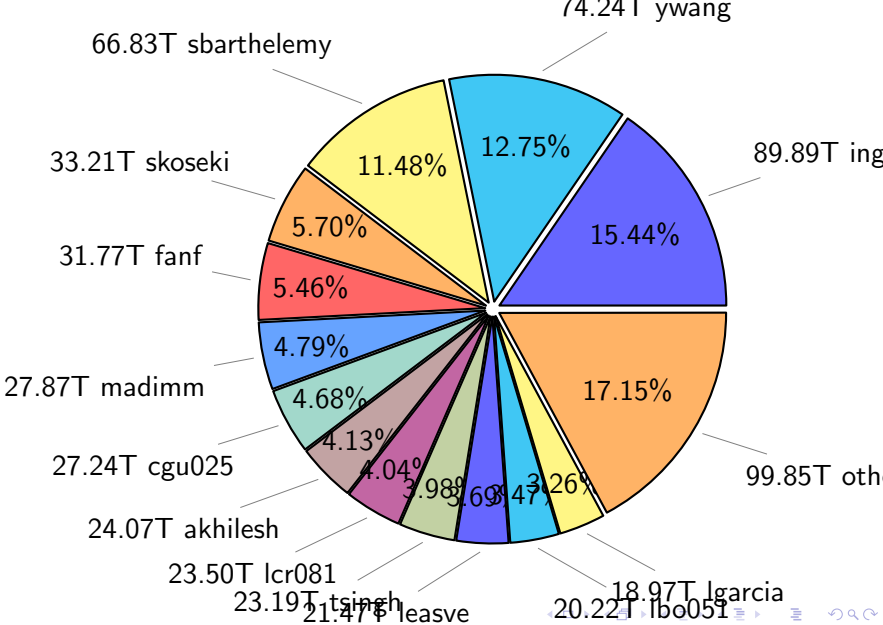

NS9039K disk usage

February 26, 2023

notes:

- ▶ Excluded directories: ".snapshot", ".afm", ".ptrash".
- ▶ Compressed file: file name end with "gz", "bz2", "tar", "zip" and NETCDF4 "nc"
- ▶ Restart files: path contains '/rest/'
- ▶ History files: path contains '/hist/'
- ▶ Items <3 % will be count as 'others'.
- ▶ Additional hard links are excluded.
- ▶ Monthly report: disk_ns9039k_YYYYMMDD.pdf
- ▶ Latest report: latest.pdf
- ▶ Ignored directories due to permission denied: filelist_classfy.err.txt
- ▶ Summary table: sizeTable.txt

NS9039K total disk usage

Total size: 582.34T

NS9039K file types usage

NS9039K history files usage

NS9039K restart files usage

Total size: 141.94T

NS9039K misc files usage

Total size: 190.73T

NS9039K total compressed

359.77T compressed

Total size: 582.34T

222.56T uncompressed

NS9039K uncompressed files usage

Total size: 222.56T

NS9039K NorCPM/cases/*

No data