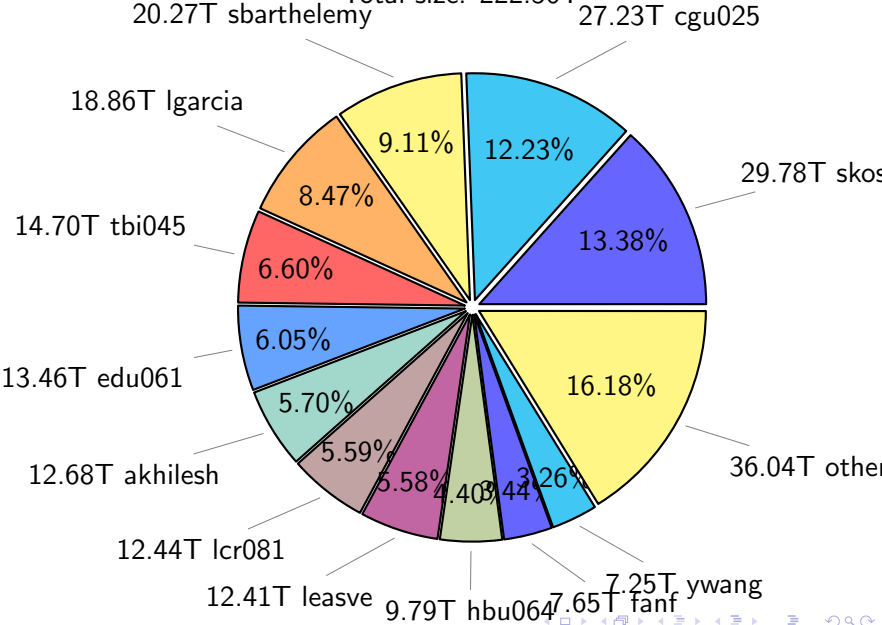

NS9039K total disk usage

Total size: 582.34T

NS9039K file types usage

NS9039K history files usage

NS9039K restart files usage

Total size: 141.94T

NS9039K misc files usage

Total size: 190.73T

NS9039K total compressed

359.77T compressed

Total size: 582.34T

222.56T uncompressed

NS9039K uncompressed files usage

Total size: 222.56T

NS9039K NorCPM/cases/*

No data

NS9039K shared/*

No data