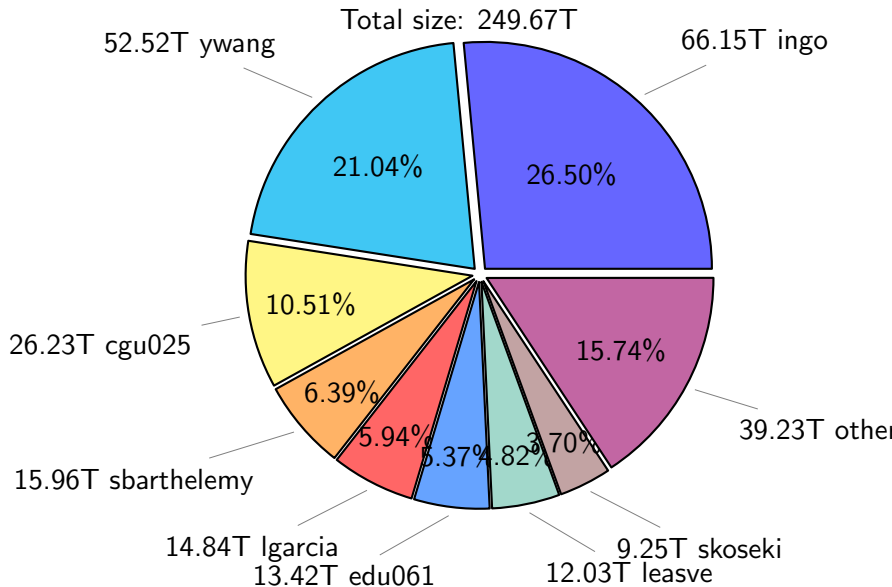

NS9039K total disk usage

Total size: 582.34T

NS9039K file types usage

NS9039K history files usage

NS9039K restart files usage

Total size: 141.94T

NS9039K misc files usage

Total size: 190.73T

NS9039K total compressed

359.77T compressed

Total size: 582.34T

222.56T uncompressed

NS9039K uncompressed files usage

Total size: 222.56T

NS9039K NorCPM/cases/*

No data

NS9039K shared/*

No data