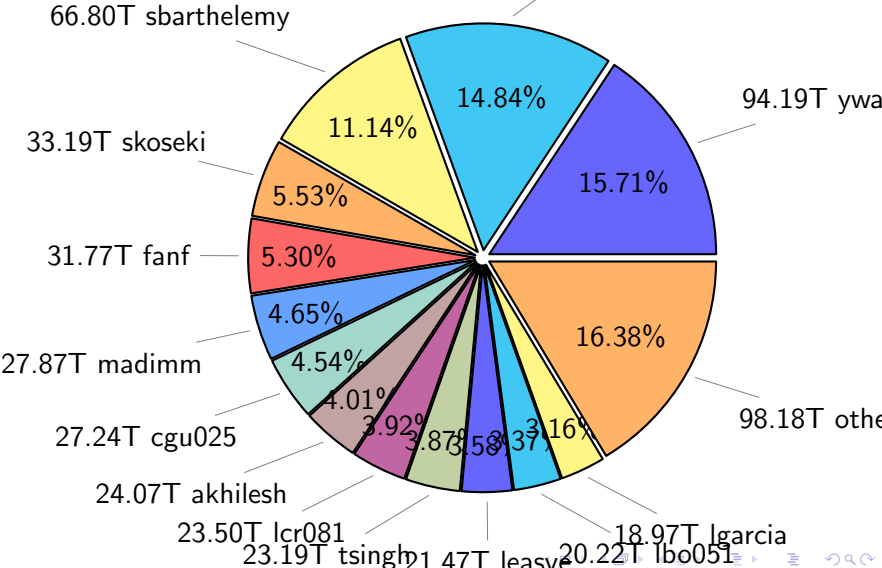

# NS9039K disk usage

February 19, 2023

notes:

- ▶ Excluded directories: ".snapshot", ".afm", ".ptrash".
- ▶ Compressed file: file name end with "gz", "bz2", "tar", "zip" and NETCDF4 "nc"
- ▶ Restart files: path contains '/rest/'
- ▶ History files: path contains '/hist/'
- ▶ Items <3 % will be count as 'others'.
- ▶ Additional hard links are excluded.
- ▶ Monthly report: disk\_ns9039k\_YYYYMMDD.pdf
- ▶ Latest report: latest.pdf
- ▶ Ignored directories due to permission denied: filelist\_classfy.err.txt
- ▶ Summary table: sizeTable.txt

# NS9039K total disk usage

Total size: 599.64T  
88.98T ingo