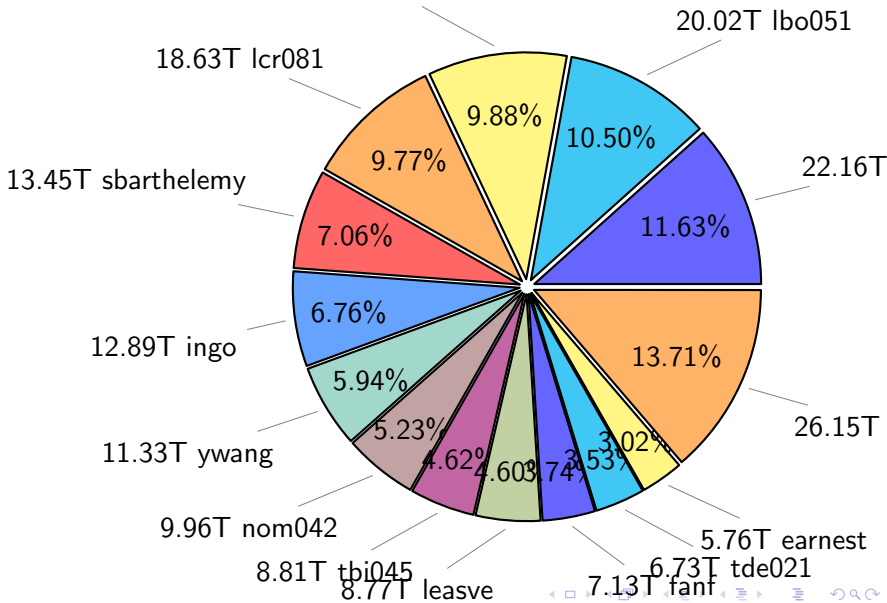

NS9039K misc files usage

Total size: 190.65T
18.84T akhilesh