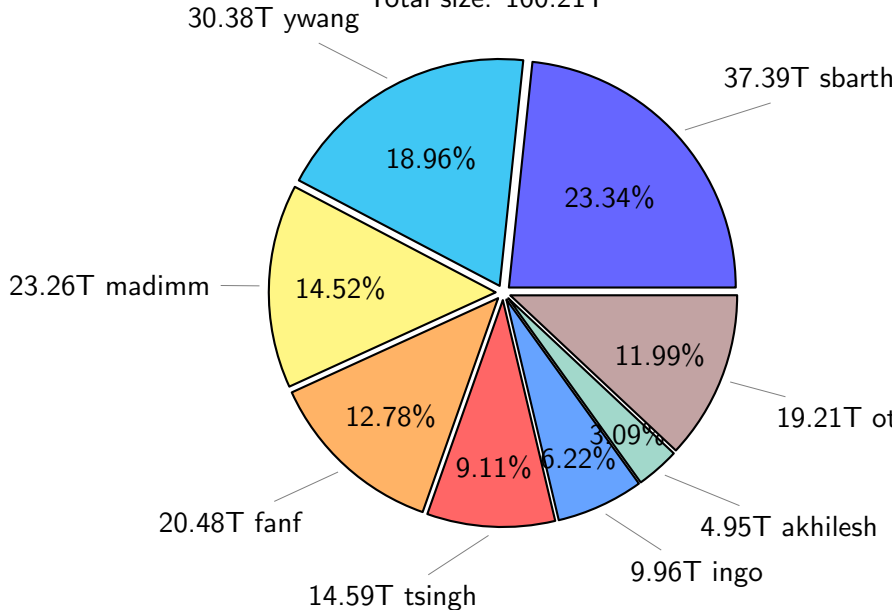

NS9039K restart files usage

Total size: 160.21T