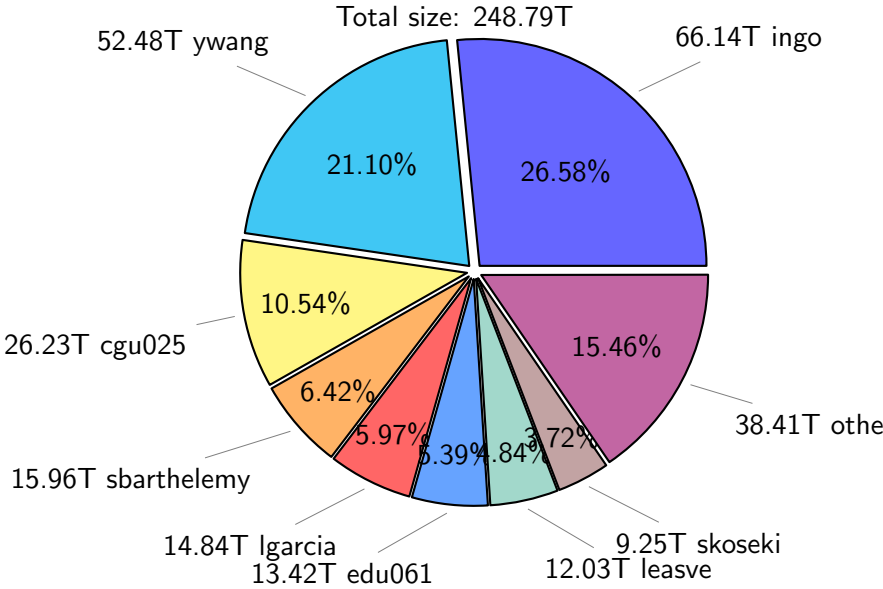

# NS9039K total disk usage

Total size: 599.64T  
88.98T ingo

# NS9039K restart files usage

Total size: 160.21T

# NS9039K misc files usage

Total size: 190.65T  
18.84T akhilesh

# NS9039K uncompressed files usage

Total size: 221.65T

NS9039K NorCPM/cases/\*

No data

NS9039K shared/\*

No data