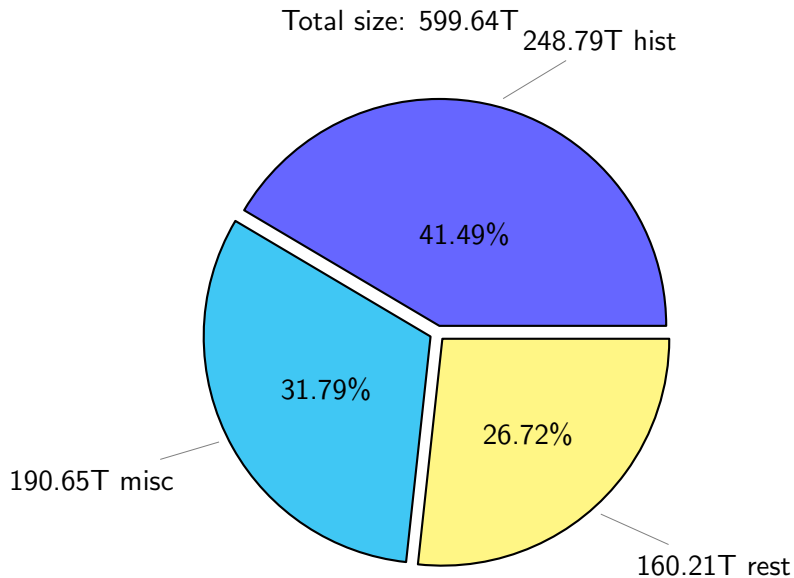

NS9039K file types usage