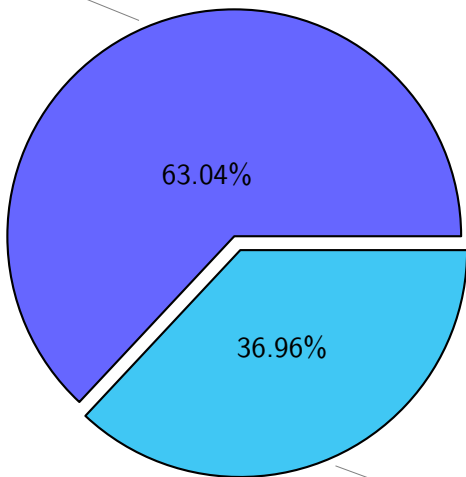

# NS9039K misc files usage

Total size: 190.65T  
18.84T akhilesh

# NS9039K total compressed

377.99T compressed

Total size: 599.64T

221.65T uncompressed