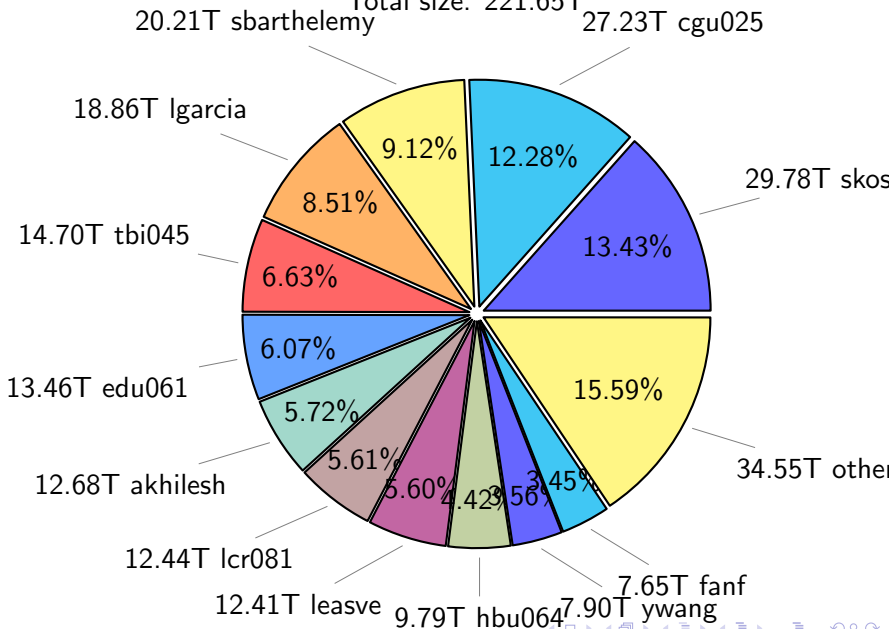

# NS9039K misc files usage

Total size: 190.65T  
18.84T akhilesh

# NS9039K total compressed

377.99T compressed

Total size: 599.64T

221.65T uncompressed

# NS9039K uncompressed files usage

Total size: 221.65T

NS9039K NorCPM/cases/\*

No data

NS9039K shared/\*

No data