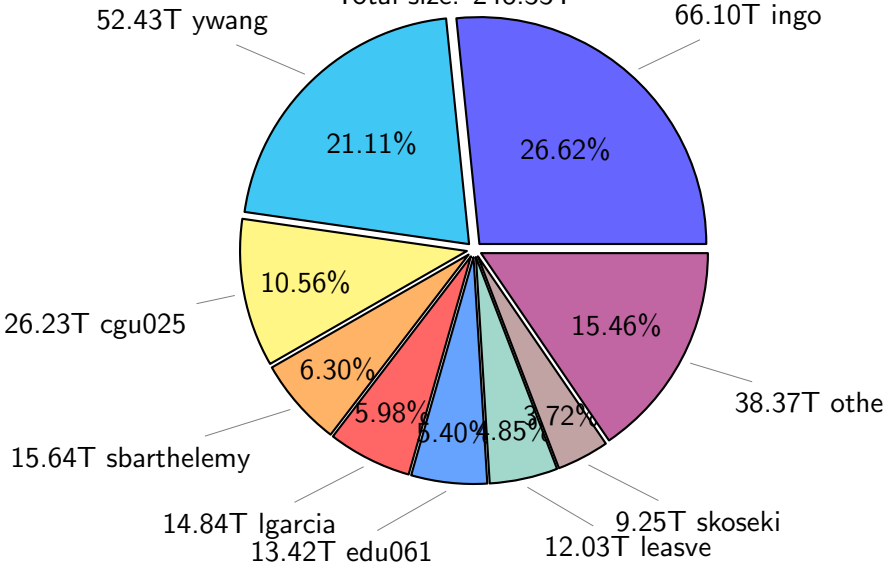

NS9039K disk usage

February 12, 2023

notes:

- ▶ Excluded directories: ".snapshot", ".afm", ".ptrash".
- ▶ Compressed file: file name end with "gz", "bz2", "tar", "zip" and NETCDF4 "nc"
- ▶ Restart files: path contains '/rest/'
- ▶ History files: path contains '/hist/'
- ▶ Items <3 % will be count as 'others'.
- ▶ Additional hard links are excluded.
- ▶ Monthly report: disk_ns9039k_YYYYMMDD.pdf
- ▶ Latest report: latest.pdf
- ▶ Ignored directories due to permission denied: filelist_classfy.err.txt
- ▶ Summary table: sizeTable.txt

NS9039K file types usage

NS9039K history files usage

Total size: 248.33T

NS9039K restart files usage

Total size: 157.61T

NS9039K misc files usage

Total size: 189.98T

NS9039K total compressed

374.60T compressed

Total size: 595.92T

221.32T uncompressed

NS9039K uncompressed files usage

Total size: 221.32T

NS9039K NorCPM/cases/*

No data

NS9039K shared/*