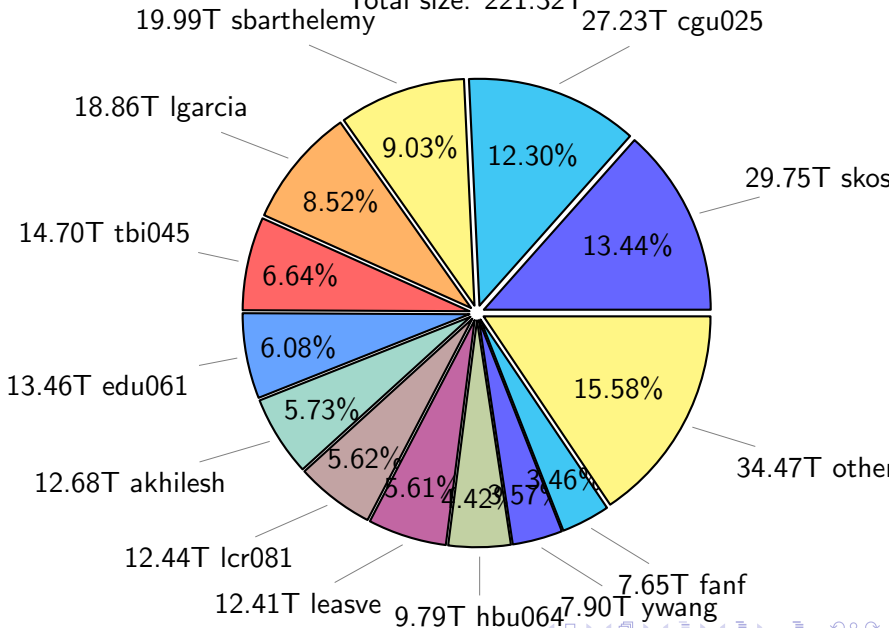

NS9039K file types usage

NS9039K history files usage

Total size: 248.33T

NS9039K restart files usage

Total size: 157.61T

NS9039K misc files usage

Total size: 189.98T

NS9039K total compressed

374.60T compressed

Total size: 595.92T

221.32T uncompressed

NS9039K uncompressed files usage

Total size: 221.32T

NS9039K NorCPM/cases/*

No data

NS9039K shared/*