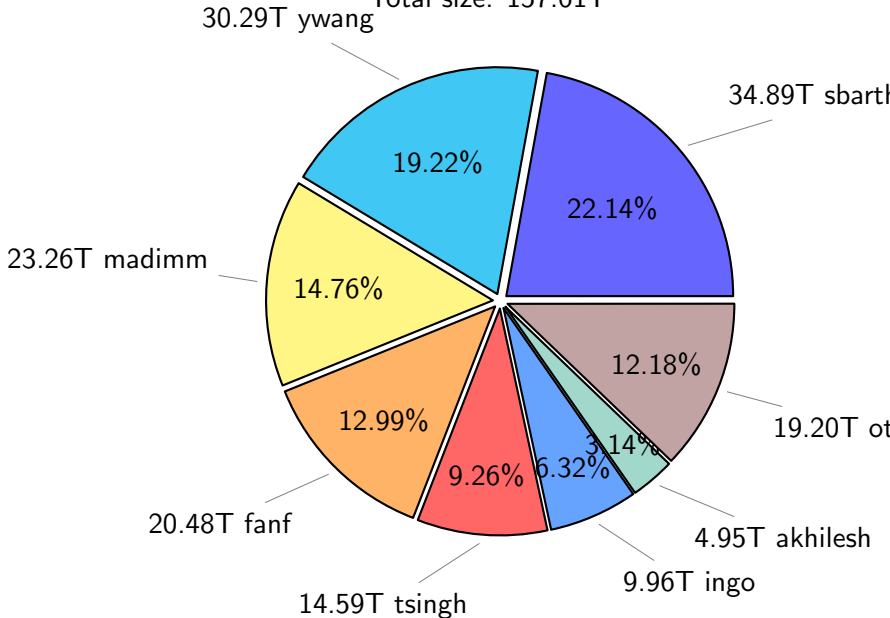

NS9039K file types usage

NS9039K history files usage

Total size: 248.33T

NS9039K restart files usage

Total size: 157.61T

NS9039K misc files usage

Total size: 189.98T

NS9039K total compressed

374.60T compressed

Total size: 595.92T

221.32T uncompressed

NS9039K uncompressed files usage

Total size: 221.32T

NS9039K NorCPM/cases/*

No data

NS9039K shared/*