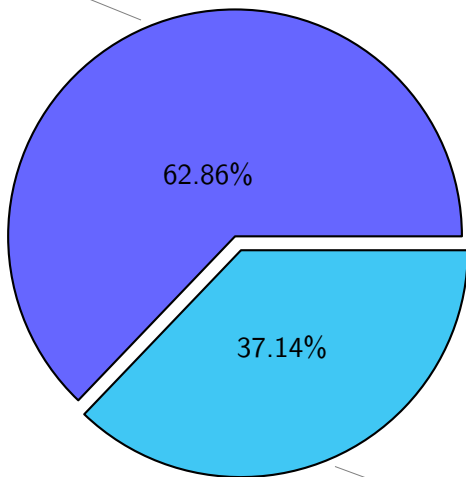

NS9039K file types usage

NS9039K history files usage

Total size: 248.33T

NS9039K restart files usage

Total size: 157.61T

NS9039K misc files usage

Total size: 189.98T

NS9039K total compressed

374.60T compressed

Total size: 595.92T

221.32T uncompressed

NS9039K uncompressed files usage

Total size: 221.32T

NS9039K NorCPM/cases/*

No data

NS9039K shared/*