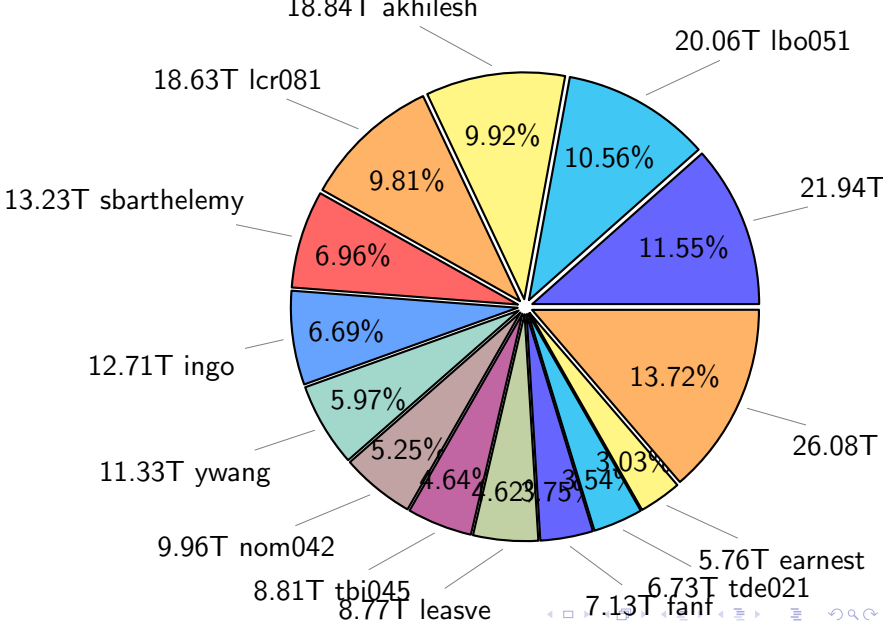

NS9039K file types usage

NS9039K history files usage

Total size: 248.33T

NS9039K restart files usage

Total size: 157.61T

NS9039K misc files usage

Total size: 189.98T

NS9039K total compressed

374.60T compressed

Total size: 595.92T

221.32T uncompressed

NS9039K uncompressed files usage

Total size: 221.32T

NS9039K NorCPM/cases/*

No data

NS9039K shared/*