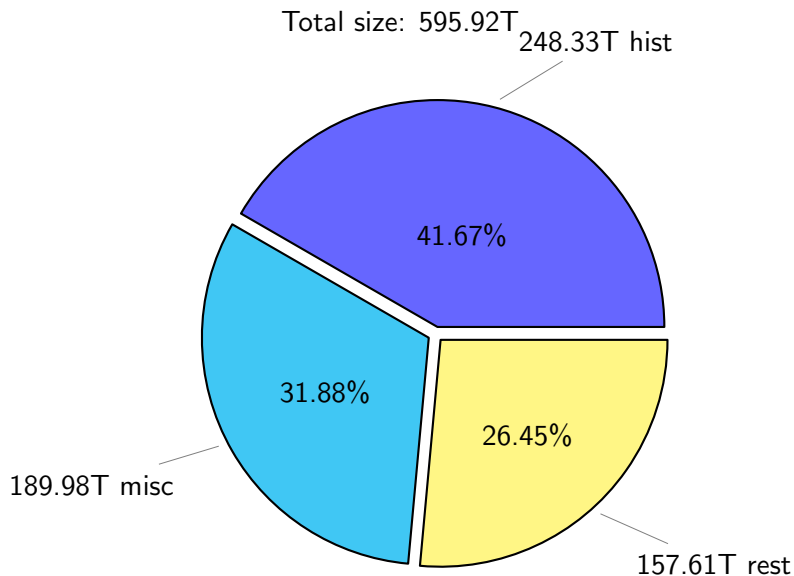

NS9039K disk usage

February 12, 2023

notes:

- ▶ Excluded directories: ".snapshot", ".afm", ".ptrash".
- ▶ Compressed file: file name end with "gz", "bz2", "tar", "zip" and NETCDF4 "nc"
- ▶ Restart files: path contains '/rest/'
- ▶ History files: path contains '/hist/'
- ▶ Items <3 % will be count as 'others'.
- ▶ Additional hard links are excluded.
- ▶ Monthly report: disk_ns9039k_YYYYMMDD.pdf
- ▶ Latest report: latest.pdf
- ▶ Ignored directories due to permission denied: filelist_classfy.err.txt
- ▶ Summary table: sizeTable.txt

NS9039K file types usage

NS9039K history files usage

Total size: 248.33T

NS9039K restart files usage

Total size: 157.61T

NS9039K misc files usage

Total size: 189.98T

NS9039K total compressed

374.60T compressed

Total size: 595.92T

221.32T uncompressed

NS9039K uncompressed files usage

Total size: 221.32T

NS9039K NorCPM/cases/*

No data

NS9039K shared/*