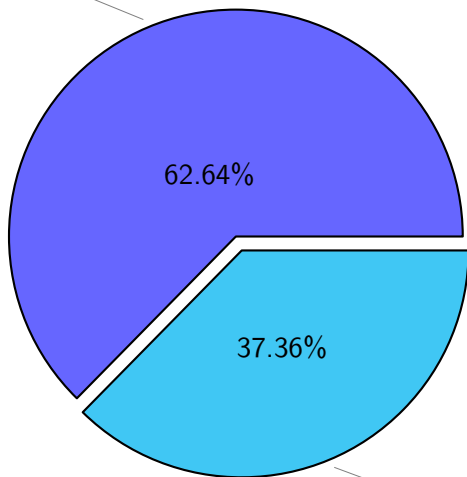

NS9039K total disk usage

Total size: 591.77T
88.76T ingo

NS9039K file types usage

NS9039K history files usage

NS9039K restart files usage

Total size: 155.12T

NS9039K misc files usage

Total size: 188.49T

NS9039K total compressed

370.71T compressed

Total size: 591.77T

221.06T uncompressed

NS9039K uncompressed files usage

Total size: 221.06T

NS9039K NorCPM/cases/*

No data