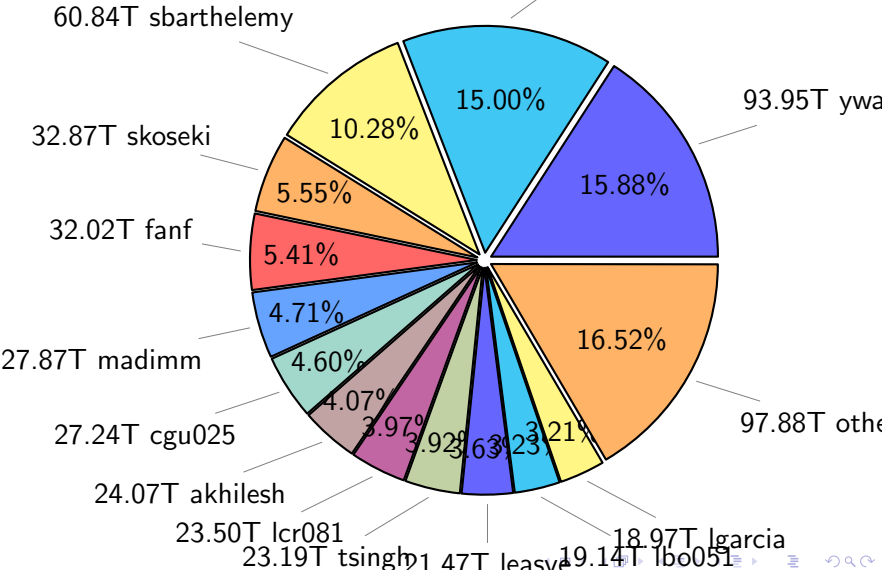

NS9039K disk usage

February 5, 2023

notes:

- ▶ Excluded directories: ".snapshot", ".afm", ".ptrash".
- ▶ Compressed file: file name end with "gz", "bz2", "tar", "zip" and NETCDF4 "nc"
- ▶ Restart files: path contains '/rest/'
- ▶ History files: path contains '/hist/'
- ▶ Items <3 % will be count as 'others'.
- ▶ Additional hard links are excluded.
- ▶ Monthly report: disk_ns9039k_YYYYMMDD.pdf
- ▶ Latest report: latest.pdf
- ▶ Ignored directories due to permission denied: filelist_classfy.err.txt
- ▶ Summary table: sizeTable.txt

NS9039K total disk usage

Total size: 591.77T
88.76T ingo

NS9039K file types usage

NS9039K history files usage

NS9039K restart files usage

Total size: 155.12T

NS9039K misc files usage

Total size: 188.49T

NS9039K total compressed

370.71T compressed

Total size: 591.77T

221.06T uncompressed

NS9039K uncompressed files usage

Total size: 221.06T

NS9039K NorCPM/cases/*

No data