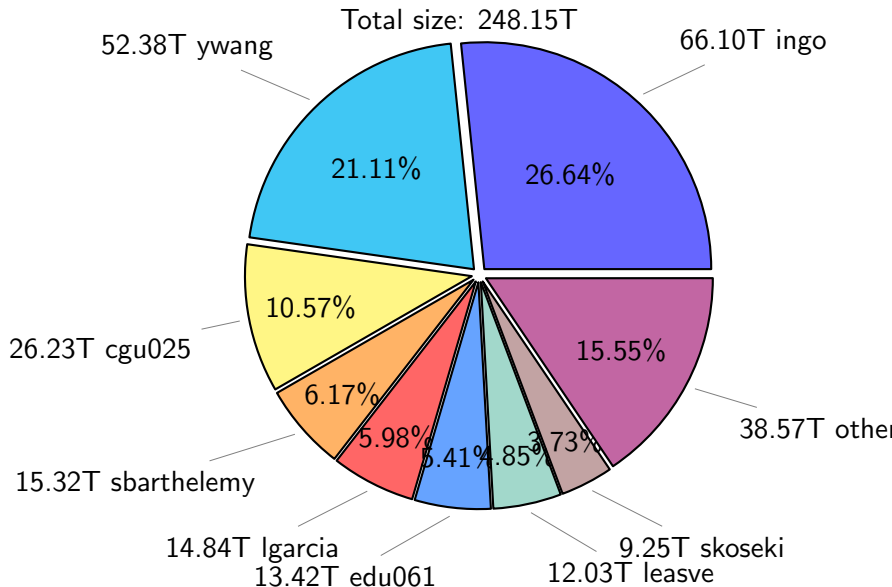

NS9039K total disk usage

Total size: 591.77T
88.76T ingo

NS9039K file types usage

NS9039K history files usage

NS9039K restart files usage

Total size: 155.12T

NS9039K misc files usage

Total size: 188.49T

NS9039K total compressed

370.71T compressed

Total size: 591.77T

221.06T uncompressed

NS9039K uncompressed files usage

Total size: 221.06T

NS9039K NorCPM/cases/*

No data

NS9039K shared/*

No data