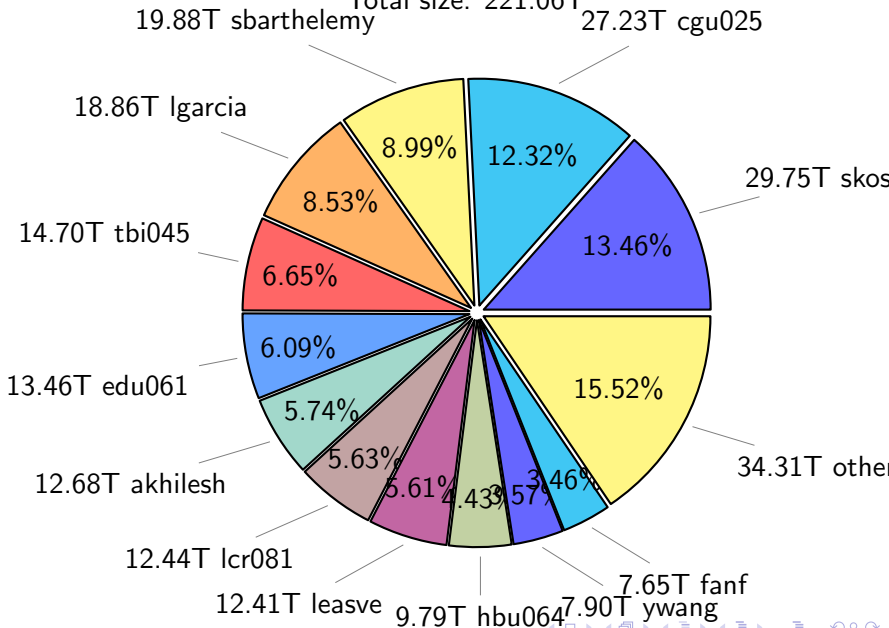

NS9039K total disk usage

Total size: 591.77T
88.76T ingo

NS9039K file types usage

NS9039K history files usage

NS9039K restart files usage

Total size: 155.12T

NS9039K misc files usage

Total size: 188.49T

NS9039K total compressed

370.71T compressed

Total size: 591.77T

221.06T uncompressed

NS9039K uncompressed files usage

Total size: 221.06T

NS9039K NorCPM/cases/*

No data

NS9039K shared/*

No data