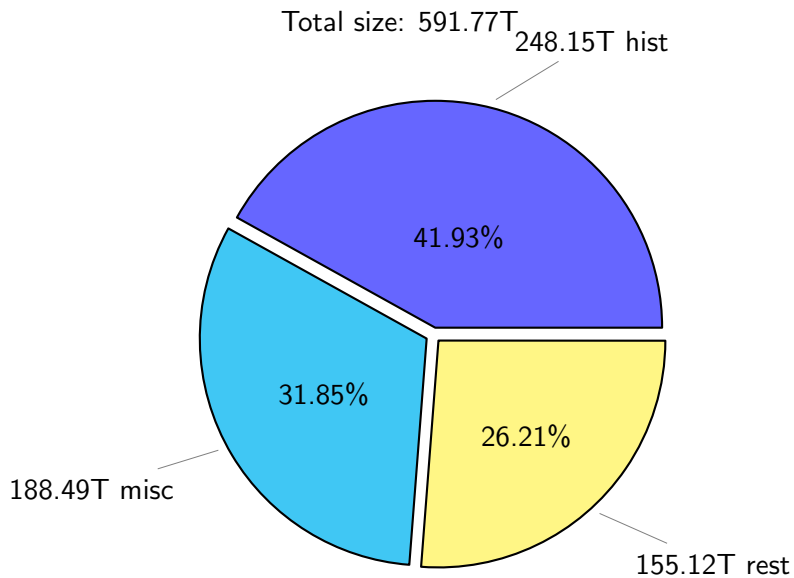

NS9039K disk usage

February 5, 2023

notes:

- ▶ Excluded directories: ".snapshot", ".afm", ".ptrash".
- ▶ Compressed file: file name end with "gz", "bz2", "tar", "zip" and NETCDF4 "nc"
- ▶ Restart files: path contains '/rest/'
- ▶ History files: path contains '/hist/'
- ▶ Items <3 % will be count as 'others'.
- ▶ Additional hard links are excluded.
- ▶ Monthly report: disk_ns9039k_YYYYMMDD.pdf
- ▶ Latest report: latest.pdf
- ▶ Ignored directories due to permission denied: filelist_classfy.err.txt
- ▶ Summary table: sizeTable.txt

NS9039K total disk usage

Total size: 591.77T
88.76T ingo

NS9039K file types usage

NS9039K history files usage

NS9039K restart files usage

Total size: 155.12T

NS9039K misc files usage

Total size: 188.49T

NS9039K total compressed

370.71T compressed

Total size: 591.77T

221.06T uncompressed

NS9039K uncompressed files usage

Total size: 221.06T

NS9039K NorCPM/cases/*

No data