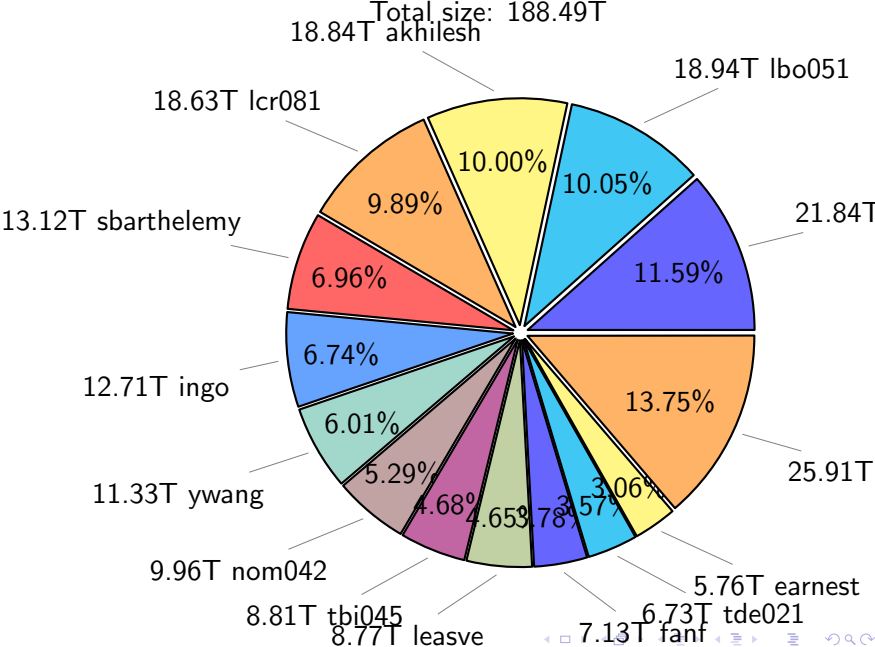

NS9039K total disk usage

Total size: 591.77T
88.76T ingo

NS9039K file types usage

NS9039K history files usage

NS9039K restart files usage

Total size: 155.12T

NS9039K misc files usage

Total size: 188.49T

NS9039K total compressed

370.71T compressed

Total size: 591.77T

221.06T uncompressed

NS9039K uncompressed files usage

Total size: 221.06T

NS9039K NorCPM/cases/*

No data

NS9039K shared/*

No data