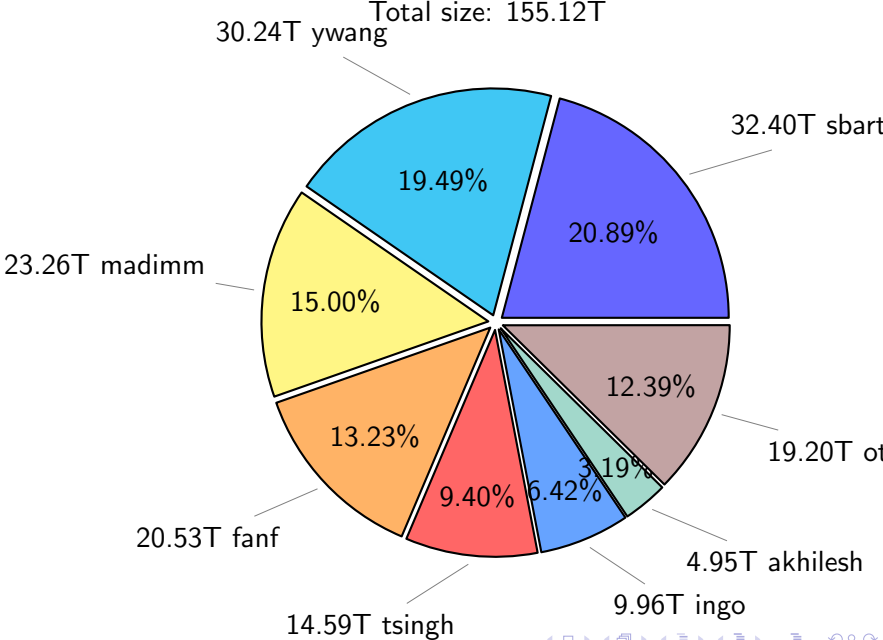

NS9039K total disk usage

Total size: 591.77T
88.76T ingo

NS9039K file types usage

NS9039K history files usage

NS9039K restart files usage

Total size: 155.12T

NS9039K misc files usage

Total size: 188.49T

NS9039K total compressed

370.71T compressed

Total size: 591.77T

221.06T uncompressed

NS9039K uncompressed files usage

Total size: 221.06T

NS9039K NorCPM/cases/*

No data