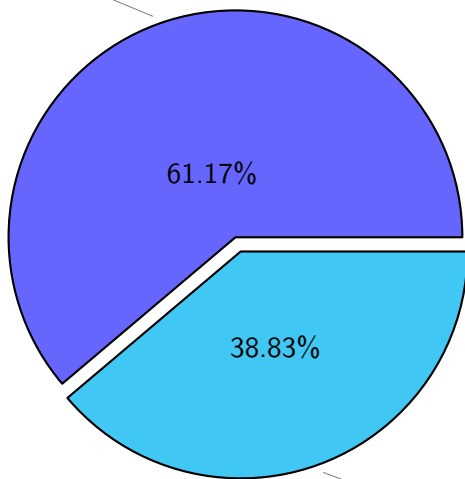

Total size: 187.31T

18.84T akhilesh

18.94T lbo051

18.63T lcr081

13.12T sbarthelemy

21.70T

12.69T ingo

25.64T

10.58T ywang

9.96T nom042

5.76T earnest

8.81T tbi045

8.77T leasve

7.13T fant

6.73T tde021

NS9039K total compressed

Total size: 567.49T
347.16T compressed

220.33T uncompressed

NS9039K uncompressed files usage

Total size: 220.33T

NS9039K NorCPM/cases/*

No data

NS9039K shared/*

No data