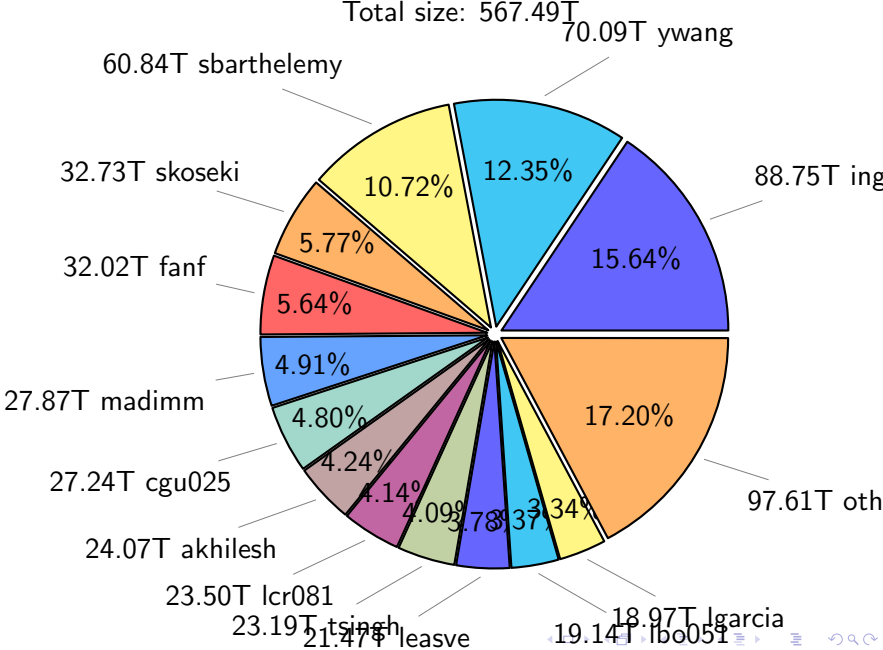

NS9039K disk usage

January 29, 2023

notes:

- ▶ Excluded directories: ".snapshot", ".afm", ".ptrash".
- ▶ Compressed file: file name end with "gz", "bz2", "tar", "zip" and NETCDF4 "nc"
- ▶ Restart files: path contains '/rest/'
- ▶ History files: path contains '/hist/'
- ▶ Items <3 % will be count as 'others'.
- ▶ Additional hard links are excluded.
- ▶ Monthly report: disk_ns9039k_YYYYMMDD.pdf
- ▶ Latest report: latest.pdf
- ▶ Ignored directories due to permission denied: filelist_classfy.err.txt
- ▶ Summary table: sizeTable.txt

NS9039K total disk usage

Total size: 567.49T

NS9039K file types usage

NS9039K history files usage

Total size: 231.01T

NS9039K restart files usage

Total size: 149.16T
24.28T ywang

NS9039K misc files usage

Total size: 187.31T

18.84T akhilesh

18.94T lbo051

18.63T lcr081

13.12T sbarthelemy

21.70T

12.69T ingo

25.64T

Total size: 567.49T
347.16T compressed

220.33T uncompressed

NS9039K uncompressed files usage

Total size: 220.33T

NS9039K NorCPM/cases/*

No data

NS9039K shared/*

No data