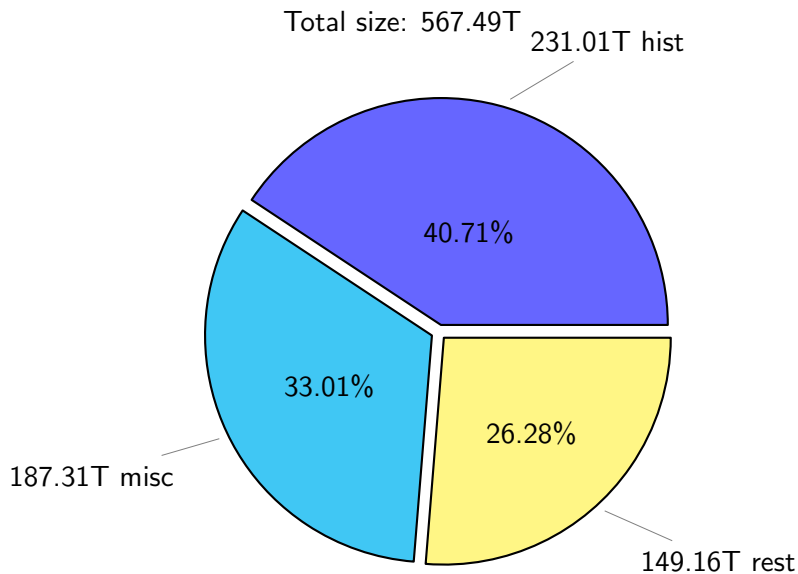

NS9039K disk usage

January 29, 2023

notes:

- ▶ Excluded directories: ".snapshot", ".afm", ".ptrash".
- ▶ Compressed file: file name end with "gz", "bz2", "tar", "zip" and NETCDF4 "nc"
- ▶ Restart files: path contains '/rest/'
- ▶ History files: path contains '/hist/'
- ▶ Items <3 % will be count as 'others'.
- ▶ Additional hard links are excluded.
- ▶ Monthly report: disk_ns9039k_YYYYMMDD.pdf
- ▶ Latest report: latest.pdf
- ▶ Ignored directories due to permission denied: filelist_classfy.err.txt
- ▶ Summary table: sizeTable.txt

NS9039K total disk usage

Total size: 567.49T

NS9039K file types usage

NS9039K history files usage

Total size: 231.01T

NS9039K restart files usage

Total size: 149.16T
24.28T ywang

NS9039K misc files usage

Total size: 187.31T

18.84T akhilesh

18.94T lbo051

18.63T lcr081

13.12T sbarthelemy

21.70T

12.69T ingo

25.64T

Total size: 567.49T
347.16T compressed

220.33T uncompressed

NS9039K uncompressed files usage

Total size: 220.33T

NS9039K NorCPM/cases/*

No data

NS9039K shared/*

No data