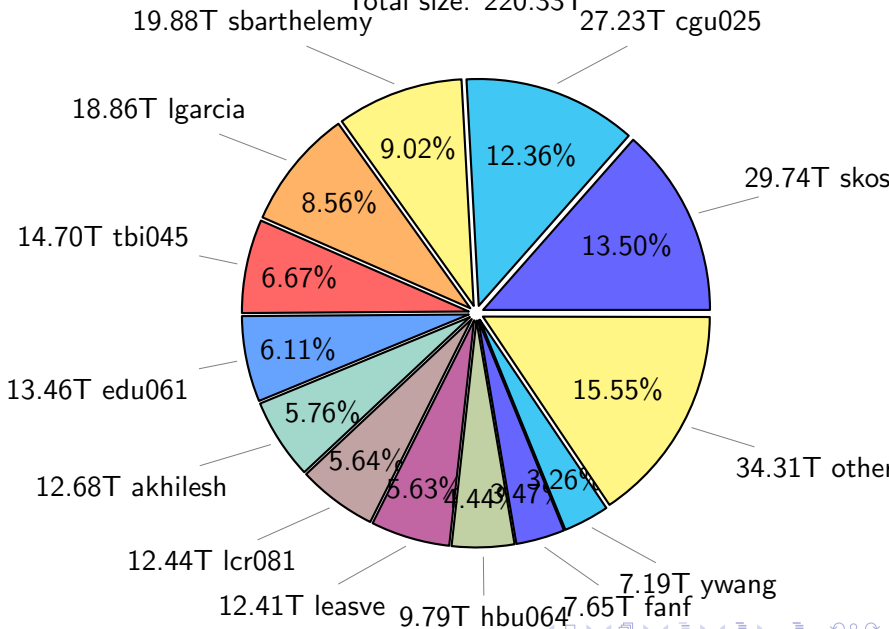

NS9039K total disk usage

Total size: 567.49T

NS9039K file types usage

NS9039K history files usage

Total size: 231.01T

NS9039K restart files usage

Total size: 149.16T
24.28T ywang

NS9039K misc files usage

Total size: 187.31T

18.84T akhilesh

18.94T lbo051

18.63T lcr081

13.12T sbarthelemy

21.70T

12.69T ingo

25.64T

10.58T ywang

9.96T nom042

5.76T earnest

8.81T tbi045

8.77T leasve

7.13T fant

6.73T tde021

NS9039K total compressed

Total size: 567.49T
347.16T compressed

220.33T uncompressed

NS9039K uncompressed files usage

Total size: 220.33T

NS9039K NorCPM/cases/*

No data

NS9039K shared/*

No data