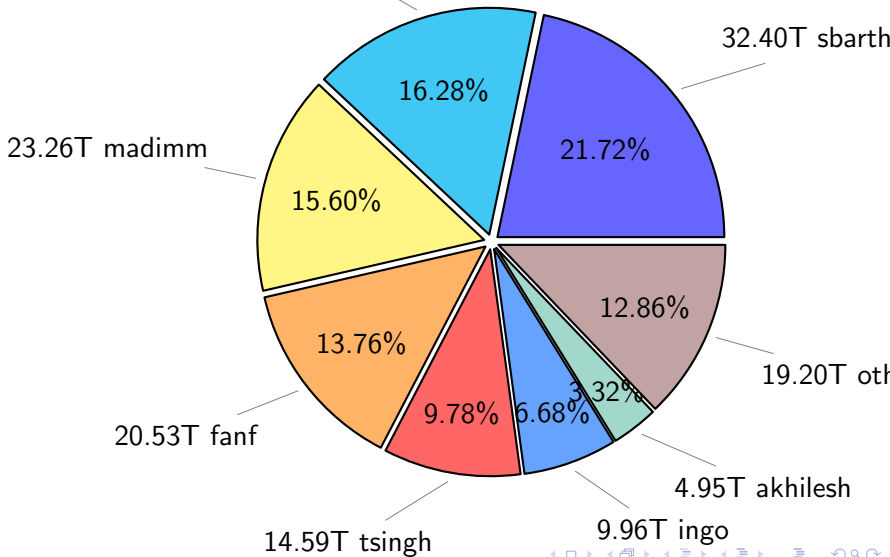

NS9039K total disk usage

Total size: 567.49T

NS9039K file types usage

NS9039K history files usage

Total size: 231.01T

NS9039K restart files usage

Total size: 149.16T
24.28T ywang

NS9039K misc files usage

Total size: 187.31T

18.84T akhilesh

18.94T lbo051

18.63T lcr081

13.12T sbarthelemy

21.70T

12.69T ingo

25.64T