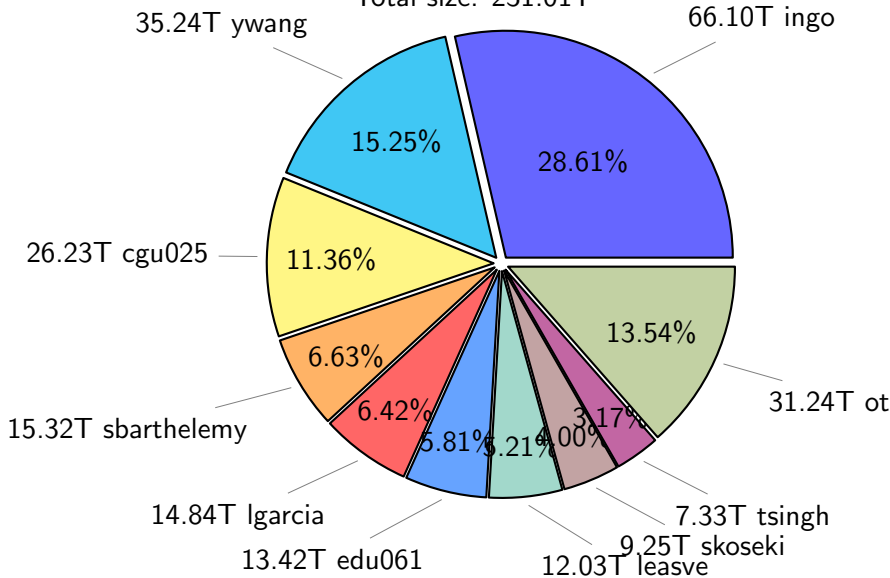

NS9039K total disk usage

Total size: 567.49T

NS9039K file types usage

NS9039K history files usage

Total size: 231.01T

NS9039K restart files usage

Total size: 149.16T
24.28T ywang

NS9039K misc files usage

Total size: 187.31T

18.84T akhilesh

18.94T lbo051

18.63T lcr081

13.12T sbarthelemy

21.70T

12.69T ingo

25.64T

Total size: 567.49T
347.16T compressed

220.33T uncompressed

NS9039K uncompressed files usage

Total size: 220.33T

NS9039K NorCPM/cases/*

No data

NS9039K shared/*

No data