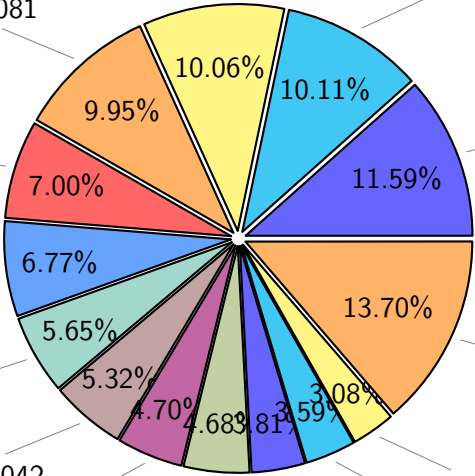

Total size: 187.31T

18.84T akhilesh

18.94T lbo051

18.63T lcr081

13.12T sbarthelemy

21.70T

12.69T ingo

25.64T

10.58T ywang

9.96T nom042

5.76T earnest

8.81T tbi045

8.77T leasve

7.13T fant

6.73T tde021

NS9039K total compressed

Total size: 567.49T
347.16T compressed

220.33T uncompressed

NS9039K uncompressed files usage

Total size: 220.33T

NS9039K NorCPM/cases/*

No data

NS9039K shared/*

No data