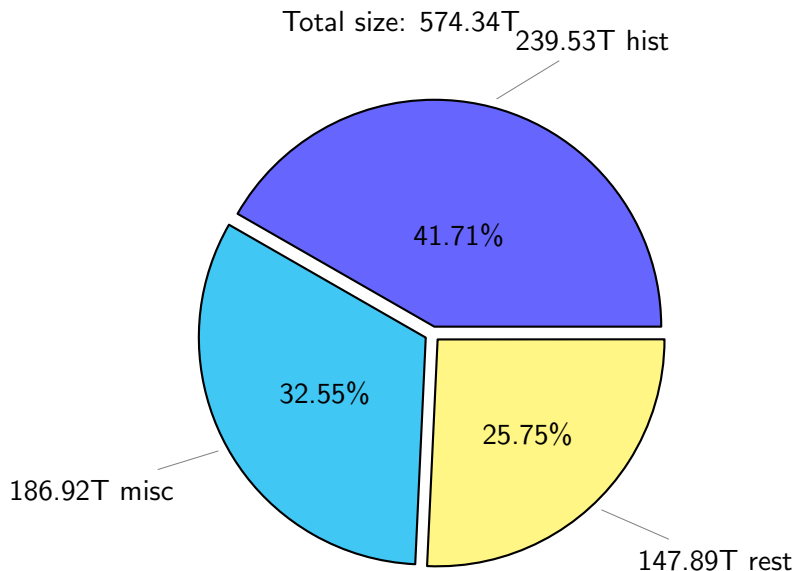

NS9039K disk usage

January 15, 2023

notes:

- ▶ Excluded directories: ".snapshot", ".afm", ".ptrash".
- ▶ Compressed file: file name end with "gz", "bz2", "tar", "zip" and NETCDF4 "nc"
- ▶ Restart files: path contains '/rest/'
- ▶ History files: path contains '/hist/'
- ▶ Items <3 % will be count as 'others'.
- ▶ Additional hard links are excluded.
- ▶ Monthly report: disk_ns9039k_YYYYMMDD.pdf
- ▶ Latest report: latest.pdf
- ▶ Ignored directories due to permission denied: filelist_classfy.err.txt
- ▶ Summary table: sizeTable.txt

NS9039K total disk usage

Total size: 574.34T

NS9039K file types usage

NS9039K history files usage

Total size: 239.53T

NS9039K restart files usage

Total size: 147.89T
24.00T ywang

NS9039K misc files usage

Total size: 186.92T
18.84T akhilesh

NS9039K total compressed

355.84T compressed

Total size: 574.34T

218.50T uncompressed

NS9039K uncompressed files usage

Total size: 218.50T

NS9039K NorCPM/cases/*