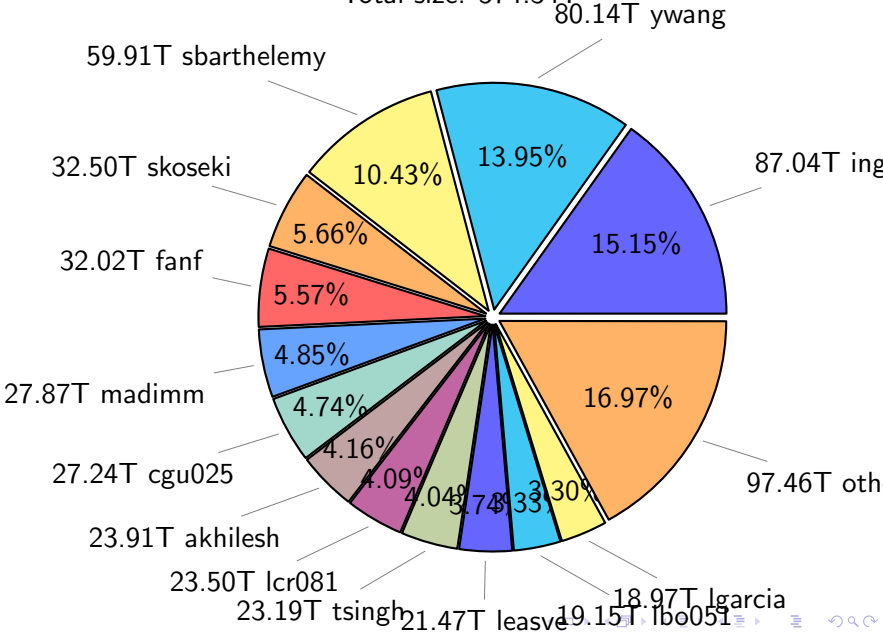

NS9039K disk usage

January 15, 2023

notes:

- ▶ Excluded directories: ".snapshot", ".afm", ".ptrash".
- ▶ Compressed file: file name end with "gz", "bz2", "tar", "zip" and NETCDF4 "nc"
- ▶ Restart files: path contains '/rest/'
- ▶ History files: path contains '/hist/'
- ▶ Items <3 % will be count as 'others'.
- ▶ Additional hard links are excluded.
- ▶ Monthly report: disk_ns9039k_YYYYMMDD.pdf
- ▶ Latest report: latest.pdf
- ▶ Ignored directories due to permission denied: filelist_classfy.err.txt
- ▶ Summary table: sizeTable.txt

NS9039K total disk usage

Total size: 574.34T

NS9039K file types usage

NS9039K history files usage

Total size: 239.53T

NS9039K restart files usage

Total size: 147.89T
24.00T ywang

NS9039K misc files usage

Total size: 186.92T
18.84T akhilesh

NS9039K total compressed

355.84T compressed

Total size: 574.34T

218.50T uncompressed

NS9039K uncompressed files usage

Total size: 218.50T

NS9039K NorCPM/cases/*