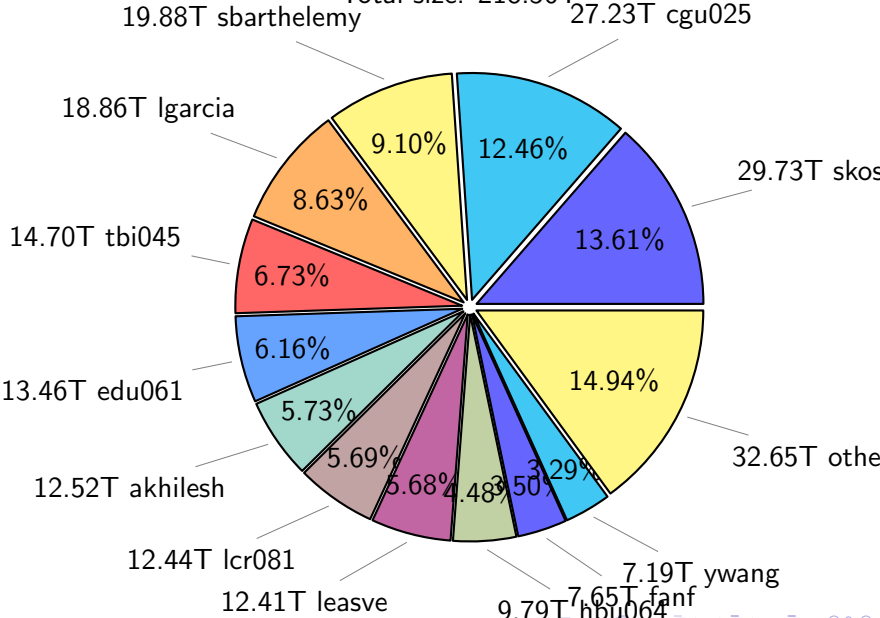

NS9039K total disk usage

Total size: 574.34T

NS9039K file types usage

NS9039K history files usage

Total size: 239.53T

NS9039K restart files usage

Total size: 147.89T
24.00T ywang

NS9039K misc files usage

Total size: 186.92T
18.84T akhilesh

NS9039K total compressed

355.84T compressed

Total size: 574.34T

218.50T uncompressed

NS9039K uncompressed files usage

Total size: 218.50T

NS9039K NorCPM/cases/*

No data

NS9039K shared/*

No data