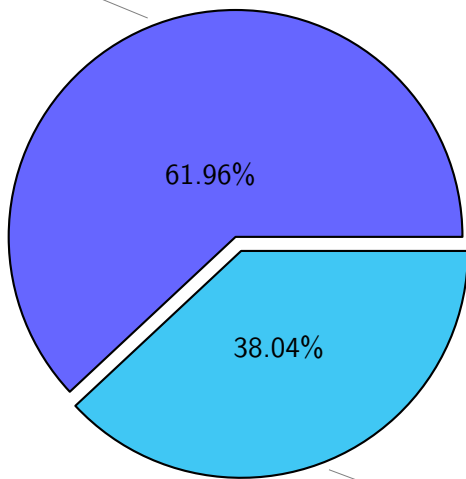

NS9039K total disk usage

Total size: 574.34T

NS9039K file types usage

NS9039K history files usage

Total size: 239.53T

NS9039K restart files usage

Total size: 147.89T
24.00T ywang

NS9039K misc files usage

Total size: 186.92T
18.84T akhilesh

NS9039K total compressed

355.84T compressed

Total size: 574.34T

218.50T uncompressed

NS9039K uncompressed files usage

Total size: 218.50T

NS9039K NorCPM/cases/*