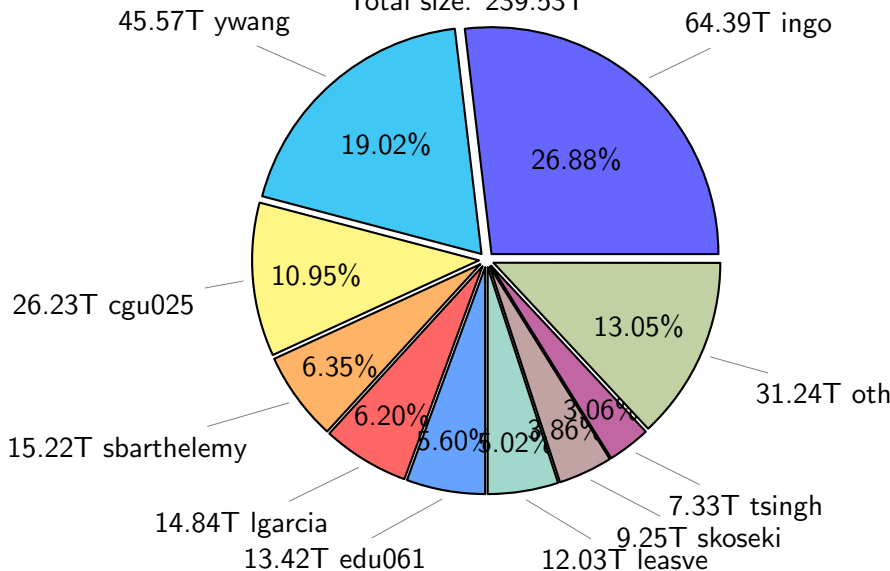

NS9039K total disk usage

Total size: 574.34T

NS9039K file types usage

NS9039K history files usage

Total size: 239.53T

NS9039K restart files usage

Total size: 147.89T
24.00T ywang

NS9039K misc files usage

Total size: 186.92T
18.84T akhilesh

NS9039K total compressed

355.84T compressed

Total size: 574.34T

218.50T uncompressed

NS9039K uncompressed files usage

Total size: 218.50T

NS9039K NorCPM/cases/*

No data

NS9039K shared/*

No data