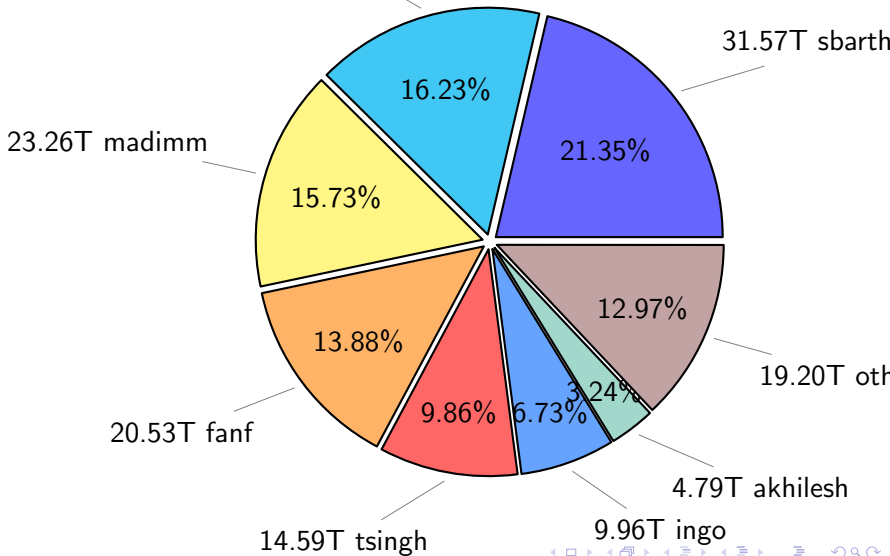

NS9039K total disk usage

Total size: 574.34T

NS9039K file types usage

NS9039K history files usage

Total size: 239.53T

NS9039K restart files usage

Total size: 147.89T
24.00T ywang

NS9039K misc files usage

Total size: 186.92T
18.84T akhilesh

NS9039K total compressed

355.84T compressed

Total size: 574.34T

218.50T uncompressed

NS9039K uncompressed files usage

Total size: 218.50T

NS9039K NorCPM/cases/*