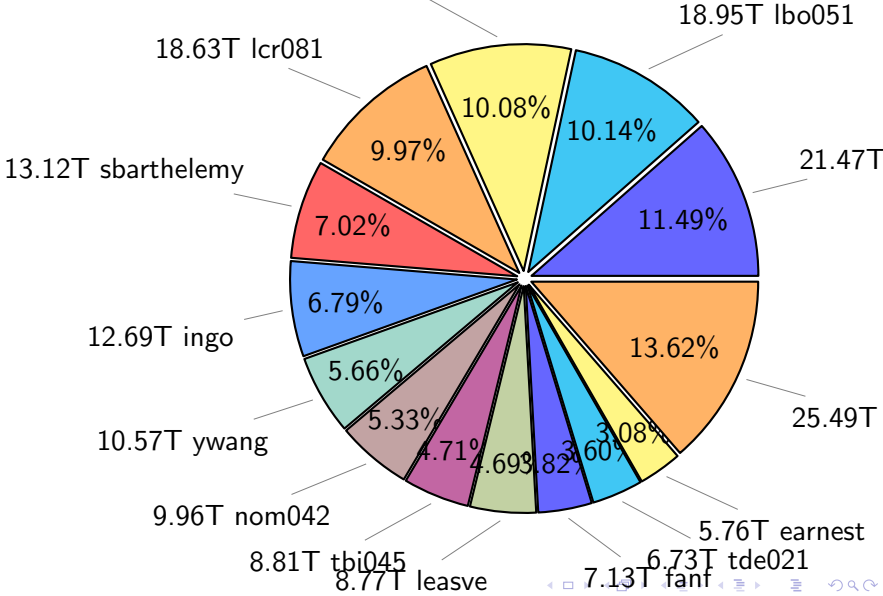

NS9039K total disk usage

Total size: 574.34T

NS9039K file types usage

NS9039K history files usage

Total size: 239.53T

NS9039K restart files usage

Total size: 147.89T
24.00T ywang

NS9039K misc files usage

Total size: 186.92T
18.84T akhilesh

NS9039K total compressed

355.84T compressed

Total size: 574.34T

218.50T uncompressed

NS9039K uncompressed files usage

Total size: 218.50T

NS9039K NorCPM/cases/*

No data

NS9039K shared/*

No data