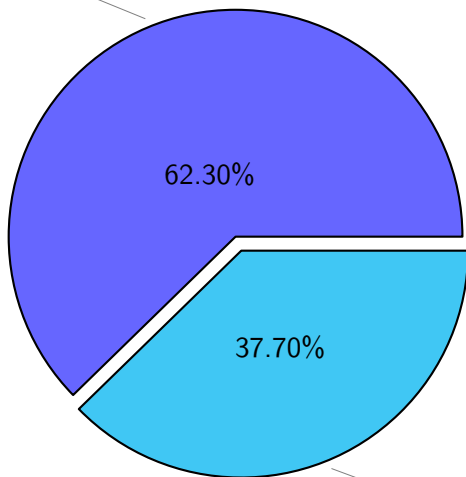

NS9039K total disk usage

Total size: 577.98T

NS9039K file types usage

NS9039K history files usage

NS9039K restart files usage

Total size: 153.19T

NS9039K misc files usage

NS9039K total compressed

Total size: 577.98T

360.10T compressed

217.88T uncompressed

NS9039K uncompressed files usage

Total size: 217.88T

NS9039K NorCPM/cases/*

No data

NS9039K shared/*