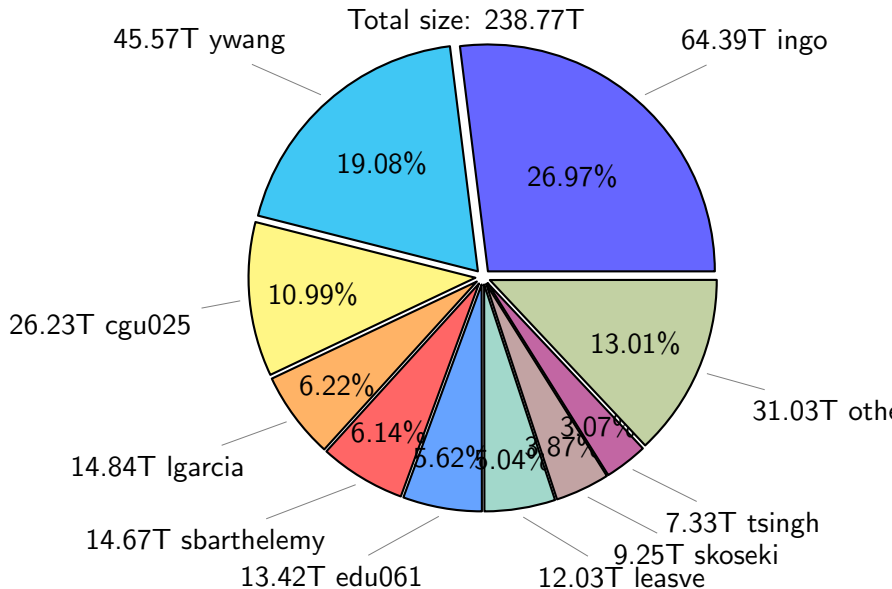

NS9039K total disk usage

Total size: 577.98T

NS9039K file types usage

NS9039K history files usage

NS9039K restart files usage

Total size: 153.19T

NS9039K misc files usage

NS9039K total compressed

Total size: 577.98T

360.10T compressed

217.88T uncompressed

NS9039K uncompressed files usage

Total size: 217.88T

NS9039K NorCPM/cases/*

No data

NS9039K shared/*