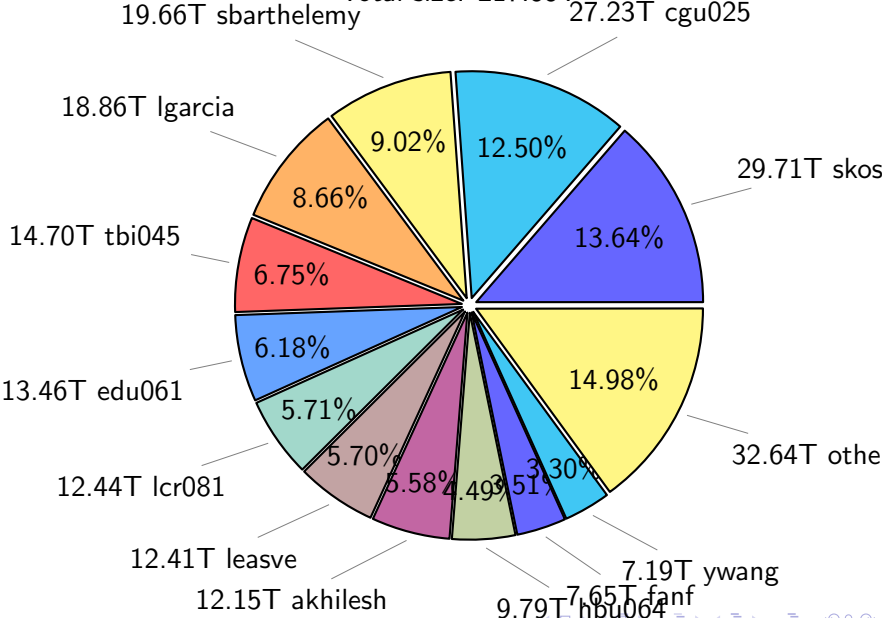

NS9039K total disk usage

Total size: 577.98T

NS9039K file types usage

NS9039K history files usage

NS9039K restart files usage

Total size: 153.19T

NS9039K misc files usage

NS9039K total compressed

Total size: 577.98T

360.10T compressed

217.88T uncompressed

NS9039K uncompressed files usage

Total size: 217.88T

NS9039K NorCPM/cases/*

No data

NS9039K shared/*