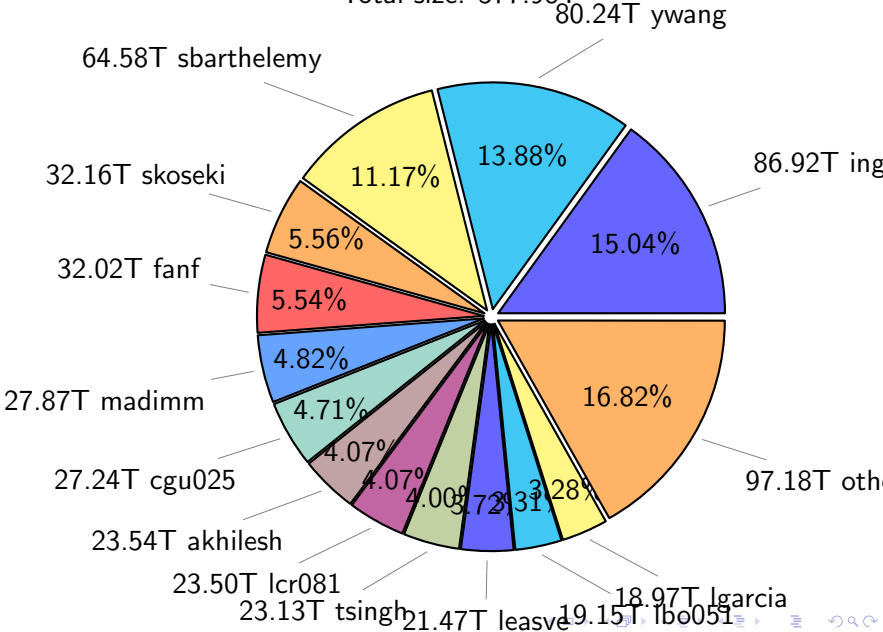

NS9039K disk usage

December 25, 2022

notes:

- ▶ Excluded directories: ".snapshot", ".afm", ".ptrash".
- ▶ Compressed file: file name end with "gz", "bz2", "tar", "zip" and NETCDF4 "nc"
- ▶ Restart files: path contains '/rest/'
- ▶ History files: path contains '/hist/'
- ▶ Items <3 % will be count as 'others'.
- ▶ Additional hard links are excluded.
- ▶ Monthly report: disk_ns9039k_YYYYMMDD.pdf
- ▶ Latest report: latest.pdf
- ▶ Ignored directories due to permission denied: filelist_classfy.err.txt
- ▶ Summary table: sizeTable.txt

NS9039K total disk usage

Total size: 577.98T

NS9039K file types usage

NS9039K history files usage

NS9039K restart files usage

Total size: 153.19T

NS9039K misc files usage

NS9039K total compressed

Total size: 577.98T

360.10T compressed

217.88T uncompressed

NS9039K uncompressed files usage

Total size: 217.88T

NS9039K NorCPM/cases/*

No data

NS9039K shared/*