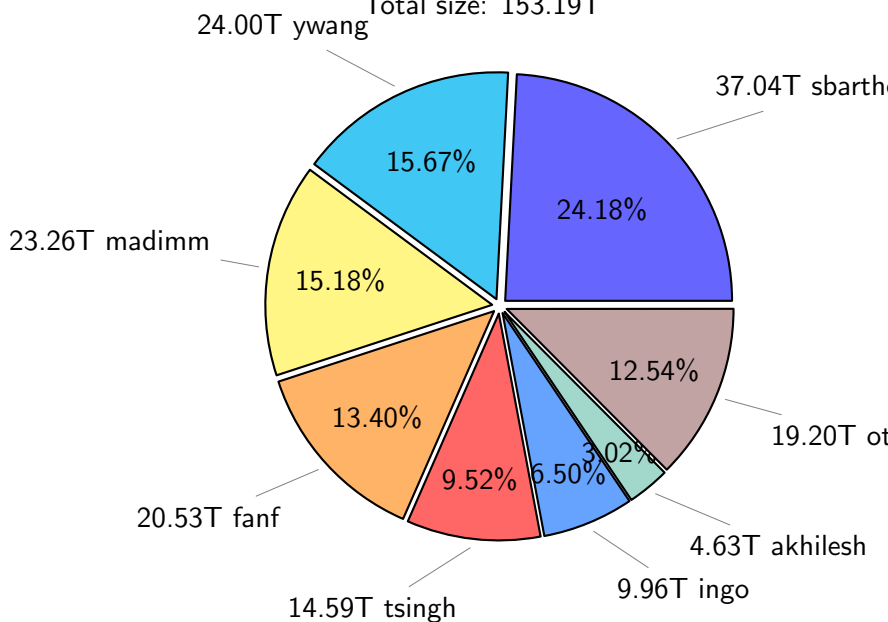

NS9039K total disk usage

Total size: 577.98T

NS9039K file types usage

NS9039K history files usage

NS9039K restart files usage

Total size: 153.19T

NS9039K misc files usage

NS9039K total compressed

Total size: 577.98T

360.10T compressed

217.88T uncompressed

NS9039K uncompressed files usage

Total size: 217.88T

NS9039K NorCPM/cases/*

No data

NS9039K shared/*