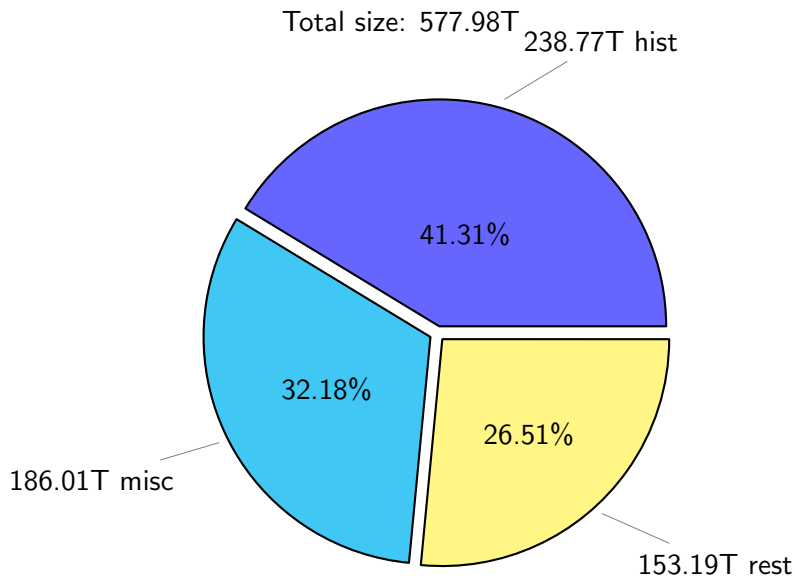

NS9039K disk usage

December 25, 2022

notes:

- ▶ Excluded directories: ".snapshot", ".afm", ".ptrash".
- ▶ Compressed file: file name end with "gz", "bz2", "tar", "zip" and NETCDF4 "nc"
- ▶ Restart files: path contains '/rest/'
- ▶ History files: path contains '/hist/'
- ▶ Items <3 % will be count as 'others'.
- ▶ Additional hard links are excluded.
- ▶ Monthly report: disk_ns9039k_YYYYMMDD.pdf
- ▶ Latest report: latest.pdf
- ▶ Ignored directories due to permission denied: filelist_classfy.err.txt
- ▶ Summary table: sizeTable.txt

NS9039K total disk usage

Total size: 577.98T

NS9039K file types usage

NS9039K history files usage

NS9039K restart files usage

Total size: 153.19T

NS9039K misc files usage

NS9039K total compressed

Total size: 577.98T

360.10T compressed

217.88T uncompressed

NS9039K uncompressed files usage

Total size: 217.88T

NS9039K NorCPM/cases/*

No data

NS9039K shared/*