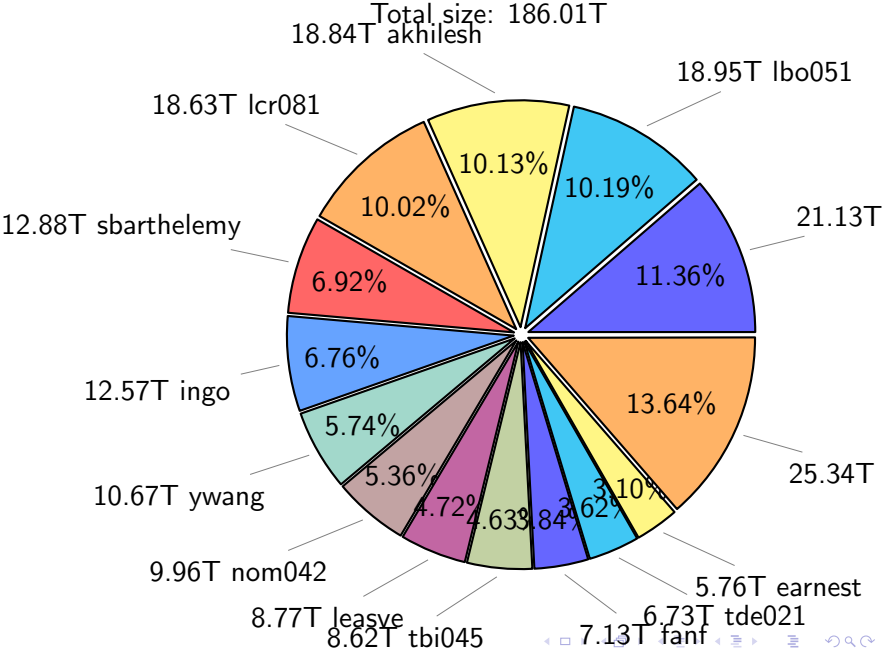

NS9039K disk usage

December 25, 2022

notes:

- ▶ Excluded directories: ".snapshot", ".afm", ".ptrash".
- ▶ Compressed file: file name end with "gz", "bz2", "tar", "zip" and NETCDF4 "nc"
- ▶ Restart files: path contains '/rest/'
- ▶ History files: path contains '/hist/'
- ▶ Items <3 % will be count as 'others'.
- ▶ Additional hard links are excluded.
- ▶ Monthly report: disk_ns9039k_YYYYMMDD.pdf
- ▶ Latest report: latest.pdf
- ▶ Ignored directories due to permission denied: filelist_classfy.err.txt
- ▶ Summary table: sizeTable.txt

NS9039K total disk usage

Total size: 577.98T

NS9039K file types usage

NS9039K history files usage

NS9039K restart files usage

Total size: 153.19T

NS9039K misc files usage

NS9039K total compressed

Total size: 577.98T

360.10T compressed

217.88T uncompressed

NS9039K uncompressed files usage

Total size: 217.88T

NS9039K NorCPM/cases/*

No data

NS9039K shared/*