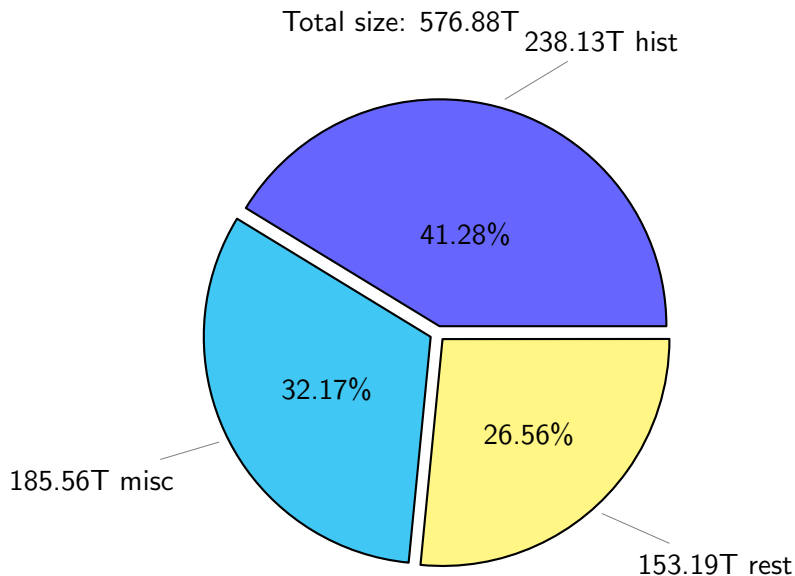

NS9039K disk usage

December 18, 2022

notes:

- ▶ Excluded directories: ".snapshot", ".afm", ".ptrash".
- ▶ Compressed file: file name end with "gz", "bz2", "tar", "zip" and NETCDF4 "nc"
- ▶ Restart files: path contains '/rest/'
- ▶ History files: path contains '/hist/'
- ▶ Items <3 % will be count as 'others'.
- ▶ Additional hard links are excluded.
- ▶ Monthly report: disk_ns9039k_YYYYMMDD.pdf
- ▶ Latest report: latest.pdf
- ▶ Ignored directories due to permission denied: filelist_classfy.err.txt
- ▶ Summary table: sizeTable.txt

NS9039K total disk usage

Total size: 576.88T

NS9039K file types usage

NS9039K history files usage

NS9039K restart files usage

Total size: 153.19T

NS9039K misc files usage

NS9039K total compressed

358.95T compressed Total size: 576.88T

217.93T uncompressed

NS9039K uncompressed files usage

Total size: 217.93T

NS9039K NorCPM/cases/*

No data

NS9039K shared/*

No data