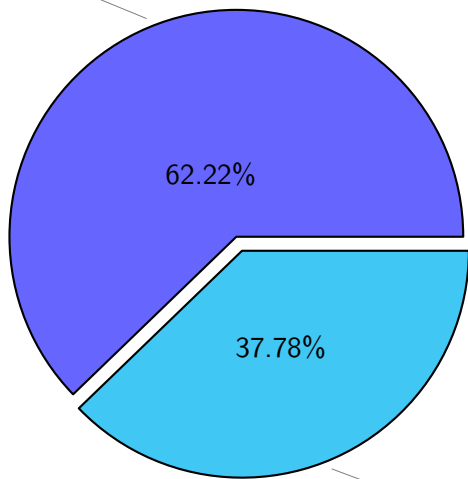

NS9039K total disk usage

Total size: 576.88T

NS9039K file types usage

NS9039K history files usage

NS9039K restart files usage

Total size: 153.19T

NS9039K misc files usage

NS9039K total compressed

358.95T compressed Total size: 576.88T

217.93T uncompressed

NS9039K uncompressed files usage

Total size: 217.93T

NS9039K NorCPM/cases/*

No data

NS9039K shared/*

No data