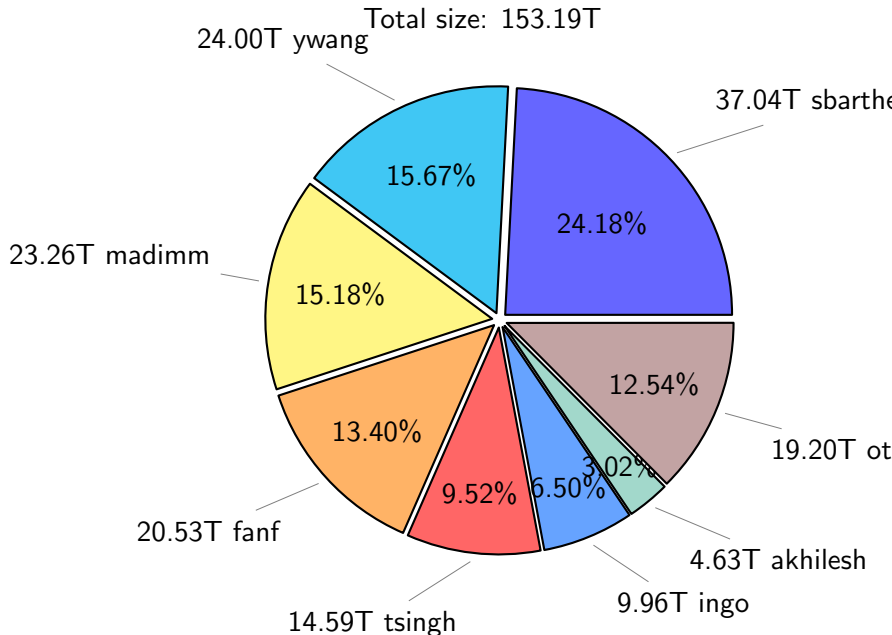

NS9039K total disk usage

Total size: 576.88T

NS9039K file types usage

NS9039K history files usage

NS9039K restart files usage

Total size: 153.19T

NS9039K misc files usage

NS9039K total compressed

358.95T compressed Total size: 576.88T

217.93T uncompressed

NS9039K uncompressed files usage

Total size: 217.93T

NS9039K NorCPM/cases/*

No data

NS9039K shared/*

No data