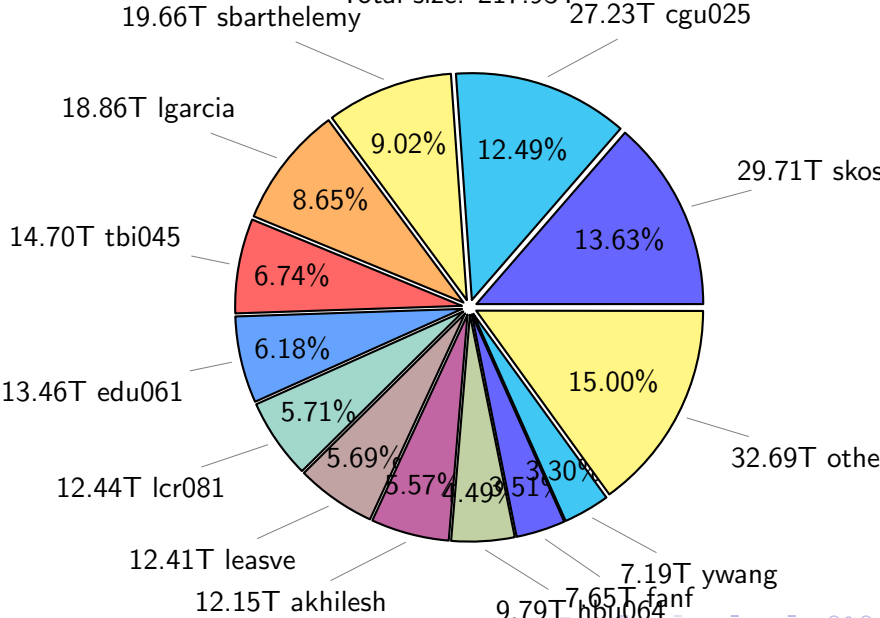

NS9039K disk usage

December 18, 2022

notes:

- ▶ Excluded directories: ".snapshot", ".afm", ".ptrash".
- ▶ Compressed file: file name end with "gz", "bz2", "tar", "zip" and NETCDF4 "nc"
- ▶ Restart files: path contains '/rest/'
- ▶ History files: path contains '/hist/'
- ▶ Items <3 % will be count as 'others'.
- ▶ Additional hard links are excluded.
- ▶ Monthly report: disk_ns9039k_YYYYMMDD.pdf
- ▶ Latest report: latest.pdf
- ▶ Ignored directories due to permission denied: filelist_classfy.err.txt
- ▶ Summary table: sizeTable.txt

NS9039K total disk usage

Total size: 576.88T

NS9039K file types usage

NS9039K history files usage

NS9039K restart files usage

Total size: 153.19T

NS9039K misc files usage

NS9039K total compressed

358.95T compressed Total size: 576.88T

217.93T uncompressed

NS9039K uncompressed files usage

Total size: 217.93T

NS9039K NorCPM/cases/*

No data

NS9039K shared/*

No data