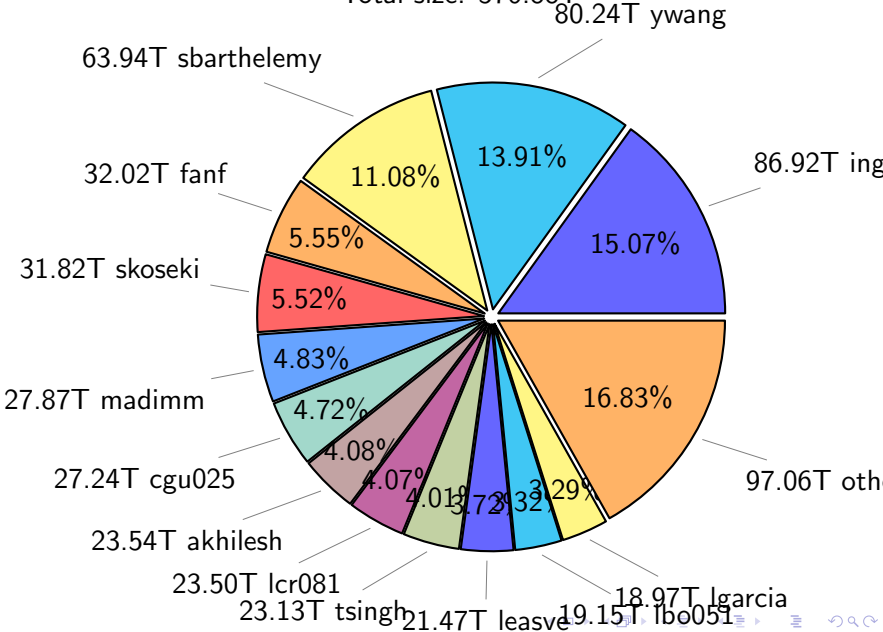

NS9039K disk usage

December 18, 2022

notes:

- ▶ Excluded directories: ".snapshot", ".afm", ".ptrash".
- ▶ Compressed file: file name end with "gz", "bz2", "tar", "zip" and NETCDF4 "nc"
- ▶ Restart files: path contains '/rest/'
- ▶ History files: path contains '/hist/'
- ▶ Items <3 % will be count as 'others'.
- ▶ Additional hard links are excluded.
- ▶ Monthly report: disk_ns9039k_YYYYMMDD.pdf
- ▶ Latest report: latest.pdf
- ▶ Ignored directories due to permission denied: filelist_classfy.err.txt
- ▶ Summary table: sizeTable.txt

NS9039K total disk usage

Total size: 576.88T

NS9039K file types usage

NS9039K history files usage

NS9039K restart files usage

Total size: 153.19T

NS9039K misc files usage

NS9039K total compressed

358.95T compressed Total size: 576.88T

217.93T uncompressed

NS9039K uncompressed files usage

Total size: 217.93T

NS9039K NorCPM/cases/*

No data

NS9039K shared/*

No data