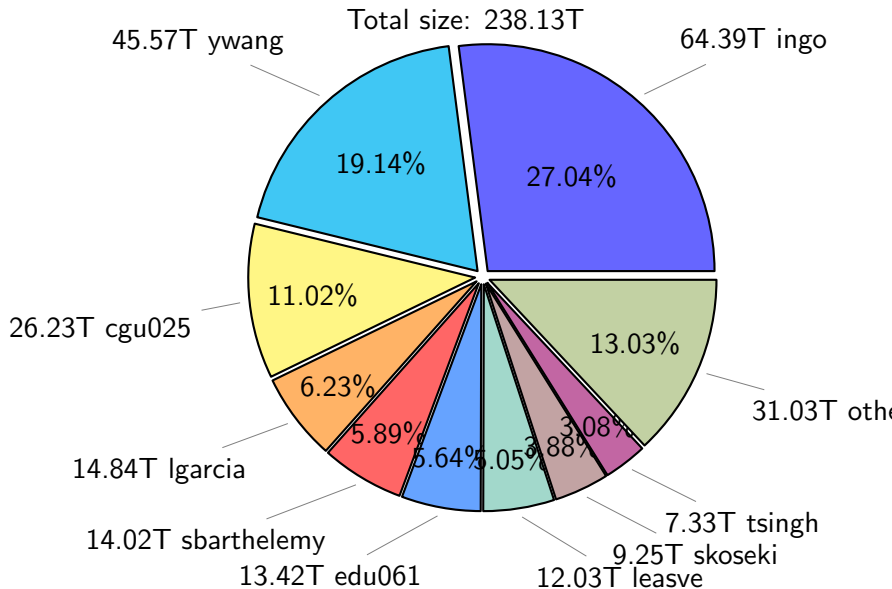

NS9039K total disk usage

Total size: 576.88T

NS9039K file types usage

NS9039K history files usage

NS9039K restart files usage

Total size: 153.19T

NS9039K misc files usage

NS9039K total compressed

358.95T compressed Total size: 576.88T

217.93T uncompressed

NS9039K uncompressed files usage

Total size: 217.93T

NS9039K NorCPM/cases/*

No data

NS9039K shared/*

No data