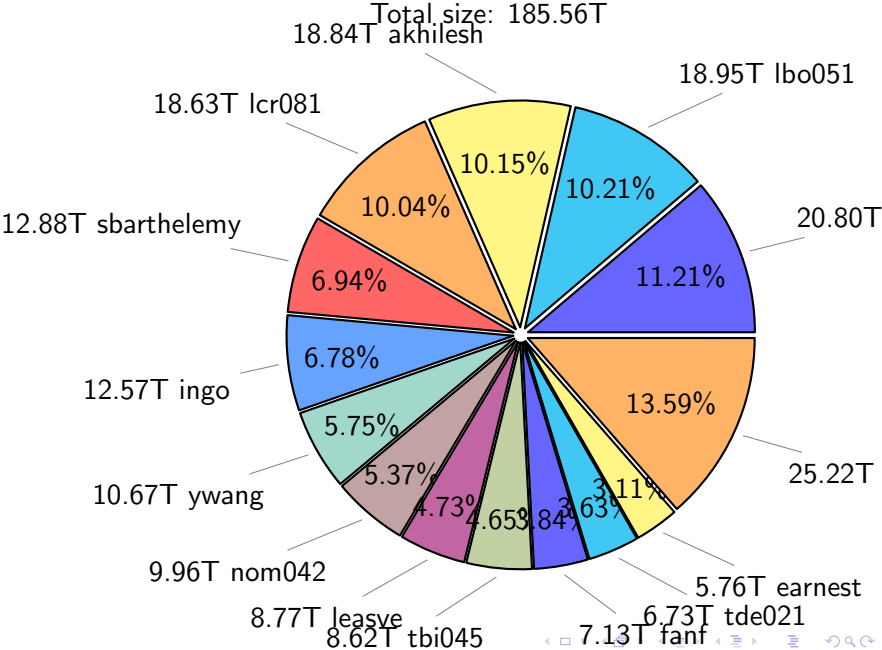

NS9039K disk usage

December 18, 2022

notes:

- ▶ Excluded directories: ".snapshot", ".afm", ".ptrash".
- ▶ Compressed file: file name end with "gz", "bz2", "tar", "zip" and NETCDF4 "nc"
- ▶ Restart files: path contains '/rest/'
- ▶ History files: path contains '/hist/'
- ▶ Items <3 % will be count as 'others'.
- ▶ Additional hard links are excluded.
- ▶ Monthly report: disk_ns9039k_YYYYMMDD.pdf
- ▶ Latest report: latest.pdf
- ▶ Ignored directories due to permission denied: filelist_classfy.err.txt
- ▶ Summary table: sizeTable.txt

NS9039K total disk usage

Total size: 576.88T

NS9039K file types usage

NS9039K history files usage

NS9039K restart files usage

Total size: 153.19T

NS9039K misc files usage

NS9039K total compressed

358.95T compressed Total size: 576.88T

217.93T uncompressed

NS9039K uncompressed files usage

Total size: 217.93T

NS9039K NorCPM/cases/*

No data

NS9039K shared/*

No data