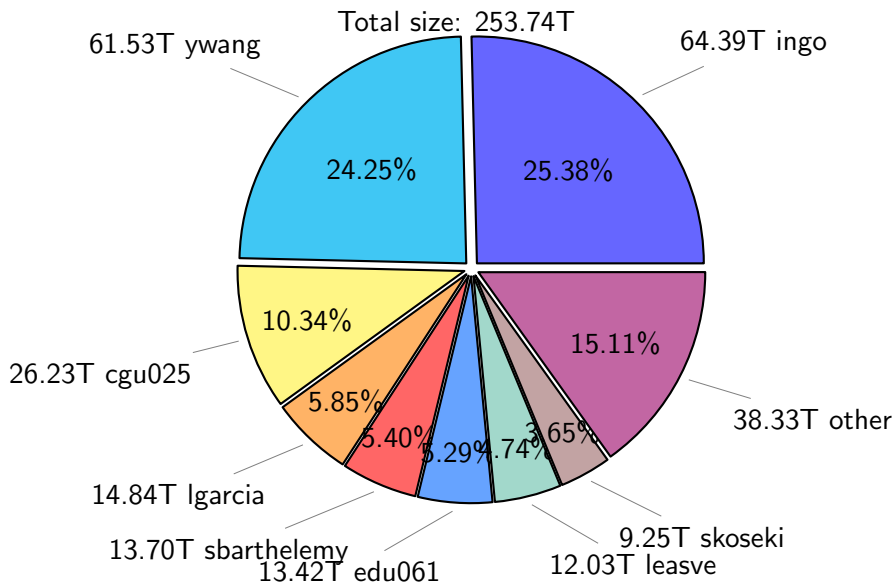

NS9039K total disk usage

Total size: 590.57T
86.92T ingo

NS9039K file types usage

NS9039K history files usage

NS9039K restart files usage

Total size: 152.60T

NS9039K misc files usage

NS9039K total compressed

373.32T compressed

Total size: 590.57T

217.25T uncompressed

NS9039K uncompressed files usage

Total size: 217.25T

NS9039K NorCPM/cases/*

No data

NS9039K shared/*