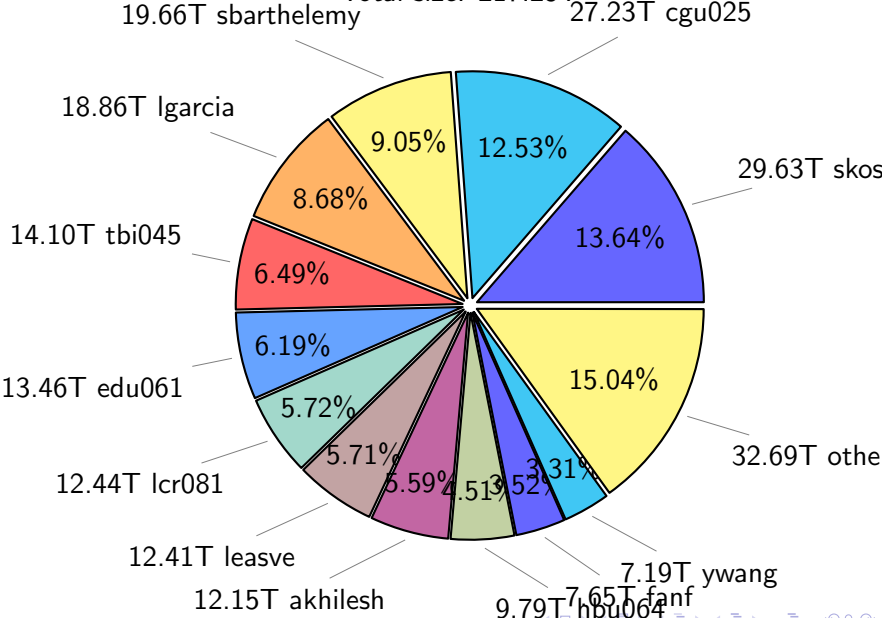

NS9039K total disk usage

Total size: 590.57T
86.92T ingo

NS9039K file types usage

NS9039K history files usage

NS9039K restart files usage

Total size: 152.60T

NS9039K misc files usage

NS9039K total compressed

373.32T compressed

Total size: 590.57T

217.25T uncompressed

NS9039K uncompressed files usage

Total size: 217.25T

NS9039K NorCPM/cases/*

No data

NS9039K shared/*