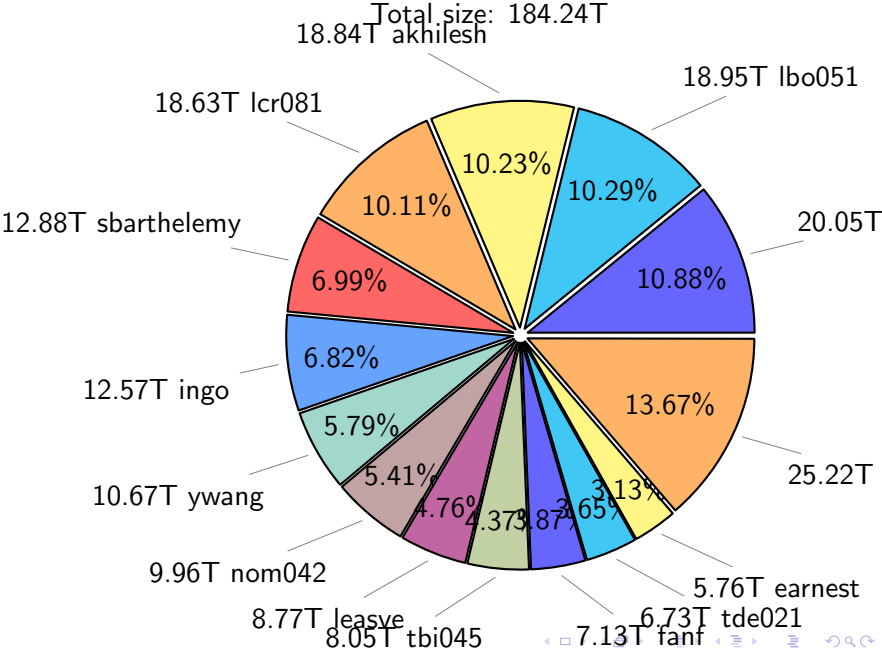

NS9039K total disk usage

Total size: 590.57T
86.92T ingo

NS9039K file types usage

NS9039K history files usage

NS9039K restart files usage

Total size: 152.60T

NS9039K misc files usage

NS9039K total compressed

373.32T compressed

Total size: 590.57T

217.25T uncompressed

NS9039K uncompressed files usage

Total size: 217.25T

NS9039K NorCPM/cases/*

No data

NS9039K shared/*