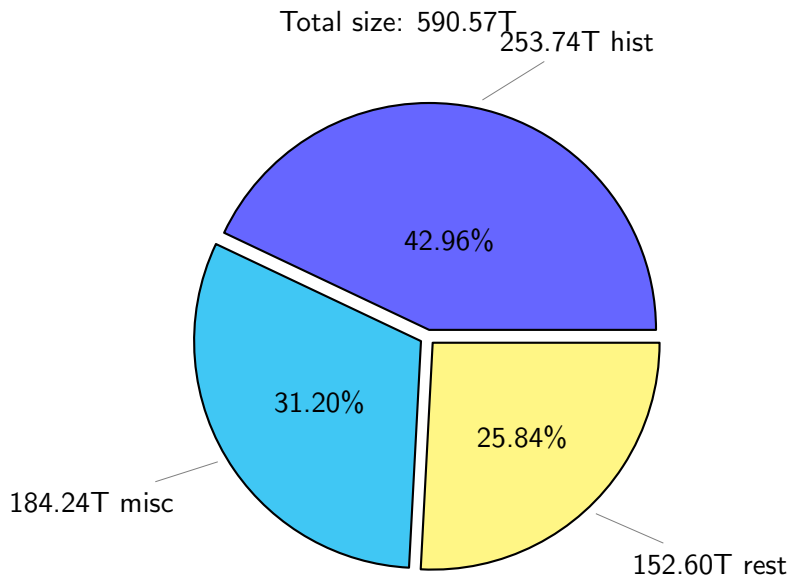

NS9039K disk usage

December 11, 2022

notes:

- ▶ Excluded directories: ".snapshot", ".afm", ".ptrash".
- ▶ Compressed file: file name end with "gz", "bz2", "tar", "zip" and NETCDF4 "nc"
- ▶ Restart files: path contains '/rest/'
- ▶ History files: path contains '/hist/'
- ▶ Items <3 % will be count as 'others'.
- ▶ Additional hard links are excluded.
- ▶ Monthly report: disk_ns9039k_YYYYMMDD.pdf
- ▶ Latest report: latest.pdf
- ▶ Ignored directories due to permission denied: filelist_classfy.err.txt
- ▶ Summary table: sizeTable.txt

NS9039K total disk usage

Total size: 590.57T
86.92T ingo

NS9039K file types usage

NS9039K history files usage

NS9039K restart files usage

Total size: 152.60T

NS9039K misc files usage

NS9039K total compressed

373.32T compressed

Total size: 590.57T

217.25T uncompressed

NS9039K uncompressed files usage

Total size: 217.25T

NS9039K NorCPM/cases/*

No data

NS9039K shared/*