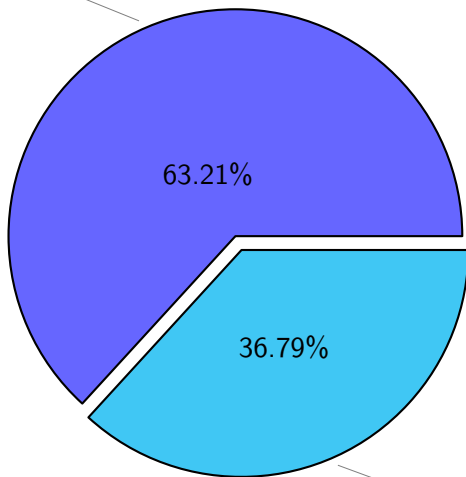

NS9039K total disk usage

Total size: 590.57T
86.92T ingo

NS9039K file types usage

NS9039K history files usage

NS9039K restart files usage

Total size: 152.60T

NS9039K misc files usage

NS9039K total compressed

373.32T compressed

Total size: 590.57T

217.25T uncompressed

NS9039K uncompressed files usage

Total size: 217.25T

NS9039K NorCPM/cases/*

No data

NS9039K shared/*