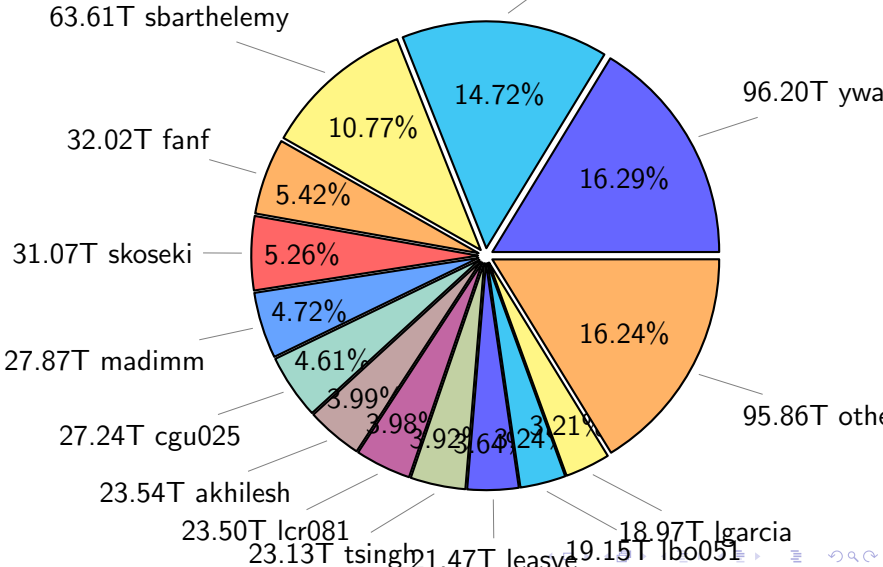

NS9039K disk usage

December 11, 2022

notes:

- ▶ Excluded directories: ".snapshot", ".afm", ".ptrash".
- ▶ Compressed file: file name end with "gz", "bz2", "tar", "zip" and NETCDF4 "nc"
- ▶ Restart files: path contains '/rest/'
- ▶ History files: path contains '/hist/'
- ▶ Items <3 % will be count as 'others'.
- ▶ Additional hard links are excluded.
- ▶ Monthly report: disk_ns9039k_YYYYMMDD.pdf
- ▶ Latest report: latest.pdf
- ▶ Ignored directories due to permission denied: filelist_classfy.err.txt
- ▶ Summary table: sizeTable.txt

NS9039K total disk usage

Total size: 590.57T
86.92T ingo

NS9039K file types usage

NS9039K history files usage

NS9039K restart files usage

Total size: 152.60T

NS9039K misc files usage

NS9039K total compressed

373.32T compressed

Total size: 590.57T

217.25T uncompressed

NS9039K uncompressed files usage

Total size: 217.25T

NS9039K NorCPM/cases/*

No data

NS9039K shared/*