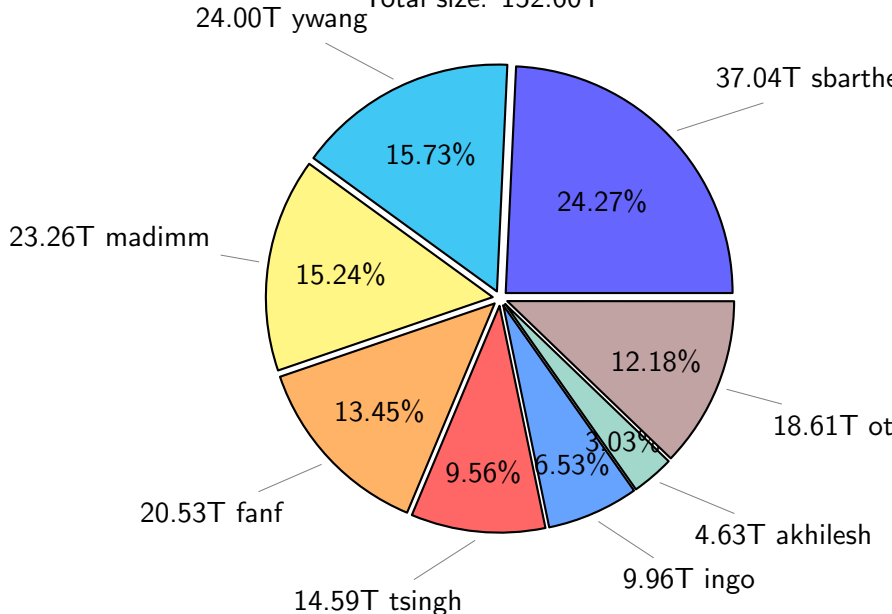

NS9039K total disk usage

Total size: 590.57T
86.92T ingo

NS9039K file types usage

NS9039K history files usage

NS9039K restart files usage

Total size: 152.60T

NS9039K misc files usage

NS9039K total compressed

373.32T compressed

Total size: 590.57T

217.25T uncompressed

NS9039K uncompressed files usage

Total size: 217.25T

NS9039K NorCPM/cases/*

No data

NS9039K shared/*