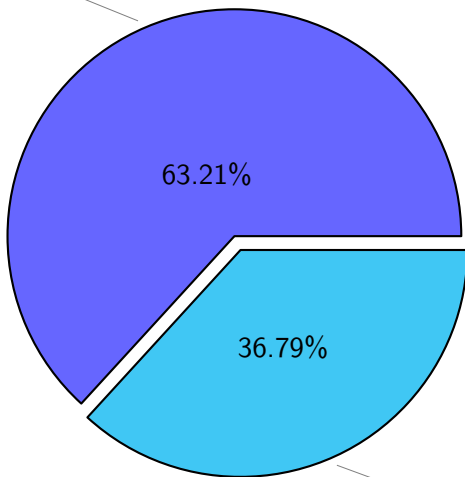

NS9039K total disk usage

Total size: 590.16T
86.92T ingo

NS9039K file types usage

NS9039K history files usage

NS9039K restart files usage

Total size: 152.60T

NS9039K misc files usage

Total size: 183.86T

NS9039K total compressed

373.04T compressed

Total size: 590.16T

217.13T uncompressed

NS9039K uncompressed files usage

Total size: 217.13T

NS9039K NorCPM/cases/*

No data