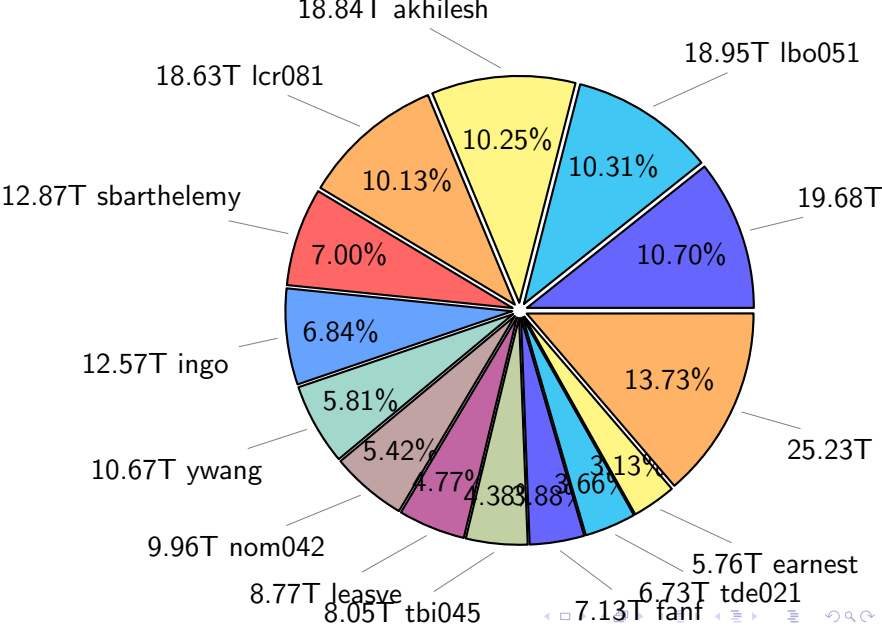

NS9039K disk usage

November 27, 2022

notes:

- ▶ Excluded directories: ".snapshot", ".afm", ".ptrash".
- ▶ Compressed file: file name end with "gz", "bz2", "tar", "zip" and NETCDF4 "nc"
- ▶ Restart files: path contains '/rest/'
- ▶ History files: path contains '/hist/'
- ▶ Items <3 % will be count as 'others'.
- ▶ Additional hard links are excluded.
- ▶ Monthly report: disk_ns9039k_YYYYMMDD.pdf
- ▶ Latest report: latest.pdf
- ▶ Ignored directories due to permission denied: filelist_classfy.err.txt
- ▶ Summary table: sizeTable.txt

NS9039K total disk usage

Total size: 590.16T
86.92T ingo

NS9039K file types usage

NS9039K history files usage

NS9039K restart files usage

Total size: 152.60T

NS9039K misc files usage

Total size: 183.86T

NS9039K total compressed

373.04T compressed

Total size: 590.16T

217.13T uncompressed

NS9039K uncompressed files usage

Total size: 217.13T

NS9039K NorCPM/cases/*

No data

NS9039K shared/*

No data