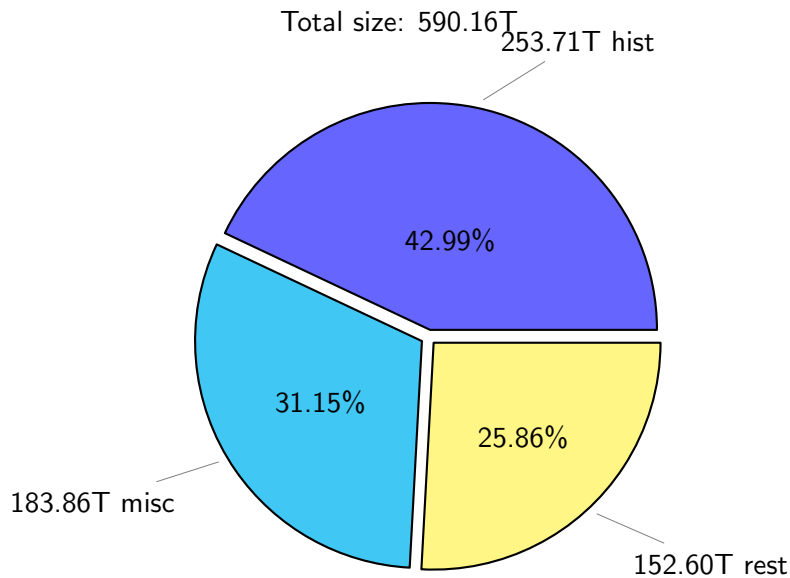

NS9039K disk usage

November 27, 2022

notes:

- ▶ Excluded directories: ".snapshot", ".afm", ".ptrash".
- ▶ Compressed file: file name end with "gz", "bz2", "tar", "zip" and NETCDF4 "nc"
- ▶ Restart files: path contains '/rest/'
- ▶ History files: path contains '/hist/'
- ▶ Items <3 % will be count as 'others'.
- ▶ Additional hard links are excluded.
- ▶ Monthly report: disk_ns9039k_YYYYMMDD.pdf
- ▶ Latest report: latest.pdf
- ▶ Ignored directories due to permission denied: filelist_classfy.err.txt
- ▶ Summary table: sizeTable.txt

NS9039K total disk usage

Total size: 590.16T
86.92T ingo

NS9039K file types usage

NS9039K history files usage

NS9039K restart files usage

Total size: 152.60T

NS9039K misc files usage

Total size: 183.86T

NS9039K total compressed

373.04T compressed

Total size: 590.16T

217.13T uncompressed

NS9039K uncompressed files usage

Total size: 217.13T

NS9039K NorCPM/cases/*

No data