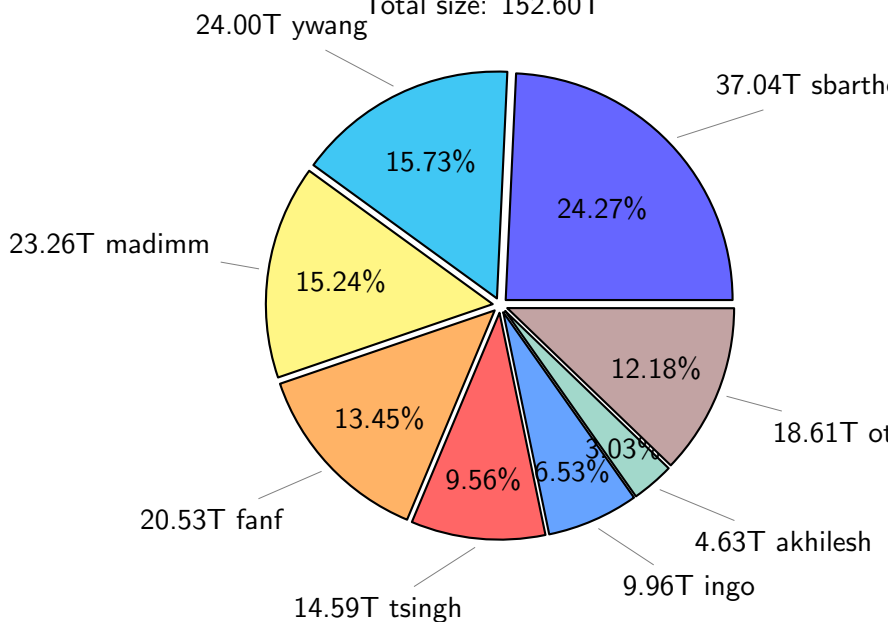

NS9039K total disk usage

Total size: 590.16T
86.92T ingo

NS9039K file types usage

NS9039K history files usage

NS9039K restart files usage

Total size: 152.60T

NS9039K misc files usage

Total size: 183.86T

NS9039K total compressed

373.04T compressed

Total size: 590.16T

217.13T uncompressed

NS9039K uncompressed files usage

Total size: 217.13T

NS9039K NorCPM/cases/*

No data

NS9039K shared/*

No data