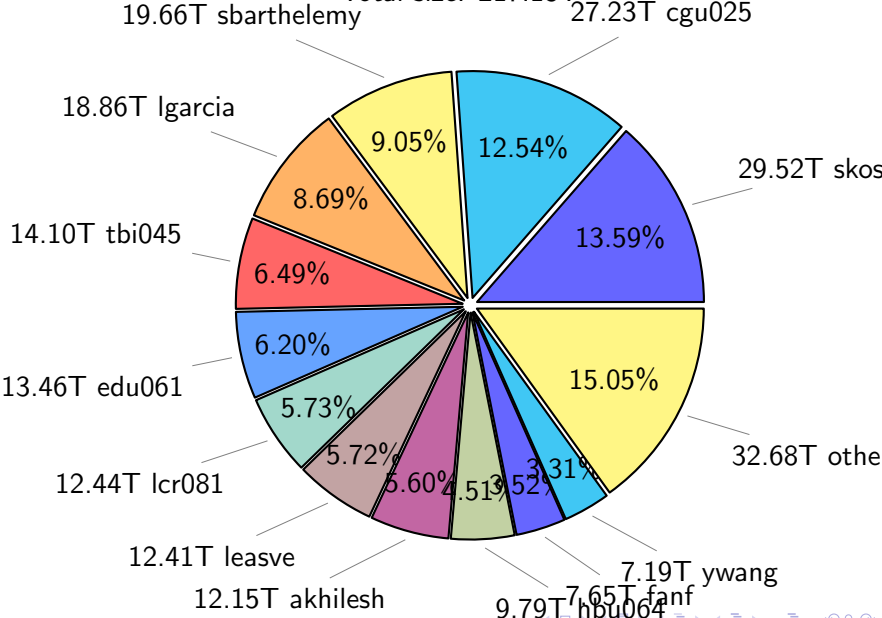

NS9039K total disk usage

Total size: 590.16T
86.92T ingo

NS9039K file types usage

NS9039K history files usage

NS9039K restart files usage

Total size: 152.60T

NS9039K misc files usage

Total size: 183.86T

NS9039K total compressed

373.04T compressed

Total size: 590.16T

217.13T uncompressed

NS9039K uncompressed files usage

Total size: 217.13T

NS9039K NorCPM/cases/*

No data

NS9039K shared/*

No data