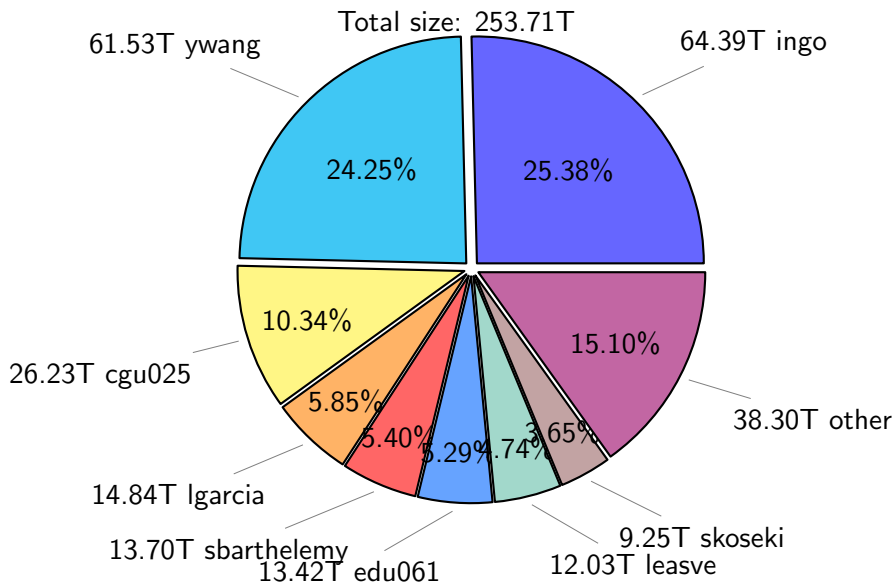

NS9039K total disk usage

Total size: 590.16T
86.92T ingo

NS9039K file types usage

NS9039K history files usage

NS9039K restart files usage

Total size: 152.60T

NS9039K misc files usage

Total size: 183.86T

NS9039K total compressed

373.04T compressed

Total size: 590.16T

217.13T uncompressed

NS9039K uncompressed files usage

Total size: 217.13T

NS9039K NorCPM/cases/*

No data

NS9039K shared/*

No data