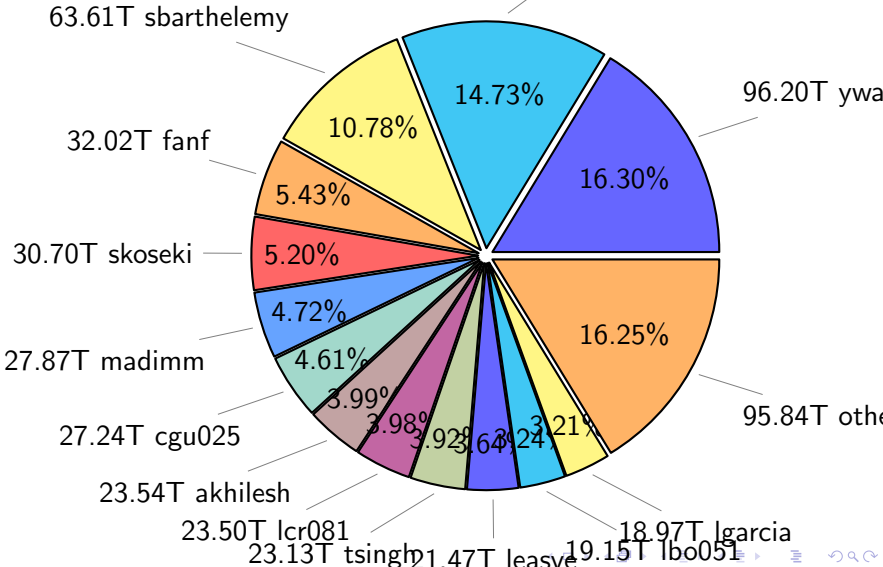

NS9039K disk usage

November 27, 2022

notes:

- ▶ Excluded directories: ".snapshot", ".afm", ".ptrash".
- ▶ Compressed file: file name end with "gz", "bz2", "tar", "zip" and NETCDF4 "nc"
- ▶ Restart files: path contains '/rest/'
- ▶ History files: path contains '/hist/'
- ▶ Items <3 % will be count as 'others'.
- ▶ Additional hard links are excluded.
- ▶ Monthly report: disk_ns9039k_YYYYMMDD.pdf
- ▶ Latest report: latest.pdf
- ▶ Ignored directories due to permission denied: filelist_classfy.err.txt
- ▶ Summary table: sizeTable.txt

NS9039K total disk usage

Total size: 590.16T
86.92T ingo

NS9039K file types usage

NS9039K history files usage

NS9039K restart files usage

Total size: 152.60T

NS9039K misc files usage

Total size: 183.86T

NS9039K total compressed

373.04T compressed

Total size: 590.16T

217.13T uncompressed

NS9039K uncompressed files usage

Total size: 217.13T

NS9039K NorCPM/cases/*

No data