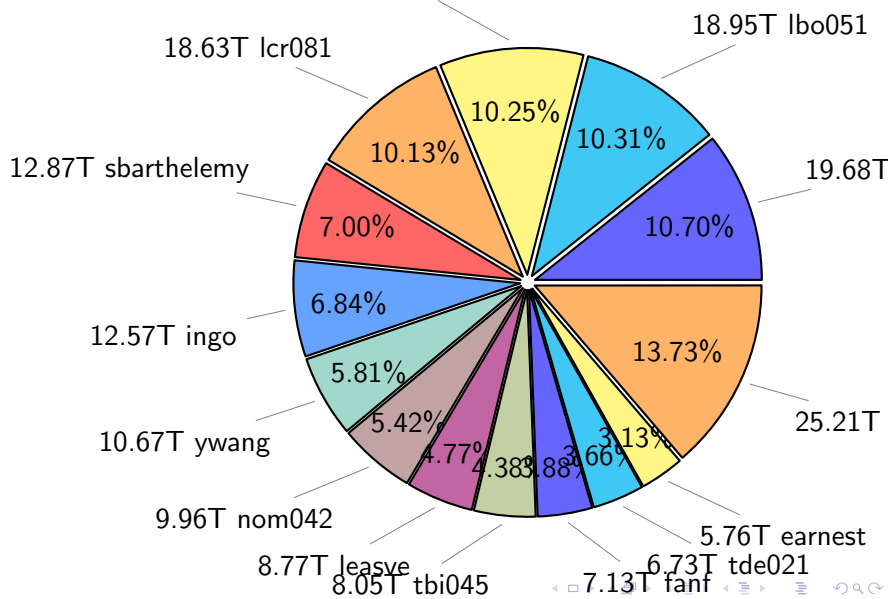

# NS9039K total disk usage

Total size: 590.16T  
86.92T ingo

# NS9039K history files usage

# NS9039K restart files usage

Total size: 152.60T

# NS9039K misc files usage

Total size: 183.85T  
18.84T akhilesh