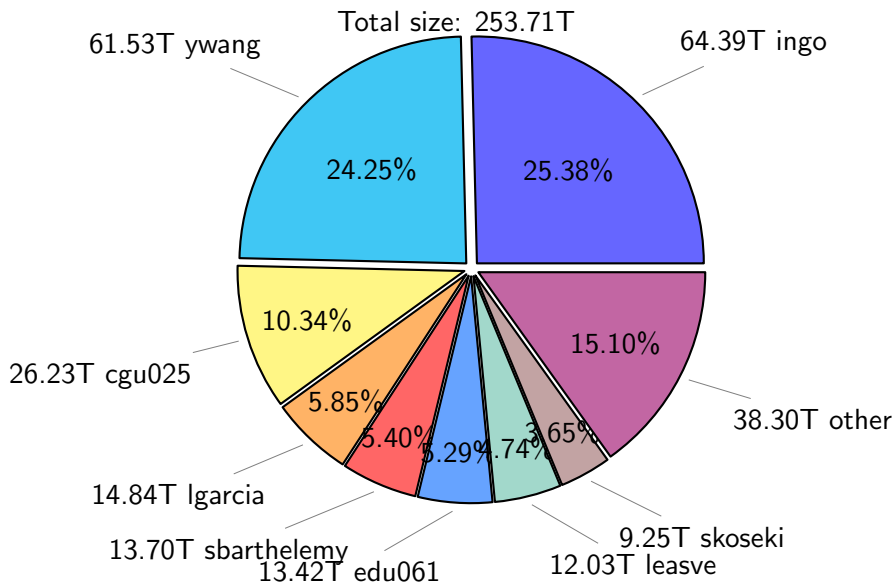

# NS9039K total disk usage

Total size: 590.16T  
86.92T ingo

## NS9039K file types usage

# NS9039K history files usage

# NS9039K misc files usage

Total size: 183.85T  
18.84T akhilesh