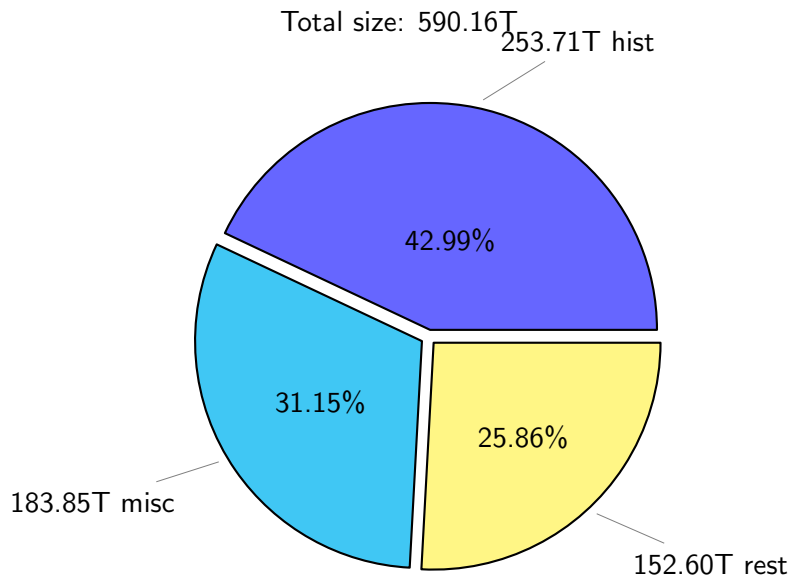

NS9039K file types usage