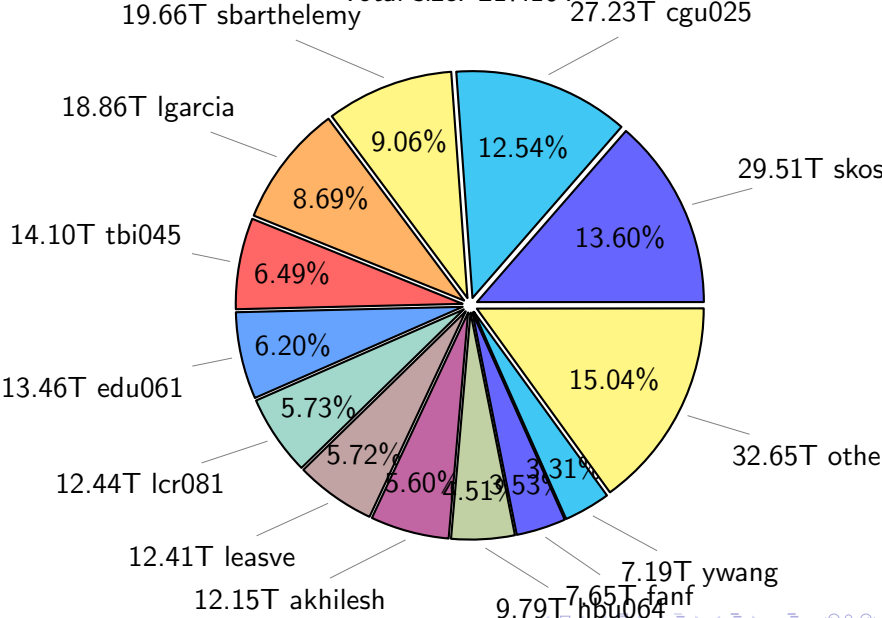

# NS9039K misc files usage

Total size: 183.85T  
18.84T akhilesh

# NS9039K total compressed

373.06T compressed

Total size: 590.16T

217.10T uncompressed

# NS9039K uncompressed files usage

Total size: 217.10T

NS9039K NorCPM/cases/\*

No data

NS9039K shared/\*

No data