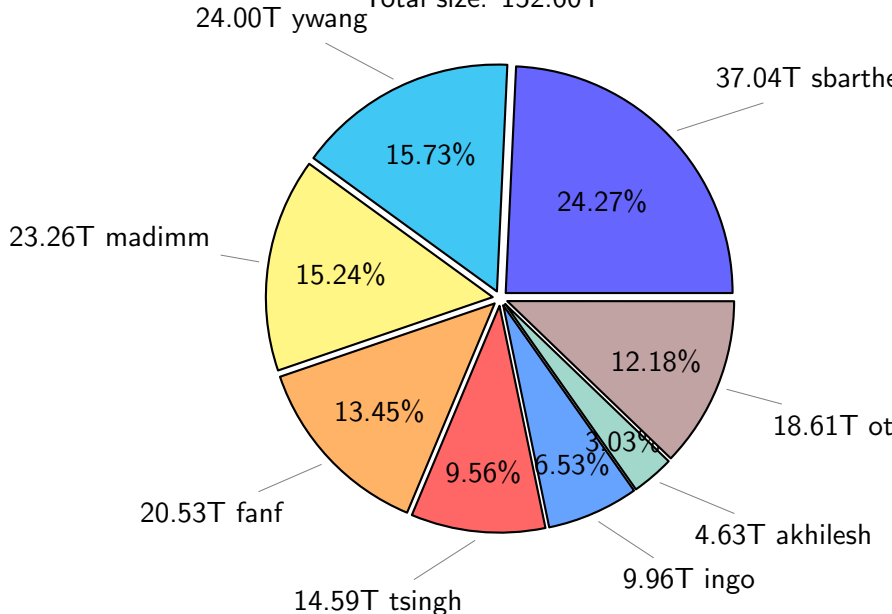

NS9039K restart files usage

Total size: 152.60T