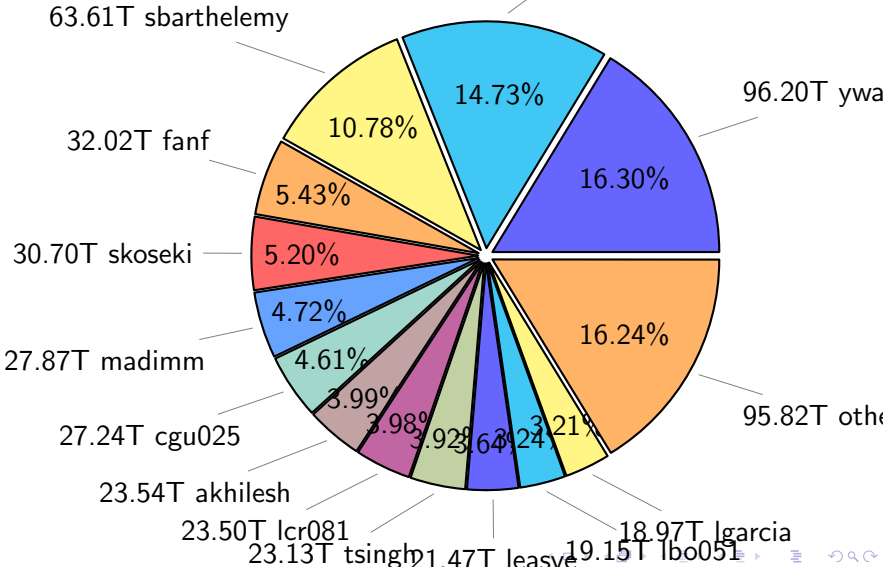

# NS9039K disk usage

November 20, 2022

notes:

- ▶ Excluded directories: ".snapshot", ".afm", ".ptrash".
- ▶ Compressed file: file name end with "gz", "bz2", "tar", "zip" and NETCDF4 "nc"
- ▶ Restart files: path contains '/rest/'
- ▶ History files: path contains '/hist/'
- ▶ Items <3 % will be count as 'others'.
- ▶ Additional hard links are excluded.
- ▶ Monthly report: disk\_ns9039k\_YYYYMMDD.pdf
- ▶ Latest report: latest.pdf
- ▶ Ignored directories due to permission denied: filelist\_classfy.err.txt
- ▶ Summary table: sizeTable.txt

# NS9039K total disk usage

Total size: 590.16T  
86.92T ingo

# NS9039K misc files usage

Total size: 183.85T  
18.84T akhilesh

# NS9039K uncompressed files usage

Total size: 217.10T

NS9039K NorCPM/cases/\*

No data

NS9039K shared/\*

No data