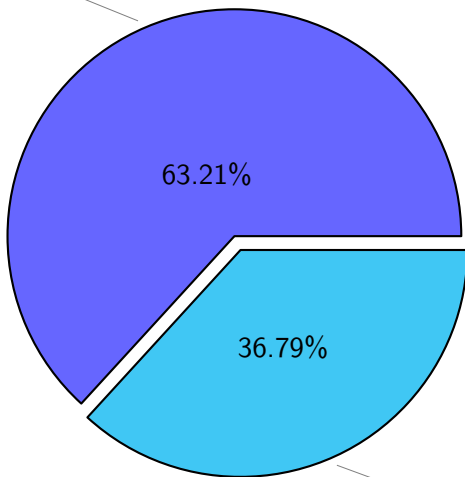

# NS9039K misc files usage

Total size: 183.85T  
18.84T akhilesh

# NS9039K total compressed

373.06T compressed

Total size: 590.16T

217.10T uncompressed