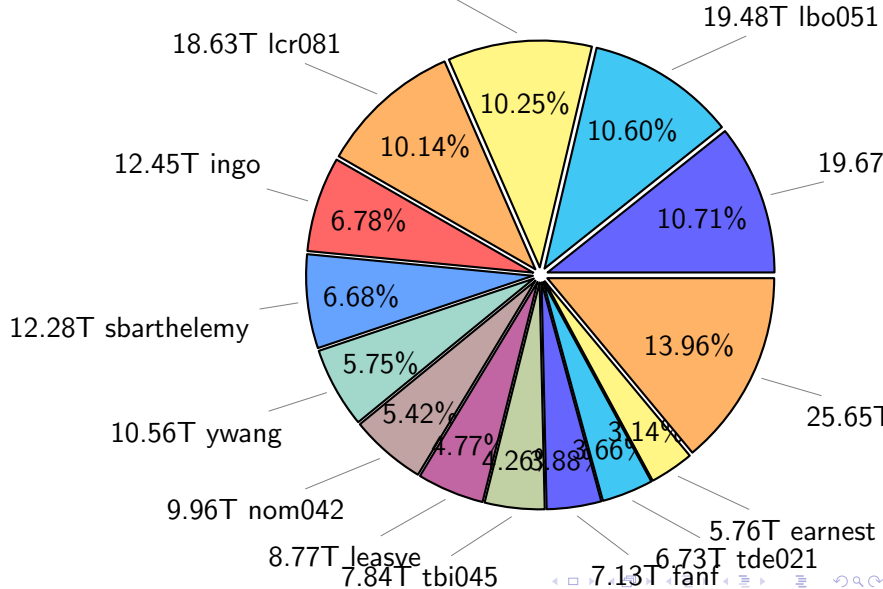

NS9039K total disk usage

Total size: 613.45T
95.32T ywang

NS9039K file types usage

NS9039K history files usage

Total size: 273.63T

NS9039K restart files usage

Total size: 156.06T

NS9039K misc files usage

Total size: 183.76T
18.84T akhilesh

NS9039K total compressed

389.78T compressed

Total size: 613.45T

223.67T uncompressed

NS9039K uncompressed files usage

Total size: 223.67T

NS9039K NorCPM/cases/*

No data

NS9039K shared/*

No data