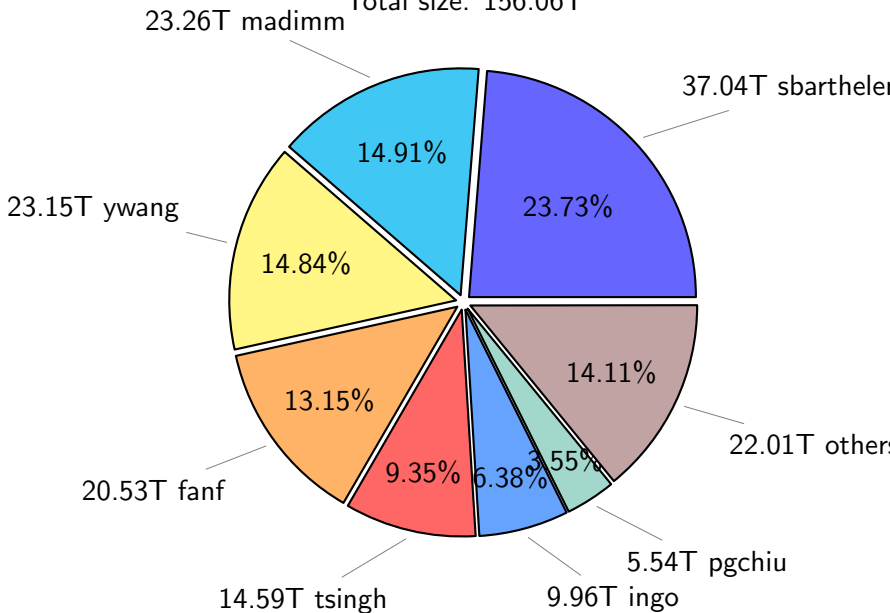

NS9039K total disk usage

Total size: 613.45T
95.32T ywang

NS9039K file types usage

NS9039K history files usage

Total size: 273.63T

NS9039K restart files usage

Total size: 156.06T

NS9039K misc files usage

Total size: 183.76T
18.84T akhilesh

NS9039K total compressed

389.78T compressed

Total size: 613.45T

223.67T uncompressed

NS9039K uncompressed files usage

Total size: 223.67T

NS9039K NorCPM/cases/*

No data

NS9039K shared/*

No data