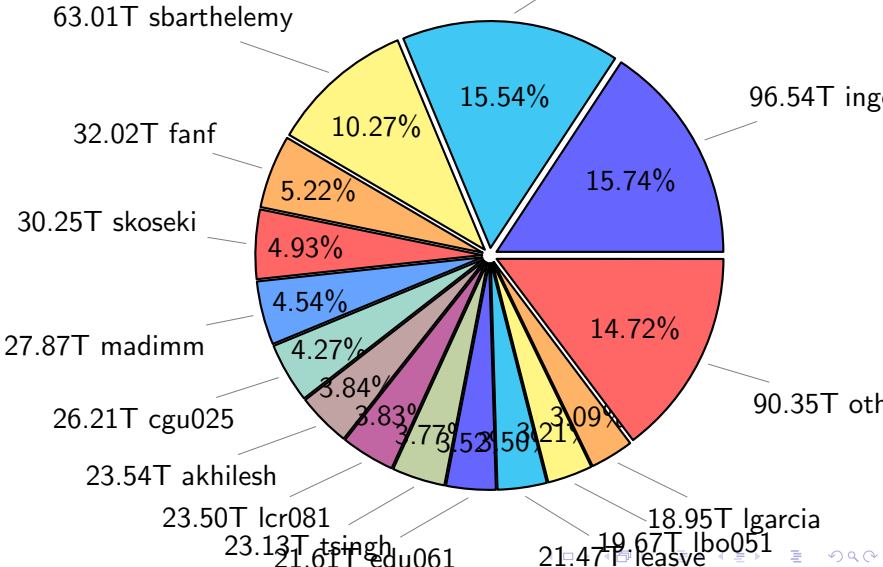

NS9039K disk usage

November 13, 2022

notes:

- ▶ Excluded directories: ".snapshot", ".afm", ".ptrash".
- ▶ Compressed file: file name end with "gz", "bz2", "tar", "zip" and NETCDF4 "nc"
- ▶ Restart files: path contains '/rest/'
- ▶ History files: path contains '/hist/'
- ▶ Items <3 % will be count as 'others'.
- ▶ Additional hard links are excluded.
- ▶ Monthly report: disk_ns9039k_YYYYMMDD.pdf
- ▶ Latest report: latest.pdf
- ▶ Ignored directories due to permission denied: filelist_classfy.err.txt
- ▶ Summary table: sizeTable.txt

NS9039K total disk usage

Total size: 613.45T
95.32T ywang

NS9039K file types usage

NS9039K history files usage

Total size: 273.63T

NS9039K restart files usage

Total size: 156.06T

NS9039K misc files usage

Total size: 183.76T
18.84T akhilesh

NS9039K total compressed

389.78T compressed

Total size: 613.45T

223.67T uncompressed

NS9039K uncompressed files usage

Total size: 223.67T

NS9039K NorCPM/cases/*

No data

NS9039K shared/*

No data