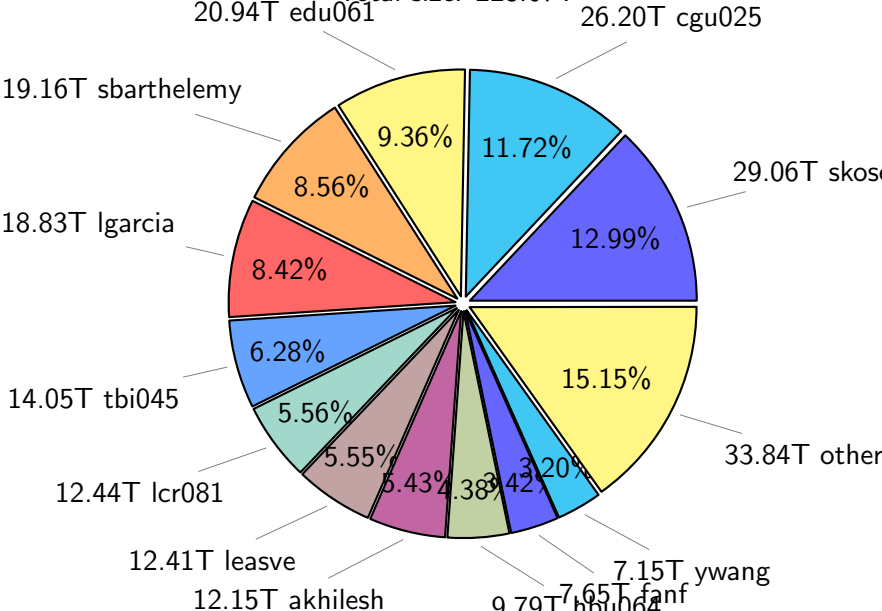

NS9039K total disk usage

Total size: 613.45T
95.32T ywang

NS9039K file types usage

NS9039K history files usage

Total size: 273.63T

NS9039K restart files usage

Total size: 156.06T

NS9039K misc files usage

Total size: 183.76T
18.84T akhilesh

NS9039K total compressed

389.78T compressed

Total size: 613.45T

223.67T uncompressed

NS9039K uncompressed files usage

Total size: 223.67T

NS9039K NorCPM/cases/*

No data

NS9039K shared/*

No data