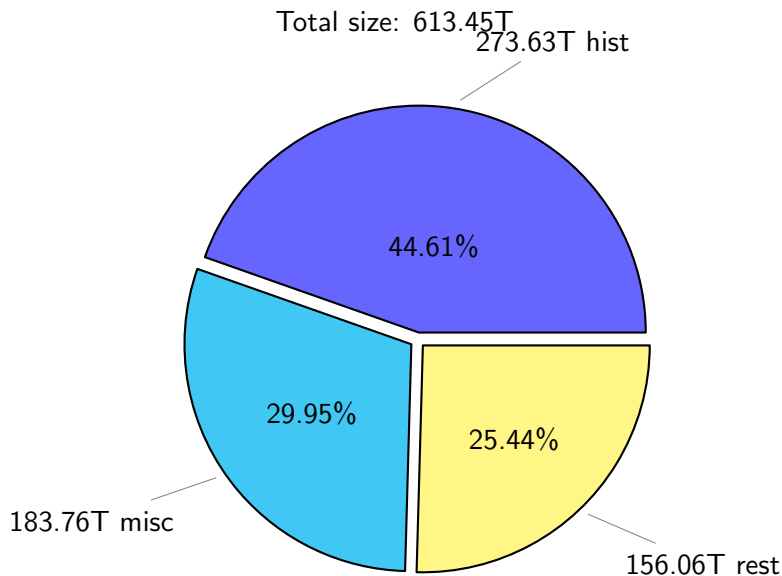

NS9039K disk usage

November 13, 2022

notes:

- ▶ Excluded directories: ".snapshot", ".afm", ".ptrash".
- ▶ Compressed file: file name end with "gz", "bz2", "tar", "zip" and NETCDF4 "nc"
- ▶ Restart files: path contains '/rest/'
- ▶ History files: path contains '/hist/'
- ▶ Items <3 % will be count as 'others'.
- ▶ Additional hard links are excluded.
- ▶ Monthly report: disk_ns9039k_YYYYMMDD.pdf
- ▶ Latest report: latest.pdf
- ▶ Ignored directories due to permission denied: filelist_classfy.err.txt
- ▶ Summary table: sizeTable.txt

NS9039K total disk usage

Total size: 613.45T
95.32T ywang

NS9039K file types usage

NS9039K history files usage

Total size: 273.63T

NS9039K restart files usage

Total size: 156.06T

NS9039K misc files usage

Total size: 183.76T
18.84T akhilesh

NS9039K total compressed

389.78T compressed

Total size: 613.45T

223.67T uncompressed

NS9039K uncompressed files usage

Total size: 223.67T

NS9039K NorCPM/cases/*