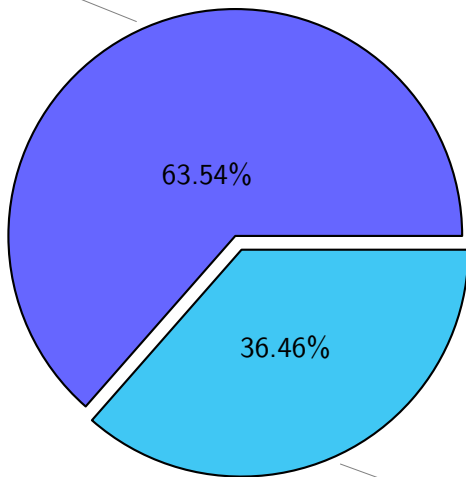

NS9039K total disk usage

Total size: 613.45T
95.32T ywang

NS9039K file types usage

NS9039K history files usage

Total size: 273.63T

NS9039K restart files usage

Total size: 156.06T

NS9039K misc files usage

Total size: 183.76T
18.84T akhilesh

NS9039K total compressed

389.78T compressed

Total size: 613.45T

223.67T uncompressed

NS9039K uncompressed files usage

Total size: 223.67T

NS9039K NorCPM/cases/*