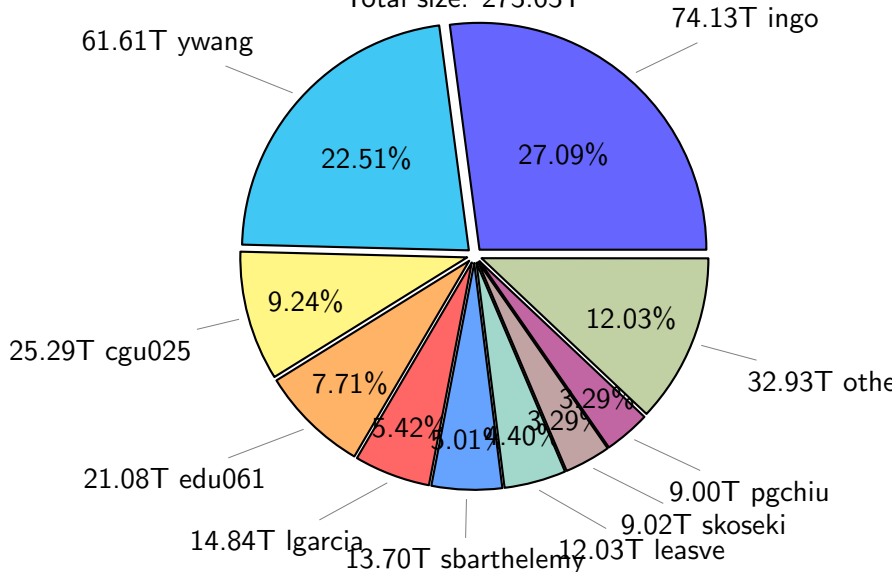

NS9039K total disk usage

Total size: 613.45T
95.32T ywang

NS9039K file types usage

NS9039K history files usage

Total size: 273.63T

NS9039K restart files usage

Total size: 156.06T

NS9039K misc files usage

Total size: 183.76T
18.84T akhilesh

NS9039K total compressed

389.78T compressed

Total size: 613.45T

223.67T uncompressed

NS9039K uncompressed files usage

Total size: 223.67T

NS9039K NorCPM/cases/*

No data

NS9039K shared/*

No data