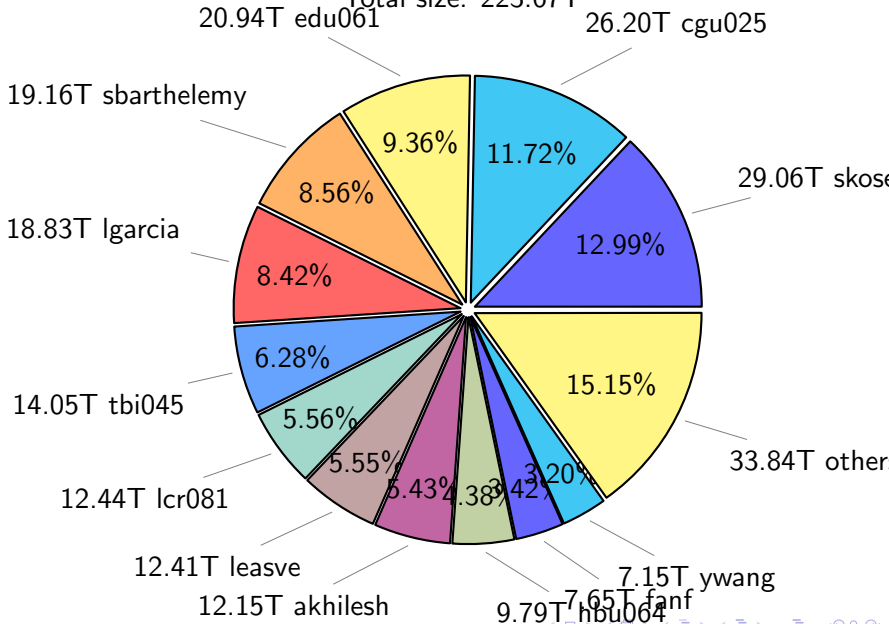

# NS9039K history files usage

Total size: 273.63T

# NS9039K total compressed

389.78T compressed

Total size: 613.45T

223.67T uncompressed

# NS9039K uncompressed files usage

Total size: 223.67T

NS9039K NorCPM/cases/\*

No data

NS9039K shared/\*

No data