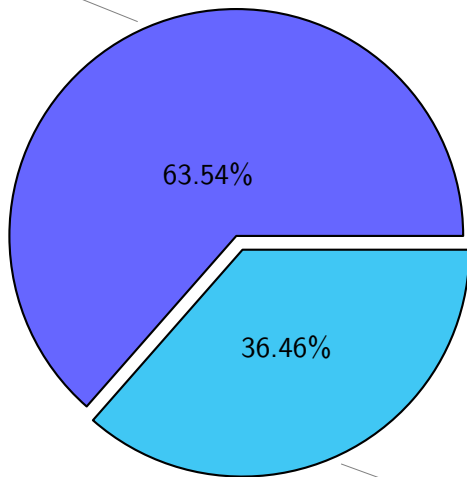

# NS9039K misc files usage

Total size: 183.76T  
18.84T akhilesh

# NS9039K total compressed

389.78T compressed

Total size: 613.45T

223.67T uncompressed