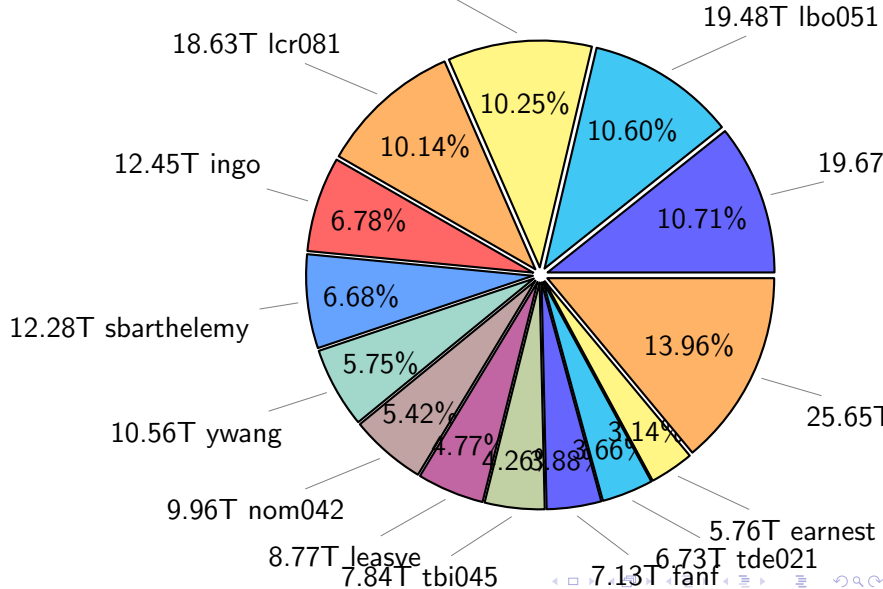

# NS9039K history files usage

Total size: 273.63T

# NS9039K restart files usage

Total size: 156.06T

# NS9039K misc files usage

Total size: 183.76T  
18.84T akhilesh