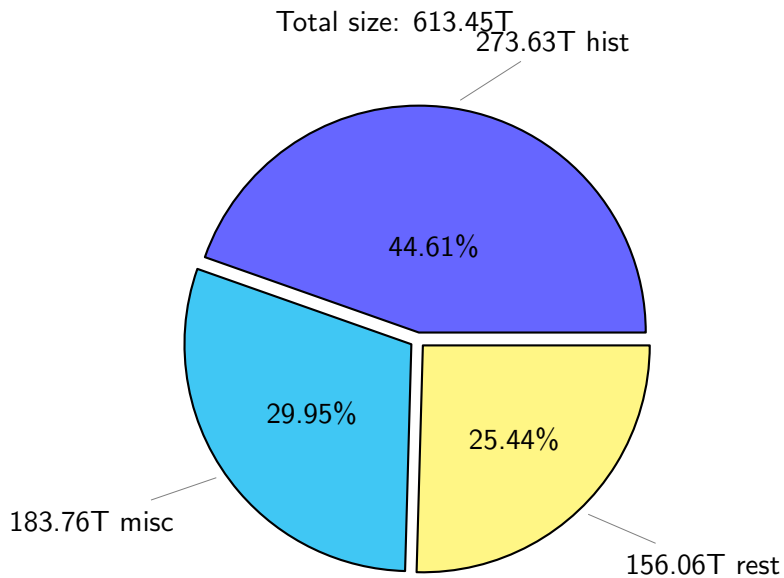

# NS9039K history files usage

Total size: 273.63T

# NS9039K misc files usage

Total size: 183.76T  
18.84T akhilesh

# NS9039K total compressed

389.78T compressed

Total size: 613.45T

223.67T uncompressed

# NS9039K uncompressed files usage

Total size: 223.67T

NS9039K NorCPM/cases/\*

No data

NS9039K shared/\*

No data