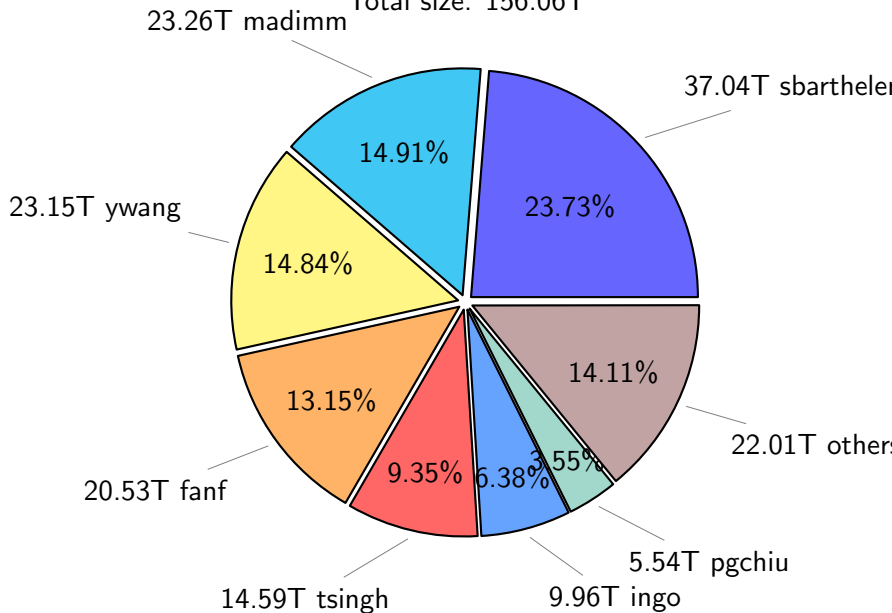

## NS9039K file types usage

# NS9039K history files usage

Total size: 273.63T

# NS9039K restart files usage

Total size: 156.06T

# NS9039K misc files usage

Total size: 183.76T  
18.84T akhilesh