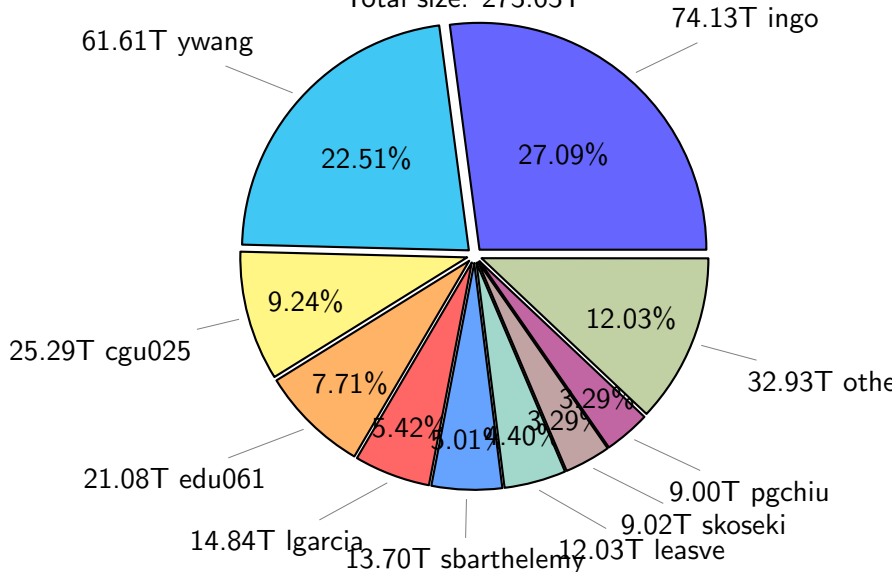

# NS9039K disk usage

October 31, 2022

notes:

- ▶ Excluded directories: ".snapshot", ".afm", ".ptrash".
- ▶ Compressed file: file name end with "gz", "bz2", "tar", "zip" and NETCDF4 "nc"
- ▶ Restart files: path contains '/rest/'
- ▶ History files: path contains '/hist/'
- ▶ Items <3 % will be count as 'others'.
- ▶ Additional hard links are excluded.
- ▶ Monthly report: disk\_ns9039k\_YYYYMMDD.pdf
- ▶ Latest report: latest.pdf
- ▶ Ignored directories due to permission denied: filelist\_classfy.err.txt
- ▶ Summary table: sizeTable.txt

# NS9039K history files usage

Total size: 273.63T

# NS9039K misc files usage

Total size: 183.76T  
18.84T akhilesh

# NS9039K uncompressed files usage

Total size: 223.67T

NS9039K NorCPM/cases/\*

No data

NS9039K shared/\*

No data