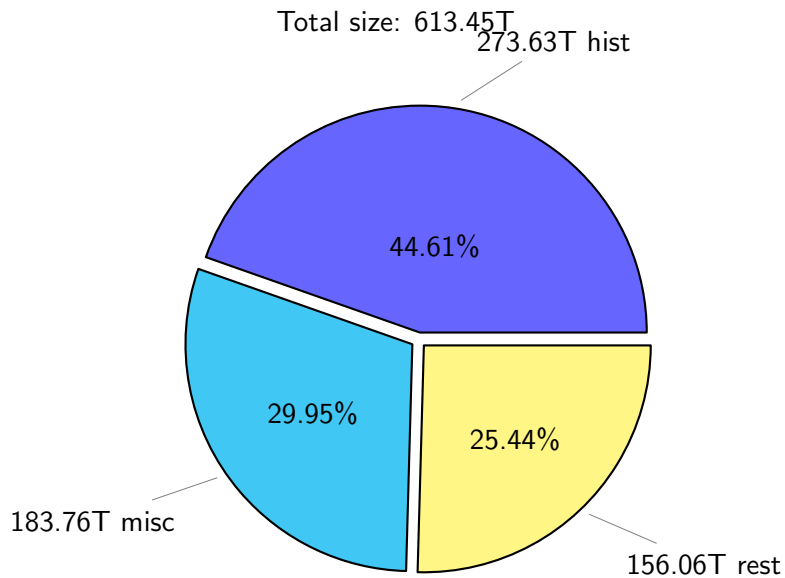

NS9039K disk usage

October 24, 2022

notes:

- ▶ Excluded directories: ".snapshot", ".afm", ".ptrash".
- ▶ Compressed file: file name end with "gz", "bz2", "tar", "zip" and NETCDF4 "nc"
- ▶ Restart files: path contains '/rest/'
- ▶ History files: path contains '/hist/'
- ▶ Items <3 % will be count as 'others'.
- ▶ Additional hard links are excluded.
- ▶ Monthly report: disk_ns9039k_YYYYMMDD.pdf
- ▶ Latest report: latest.pdf
- ▶ Ignored directories due to permission denied: filelist_classfy.err.txt
- ▶ Summary table: sizeTable.txt

NS9039K file types usage

NS9039K history files usage

Total size: 273.63T

NS9039K restart files usage

Total size: 156.06T

NS9039K misc files usage

Total size: 183.76T
18.84T akhilesh

NS9039K total compressed

389.78T compressed

Total size: 613.45T

223.67T uncompressed

NS9039K uncompressed files usage

Total size: 223.67T

NS9039K NorCPM/cases/*

No data

NS9039K shared/*