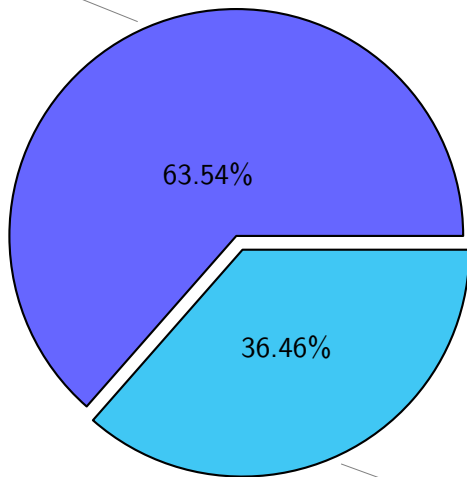

NS9039K file types usage

NS9039K history files usage

Total size: 273.63T

NS9039K restart files usage

Total size: 156.06T

NS9039K misc files usage

Total size: 183.76T
18.84T akhilesh

NS9039K total compressed

389.78T compressed

Total size: 613.45T

223.67T uncompressed

NS9039K uncompressed files usage

Total size: 223.67T

NS9039K NorCPM/cases/*

No data

NS9039K shared/*