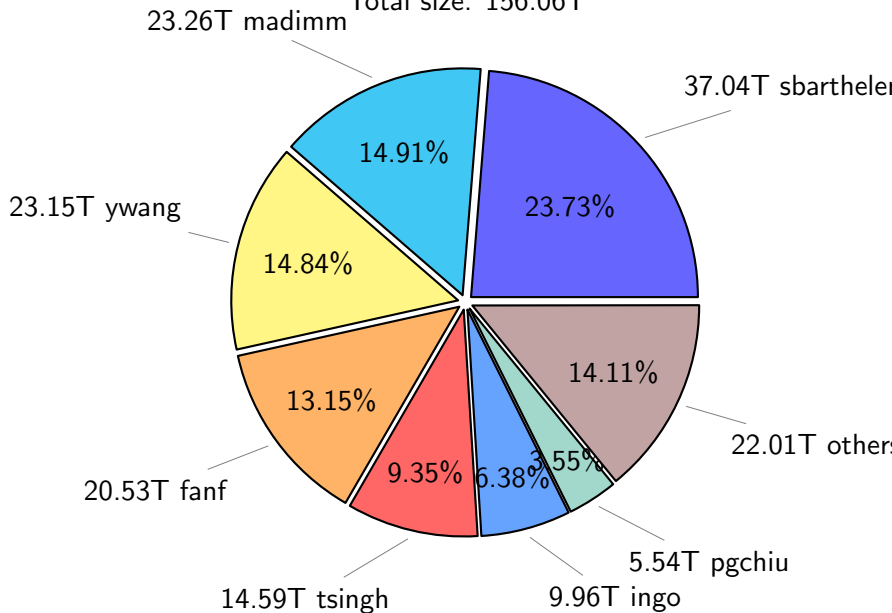

NS9039K file types usage

NS9039K history files usage

Total size: 273.63T

NS9039K restart files usage

Total size: 156.06T

NS9039K misc files usage

Total size: 183.76T
18.84T akhilesh

NS9039K total compressed

389.78T compressed

Total size: 613.45T

223.67T uncompressed

NS9039K uncompressed files usage

Total size: 223.67T

NS9039K NorCPM/cases/*

No data

NS9039K shared/*