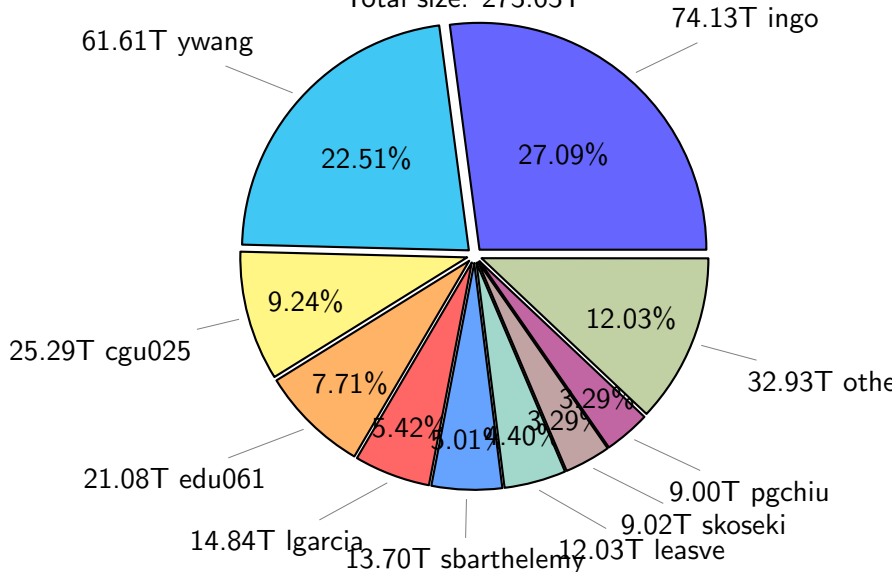

NS9039K disk usage

October 24, 2022

notes:

- ▶ Excluded directories: ".snapshot", ".afm", ".ptrash".
- ▶ Compressed file: file name end with "gz", "bz2", "tar", "zip" and NETCDF4 "nc"
- ▶ Restart files: path contains '/rest/'
- ▶ History files: path contains '/hist/'
- ▶ Items <3 % will be count as 'others'.
- ▶ Additional hard links are excluded.
- ▶ Monthly report: disk_ns9039k_YYYYMMDD.pdf
- ▶ Latest report: latest.pdf
- ▶ Ignored directories due to permission denied: filelist_classfy.err.txt
- ▶ Summary table: sizeTable.txt

NS9039K file types usage

NS9039K history files usage

Total size: 273.63T

NS9039K restart files usage

Total size: 156.06T

NS9039K misc files usage

Total size: 183.76T
18.84T akhilesh

NS9039K total compressed

389.78T compressed

Total size: 613.45T

223.67T uncompressed

NS9039K uncompressed files usage

Total size: 223.67T

NS9039K NorCPM/cases/*

No data

NS9039K shared/*