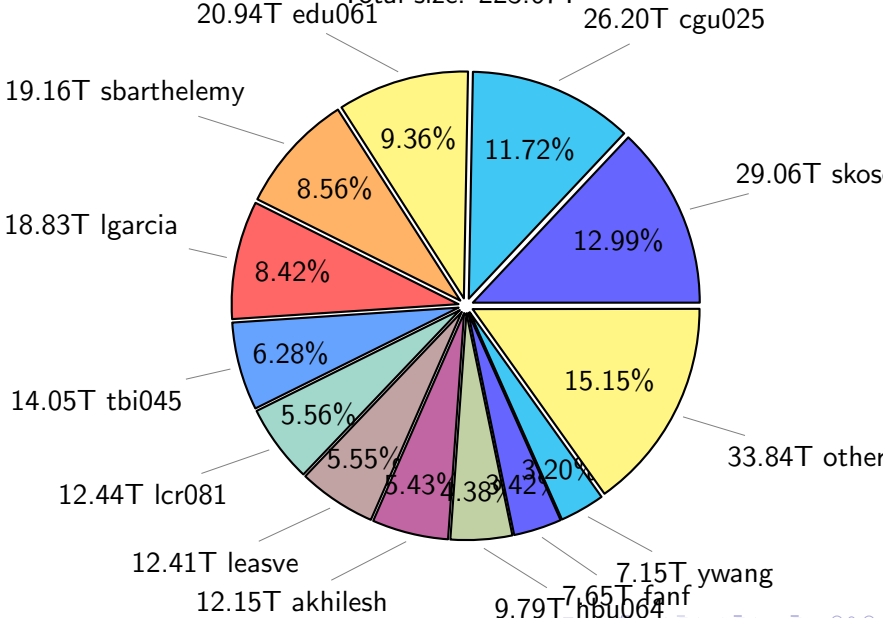

NS9039K file types usage

NS9039K history files usage

Total size: 273.63T

NS9039K restart files usage

Total size: 156.06T

NS9039K misc files usage

Total size: 183.76T
18.84T akhilesh

NS9039K total compressed

389.78T compressed

Total size: 613.45T

223.67T uncompressed

NS9039K uncompressed files usage

Total size: 223.67T

NS9039K NorCPM/cases/*

No data

NS9039K shared/*