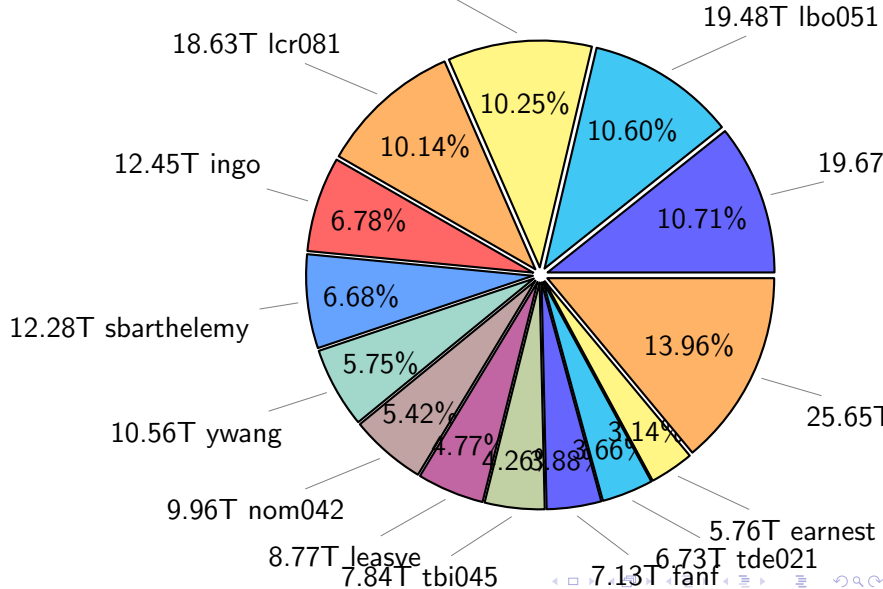

NS9039K file types usage

NS9039K history files usage

Total size: 273.63T

NS9039K restart files usage

Total size: 156.06T

NS9039K misc files usage

Total size: 183.76T
18.84T akhilesh

NS9039K total compressed

389.78T compressed

Total size: 613.45T

223.67T uncompressed

NS9039K uncompressed files usage

Total size: 223.67T

NS9039K NorCPM/cases/*

No data

NS9039K shared/*