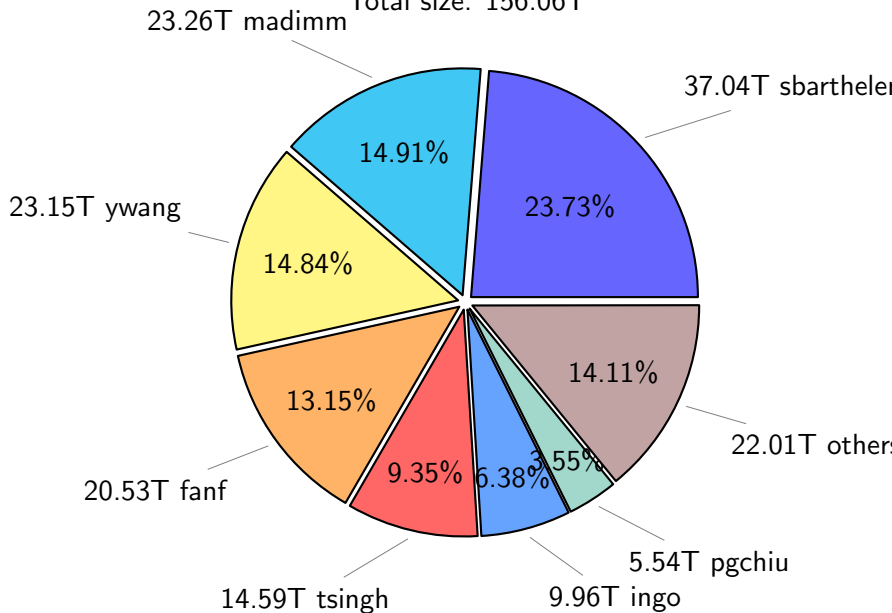

NS9039K file types usage

NS9039K history files usage

Total size: 273.63T

NS9039K restart files usage

Total size: 156.06T

NS9039K misc files usage

Total size: 183.76T
18.84T akhilesh

NS9039K total compressed

Total size: 613.45T

389.78T compressed

223.67T uncompressed

NS9039K uncompressed files usage

Total size: 223.67T

NS9039K NorCPM/cases/*

No data

NS9039K shared/*