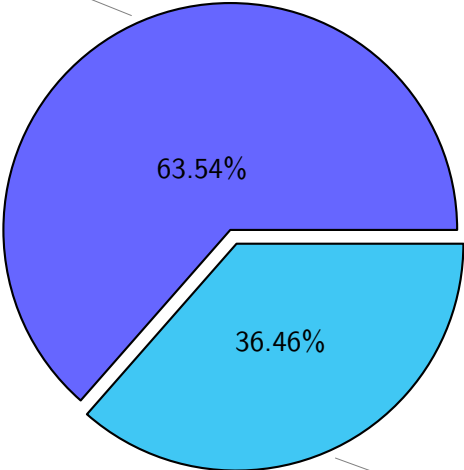

NS9039K file types usage

NS9039K history files usage

Total size: 273.63T

NS9039K restart files usage

Total size: 156.06T

NS9039K misc files usage

Total size: 183.76T
18.84T akhilesh

NS9039K total compressed

Total size: 613.45T

389.78T compressed

223.67T uncompressed

NS9039K uncompressed files usage

Total size: 223.67T

NS9039K NorCPM/cases/*

No data

NS9039K shared/*