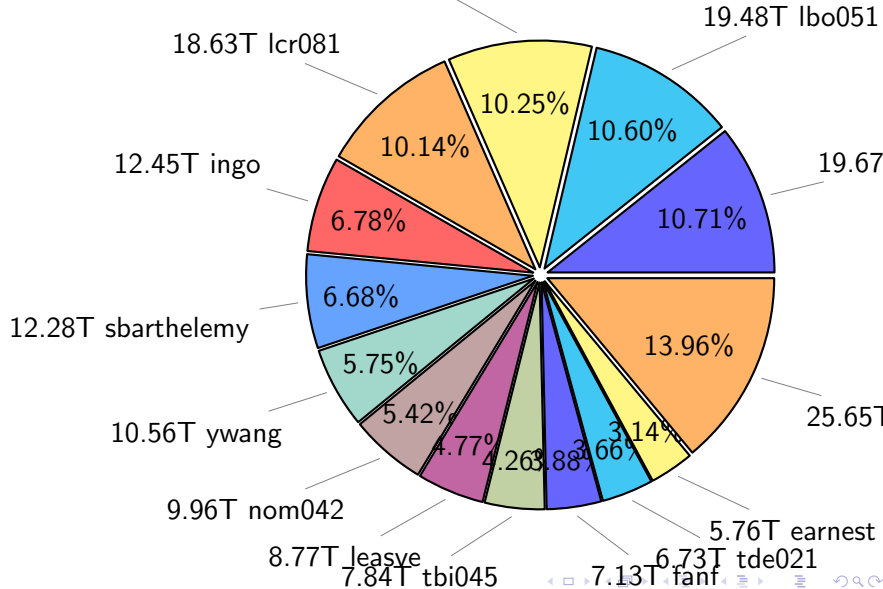

NS9039K file types usage

NS9039K history files usage

Total size: 273.63T

NS9039K restart files usage

Total size: 156.06T

NS9039K misc files usage

Total size: 183.76T
18.84T akhilesh

NS9039K total compressed

Total size: 613.45T

389.78T compressed

223.67T uncompressed

NS9039K uncompressed files usage

Total size: 223.67T

NS9039K NorCPM/cases/*

No data

NS9039K shared/*