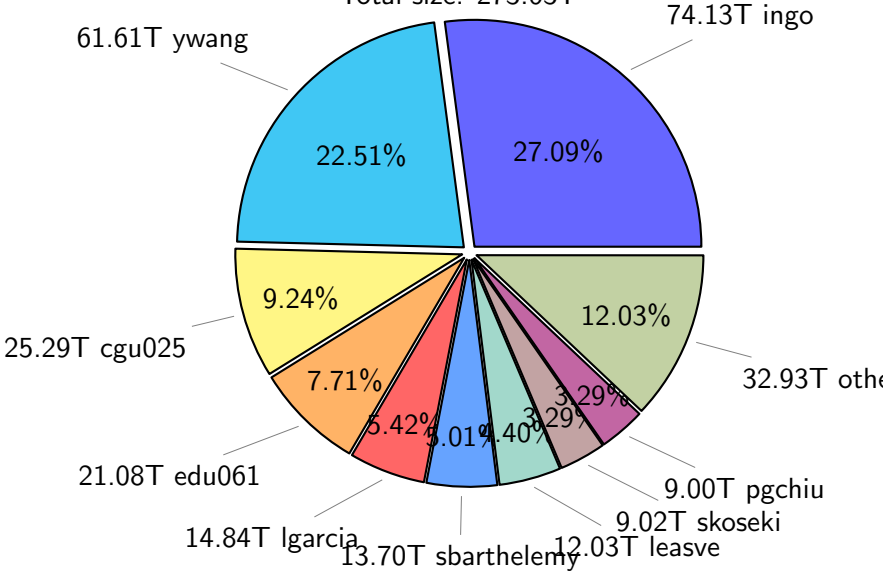

NS9039K disk usage

October 16, 2022

notes:

- ▶ Excluded directories: ".snapshot", ".afm", ".ptrash".
- ▶ Compressed file: file name end with "gz", "bz2", "tar", "zip" and NETCDF4 "nc"
- ▶ Restart files: path contains '/rest/'
- ▶ History files: path contains '/hist/'
- ▶ Items <3 % will be count as 'others'.
- ▶ Additional hard links are excluded.
- ▶ Monthly report: disk_ns9039k_YYYYMMDD.pdf
- ▶ Latest report: latest.pdf
- ▶ Ignored directories due to permission denied: filelist_classfy.err.txt
- ▶ Summary table: sizeTable.txt

NS9039K file types usage

NS9039K history files usage

Total size: 273.63T

NS9039K restart files usage

Total size: 156.06T

NS9039K misc files usage

Total size: 183.76T
18.84T akhilesh

NS9039K total compressed

Total size: 613.45T

389.78T compressed

223.67T uncompressed

NS9039K uncompressed files usage

Total size: 223.67T

NS9039K NorCPM/cases/*

No data

NS9039K shared/*