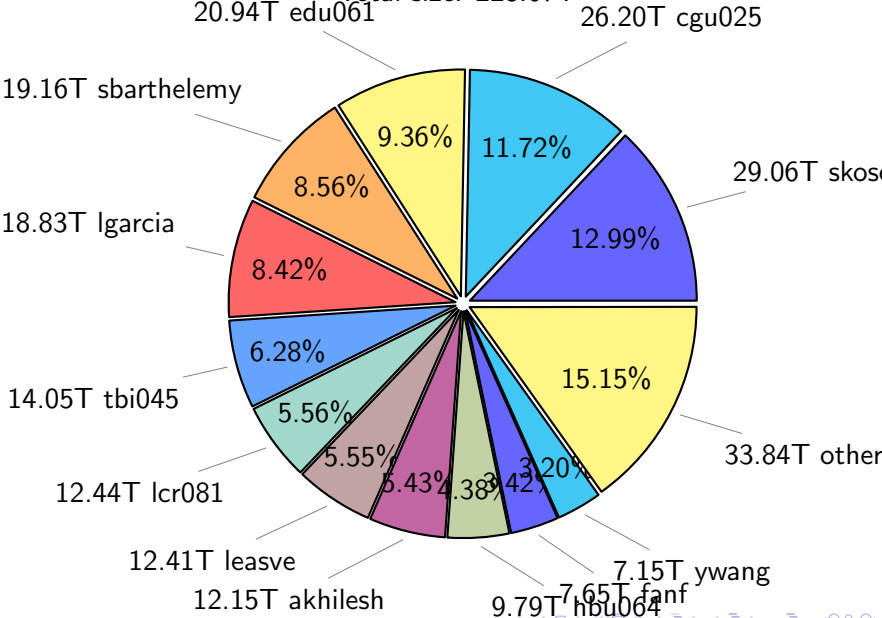

NS9039K file types usage

NS9039K history files usage

Total size: 273.63T

NS9039K restart files usage

Total size: 156.06T

NS9039K misc files usage

Total size: 183.76T
18.84T akhilesh

NS9039K total compressed

Total size: 613.45T

389.78T compressed

223.67T uncompressed

NS9039K uncompressed files usage

Total size: 223.67T

NS9039K NorCPM/cases/*

No data

NS9039K shared/*