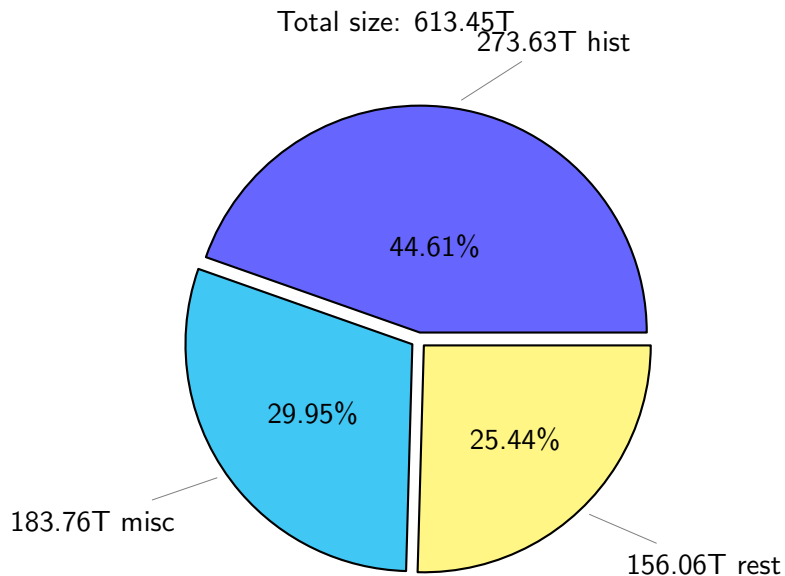

NS9039K disk usage

October 16, 2022

notes:

- ▶ Excluded directories: ".snapshot", ".afm", ".ptrash".
- ▶ Compressed file: file name end with "gz", "bz2", "tar", "zip" and NETCDF4 "nc"
- ▶ Restart files: path contains '/rest/'
- ▶ History files: path contains '/hist/'
- ▶ Items <3 % will be count as 'others'.
- ▶ Additional hard links are excluded.
- ▶ Monthly report: disk_ns9039k_YYYYMMDD.pdf
- ▶ Latest report: latest.pdf
- ▶ Ignored directories due to permission denied: filelist_classfy.err.txt
- ▶ Summary table: sizeTable.txt

NS9039K file types usage

NS9039K history files usage

Total size: 273.63T

NS9039K restart files usage

Total size: 156.06T

NS9039K misc files usage

Total size: 183.76T
18.84T akhilesh

NS9039K total compressed

Total size: 613.45T

389.78T compressed

223.67T uncompressed

NS9039K uncompressed files usage

Total size: 223.67T

NS9039K NorCPM/cases/*

No data

NS9039K shared/*