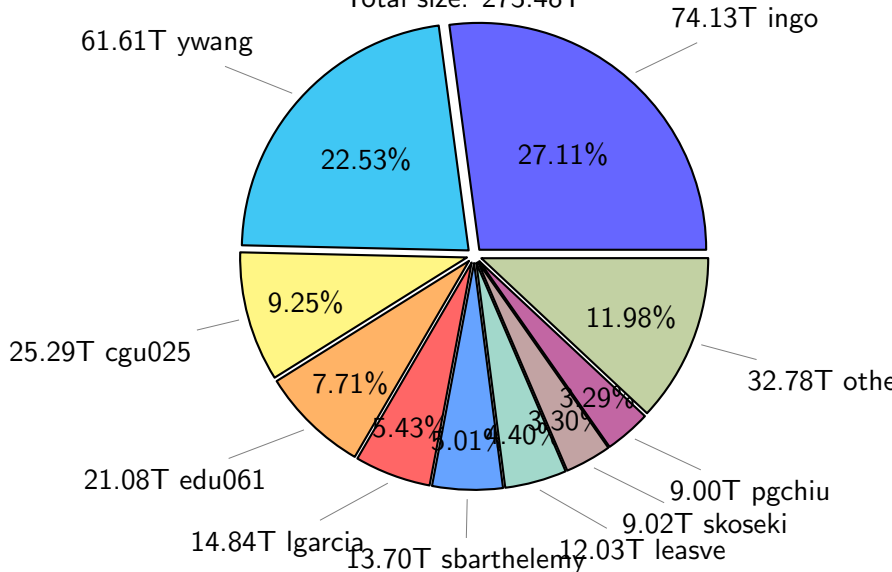

NS9039K total disk usage

Total size: 610.39T
95.29T ywang

NS9039K file types usage

NS9039K history files usage

Total size: 273.48T

NS9039K restart files usage

Total size: 154.85T

NS9039K misc files usage

Total size: 182.06T

NS9039K total compressed

386.85T compressed Total size: 610.39T

223.54T uncompressed

NS9039K uncompressed files usage

Total size: 223.54T

NS9039K NorCPM/cases/*

No data

NS9039K shared/*

No data