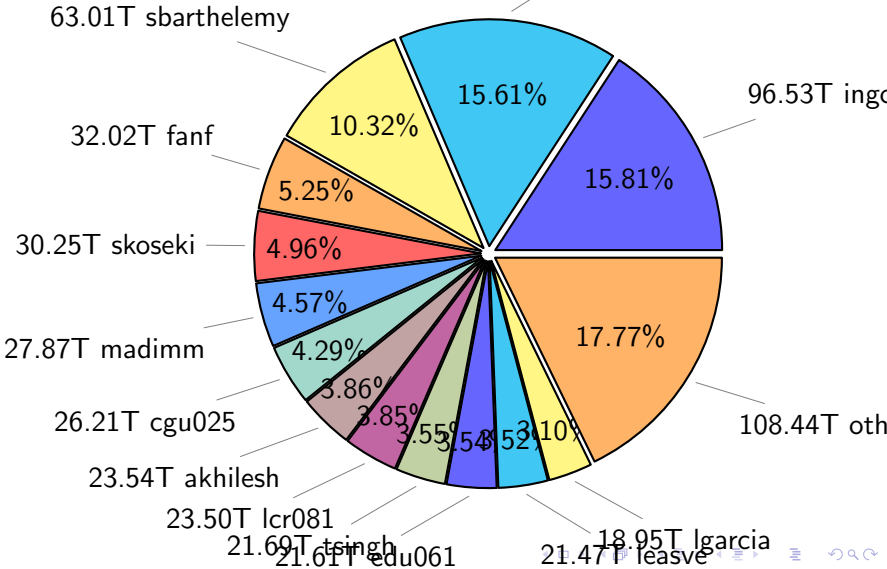

NS9039K disk usage

October 2, 2022

notes:

- ▶ Excluded directories: ".snapshot", ".afm", ".ptrash".
- ▶ Compressed file: file name end with "gz", "bz2", "tar", "zip" and NETCDF4 "nc"
- ▶ Restart files: path contains '/rest/'
- ▶ History files: path contains '/hist/'
- ▶ Items <3 % will be count as 'others'.
- ▶ Additional hard links are excluded.
- ▶ Monthly report: disk_ns9039k_YYYYMMDD.pdf
- ▶ Latest report: latest.pdf
- ▶ Ignored directories due to permission denied: filelist_classfy.err.txt
- ▶ Summary table: sizeTable.txt

NS9039K total disk usage

Total size: 610.39T
95.29T ywang

NS9039K file types usage

NS9039K history files usage

Total size: 273.48T

NS9039K restart files usage

Total size: 154.85T

NS9039K misc files usage

Total size: 182.06T

NS9039K total compressed

386.85T compressed Total size: 610.39T

223.54T uncompressed

NS9039K uncompressed files usage

Total size: 223.54T

NS9039K NorCPM/cases/*

No data