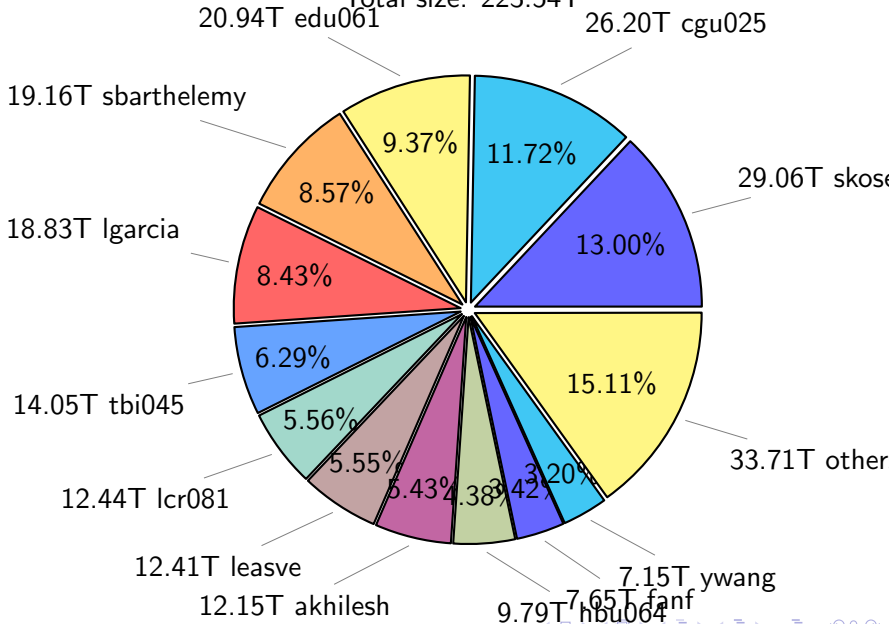

NS9039K total disk usage

Total size: 610.39T
95.29T ywang

NS9039K file types usage

NS9039K history files usage

Total size: 273.48T

NS9039K restart files usage

Total size: 154.85T

NS9039K misc files usage

Total size: 182.06T

NS9039K total compressed

386.85T compressed Total size: 610.39T

223.54T uncompressed

NS9039K uncompressed files usage

Total size: 223.54T

NS9039K NorCPM/cases/*

No data

NS9039K shared/*

No data