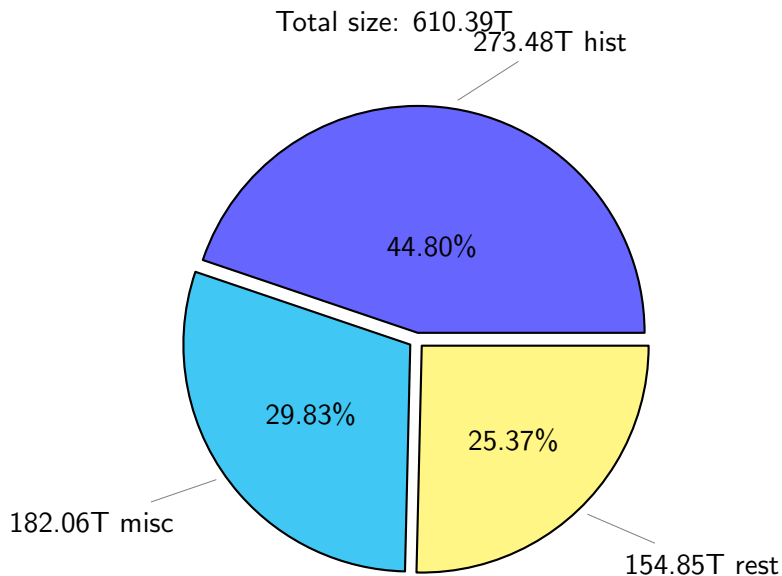

NS9039K disk usage

October 2, 2022

notes:

- ▶ Excluded directories: ".snapshot", ".afm", ".ptrash".
- ▶ Compressed file: file name end with "gz", "bz2", "tar", "zip" and NETCDF4 "nc"
- ▶ Restart files: path contains '/rest/'
- ▶ History files: path contains '/hist/'
- ▶ Items <3 % will be count as 'others'.
- ▶ Additional hard links are excluded.
- ▶ Monthly report: disk_ns9039k_YYYYMMDD.pdf
- ▶ Latest report: latest.pdf
- ▶ Ignored directories due to permission denied: filelist_classfy.err.txt
- ▶ Summary table: sizeTable.txt

NS9039K total disk usage

Total size: 610.39T
95.29T ywang

NS9039K file types usage

NS9039K history files usage

Total size: 273.48T

NS9039K restart files usage

Total size: 154.85T

NS9039K misc files usage

Total size: 182.06T

NS9039K total compressed

386.85T compressed Total size: 610.39T

223.54T uncompressed

NS9039K uncompressed files usage

Total size: 223.54T

NS9039K NorCPM/cases/*

No data