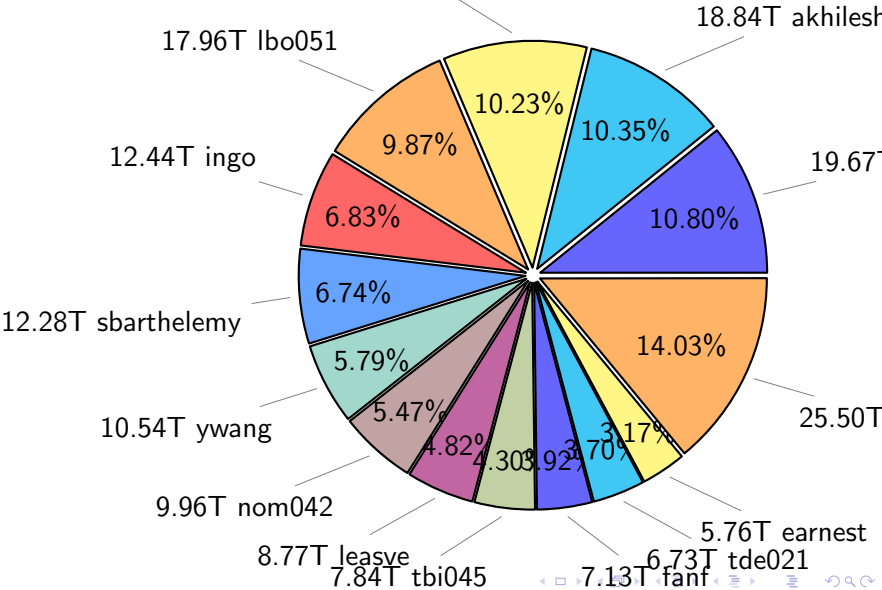

NS9039K total disk usage

Total size: 610.39T
95.29T ywang

NS9039K file types usage

NS9039K history files usage

Total size: 273.48T

NS9039K restart files usage

Total size: 154.85T

NS9039K misc files usage

Total size: 182.06T

NS9039K total compressed

386.85T compressed Total size: 610.39T

223.54T uncompressed

NS9039K uncompressed files usage

Total size: 223.54T

NS9039K NorCPM/cases/*

No data

NS9039K shared/*

No data