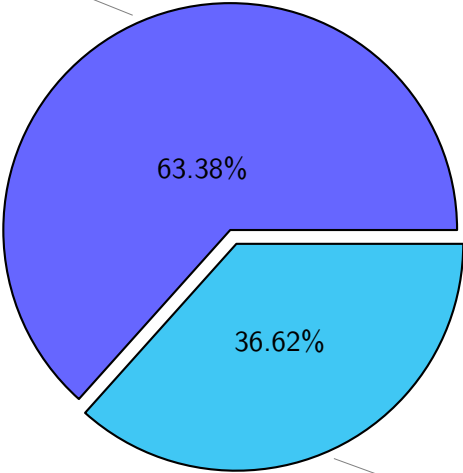

NS9039K total disk usage

Total size: 610.39T
95.29T ywang

NS9039K file types usage

NS9039K history files usage

Total size: 273.48T

NS9039K restart files usage

Total size: 154.85T

NS9039K misc files usage

Total size: 182.06T

NS9039K total compressed

386.85T compressed Total size: 610.39T

223.54T uncompressed

NS9039K uncompressed files usage

Total size: 223.54T

NS9039K NorCPM/cases/*

No data