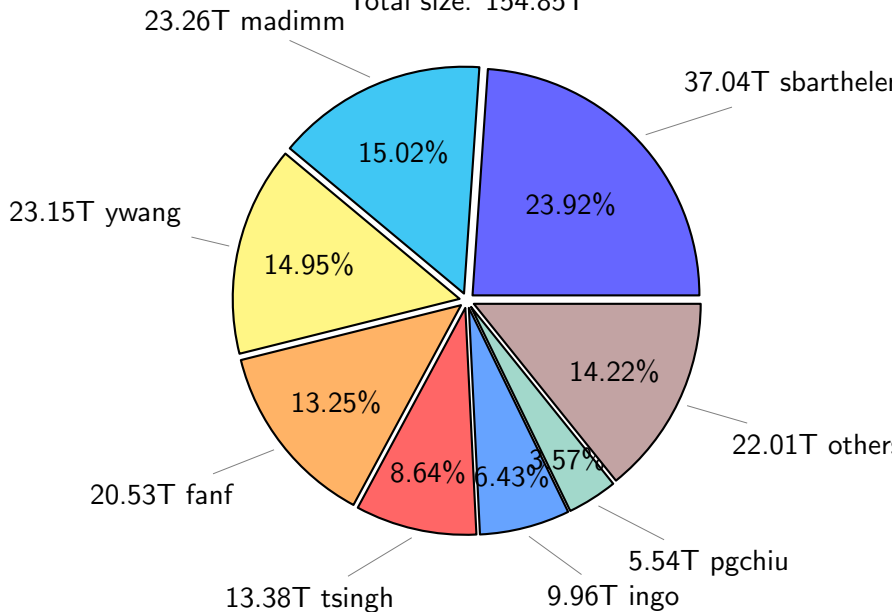

NS9039K total disk usage

Total size: 610.39T
95.29T ywang

NS9039K file types usage

NS9039K history files usage

Total size: 273.48T

NS9039K restart files usage

Total size: 154.85T

NS9039K misc files usage

Total size: 182.06T

NS9039K total compressed

386.85T compressed Total size: 610.39T

223.54T uncompressed

NS9039K uncompressed files usage

Total size: 223.54T

NS9039K NorCPM/cases/*

No data

NS9039K shared/*

No data