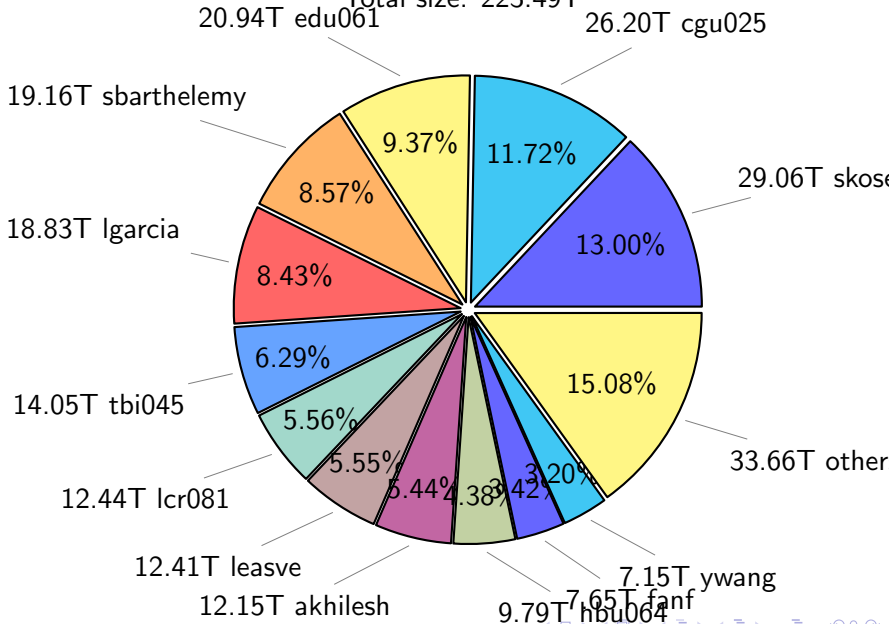

NS9039K total disk usage

Total size: 610.16T
95.29T ywang

NS9039K file types usage

NS9039K history files usage

Total size: 273.47T

NS9039K restart files usage

Total size: 154.85T

NS9039K misc files usage

Total size: 181.84T

NS9039K total compressed

386.67T compressed Total size: 610.16T

223.49T uncompressed

NS9039K uncompressed files usage

Total size: 223.49T

NS9039K NorCPM/cases/*

No data

NS9039K shared/*

No data