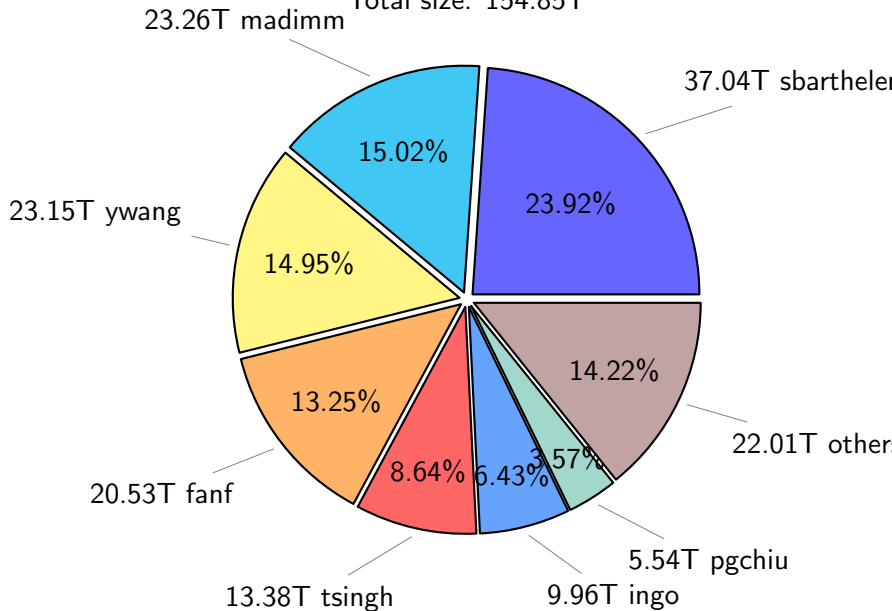

NS9039K total disk usage

Total size: 610.16T
95.29T ywang

NS9039K file types usage

NS9039K history files usage

Total size: 273.47T

NS9039K restart files usage

Total size: 154.85T

NS9039K misc files usage

Total size: 181.84T

NS9039K total compressed

386.67T compressed Total size: 610.16T

223.49T uncompressed

NS9039K uncompressed files usage

Total size: 223.49T

NS9039K NorCPM/cases/*

No data

NS9039K shared/*

No data