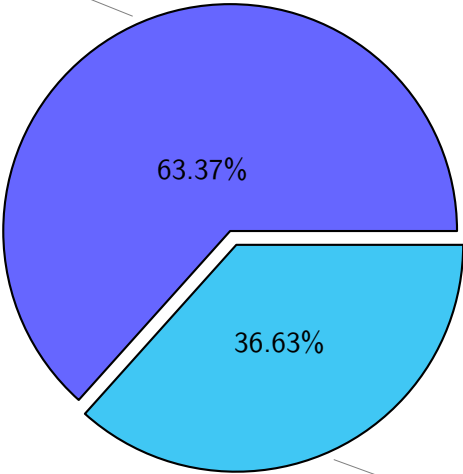

NS9039K total disk usage

Total size: 610.16T
95.29T ywang

NS9039K file types usage

NS9039K history files usage

Total size: 273.47T

NS9039K restart files usage

Total size: 154.85T

NS9039K misc files usage

Total size: 181.84T

NS9039K total compressed

386.67T compressed Total size: 610.16T

223.49T uncompressed

NS9039K uncompressed files usage

Total size: 223.49T

NS9039K NorCPM/cases/*

No data