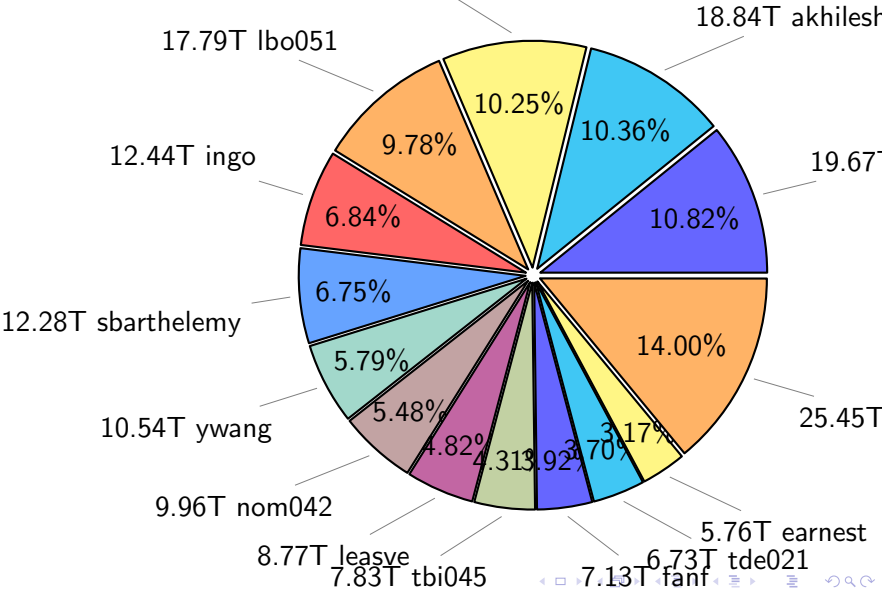

NS9039K total disk usage

Total size: 610.16T
95.29T ywang

NS9039K file types usage

NS9039K history files usage

Total size: 273.47T

NS9039K restart files usage

Total size: 154.85T

NS9039K misc files usage

Total size: 181.84T

NS9039K total compressed

386.67T compressed Total size: 610.16T

223.49T uncompressed

NS9039K uncompressed files usage

Total size: 223.49T

NS9039K NorCPM/cases/*

No data

NS9039K shared/*

No data