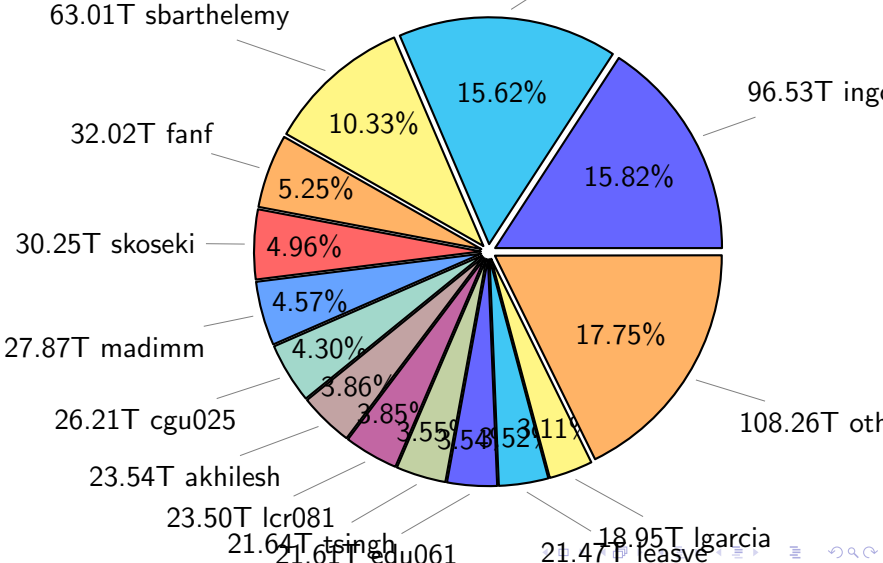

NS9039K disk usage

September 25, 2022

notes:

- ▶ Excluded directories: ".snapshot", ".afm", ".ptrash".
- ▶ Compressed file: file name end with "gz", "bz2", "tar", "zip" and NETCDF4 "nc"
- ▶ Restart files: path contains '/rest/'
- ▶ History files: path contains '/hist/'
- ▶ Items <3 % will be count as 'others'.
- ▶ Additional hard links are excluded.
- ▶ Monthly report: disk_ns9039k_YYYYMMDD.pdf
- ▶ Latest report: latest.pdf
- ▶ Ignored directories due to permission denied: filelist_classfy.err.txt
- ▶ Summary table: sizeTable.txt

NS9039K total disk usage

Total size: 610.16T
95.29T ywang

NS9039K file types usage

NS9039K history files usage

Total size: 273.47T

NS9039K restart files usage

Total size: 154.85T

NS9039K misc files usage

Total size: 181.84T

NS9039K total compressed

386.67T compressed Total size: 610.16T

223.49T uncompressed

NS9039K uncompressed files usage

Total size: 223.49T

NS9039K NorCPM/cases/*

No data