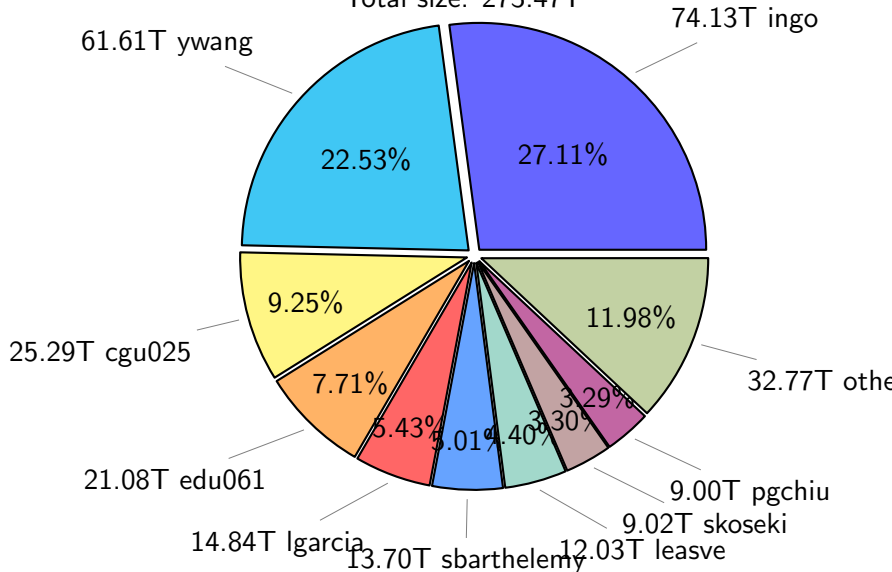

NS9039K total disk usage

Total size: 610.16T
95.29T ywang

NS9039K file types usage

NS9039K history files usage

Total size: 273.47T

NS9039K restart files usage

Total size: 154.85T

NS9039K misc files usage

Total size: 181.84T

NS9039K total compressed

386.67T compressed Total size: 610.16T

223.49T uncompressed

NS9039K uncompressed files usage

Total size: 223.49T

NS9039K NorCPM/cases/*

No data

NS9039K shared/*

No data