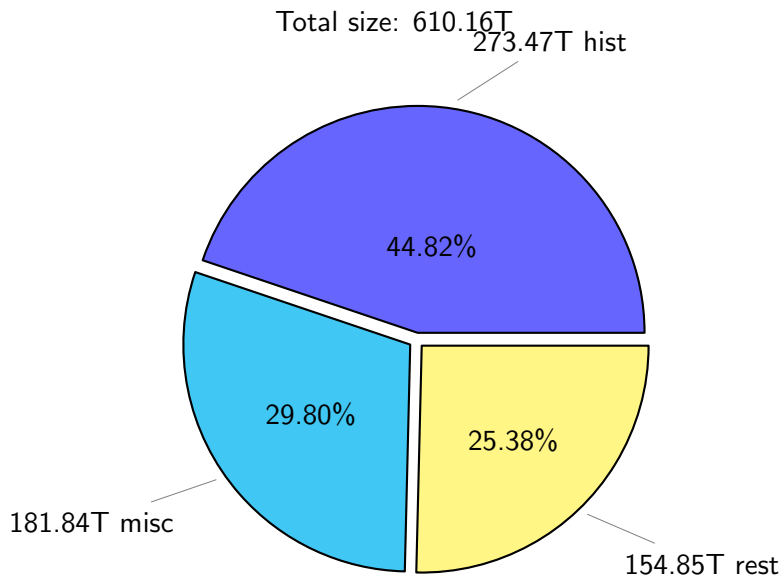

NS9039K disk usage

September 25, 2022

notes:

- ▶ Excluded directories: ".snapshot", ".afm", ".ptrash".
- ▶ Compressed file: file name end with "gz", "bz2", "tar", "zip" and NETCDF4 "nc"
- ▶ Restart files: path contains '/rest/'
- ▶ History files: path contains '/hist/'
- ▶ Items <3 % will be count as 'others'.
- ▶ Additional hard links are excluded.
- ▶ Monthly report: disk_ns9039k_YYYYMMDD.pdf
- ▶ Latest report: latest.pdf
- ▶ Ignored directories due to permission denied: filelist_classfy.err.txt
- ▶ Summary table: sizeTable.txt

NS9039K total disk usage

Total size: 610.16T
95.29T ywang

NS9039K file types usage

NS9039K history files usage

Total size: 273.47T

NS9039K restart files usage

Total size: 154.85T

NS9039K misc files usage

Total size: 181.84T

NS9039K total compressed

386.67T compressed Total size: 610.16T

223.49T uncompressed

NS9039K uncompressed files usage

Total size: 223.49T

NS9039K NorCPM/cases/*

No data