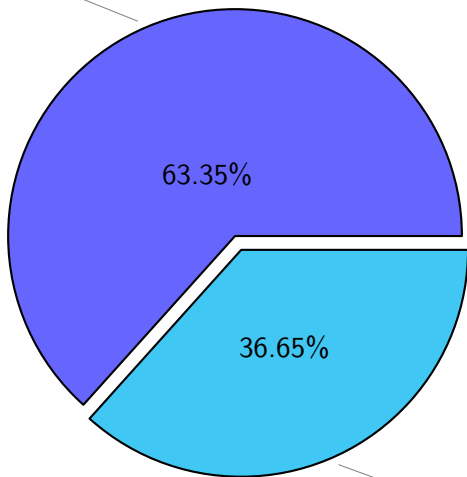

NS9039K total disk usage

Total size: 609.77T
95.29T ywang

NS9039K file types usage

NS9039K history files usage

Total size: 273.44T

NS9039K restart files usage

Total size: 154.85T

NS9039K misc files usage

Total size: 181.48T

NS9039K total compressed

386.29T compressed Total size: 609.77T

223.49T uncompressed

NS9039K uncompressed files usage

Total size: 223.49T

NS9039K NorCPM/cases/*

No data