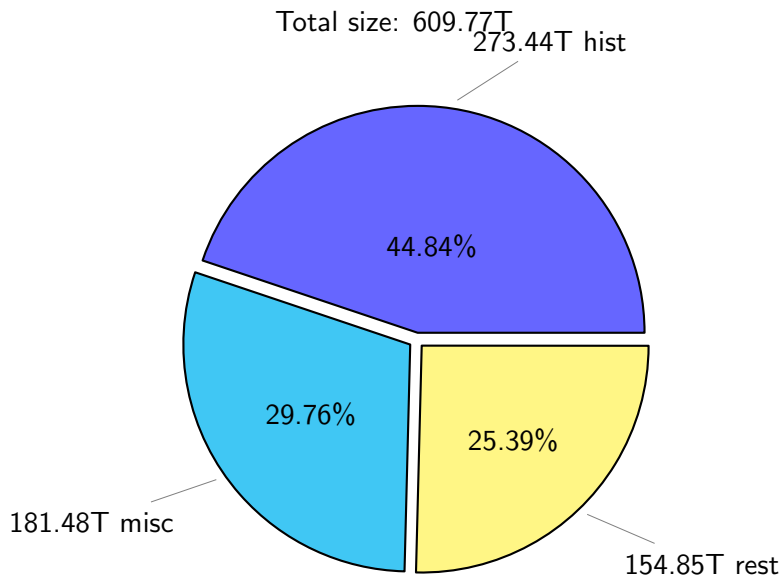

NS9039K disk usage

September 18, 2022

notes:

- ▶ Excluded directories: ".snapshot", ".afm", ".ptrash".
- ▶ Compressed file: file name end with "gz", "bz2", "tar", "zip" and NETCDF4 "nc"
- ▶ Restart files: path contains '/rest/'
- ▶ History files: path contains '/hist/'
- ▶ Items <3 % will be count as 'others'.
- ▶ Additional hard links are excluded.
- ▶ Monthly report: disk_ns9039k_YYYYMMDD.pdf
- ▶ Latest report: latest.pdf
- ▶ Ignored directories due to permission denied: filelist_classfy.err.txt
- ▶ Summary table: sizeTable.txt

NS9039K total disk usage

Total size: 609.77T
95.29T ywang

NS9039K file types usage

NS9039K history files usage

Total size: 273.44T

NS9039K restart files usage

Total size: 154.85T

NS9039K misc files usage

Total size: 181.48T

NS9039K total compressed

386.29T compressed Total size: 609.77T

223.49T uncompressed

NS9039K uncompressed files usage

Total size: 223.49T

NS9039K NorCPM/cases/*

No data