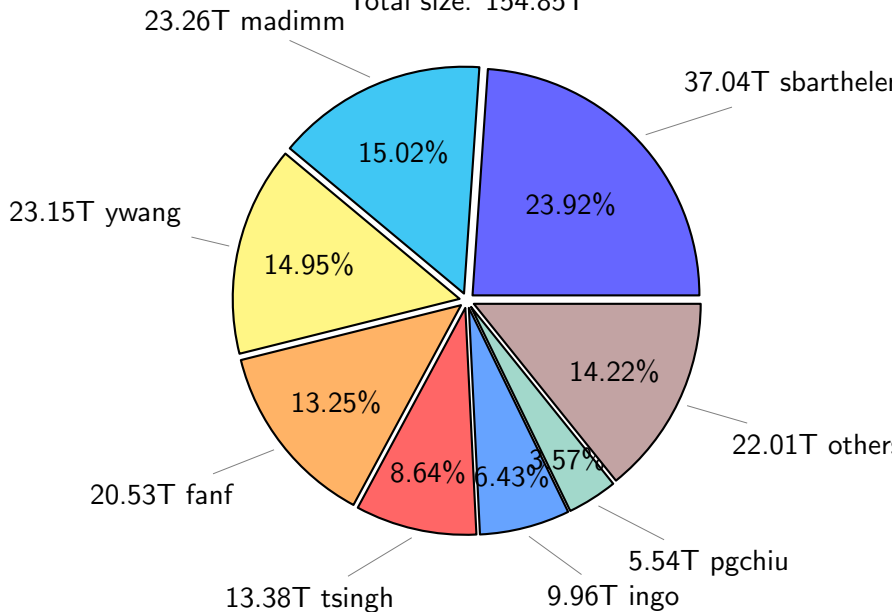

NS9039K total disk usage

Total size: 609.77T
95.29T ywang

NS9039K file types usage

NS9039K history files usage

Total size: 273.44T

NS9039K restart files usage

Total size: 154.85T

NS9039K misc files usage

Total size: 181.48T

NS9039K total compressed

386.29T compressed Total size: 609.77T

223.49T uncompressed

NS9039K uncompressed files usage

Total size: 223.49T

NS9039K NorCPM/cases/*

No data

NS9039K shared/*

No data