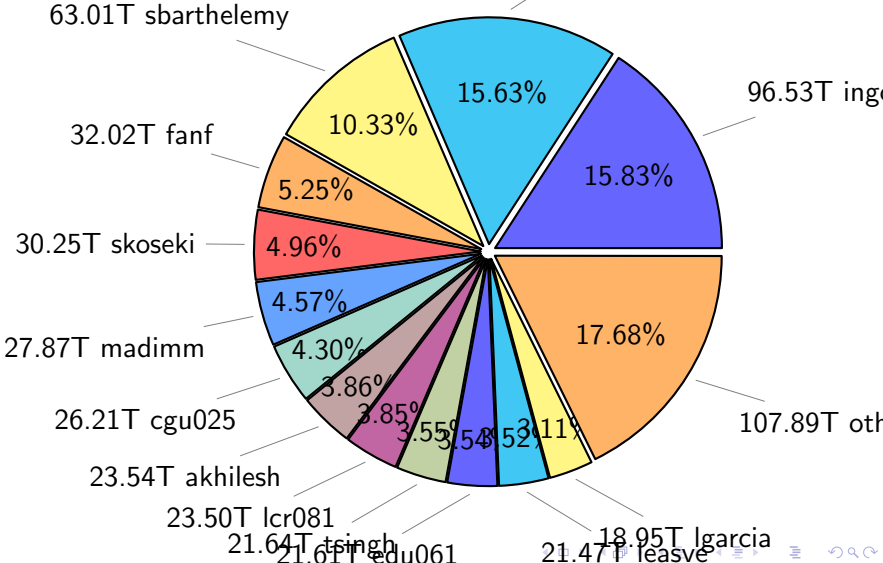

NS9039K disk usage

September 18, 2022

notes:

- ▶ Excluded directories: ".snapshot", ".afm", ".ptrash".
- ▶ Compressed file: file name end with "gz", "bz2", "tar", "zip" and NETCDF4 "nc"
- ▶ Restart files: path contains '/rest/'
- ▶ History files: path contains '/hist/'
- ▶ Items <3 % will be count as 'others'.
- ▶ Additional hard links are excluded.
- ▶ Monthly report: disk_ns9039k_YYYYMMDD.pdf
- ▶ Latest report: latest.pdf
- ▶ Ignored directories due to permission denied: filelist_classfy.err.txt
- ▶ Summary table: sizeTable.txt

NS9039K total disk usage

Total size: 609.77T
95.29T ywang

NS9039K file types usage

NS9039K history files usage

Total size: 273.44T

NS9039K restart files usage

Total size: 154.85T

NS9039K misc files usage

Total size: 181.48T

NS9039K total compressed

386.29T compressed Total size: 609.77T

223.49T uncompressed

NS9039K uncompressed files usage

Total size: 223.49T

NS9039K NorCPM/cases/*

No data