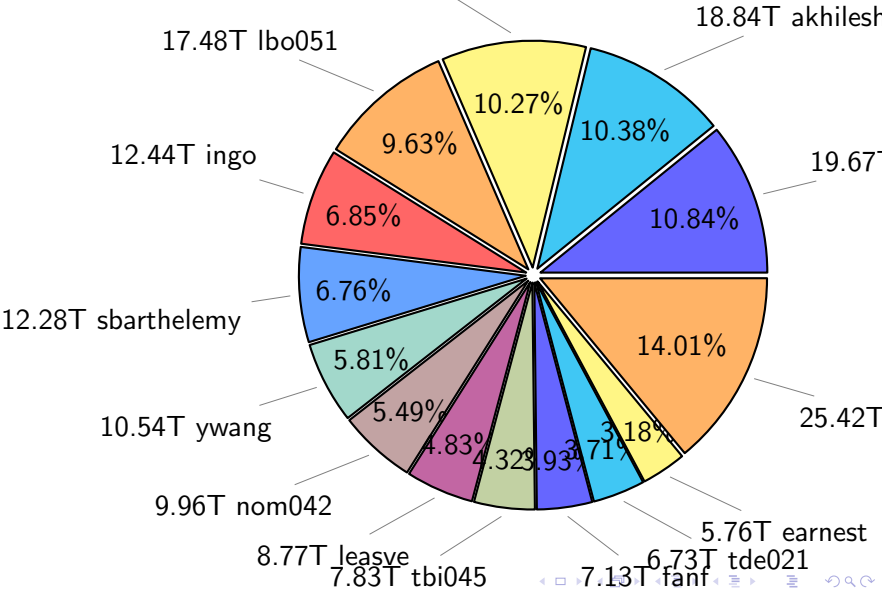

NS9039K total disk usage

Total size: 609.77T
95.29T ywang

NS9039K file types usage

NS9039K history files usage

Total size: 273.44T

NS9039K restart files usage

Total size: 154.85T

NS9039K misc files usage

Total size: 181.48T

NS9039K total compressed

386.29T compressed Total size: 609.77T

223.49T uncompressed

NS9039K uncompressed files usage

Total size: 223.49T

NS9039K NorCPM/cases/*

No data

NS9039K shared/*

No data