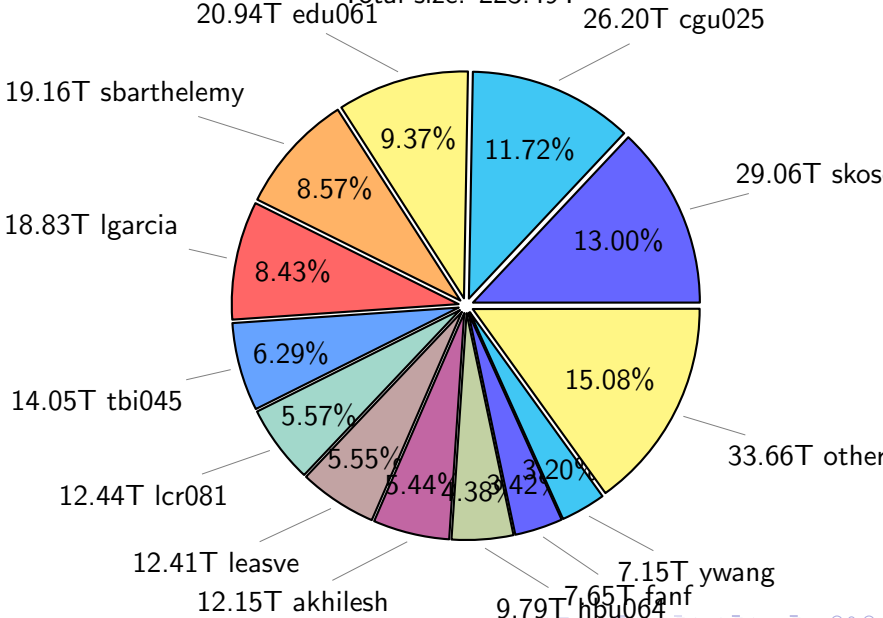

NS9039K total disk usage

Total size: 609.77T
95.29T ywang

NS9039K file types usage

NS9039K history files usage

Total size: 273.44T

NS9039K restart files usage

Total size: 154.85T

NS9039K misc files usage

Total size: 181.48T

NS9039K total compressed

386.29T compressed Total size: 609.77T

223.49T uncompressed

NS9039K uncompressed files usage

Total size: 223.49T

NS9039K NorCPM/cases/*

No data

NS9039K shared/*

No data