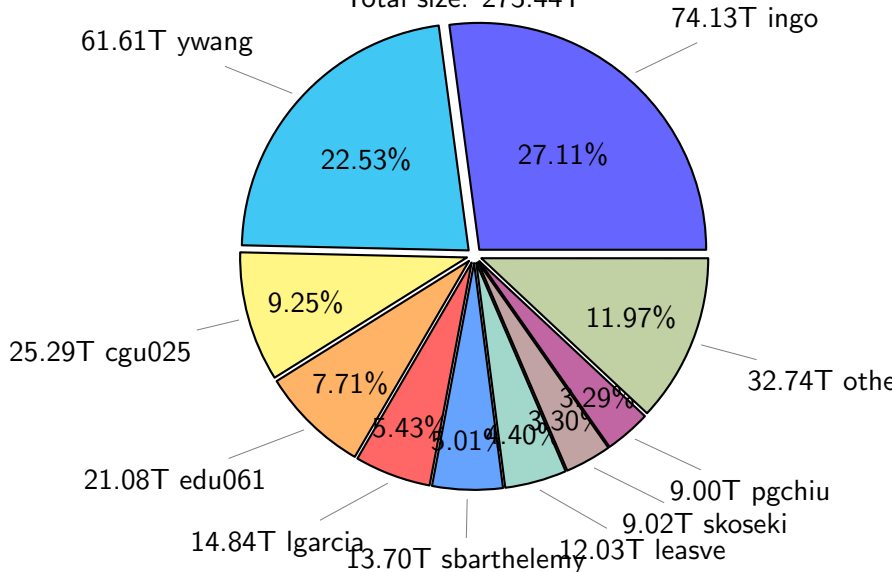

NS9039K total disk usage

Total size: 609.77T
95.29T ywang

NS9039K file types usage

NS9039K history files usage

Total size: 273.44T

NS9039K restart files usage

Total size: 154.85T

NS9039K misc files usage

Total size: 181.48T

NS9039K total compressed

386.29T compressed Total size: 609.77T

223.49T uncompressed

NS9039K uncompressed files usage

Total size: 223.49T

NS9039K NorCPM/cases/*

No data

NS9039K shared/*

No data