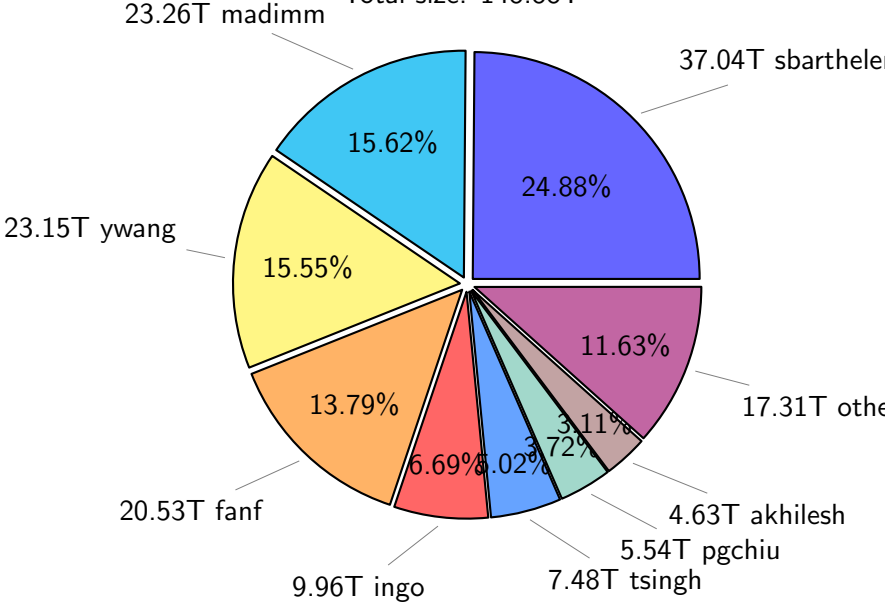

NS9039K total disk usage

Total size: 598.13T
95.29T ywang

NS9039K file types usage

NS9039K history files usage

Total size: 268.03T

NS9039K restart files usage

Total size: 148.88T

NS9039K misc files usage

Total size: 181.22T

NS9039K total compressed

376.55T compressed Total size: 598.13T

221.58T uncompressed

NS9039K uncompressed files usage

Total size: 221.58T

NS9039K NorCPM/cases/*

No data