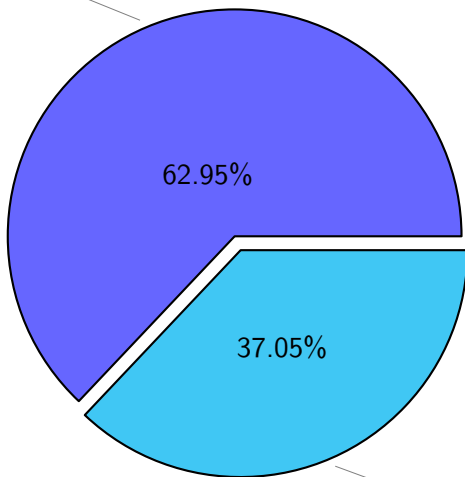

NS9039K total disk usage

Total size: 598.13T
95.29T ywang

NS9039K file types usage

NS9039K history files usage

Total size: 268.03T

NS9039K restart files usage

Total size: 148.88T

NS9039K misc files usage

Total size: 181.22T

NS9039K total compressed

376.55T compressed Total size: 598.13T

221.58T uncompressed

NS9039K uncompressed files usage

Total size: 221.58T

NS9039K NorCPM/cases/*

No data