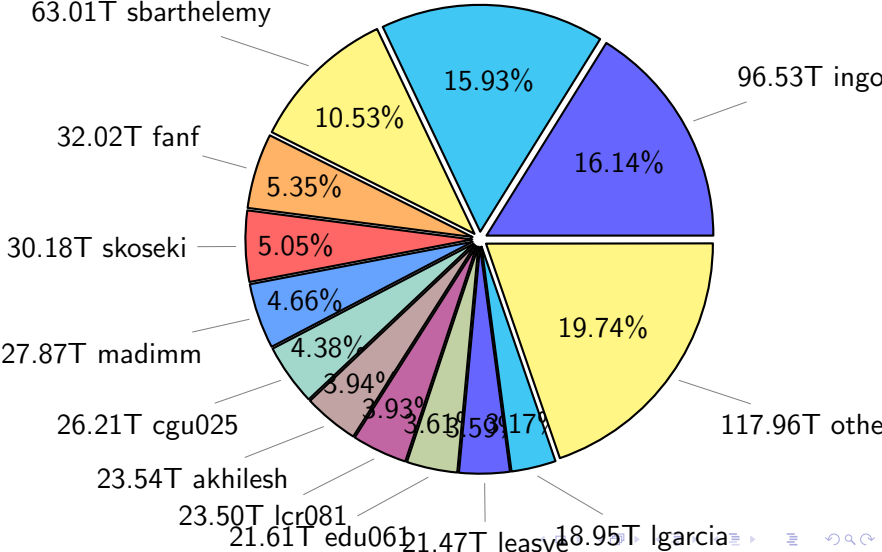

NS9039K disk usage

September 4, 2022

notes:

- ▶ Excluded directories: ".snapshot", ".afm", ".ptrash".
- ▶ Compressed file: file name end with "gz", "bz2", "tar", "zip" and NETCDF4 "nc"
- ▶ Restart files: path contains '/rest/'
- ▶ History files: path contains '/hist/'
- ▶ Items <3 % will be count as 'others'.
- ▶ Additional hard links are excluded.
- ▶ Monthly report: disk_ns9039k_YYYYMMDD.pdf
- ▶ Latest report: latest.pdf
- ▶ Ignored directories due to permission denied: filelist_classfy.err.txt
- ▶ Summary table: sizeTable.txt

NS9039K total disk usage

Total size: 598.13T
95.29T ywang

NS9039K file types usage

NS9039K history files usage

Total size: 268.03T

NS9039K restart files usage

Total size: 148.88T

NS9039K misc files usage

Total size: 181.22T

NS9039K total compressed

376.55T compressed Total size: 598.13T

221.58T uncompressed

NS9039K uncompressed files usage

Total size: 221.58T

NS9039K NorCPM/cases/*

No data