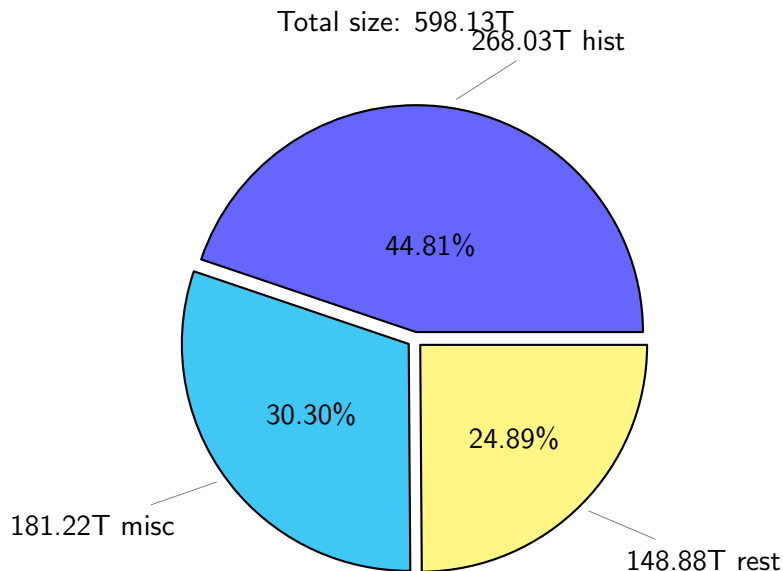

NS9039K disk usage

September 4, 2022

notes:

- ▶ Excluded directories: ".snapshot", ".afm", ".ptrash".
- ▶ Compressed file: file name end with "gz", "bz2", "tar", "zip" and NETCDF4 "nc"
- ▶ Restart files: path contains '/rest/'
- ▶ History files: path contains '/hist/'
- ▶ Items <3 % will be count as 'others'.
- ▶ Additional hard links are excluded.
- ▶ Monthly report: disk_ns9039k_YYYYMMDD.pdf
- ▶ Latest report: latest.pdf
- ▶ Ignored directories due to permission denied: filelist_classfy.err.txt
- ▶ Summary table: sizeTable.txt

NS9039K total disk usage

Total size: 598.13T
95.29T ywang

NS9039K file types usage

NS9039K history files usage

Total size: 268.03T

NS9039K restart files usage

Total size: 148.88T

NS9039K misc files usage

Total size: 181.22T

NS9039K total compressed

376.55T compressed Total size: 598.13T

221.58T uncompressed

NS9039K uncompressed files usage

Total size: 221.58T

NS9039K NorCPM/cases/*

No data