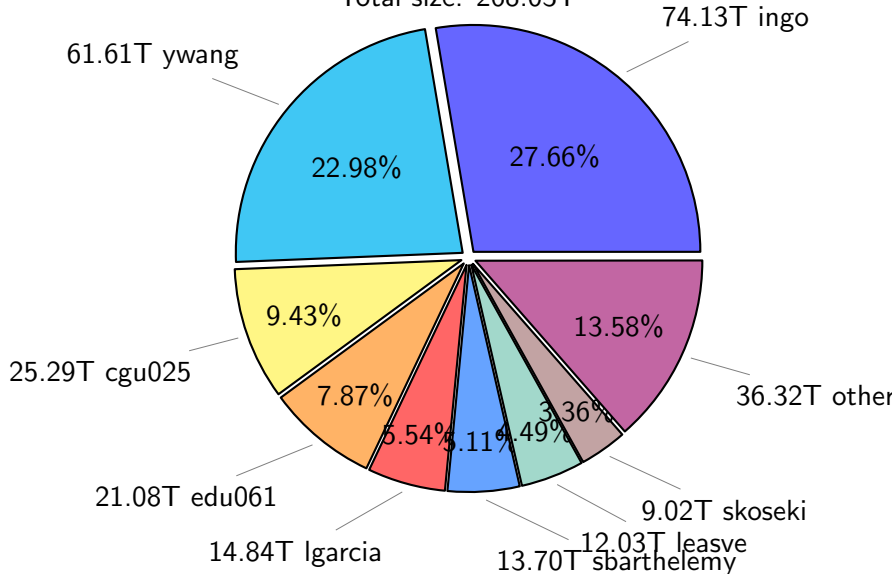

NS9039K total disk usage

Total size: 598.13T
95.29T ywang

NS9039K file types usage

NS9039K history files usage

Total size: 268.03T

NS9039K restart files usage

Total size: 148.88T

NS9039K misc files usage

Total size: 181.22T

NS9039K total compressed

376.55T compressed Total size: 598.13T

221.58T uncompressed

NS9039K uncompressed files usage

Total size: 221.58T

NS9039K NorCPM/cases/*

No data

NS9039K shared/*

No data