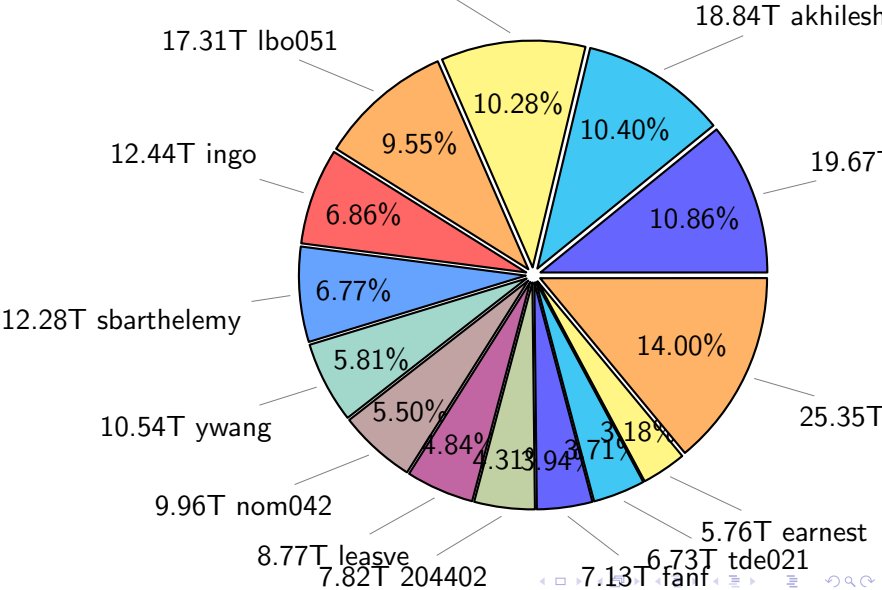

NS9039K total disk usage

Total size: 598.13T
95.29T ywang

NS9039K file types usage

NS9039K history files usage

Total size: 268.03T

NS9039K restart files usage

Total size: 148.88T

NS9039K misc files usage

Total size: 181.22T

NS9039K total compressed

376.55T compressed Total size: 598.13T

221.58T uncompressed

NS9039K uncompressed files usage

Total size: 221.58T

NS9039K NorCPM/cases/*

No data

NS9039K shared/*

No data