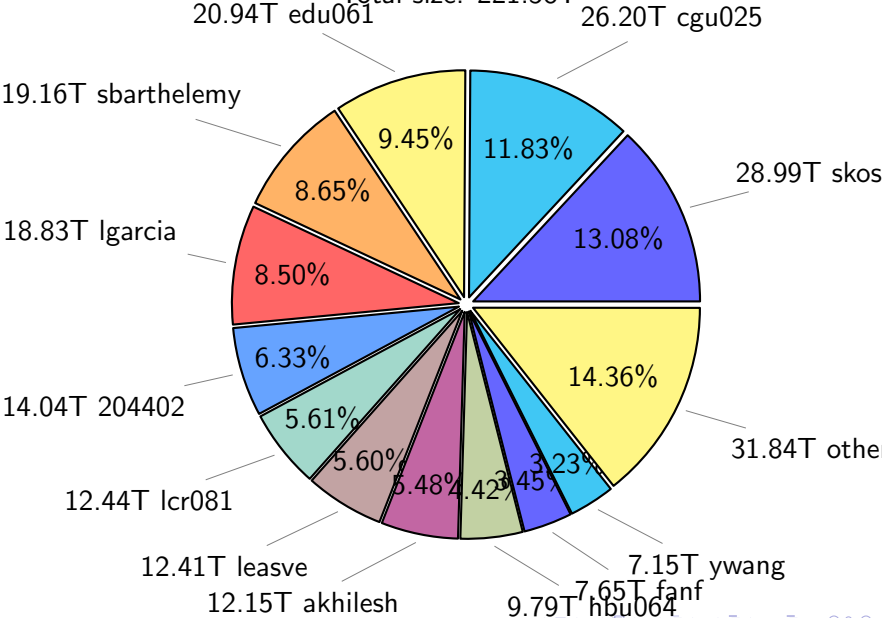

NS9039K total disk usage

Total size: 598.13T
95.29T ywang

NS9039K file types usage

NS9039K history files usage

Total size: 268.03T

NS9039K restart files usage

Total size: 148.88T

NS9039K misc files usage

Total size: 181.22T

NS9039K total compressed

376.55T compressed Total size: 598.13T

221.58T uncompressed

NS9039K uncompressed files usage

Total size: 221.58T

NS9039K NorCPM/cases/*

No data

NS9039K shared/*

No data