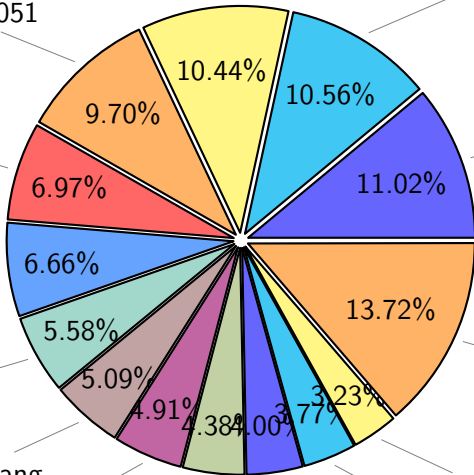

Total size: 149.35T

NS9039K misc files usage

Total size: 178.50T
18.63T lcr081

18.84T akhilesh

17.31T lbo051

12.44T ingo

19.67T

11.89T sbarthelemy

9.96T nom042

9.08T ywang

8.77T leasve

7.82T tbi045

7.13T fanf

5.76T earnest

6.73T tde021

NS9039K total compressed

355.57T compressed

Total size: 573.08T

217.51T uncompressed

NS9039K uncompressed files usage

Total size: 217.51T

NS9039K NorCPM/cases/*

No data

NS9039K shared/*