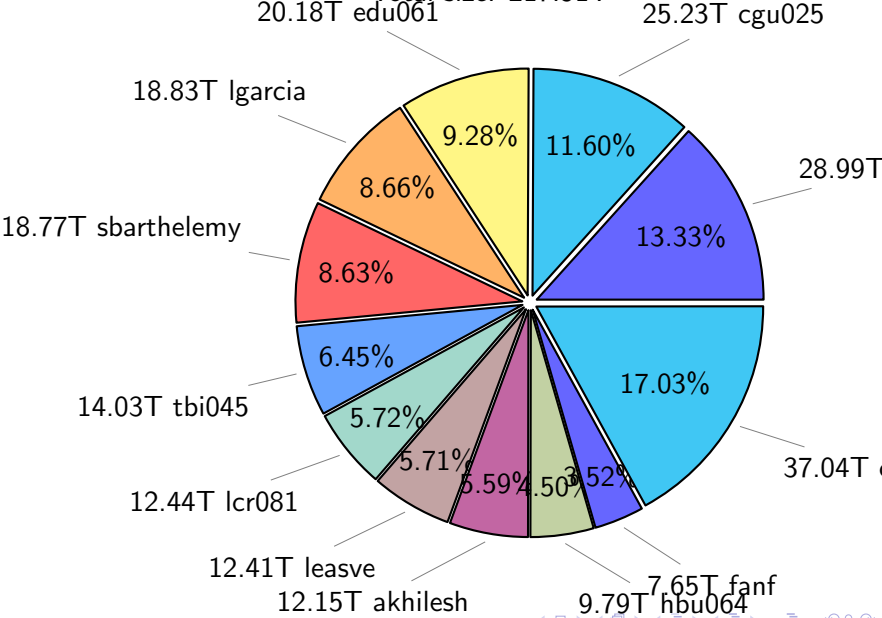

NS9039K total disk usage

Total size: 573.08T
85.49T ywang

NS9039K file types usage

NS9039K history files usage

Total size: 245.22T

74.13T ingo

40.59T ywang

16.55%

355.57T compressed

Total size: 573.08T

217.51T uncompressed

NS9039K uncompressed files usage

Total size: 217.51T

NS9039K NorCPM/cases/*

No data

NS9039K shared/*