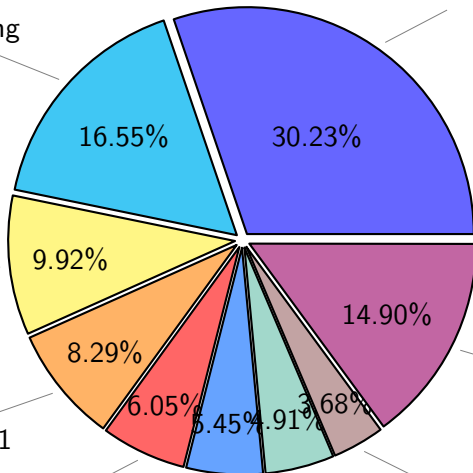

NS9039K total disk usage

Total size: 573.08T
85.49T ywang

NS9039K file types usage

NS9039K history files usage

Total size: 245.22T

74.13T ingo

40.59T ywang

16.55%

30.23%

9.92%

14.90%

24.34T cgu025

8.29%

36.56T other

20.33T edu061

6.05%

5.45%

4.91%

3.68%

14.84T lgarcia

13.38T sbarthelemy

9.02T skoseki

12.03T leave

NS9039K restart files usage