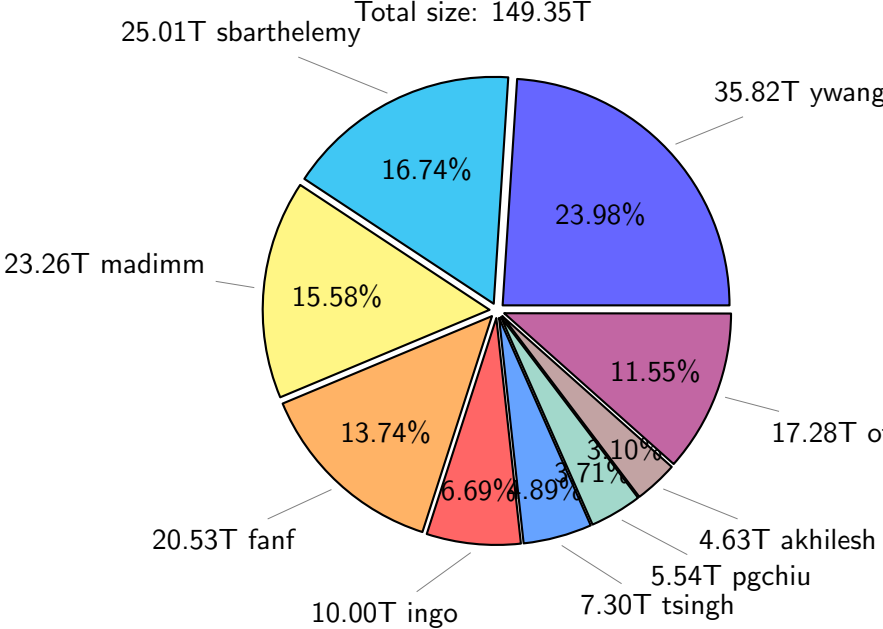

NS9039K total disk usage

Total size: 573.08T
85.49T ywang

NS9039K file types usage

NS9039K history files usage

Total size: 245.22T

74.13T ingo

40.59T ywang

16.55%

5.45%

4.91%

3.68%

14.84T lgarcia

13.38T sbarthelemy

9.02T skoseki

12.03T leave

NS9039K restart files usage

Total size: 149.35T

NS9039K misc files usage

Total size: 178.50T
18.63T lcr081

18.84T akhilesh

17.31T lbo051

12.44T ingo

19.67T

11.89T sbarthelemy

355.57T compressed

Total size: 573.08T

217.51T uncompressed

NS9039K uncompressed files usage

Total size: 217.51T

NS9039K NorCPM/cases/*

No data

NS9039K shared/*