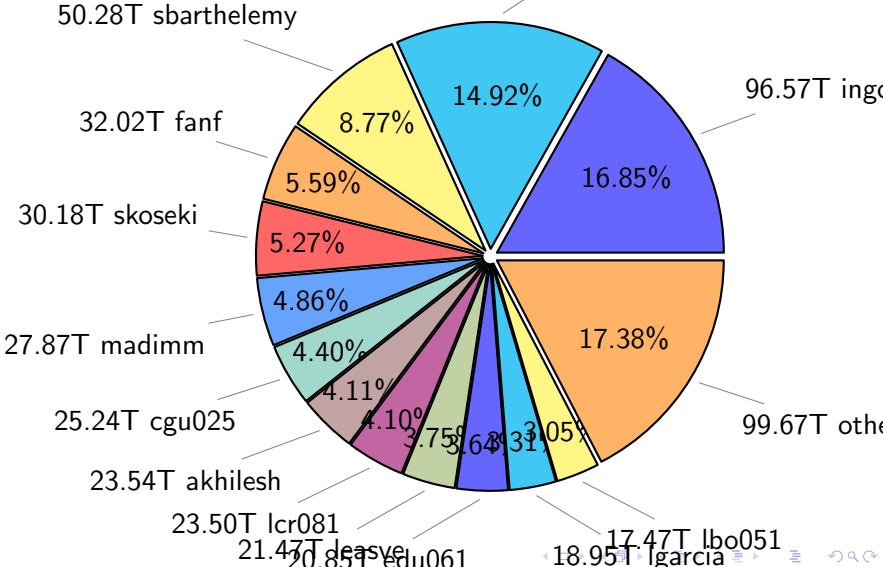

NS9039K disk usage

August 21, 2022

notes:

- ▶ Excluded directories: ".snapshot", ".afm", ".ptrash".
- ▶ Compressed file: file name end with "gz", "bz2", "tar", "zip" and NETCDF4 "nc"
- ▶ Restart files: path contains '/rest/'
- ▶ History files: path contains '/hist/'
- ▶ Items <3 % will be count as 'others'.
- ▶ Additional hard links are excluded.
- ▶ Monthly report: disk_ns9039k_YYYYMMDD.pdf
- ▶ Latest report: latest.pdf
- ▶ Ignored directories due to permission denied: filelist_classfy.err.txt
- ▶ Summary table: sizeTable.txt

NS9039K total disk usage

Total size: 573.08T
85.49T ywang

NS9039K file types usage

NS9039K history files usage

Total size: 245.22T

74.13T ingo

40.59T ywang

16.55%

Total size: 149.35T

NS9039K misc files usage

Total size: 178.50T
18.63T lcr081

18.84T akhilesh

17.31T lbo051

12.44T ingo

19.67T

11.89T sbarthelemy

355.57T compressed

Total size: 573.08T

217.51T uncompressed

NS9039K uncompressed files usage

Total size: 217.51T

NS9039K NorCPM/cases/*

No data

NS9039K shared/*