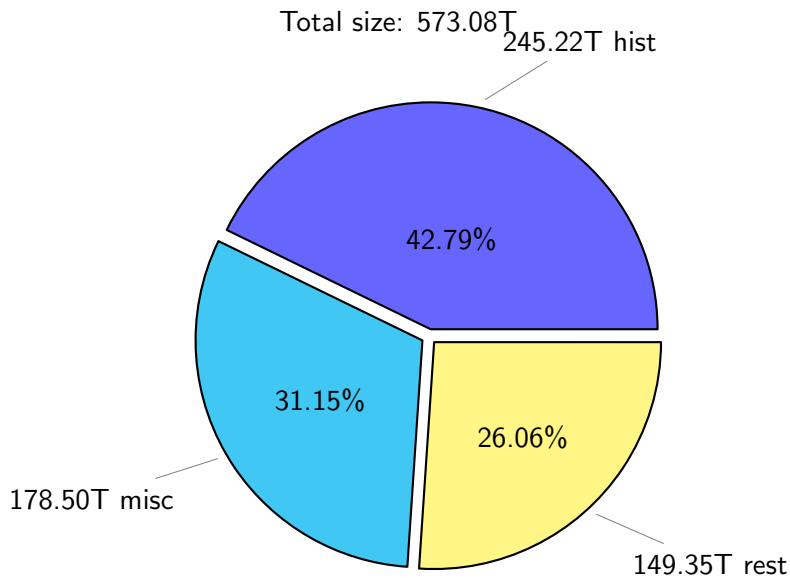

NS9039K disk usage

August 21, 2022

notes:

- ▶ Excluded directories: ".snapshot", ".afm", ".ptrash".
- ▶ Compressed file: file name end with "gz", "bz2", "tar", "zip" and NETCDF4 "nc"
- ▶ Restart files: path contains '/rest/'
- ▶ History files: path contains '/hist/'
- ▶ Items <3 % will be count as 'others'.
- ▶ Additional hard links are excluded.
- ▶ Monthly report: disk_ns9039k_YYYYMMDD.pdf
- ▶ Latest report: latest.pdf
- ▶ Ignored directories due to permission denied: filelist_classfy.err.txt
- ▶ Summary table: sizeTable.txt

NS9039K total disk usage

Total size: 573.08T
85.49T ywang

NS9039K file types usage

NS9039K history files usage

Total size: 245.22T

74.13T ingo

40.59T ywang

16.55%

Total size: 149.35T

NS9039K misc files usage

Total size: 178.50T
18.63T lcr081

18.84T akhilesh

17.31T lbo051

12.44T ingo

19.67T

11.89T sbarthelemy

355.57T compressed

Total size: 573.08T

217.51T uncompressed

NS9039K uncompressed files usage

Total size: 217.51T

NS9039K NorCPM/cases/*

No data

NS9039K shared/*