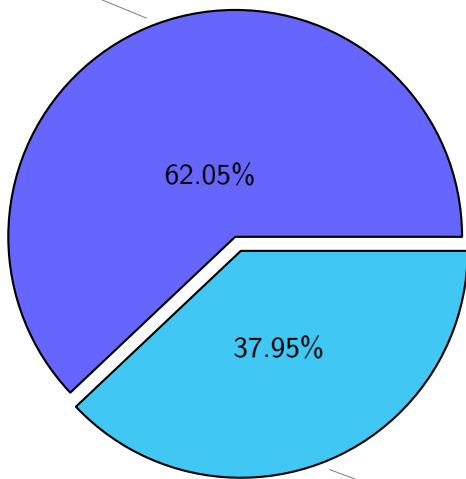

5.72%

4.92%

3.68%

14.84T lgarcia

14.00T sbarthelemy

9.02T skoseki

12.03T lease

NS9039K restart files usage

Total size: 146.84T

NS9039K misc files usage

Total size: 178.40T

NS9039K total compressed

353.71T compressed

Total size: 570.04T

216.33T uncompressed

NS9039K uncompressed files usage

Total size: 216.33T

NS9039K NorCPM/cases/*

No data

NS9039K shared/*

No data