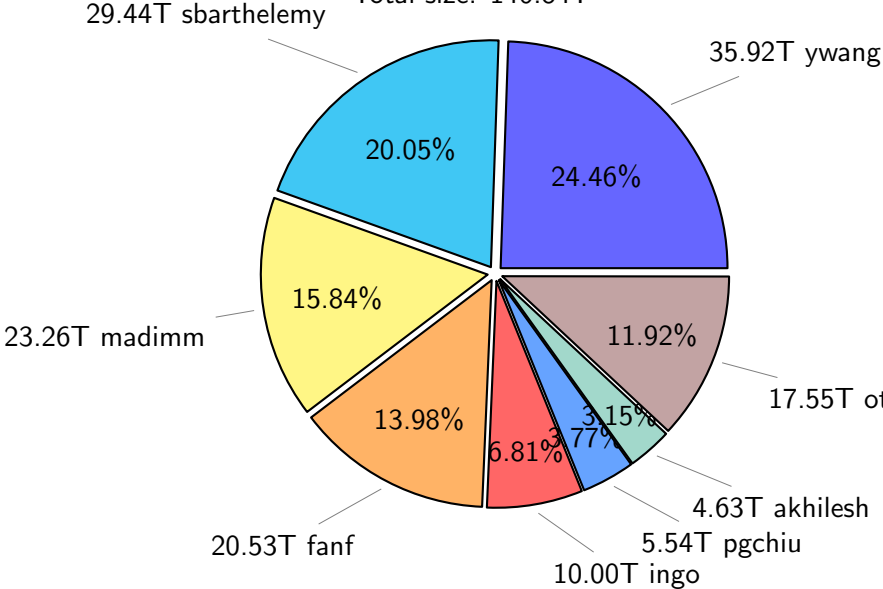

5.72%

4.92%

3.68%

14.84T lgarcia

14.00T sbarthelemy

9.02T skoseki

12.03T lease

NS9039K restart files usage

Total size: 146.84T

NS9039K misc files usage

Total size: 178.40T

NS9039K total compressed

353.71T compressed

Total size: 570.04T

216.33T uncompressed

NS9039K uncompressed files usage