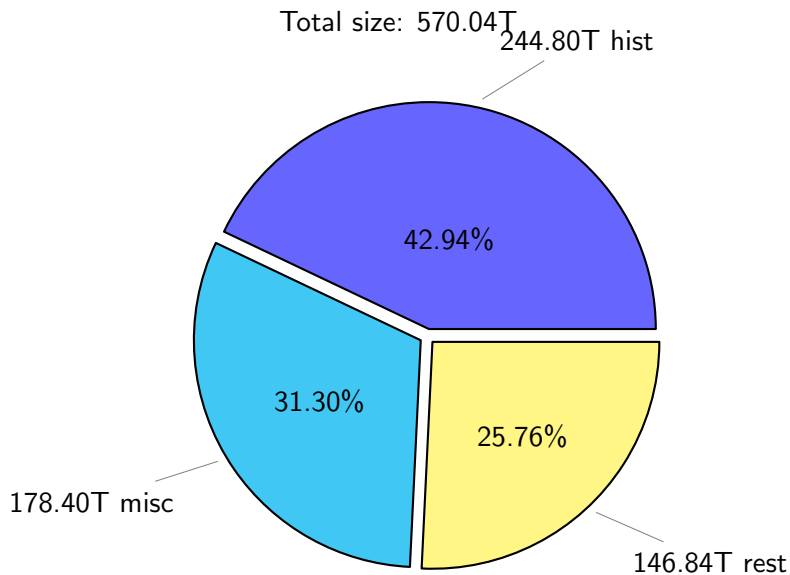

NS9039K disk usage

August 14, 2022

notes:

- ▶ Excluded directories: ".snapshot", ".afm", ".ptrash".
- ▶ Compressed file: file name end with "gz", "bz2", "tar", "zip" and NETCDF4 "nc"
- ▶ Restart files: path contains '/rest/'
- ▶ History files: path contains '/hist/'
- ▶ Items <3 % will be count as 'others'.
- ▶ Additional hard links are excluded.
- ▶ Monthly report: disk_ns9039k_YYYYMMDD.pdf
- ▶ Latest report: latest.pdf
- ▶ Ignored directories due to permission denied: filelist_classfy.err.txt
- ▶ Summary table: sizeTable.txt

NS9039K total disk usage

Total size: 570.04T
85.95T ywang

NS9039K file types usage

NS9039K history files usage

Total size: 244.80T

74.13T ingo

40.92T ywang

16.71%

Total size: 146.84T

NS9039K misc files usage

Total size: 178.40T

NS9039K total compressed

353.71T compressed

Total size: 570.04T

216.33T uncompressed

NS9039K uncompressed files usage

Total size: 216.33T

NS9039K NorCPM/cases/*

No data

NS9039K shared/*

No data