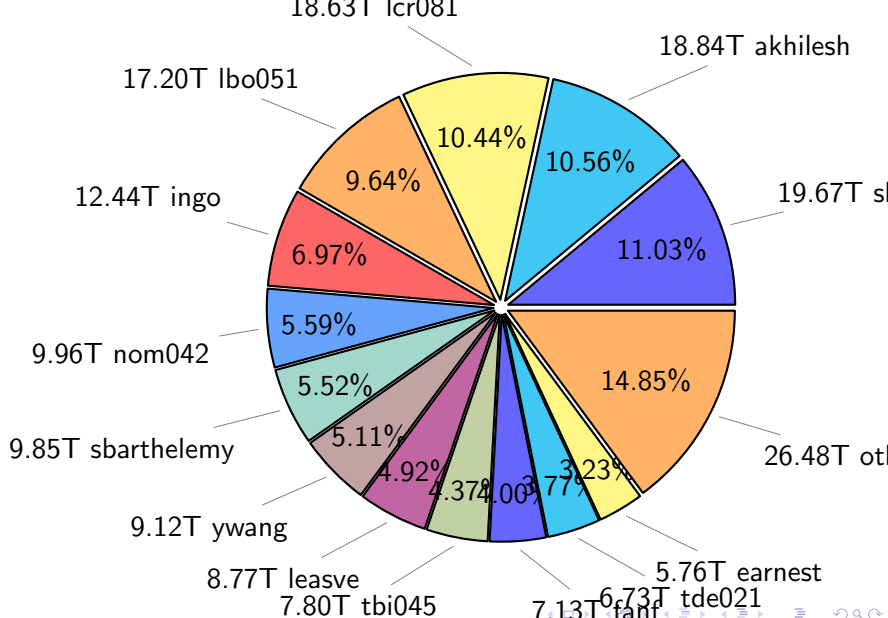

NS9039K total disk usage

Total size: 570.04T
85.95T ywang

NS9039K file types usage

NS9039K history files usage

Total size: 244.80T

74.13T ingo

40.92T ywang

16.71%

5.72%

4.92%

3.68%

14.84T lgarcia

14.00T sbarthelemy

9.02T skoseki

12.03T lease

NS9039K restart files usage

Total size: 146.84T

NS9039K misc files usage

Total size: 178.40T

NS9039K total compressed

353.71T compressed

Total size: 570.04T

216.33T uncompressed

NS9039K uncompressed files usage

Total size: 216.33T

NS9039K NorCPM/cases/*

No data

NS9039K shared/*

No data