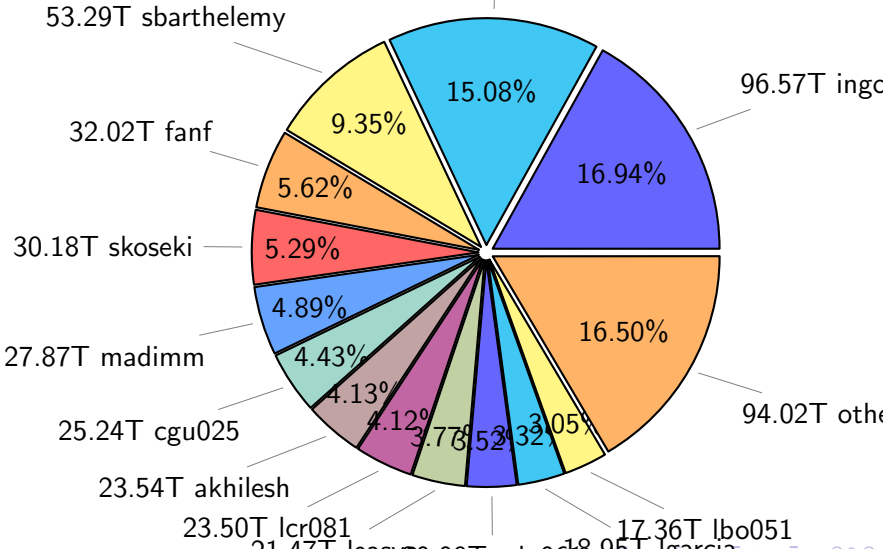

NS9039K disk usage

August 14, 2022

notes:

- ▶ Excluded directories: ".snapshot", ".afm", ".ptrash".
- ▶ Compressed file: file name end with "gz", "bz2", "tar", "zip" and NETCDF4 "nc"
- ▶ Restart files: path contains '/rest/'
- ▶ History files: path contains '/hist/'
- ▶ Items <3 % will be count as 'others'.
- ▶ Additional hard links are excluded.
- ▶ Monthly report: disk_ns9039k_YYYYMMDD.pdf
- ▶ Latest report: latest.pdf
- ▶ Ignored directories due to permission denied: filelist_classfy.err.txt
- ▶ Summary table: sizeTable.txt

NS9039K total disk usage

Total size: 570.04T
85.95T ywang

NS9039K file types usage

NS9039K history files usage

Total size: 244.80T

74.13T ingo

40.92T ywang

16.71%

Total size: 146.84T

NS9039K misc files usage

Total size: 178.40T

NS9039K total compressed

353.71T compressed

Total size: 570.04T

216.33T uncompressed

NS9039K uncompressed files usage

Total size: 216.33T

NS9039K NorCPM/cases/*

No data

NS9039K shared/*

No data