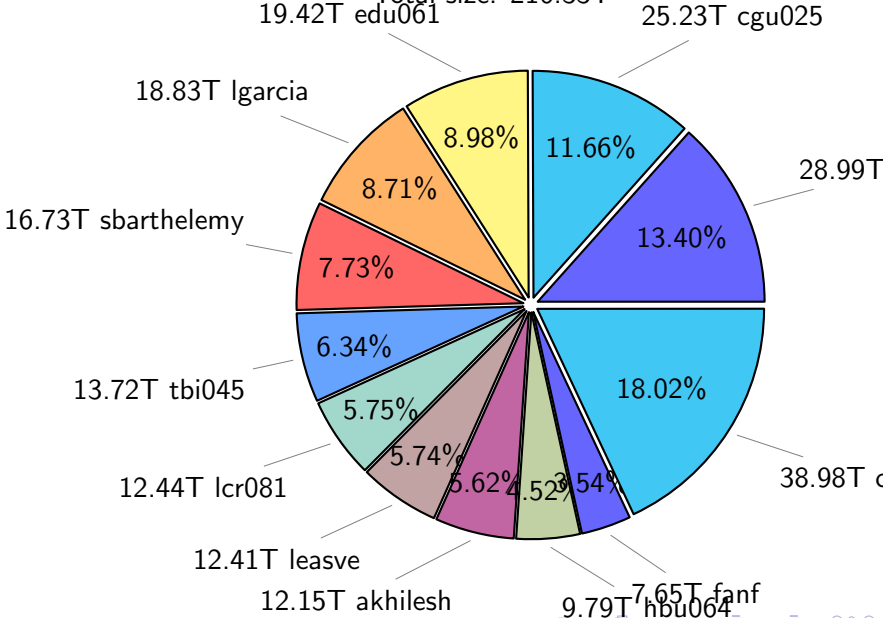

NS9039K total disk usage

Total size: 570.04T
85.95T ywang

NS9039K file types usage

NS9039K history files usage

Total size: 244.80T

74.13T ingo

40.92T ywang

16.71%

5.72%

4.92%

3.68%

14.84T lgarcia

14.00T sbarthelemy

9.02T skoseki

12.03T lease

NS9039K restart files usage

Total size: 146.84T

NS9039K misc files usage

Total size: 178.40T

NS9039K total compressed

353.71T compressed

Total size: 570.04T

216.33T uncompressed

NS9039K uncompressed files usage

Total size: 216.33T

NS9039K NorCPM/cases/*

No data

NS9039K shared/*

No data