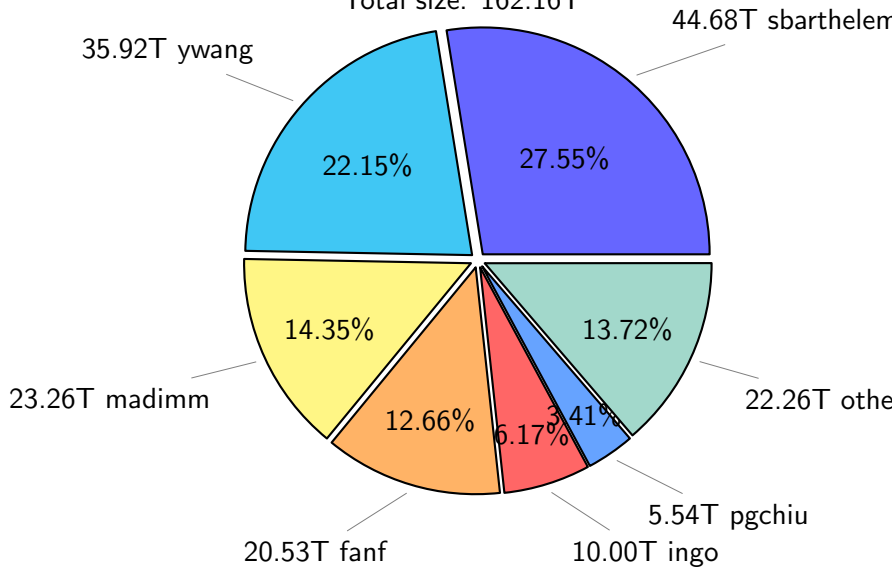

NS9039K total disk usage

Total size: 585.35T
85.95T ywang

NS9039K file types usage

NS9039K history files usage

Total size: 245.68T

74.13T ingo

40.92T ywang

9.91%

24.34T cgu025

7.97%

19.58T edu061

7.52%

18.48T lgarcia

5.57%

13.68T sbarthelemy

3.67%

9.02T skoseki

12.03T leave

33.50T other

NS9039K restart files usage

Total size: 162.16T

NS9039K misc files usage

Total size: 177.52T

NS9039K total compressed

368.78T compressed Total size: 585.35T

216.57T uncompressed

NS9039K uncompressed files usage

Total size: 216.57T

NS9039K NorCPM/cases/*

No data

NS9039K shared/*

No data