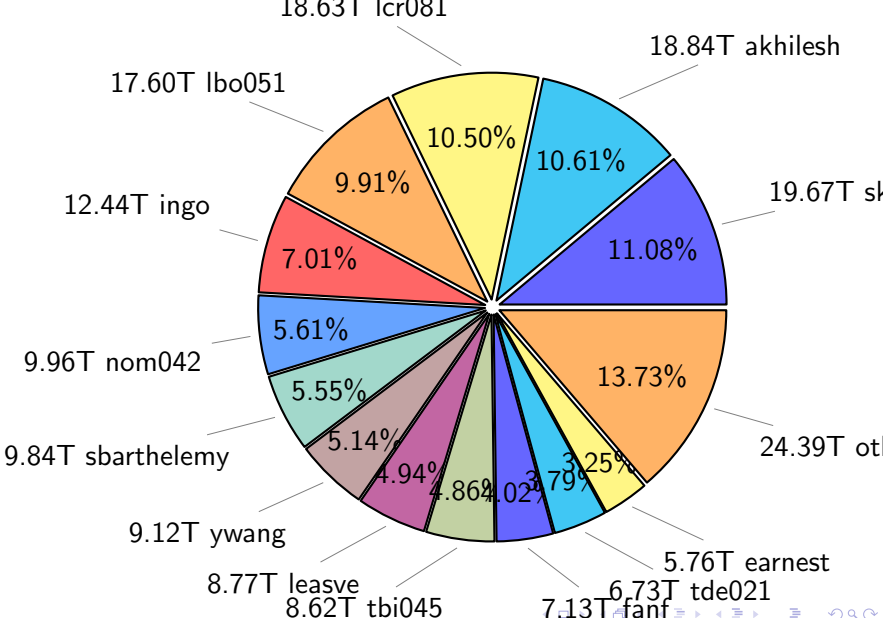

NS9039K total disk usage

Total size: 585.35T
85.95T ywang

NS9039K file types usage

NS9039K history files usage

Total size: 245.68T

74.13T ingo

40.92T ywang

9.91%

24.34T cgu025

7.97%

19.58T edu061

7.52%

18.48T lgarcia

5.57%

13.68T sbarthelemy

3.67%

9.02T skoseki

12.03T leave

33.50T other

NS9039K restart files usage

Total size: 162.16T

NS9039K misc files usage

Total size: 177.52T

NS9039K total compressed

368.78T compressed Total size: 585.35T

216.57T uncompressed

NS9039K uncompressed files usage

Total size: 216.57T

NS9039K NorCPM/cases/*

No data

NS9039K shared/*

No data