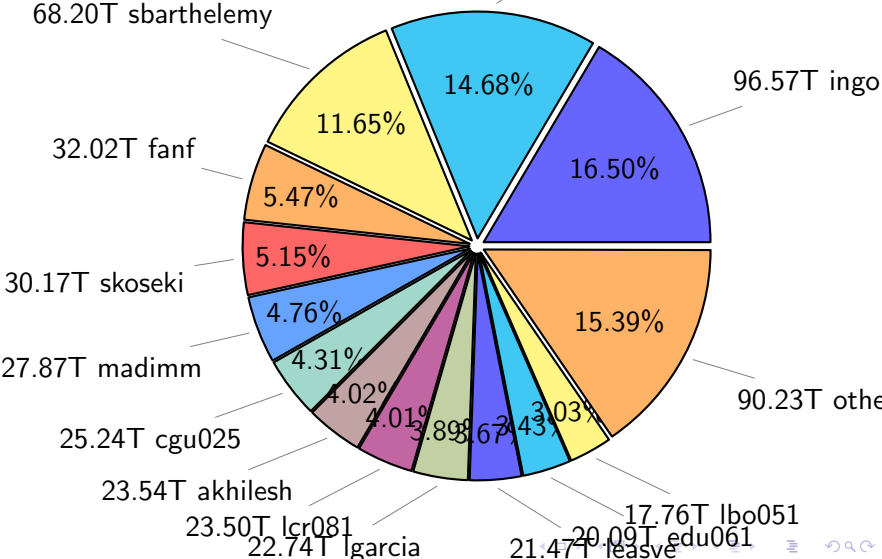

NS9039K disk usage

August 7, 2022

notes:

- ▶ Excluded directories: ".snapshot", ".afm", ".ptrash".
- ▶ Compressed file: file name end with "gz", "bz2", "tar", "zip" and NETCDF4 "nc"
- ▶ Restart files: path contains '/rest/'
- ▶ History files: path contains '/hist/'
- ▶ Items <3 % will be count as 'others'.
- ▶ Additional hard links are excluded.
- ▶ Monthly report: disk_ns9039k_YYYYMMDD.pdf
- ▶ Latest report: latest.pdf
- ▶ Ignored directories due to permission denied: filelist_classfy.err.txt
- ▶ Summary table: sizeTable.txt

NS9039K total disk usage

Total size: 585.35T
85.95T ywang

NS9039K file types usage

NS9039K history files usage

Total size: 245.68T

74.13T ingo

40.92T ywang

9.91%

9.02T skoseki

12.03T leave

33.50T other

NS9039K restart files usage

Total size: 162.16T

NS9039K misc files usage

Total size: 177.52T

NS9039K total compressed

368.78T compressed Total size: 585.35T

216.57T uncompressed

NS9039K uncompressed files usage

Total size: 216.57T

NS9039K NorCPM/cases/*

No data

NS9039K shared/*

No data