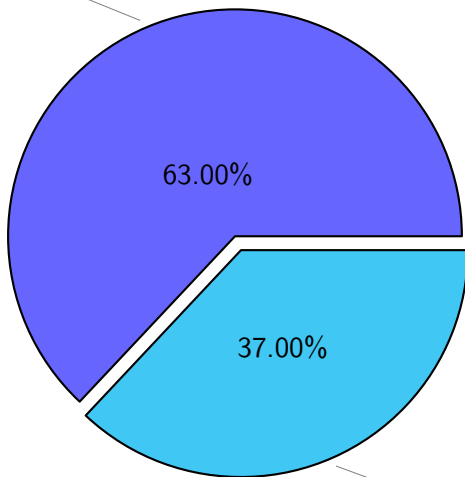

9.02T skoseki

12.03T leave

33.50T other

NS9039K restart files usage

Total size: 162.16T

NS9039K misc files usage

Total size: 177.52T

NS9039K total compressed

368.78T compressed Total size: 585.35T

216.57T uncompressed

NS9039K uncompressed files usage

Total size: 216.57T

NS9039K NorCPM/cases/*

No data

NS9039K shared/*

No data