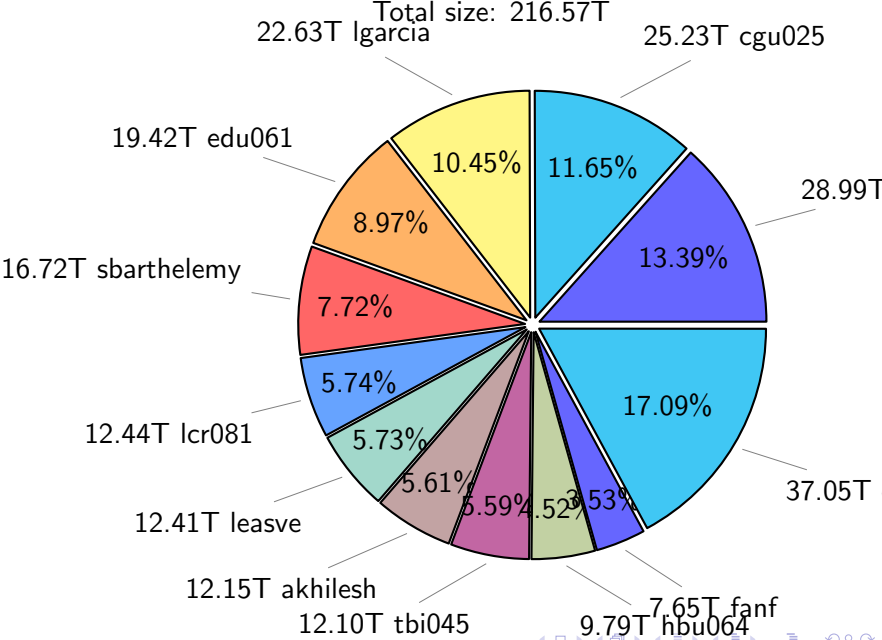

NS9039K total disk usage

Total size: 585.35T
85.95T ywang

NS9039K file types usage

NS9039K history files usage

Total size: 245.68T

74.13T ingo

40.92T ywang

9.91%

24.34T cgu025

7.97%

19.58T edu061

7.52%

18.48T lgarcia

5.57%

13.68T sbarthelemy

3.67%

9.02T skoseki

12.03T leave

33.50T other

NS9039K restart files usage

Total size: 162.16T

NS9039K misc files usage

Total size: 177.52T

NS9039K total compressed

368.78T compressed Total size: 585.35T

216.57T uncompressed

NS9039K uncompressed files usage

Total size: 216.57T

NS9039K NorCPM/cases/*

No data

NS9039K shared/*

No data