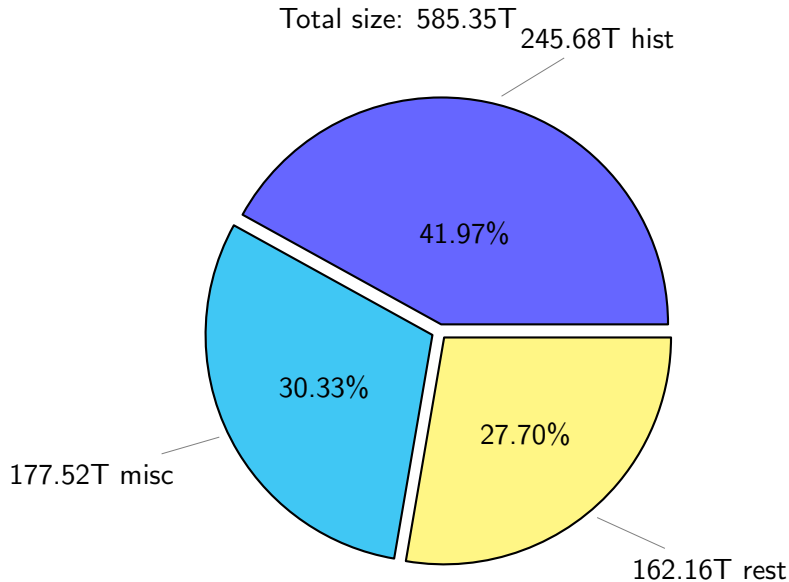

NS9039K disk usage

August 7, 2022

notes:

- ▶ Excluded directories: ".snapshot", ".afm", ".ptrash".
- ▶ Compressed file: file name end with "gz", "bz2", "tar", "zip" and NETCDF4 "nc"
- ▶ Restart files: path contains '/rest/'
- ▶ History files: path contains '/hist/'
- ▶ Items <3 % will be count as 'others'.
- ▶ Additional hard links are excluded.
- ▶ Monthly report: disk_ns9039k_YYYYMMDD.pdf
- ▶ Latest report: latest.pdf
- ▶ Ignored directories due to permission denied: filelist_classfy.err.txt
- ▶ Summary table: sizeTable.txt

NS9039K total disk usage

Total size: 585.35T
85.95T ywang

NS9039K file types usage

NS9039K history files usage

Total size: 245.68T

74.13T ingo

40.92T ywang

9.91%

9.02T skoseki

12.03T leave

33.50T other

NS9039K restart files usage

Total size: 162.16T

NS9039K misc files usage

Total size: 177.52T

NS9039K total compressed

368.78T compressed Total size: 585.35T

216.57T uncompressed

NS9039K uncompressed files usage

Total size: 216.57T

NS9039K NorCPM/cases/*

No data

NS9039K shared/*

No data