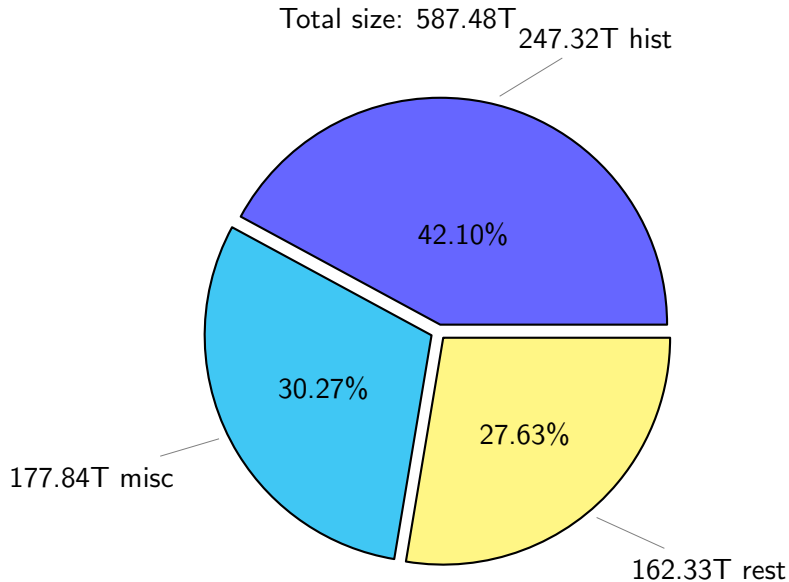

# NS9039K total disk usage

Total size: 587.48T  
85.95T ywang

# NS9039K history files usage

Total size: 247.32T

74.13T ingo

40.92T ywang

24.34T cgu025

22.11T lgarcia

19.58T edu061

7.92%

# NS9039K misc files usage

Total size: 177.84T

# NS9039K uncompressed files usage

Total size: 217.64T

NS9039K NorCPM/cases/\*

No data

NS9039K shared/\*

No data