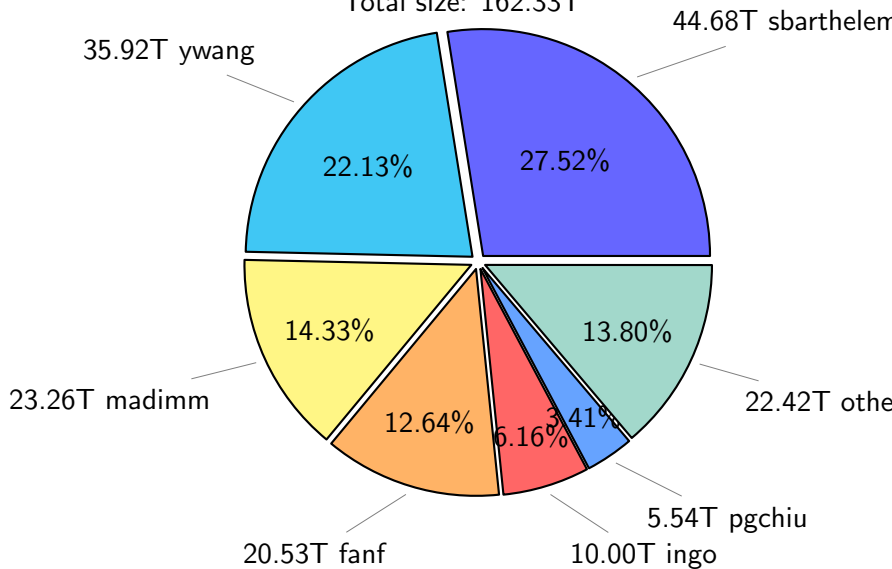

# NS9039K history files usage

Total size: 247.32T

74.13T ingo

40.92T ywang

24.34T cgu025

22.11T lgarcia

19.58T edu061

7.92%

5.53%

1.87%

13.68T sbarthelemy

9.02T skoseki

31.51T oth

12.74%

# NS9039K restart files usage

Total size: 162.33T

# NS9039K misc files usage

Total size: 177.84T