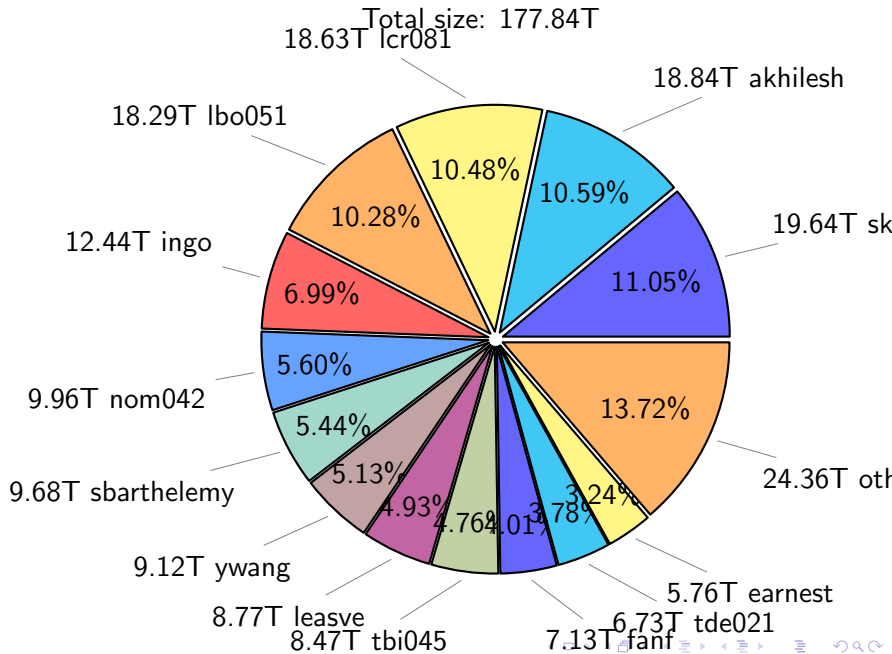

# NS9039K history files usage

Total size: 247.32T

74.13T ingo

40.92T ywang

24.34T cgu025

22.11T lgarcia

19.58T edu061

7.92%

5.53%

1.87%

13.68T sbarthelemy

9.02T skoseki

31.51T oth

12.74%

# NS9039K restart files usage

Total size: 162.33T

# NS9039K misc files usage

Total size: 177.84T