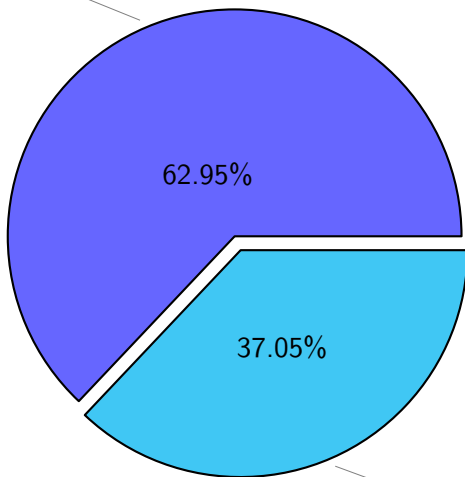

NS9039K total compressed

369.84T compressed   Total size: 587.48T

217.64T uncompressed