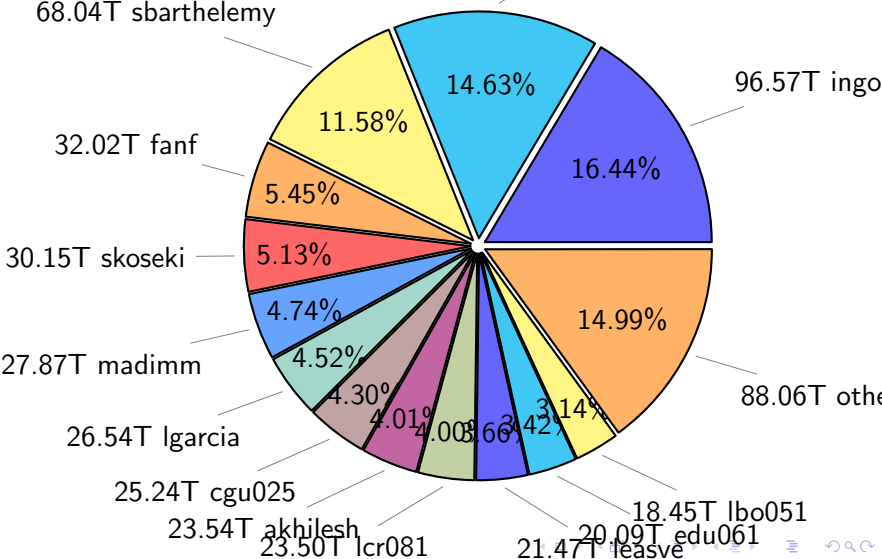

# NS9039K disk usage

July 31, 2022

notes:

- ▶ Excluded directories: ".snapshot", ".afm", ".ptrash".
- ▶ Compressed file: file name end with "gz", "bz2", "tar", "zip" and NETCDF4 "nc"
- ▶ Restart files: path contains '/rest/'
- ▶ History files: path contains '/hist/'
- ▶ Items <3 % will be count as 'others'.
- ▶ Additional hard links are excluded.
- ▶ Monthly report: disk\_ns9039k\_YYYYMMDD.pdf
- ▶ Latest report: latest.pdf
- ▶ Ignored directories due to permission denied: filelist\_classfy.err.txt
- ▶ Summary table: sizeTable.txt

# NS9039K total disk usage

Total size: 587.48T  
85.95T ywang

# NS9039K history files usage

Total size: 247.32T

74.13T ingo

40.92T ywang

24.34T cgu025

22.11T lgarcia

19.58T edu061

7.92%