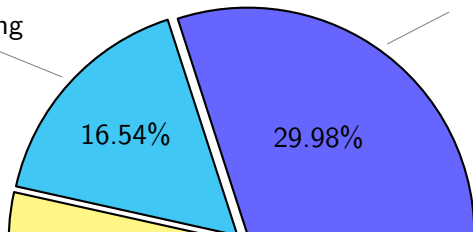

# NS9039K total disk usage

Total size: 587.48T  
85.95T ywang

# NS9039K file types usage

# NS9039K history files usage

Total size: 247.32T

74.13T ingo

40.92T ywang

24.34T cgu025

22.11T lgarcia

19.58T edu061

7.92%

5.53%

1.87%

13.68T sbarthelemy

9.02T skoseki

31.51T oth

12.74%