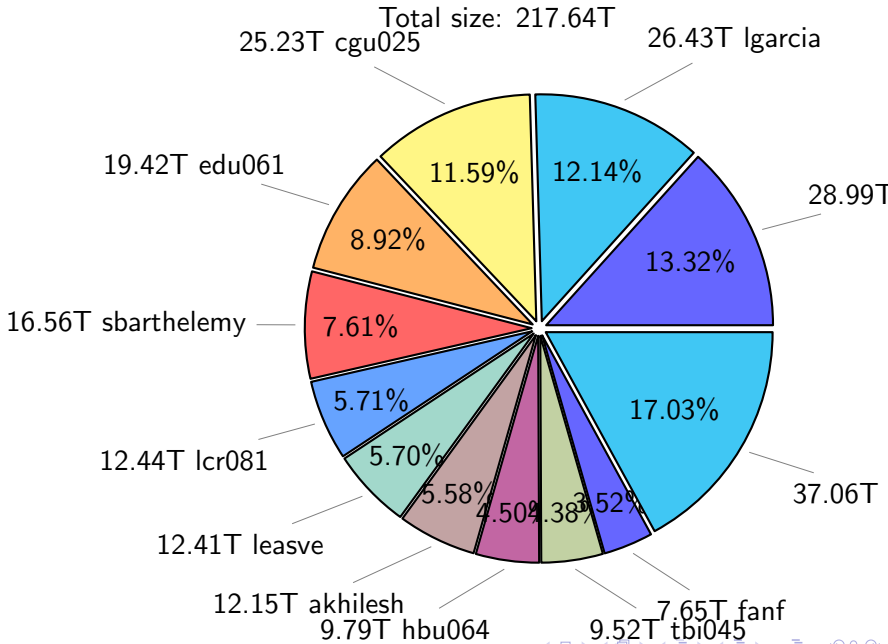

# NS9039K history files usage

Total size: 247.32T

74.13T ingo

40.92T ywang

24.34T cgu025

22.11T lgarcia

19.58T edu061

7.92%

# NS9039K misc files usage

Total size: 177.84T

# NS9039K total compressed

369.84T compressed      Total size: 587.48T

217.64T uncompressed

# NS9039K uncompressed files usage

Total size: 217.64T

NS9039K NorCPM/cases/\*

No data

NS9039K shared/\*

No data