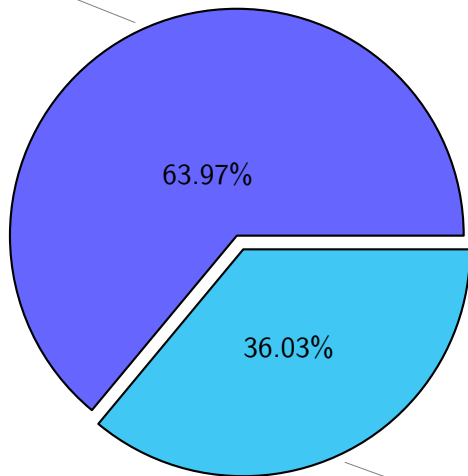

NS9039K total compressed

Total size: 631.09T

403.71T compressed

227.38T uncompressed