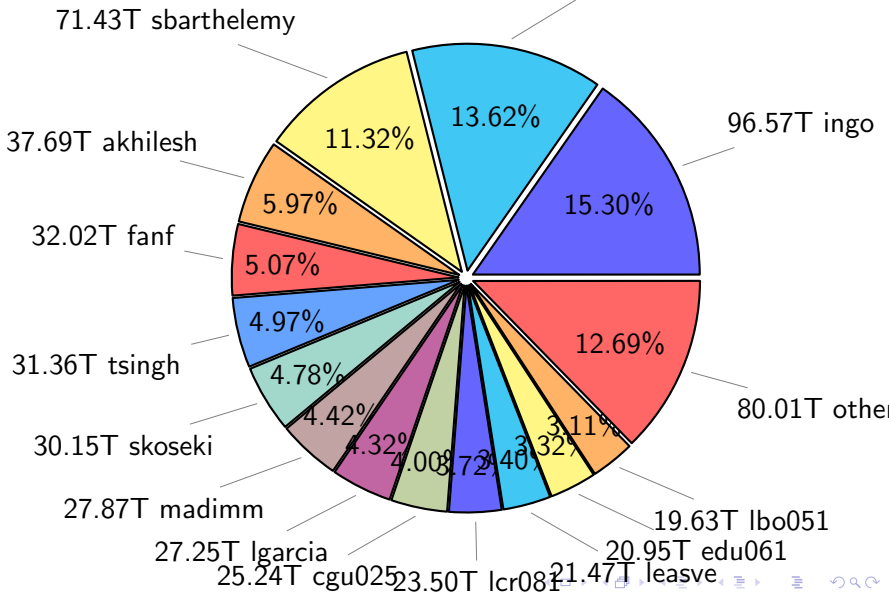

# NS9039K disk usage

June 22, 2022

notes:

- ▶ Excluded directories: ".snapshot", ".afm", ".ptrash".
- ▶ Compressed file: file name end with "gz", "bz2", "tar", "zip" and NETCDF4 "nc"
- ▶ Restart files: path contains '/rest/'
- ▶ History files: path contains '/hist/'
- ▶ Items <3 % will be count as 'others'.
- ▶ Additional hard links are excluded.
- ▶ Monthly report: disk\_ns9039k\_YYYYMMDD.pdf
- ▶ Latest report: latest.pdf
- ▶ Ignored directories due to permission denied: filelist\_classfy.err.txt
- ▶ Summary table: sizeTable.txt

# NS9039K total disk usage

Total size: 631.09T

85.95T ywang

# NS9039K history files usage

Total size: 248.56T