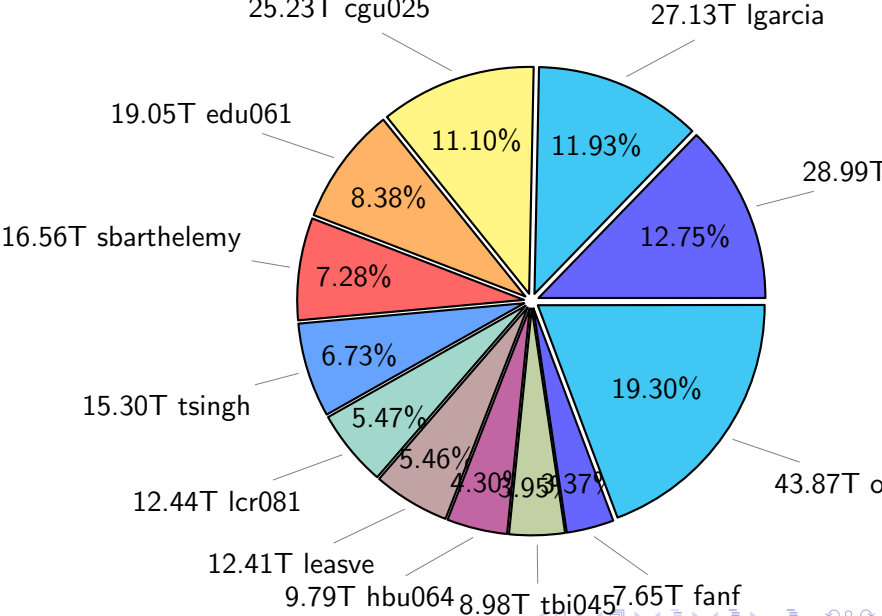

# NS9039K history files usage

Total size: 248.56T

# NS9039K misc files usage

Total size: 211.20T

# NS9039K total compressed

Total size: 631.09T

403.71T compressed

227.38T uncompressed

# NS9039K uncompressed files usage

Total size: 227.38T

NS9039K NorCPM/cases/\*

No data

NS9039K shared/\*

No data