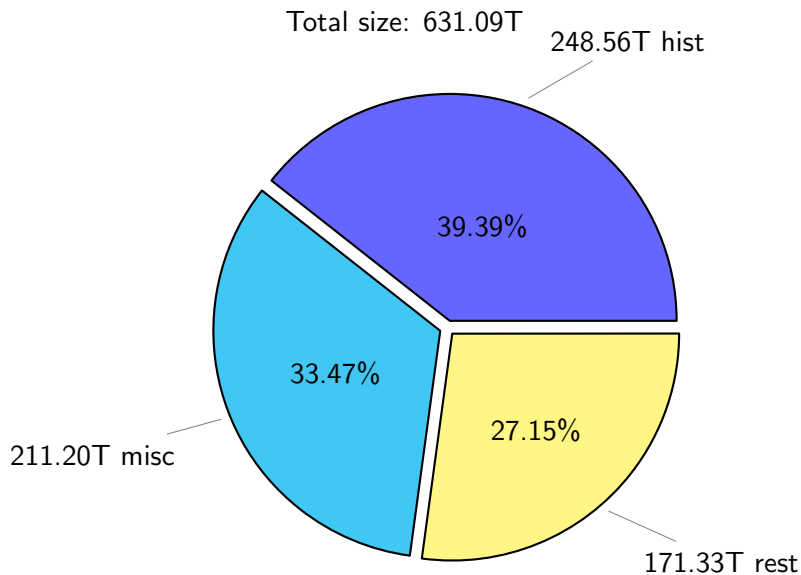

# NS9039K total disk usage

Total size: 631.09T

85.95T ywang

# NS9039K history files usage

Total size: 248.56T

# NS9039K misc files usage

Total size: 211.20T

# NS9039K uncompressed files usage

Total size: 227.38T

NS9039K NorCPM/cases/\*

No data

NS9039K shared/\*

No data