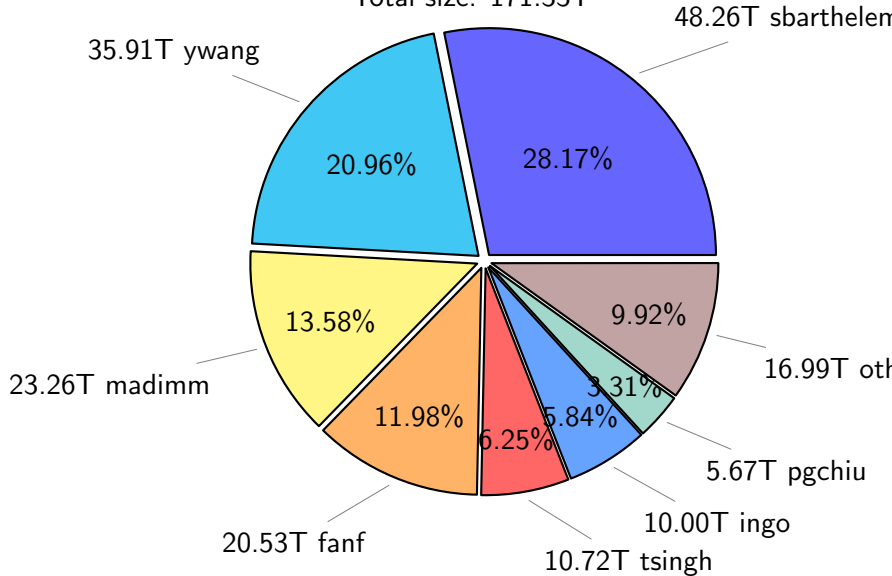

NS9039K restart files usage

Total size: 171.33T