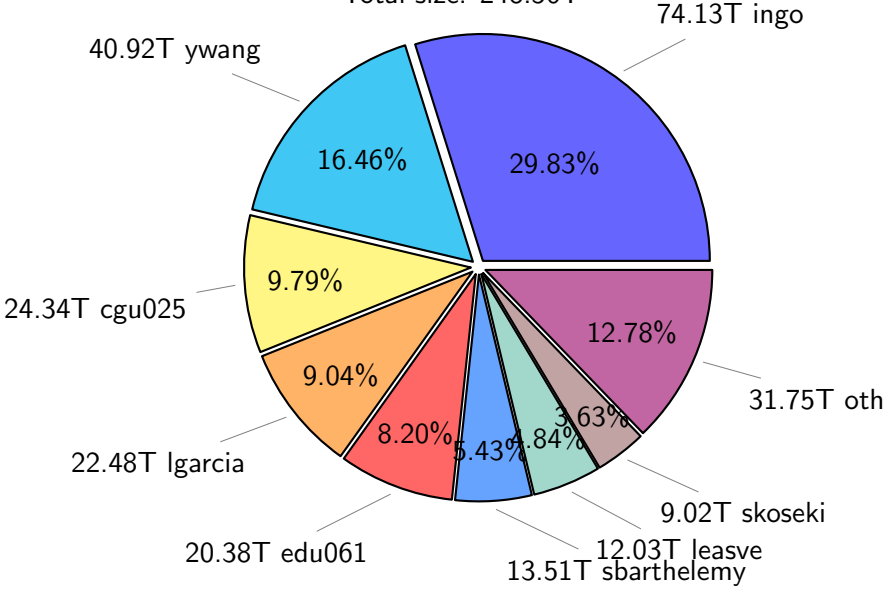

# NS9039K total disk usage

Total size: 631.09T

85.95T ywang

# NS9039K history files usage

Total size: 248.56T