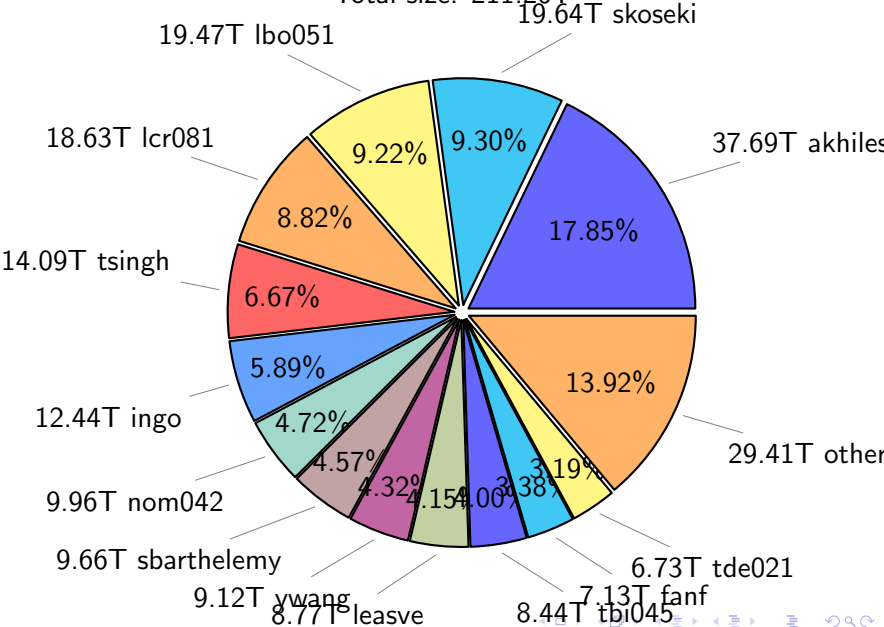

NS9039K misc files usage

Total size: 211.20T