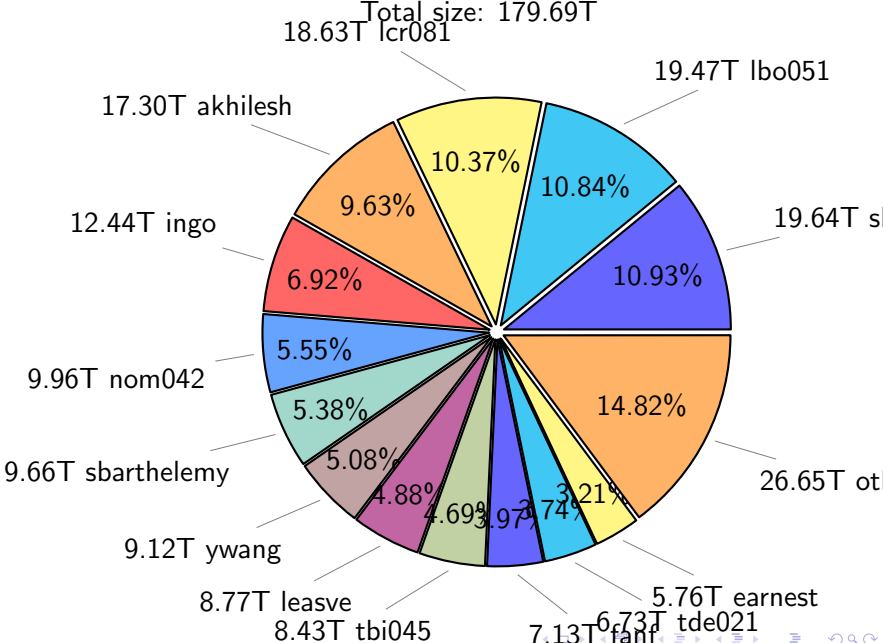

NS9039K misc files usage

Total size: 179.69T