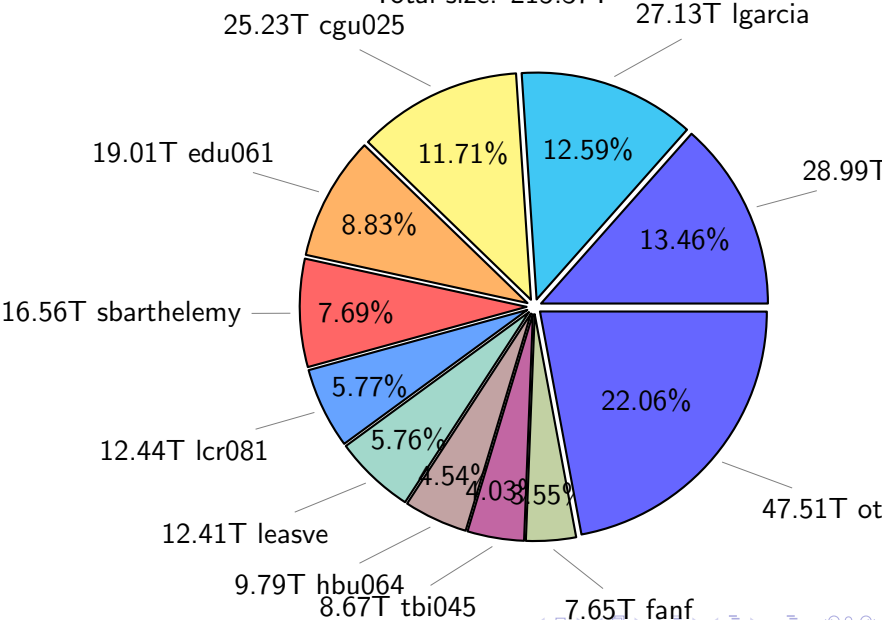

# NS9039K misc files usage

Total size: 179.69T

# NS9039K total compressed

367.70T compressed      Total size: 583.07T

215.37T uncompressed

# NS9039K uncompressed files usage

Total size: 215.37T

NS9039K NorCPM/cases/\*

No data

NS9039K shared/\*

No data