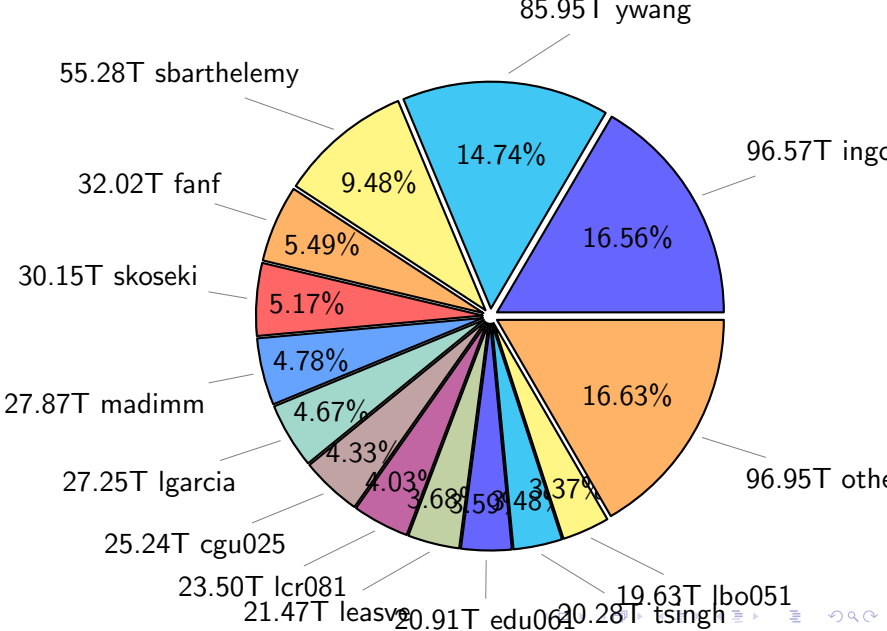

# NS9039K disk usage

June 12, 2022

notes:

- ▶ Excluded directories: ".snapshot", ".afm", ".ptrash".
- ▶ Compressed file: file name end with "gz", "bz2", "tar", "zip" and NETCDF4 "nc"
- ▶ Restart files: path contains '/rest/'
- ▶ History files: path contains '/hist/'
- ▶ Items <3 % will be count as 'others'.
- ▶ Additional hard links are excluded.
- ▶ Monthly report: disk\_ns9039k\_YYYYMMDD.pdf
- ▶ Latest report: latest.pdf
- ▶ Ignored directories due to permission denied: filelist\_classfy.err.txt
- ▶ Summary table: sizeTable.txt

# NS9039K total disk usage

Total size: 583.07T

# NS9039K history files usage

Total size: 248.03T

74.13T ingo

40.92T ywang

16.50%

29.89%

9.81%

24.34T cgu025