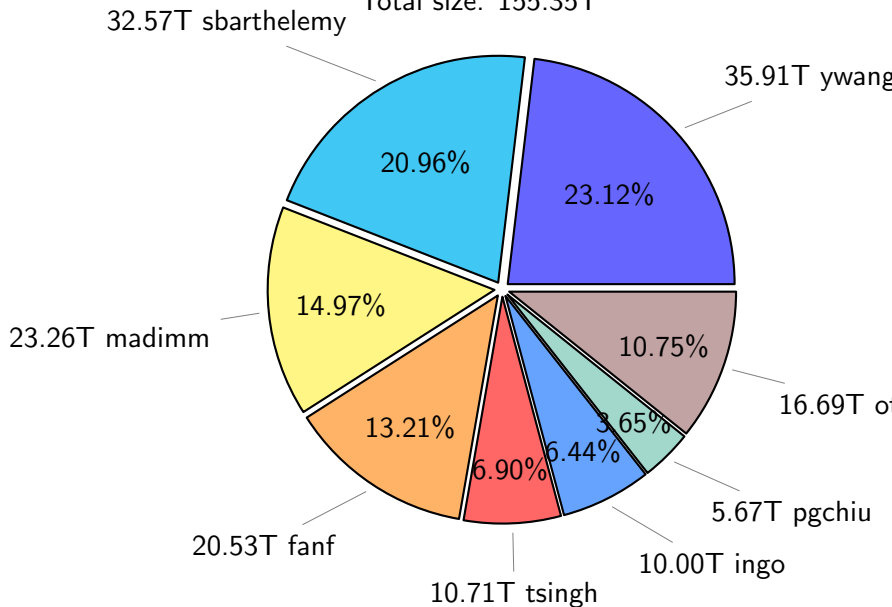

# NS9039K history files usage

Total size: 248.03T

74.13T ingo

40.92T ywang

16.50%

29.89%

9.81%

24.34T cgu025

9.06%

22.48T lgarcia

8.20%

5.26%

4.85%

12.80%

31.71T oth

9.02T skoseki

20.34T edu061

13.05T sbarthelemy

12.03T leasve

# NS9039K restart files usage

Total size: 155.35T