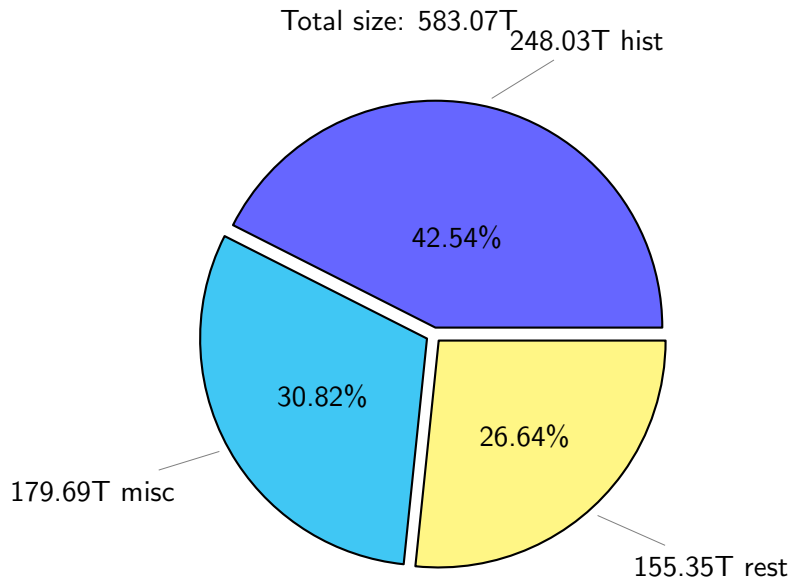

# NS9039K total disk usage

Total size: 583.07T

# NS9039K history files usage

Total size: 248.03T

74.13T ingo

40.92T ywang

16.50%

29.89%

9.81%

24.34T cgu025

# NS9039K misc files usage

Total size: 179.69T

# NS9039K uncompressed files usage

Total size: 215.37T

NS9039K NorCPM/cases/\*

No data

NS9039K shared/\*

No data