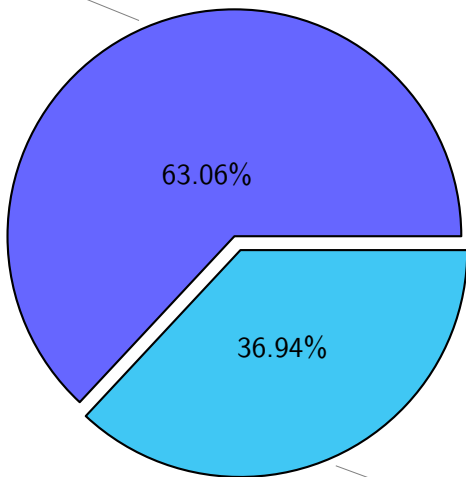

NS9039K total compressed

367.70T compressed   Total size: 583.07T

215.37T uncompressed