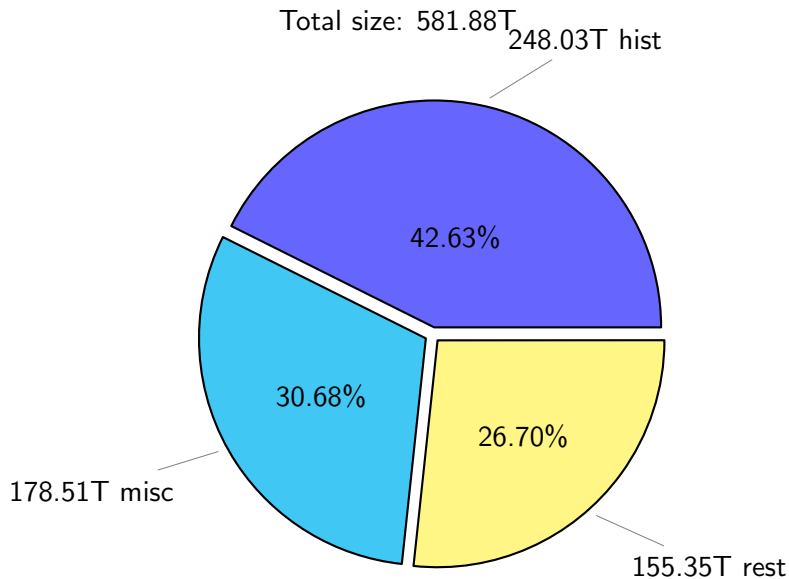

NS9039K disk usage

June 5, 2022

notes:

- ▶ Excluded directories: ".snapshot", ".afm", ".ptrash".
- ▶ Compressed file: file name end with "gz", "bz2", "tar", "zip" and NETCDF4 "nc"
- ▶ Restart files: path contains '/rest/'
- ▶ History files: path contains '/hist/'
- ▶ Items <3 % will be count as 'others'.
- ▶ Additional hard links are excluded.
- ▶ Monthly report: disk_ns9039k_YYYYMMDD.pdf
- ▶ Latest report: latest.pdf
- ▶ Ignored directories due to permission denied: filelist_classfy.err.txt
- ▶ Summary table: sizeTable.txt

NS9039K total disk usage

Total size: 581.88T

NS9039K file types usage

NS9039K history files usage

Total size: 248.03T

NS9039K restart files usage

Total size: 155.35T

NS9039K misc files usage

Total size: 178.51T

NS9039K total compressed

367.00T compressed Total size: 581.88T

214.88T uncompressed

NS9039K NorCPM/cases/*

No data

NS9039K shared/*

No data