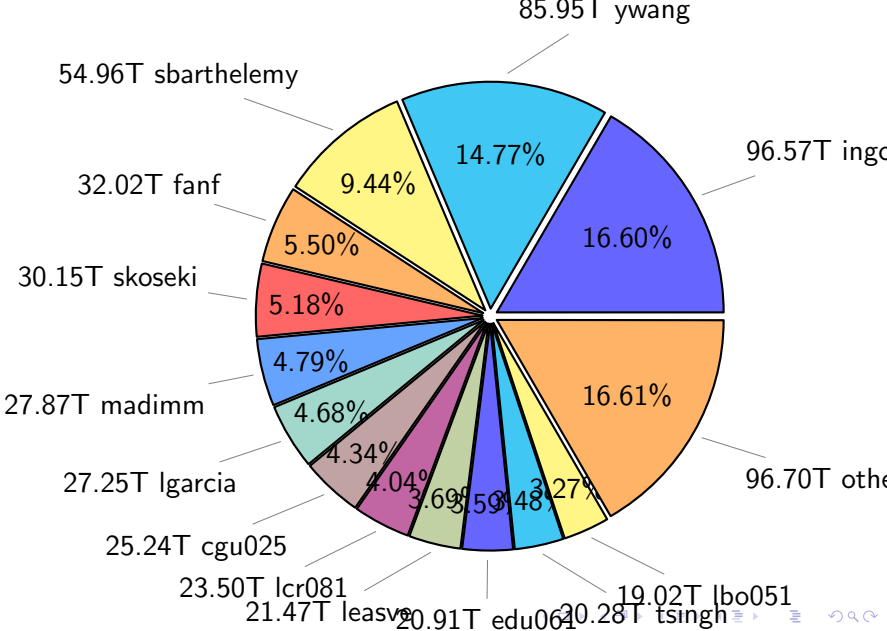

NS9039K disk usage

June 5, 2022

notes:

- ▶ Excluded directories: ".snapshot", ".afm", ".ptrash".
- ▶ Compressed file: file name end with "gz", "bz2", "tar", "zip" and NETCDF4 "nc"
- ▶ Restart files: path contains '/rest/'
- ▶ History files: path contains '/hist/'
- ▶ Items <3 % will be count as 'others'.
- ▶ Additional hard links are excluded.
- ▶ Monthly report: disk_ns9039k_YYYYMMDD.pdf
- ▶ Latest report: latest.pdf
- ▶ Ignored directories due to permission denied: filelist_classfy.err.txt
- ▶ Summary table: sizeTable.txt

NS9039K total disk usage

Total size: 581.88T

NS9039K file types usage

NS9039K history files usage

Total size: 248.03T

NS9039K restart files usage

Total size: 155.35T

NS9039K misc files usage

Total size: 178.51T

NS9039K total compressed

367.00T compressed Total size: 581.88T

214.88T uncompressed

NS9039K NorCPM/cases/*

No data

NS9039K shared/*

No data