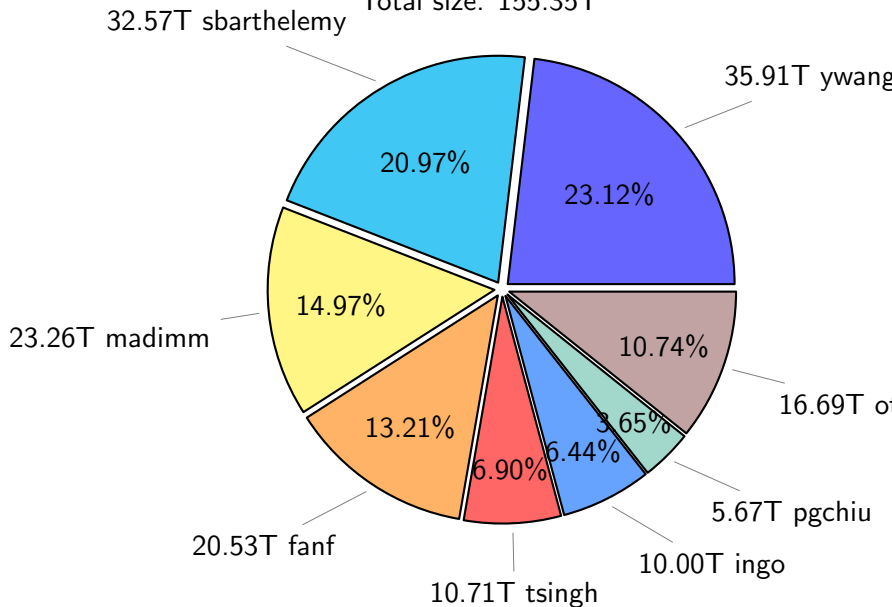

NS9039K total disk usage

Total size: 581.88T

NS9039K file types usage

NS9039K history files usage

Total size: 248.03T

NS9039K restart files usage

Total size: 155.35T

NS9039K misc files usage

Total size: 178.51T

NS9039K total compressed

367.00T compressed Total size: 581.88T

214.88T uncompressed

NS9039K NorCPM/cases/*

No data

NS9039K shared/*

No data