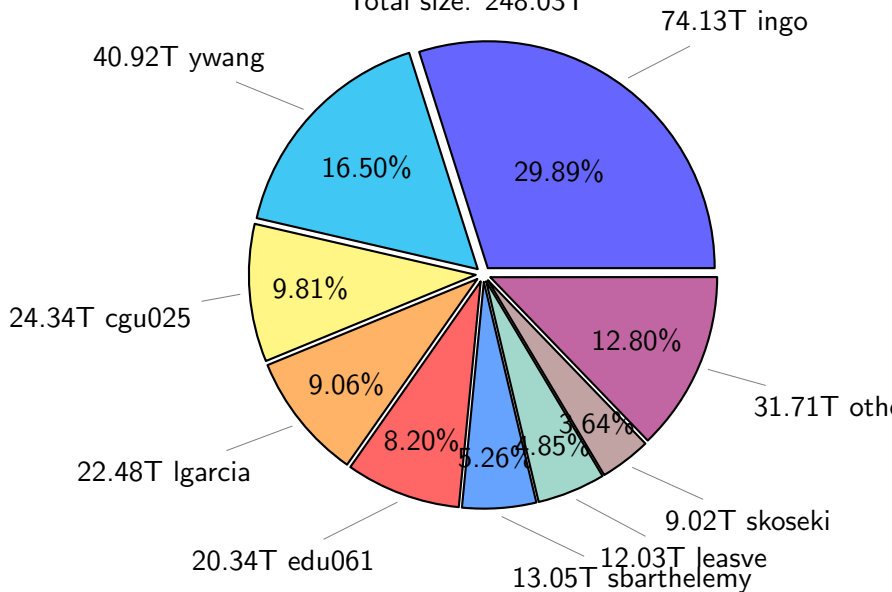

NS9039K total disk usage

Total size: 581.88T

NS9039K file types usage

NS9039K history files usage

Total size: 248.03T

NS9039K restart files usage

Total size: 155.35T

NS9039K misc files usage

Total size: 178.51T

NS9039K total compressed

367.00T compressed Total size: 581.88T

214.88T uncompressed

NS9039K NorCPM/cases/*

No data

NS9039K shared/*

No data