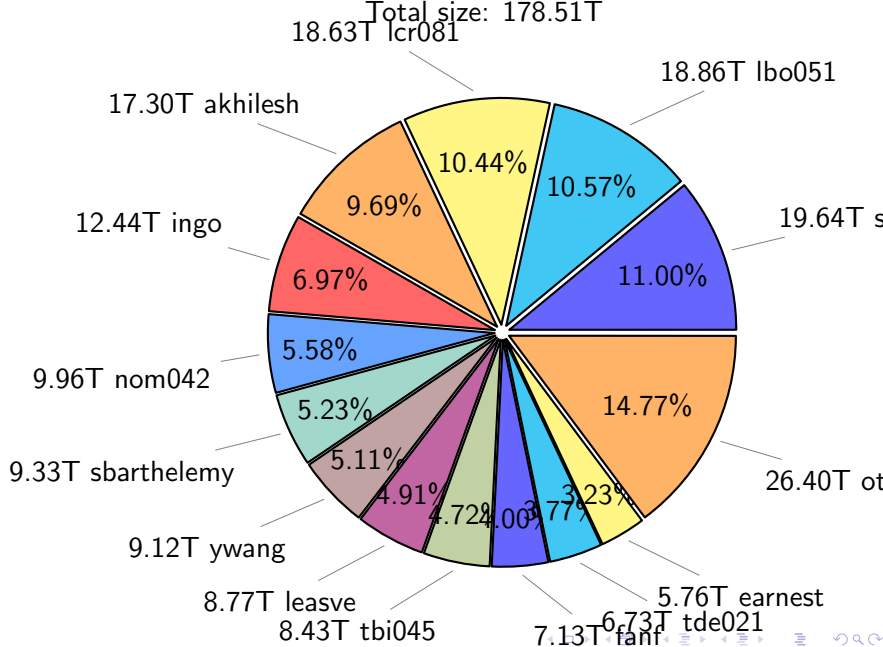

NS9039K total disk usage

Total size: 581.88T

NS9039K file types usage

NS9039K history files usage

Total size: 248.03T

NS9039K restart files usage

Total size: 155.35T

NS9039K misc files usage

Total size: 178.51T

NS9039K total compressed

367.00T compressed Total size: 581.88T

214.88T uncompressed

NS9039K NorCPM/cases/*

No data

NS9039K shared/*

No data