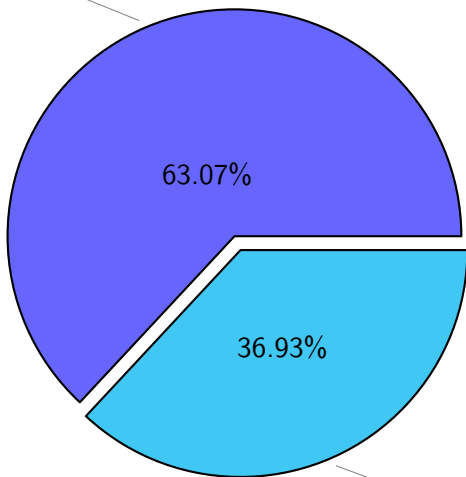

NS9039K total disk usage

Total size: 581.88T

NS9039K file types usage

NS9039K history files usage

Total size: 248.03T

NS9039K restart files usage

Total size: 155.35T

NS9039K misc files usage

Total size: 178.51T

NS9039K total compressed

367.00T compressed Total size: 581.88T

214.88T uncompressed

NS9039K NorCPM/cases/*

No data

NS9039K shared/*

No data