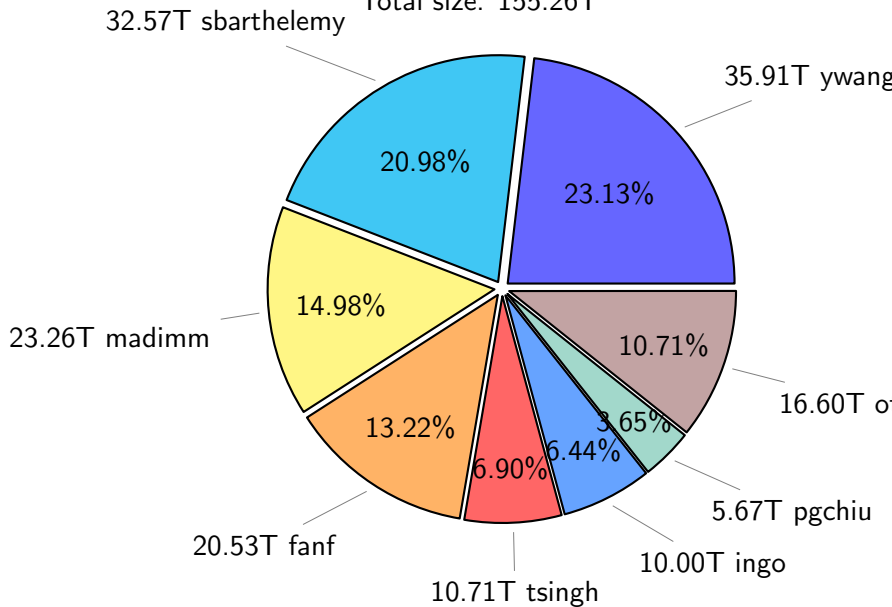

# NS9039K total disk usage

Total size: 577.34T  
85.95T ywang

## NS9039K file types usage

# NS9039K history files usage

Total size: 244.10T

# NS9039K restart files usage

Total size: 155.26T