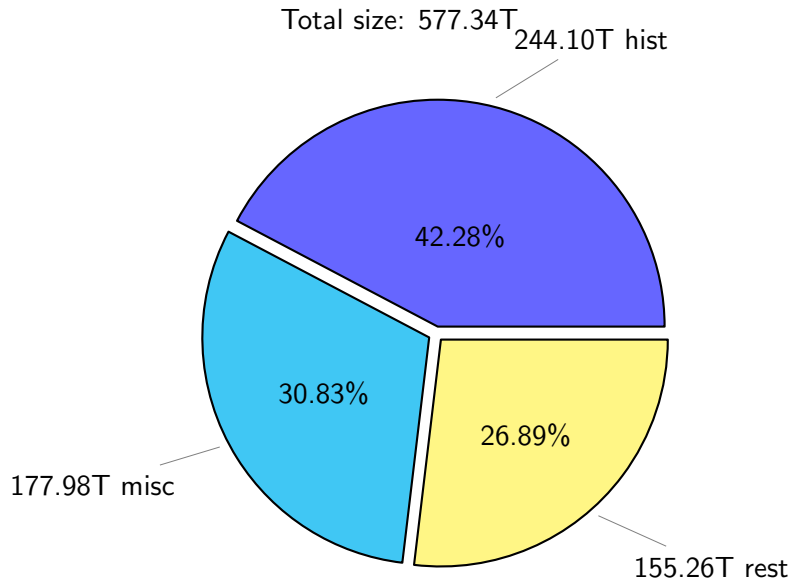

# NS9039K total disk usage

Total size: 577.34T  
85.95T ywang

# NS9039K history files usage

Total size: 244.10T

# NS9039K misc files usage

Total size: 177.98T

# NS9039K uncompressed files usage

Total size: 210.43T

NS9039K NorCPM/cases/\*

No data

NS9039K shared/\*

No data