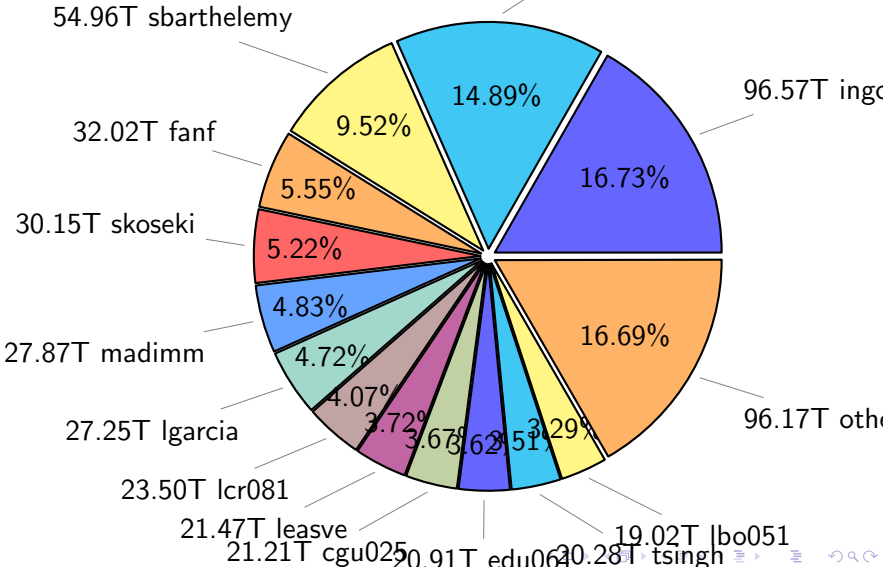

# NS9039K disk usage

May 29, 2022

notes:

- ▶ Excluded directories: ".snapshot", ".afm", ".ptrash".
- ▶ Compressed file: file name end with "gz", "bz2", "tar", "zip" and NETCDF4 "nc"
- ▶ Restart files: path contains '/rest/'
- ▶ History files: path contains '/hist/'
- ▶ Items <3 % will be count as 'others'.
- ▶ Additional hard links are excluded.
- ▶ Monthly report: disk\_ns9039k\_YYYYMMDD.pdf
- ▶ Latest report: latest.pdf
- ▶ Ignored directories due to permission denied: filelist\_classfy.err.txt
- ▶ Summary table: sizeTable.txt

# NS9039K total disk usage

Total size: 577.34T  
85.95T ywang

# NS9039K history files usage

Total size: 244.10T

# NS9039K uncompressed files usage

Total size: 210.43T

NS9039K NorCPM/cases/\*

No data

NS9039K shared/\*

No data