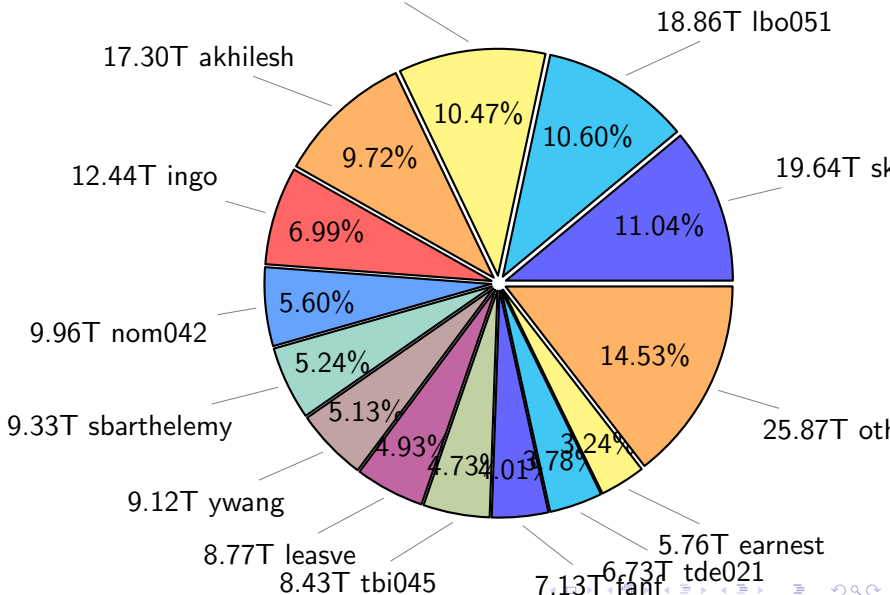

# NS9039K total disk usage

Total size: 577.34T  
85.95T ywang

# NS9039K history files usage

Total size: 244.10T

# NS9039K restart files usage

Total size: 155.26T

# NS9039K misc files usage

Total size: 177.98T