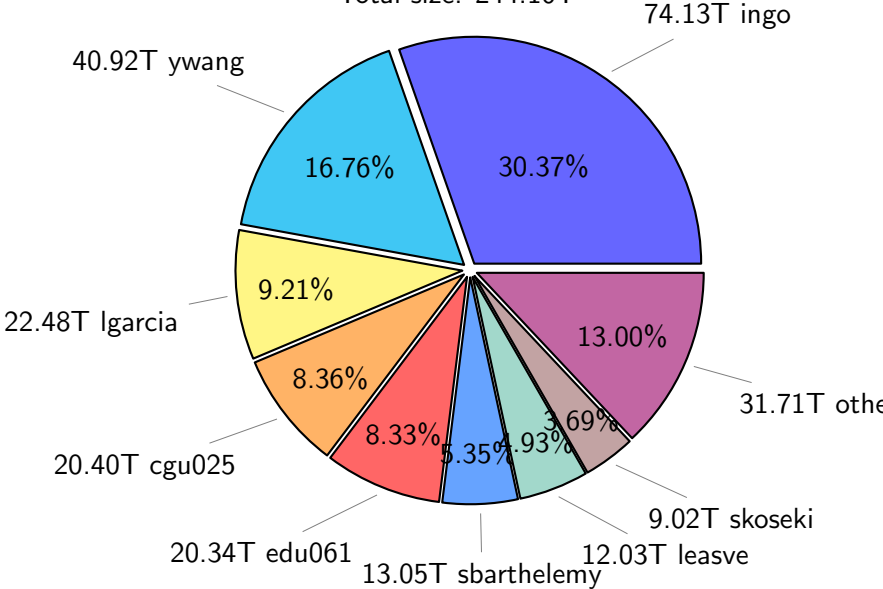

# NS9039K total disk usage

Total size: 577.34T  
85.95T ywang

## NS9039K file types usage

# NS9039K history files usage

Total size: 244.10T