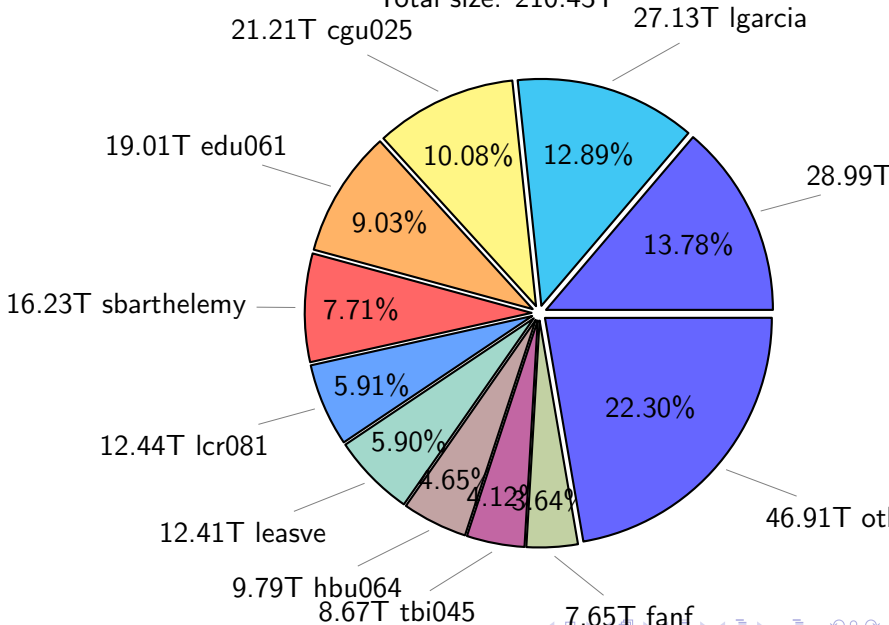

# NS9039K history files usage

Total size: 244.10T

# NS9039K misc files usage

Total size: 177.98T

# NS9039K total compressed

Total size: 577.34T

366.91T compressed

210.43T uncompressed

# NS9039K uncompressed files usage

Total size: 210.43T

NS9039K NorCPM/cases/\*

No data

NS9039K shared/\*

No data