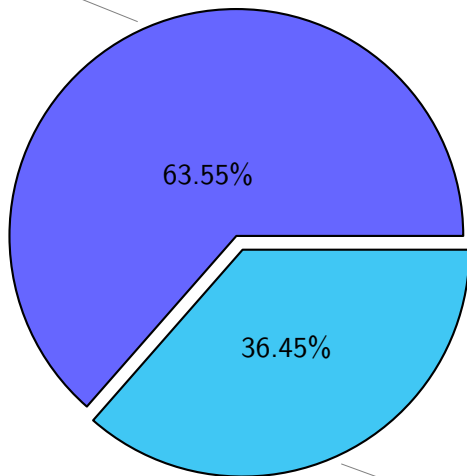

# NS9039K misc files usage

Total size: 177.98T

# NS9039K total compressed

Total size: 577.34T

366.91T compressed

210.43T uncompressed