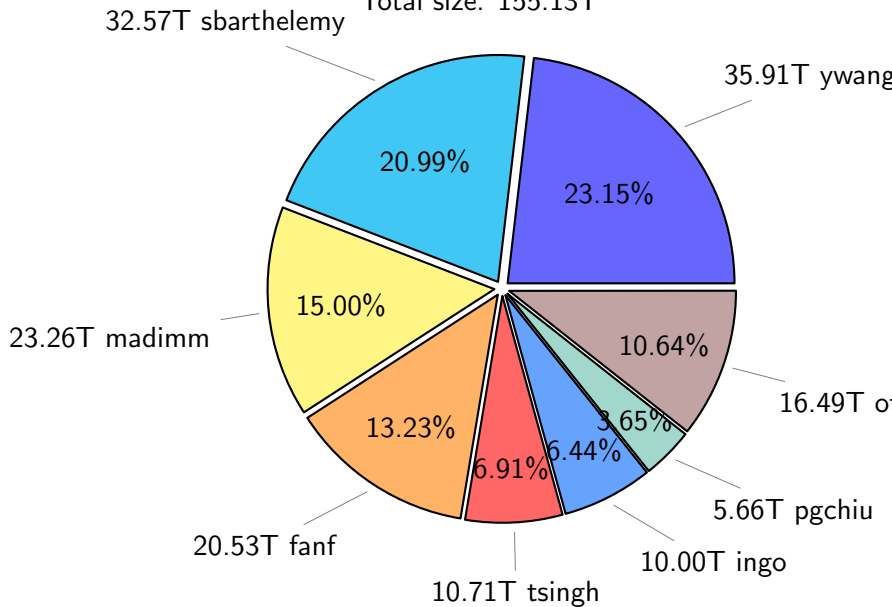

NS9039K total disk usage

Total size: 582.03T

85.95T ywang

NS9039K file types usage

NS9039K history files usage

Total size: 238.71T

NS9039K restart files usage

Total size: 155.13T

NS9039K misc files usage

Total size: 188.19T

NS9039K total compressed

366.12T compressed Total size: 582.03T

215.91T uncompressed

NS9039K NorCPM/cases/*

No data

NS9039K shared/*