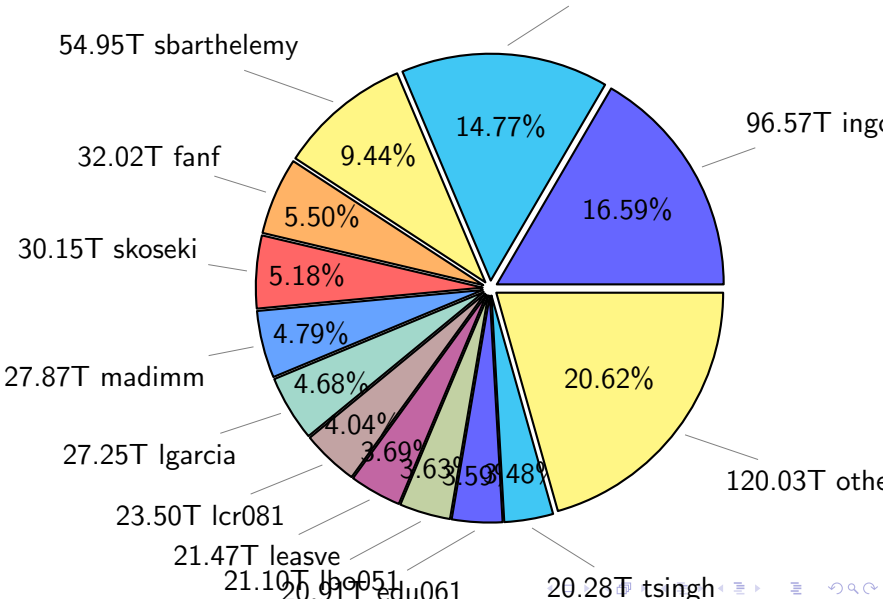

NS9039K disk usage

May 22, 2022

notes:

- ▶ Excluded directories: ".snapshot", ".afm", ".ptrash".
- ▶ Compressed file: file name end with "gz", "bz2", "tar", "zip" and NETCDF4 "nc"
- ▶ Restart files: path contains '/rest/'
- ▶ History files: path contains '/hist/'
- ▶ Items <3 % will be count as 'others'.
- ▶ Additional hard links are excluded.
- ▶ Monthly report: disk_ns9039k_YYYYMMDD.pdf
- ▶ Latest report: latest.pdf
- ▶ Ignored directories due to permission denied: filelist_classfy.err.txt
- ▶ Summary table: sizeTable.txt

NS9039K total disk usage

Total size: 582.03T

85.95T ywang

NS9039K file types usage

NS9039K history files usage

Total size: 238.71T

NS9039K restart files usage

Total size: 155.13T

NS9039K misc files usage

Total size: 188.19T

NS9039K total compressed

366.12T compressed Total size: 582.03T

215.91T uncompressed

NS9039K NorCPM/cases/*

No data

NS9039K shared/*