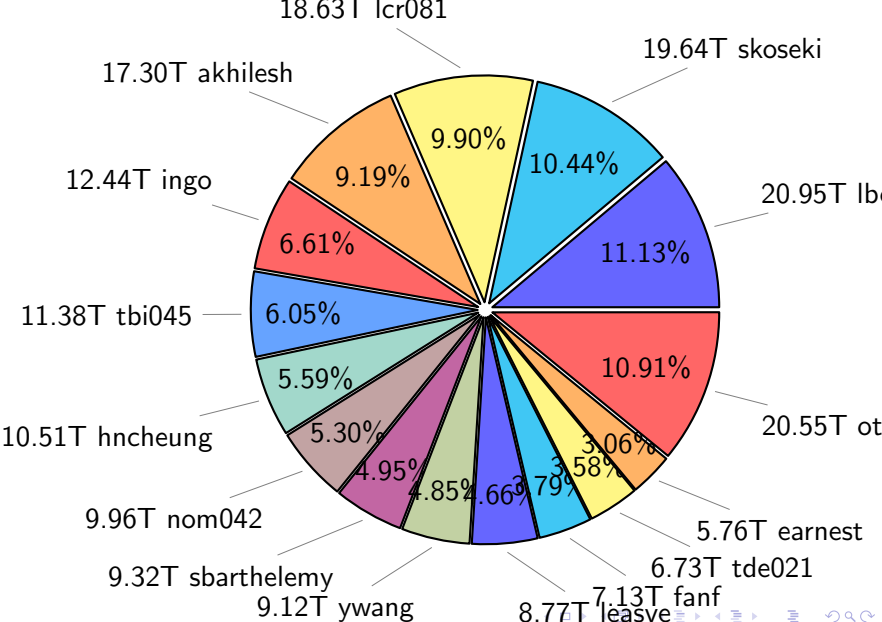

NS9039K total disk usage

Total size: 582.03T

85.95T ywang

NS9039K file types usage

NS9039K history files usage

Total size: 238.71T

NS9039K restart files usage

Total size: 155.13T

NS9039K misc files usage

Total size: 188.19T

NS9039K total compressed

366.12T compressed Total size: 582.03T

215.91T uncompressed

NS9039K NorCPM/cases/*

No data

NS9039K shared/*