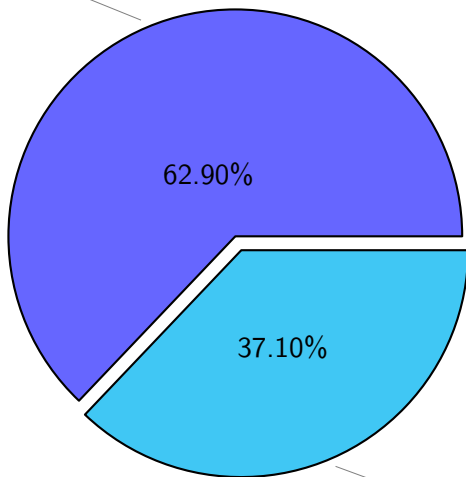

NS9039K total disk usage

Total size: 582.03T

85.95T ywang

NS9039K file types usage

NS9039K history files usage

Total size: 238.71T

NS9039K restart files usage

Total size: 155.13T

NS9039K misc files usage

Total size: 188.19T

NS9039K total compressed

366.12T compressed Total size: 582.03T

215.91T uncompressed

NS9039K NorCPM/cases/*

No data

NS9039K shared/*