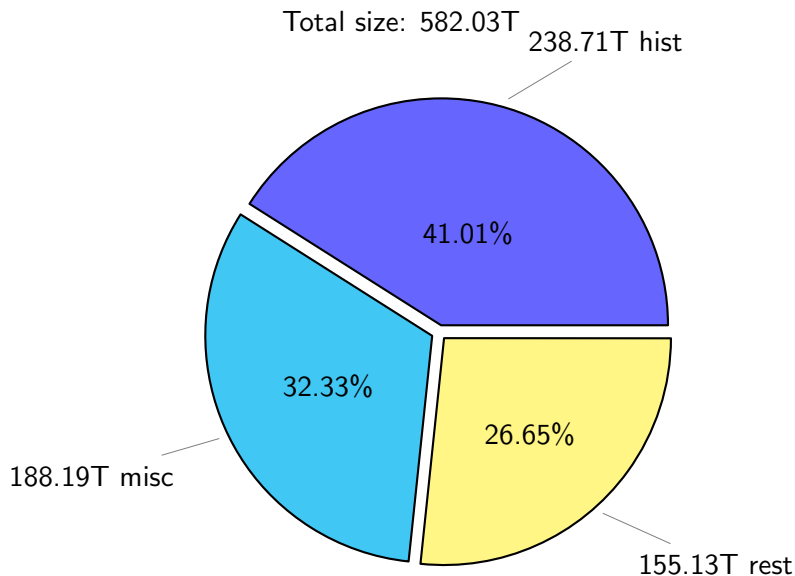

NS9039K disk usage

May 22, 2022

notes:

- ▶ Excluded directories: ".snapshot", ".afm", ".ptrash".
- ▶ Compressed file: file name end with "gz", "bz2", "tar", "zip" and NETCDF4 "nc"
- ▶ Restart files: path contains '/rest/'
- ▶ History files: path contains '/hist/'
- ▶ Items <3 % will be count as 'others'.
- ▶ Additional hard links are excluded.
- ▶ Monthly report: disk_ns9039k_YYYYMMDD.pdf
- ▶ Latest report: latest.pdf
- ▶ Ignored directories due to permission denied: filelist_classfy.err.txt
- ▶ Summary table: sizeTable.txt

NS9039K total disk usage

Total size: 582.03T

85.95T ywang

NS9039K file types usage

NS9039K history files usage

Total size: 238.71T

NS9039K restart files usage

Total size: 155.13T

NS9039K misc files usage

Total size: 188.19T

NS9039K total compressed

366.12T compressed Total size: 582.03T

215.91T uncompressed

NS9039K NorCPM/cases/*

No data

NS9039K shared/*