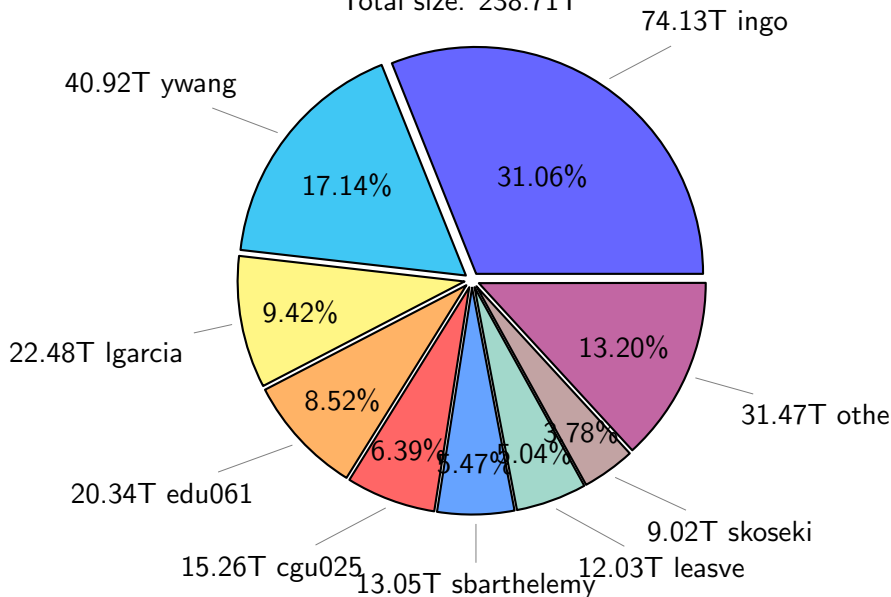

NS9039K total disk usage

Total size: 582.03T

85.95T ywang

NS9039K file types usage

NS9039K history files usage

Total size: 238.71T

NS9039K restart files usage

Total size: 155.13T

NS9039K misc files usage

Total size: 188.19T

NS9039K total compressed

366.12T compressed Total size: 582.03T

215.91T uncompressed

NS9039K NorCPM/cases/*

No data

NS9039K shared/*