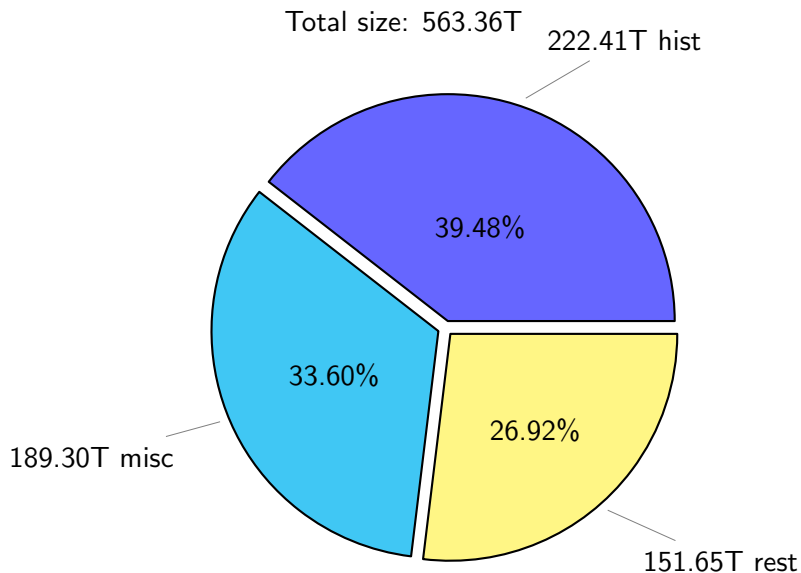

NS9039K disk usage

May 1, 2022

notes:

- ▶ Excluded directories: ".snapshot", ".afm", ".ptrash".
- ▶ Compressed file: file name end with "gz", "bz2", "tar", "zip" and NETCDF4 "nc"
- ▶ Restart files: path contains '/rest/'
- ▶ History files: path contains '/hist/'
- ▶ Items <3 % will be count as 'others'.
- ▶ Additional hard links are excluded.
- ▶ Monthly report: disk_ns9039k_YYYYMMDD.pdf
- ▶ Latest report: latest.pdf
- ▶ Ignored directories due to permission denied: filelist_classfy.err.txt
- ▶ Summary table: sizeTable.txt

NS9039K total disk usage

Total size: 563.36T
83.01T ywang

NS9039K file types usage

NS9039K history files usage

Total size: 222.41T

NS9039K restart files usage

Total size: 151.65T

NS9039K misc files usage

Total size: 189.30T

NS9039K total compressed

Total size: 563.36T

365.10T compressed

198.26T uncompressed

NS9039K uncompressed files usage

Total size: 198.26T

NS9039K NorCPM/cases/*