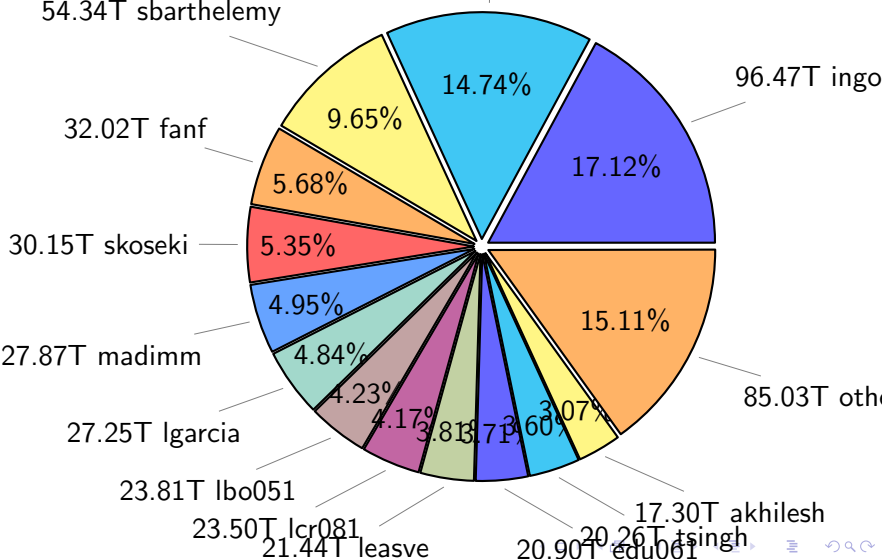

NS9039K disk usage

May 1, 2022

notes:

- ▶ Excluded directories: ".snapshot", ".afm", ".ptrash".
- ▶ Compressed file: file name end with "gz", "bz2", "tar", "zip" and NETCDF4 "nc"
- ▶ Restart files: path contains '/rest/'
- ▶ History files: path contains '/hist/'
- ▶ Items <3 % will be count as 'others'.
- ▶ Additional hard links are excluded.
- ▶ Monthly report: disk_ns9039k_YYYYMMDD.pdf
- ▶ Latest report: latest.pdf
- ▶ Ignored directories due to permission denied: filelist_classfy.err.txt
- ▶ Summary table: sizeTable.txt

NS9039K total disk usage

Total size: 563.36T
83.01T ywang

NS9039K file types usage

NS9039K history files usage

Total size: 222.41T

NS9039K restart files usage

Total size: 151.65T

NS9039K misc files usage

Total size: 189.30T

NS9039K total compressed

Total size: 563.36T

365.10T compressed

198.26T uncompressed

NS9039K uncompressed files usage

Total size: 198.26T

NS9039K NorCPM/cases/*