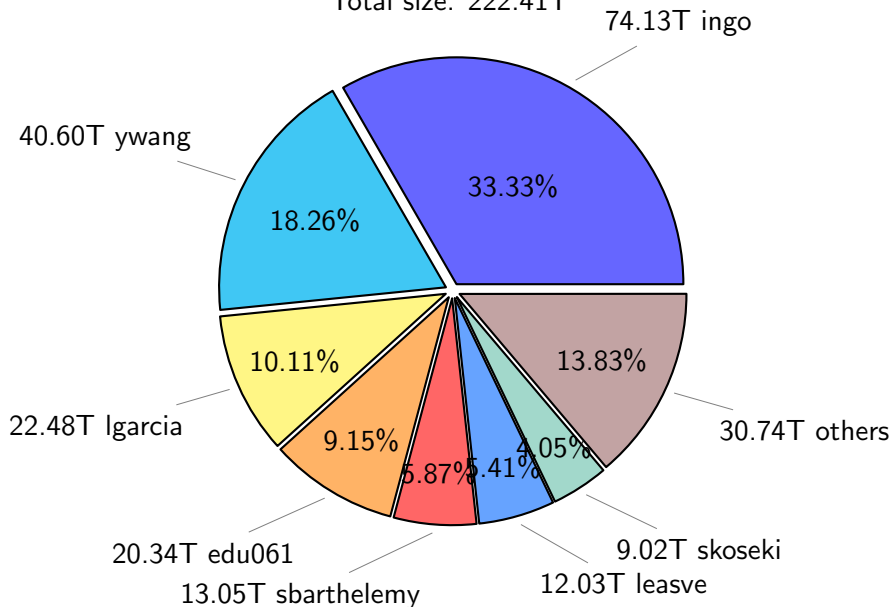

NS9039K total disk usage

Total size: 563.36T
83.01T ywang

NS9039K file types usage

NS9039K history files usage

Total size: 222.41T

NS9039K restart files usage

Total size: 151.65T

NS9039K misc files usage

Total size: 189.30T

NS9039K total compressed

Total size: 563.36T

365.10T compressed

198.26T uncompressed

NS9039K uncompressed files usage

Total size: 198.26T

NS9039K NorCPM/cases/*

No data

NS9039K shared/*

No data