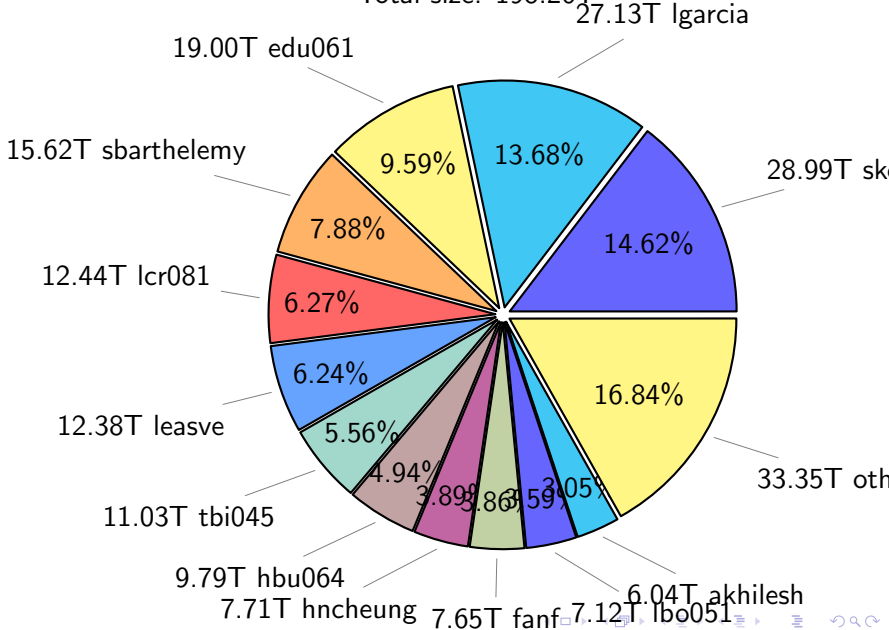

NS9039K total disk usage

Total size: 563.36T
83.01T ywang

NS9039K file types usage

NS9039K history files usage

Total size: 222.41T

NS9039K restart files usage

Total size: 151.65T

NS9039K misc files usage

Total size: 189.30T

NS9039K total compressed

Total size: 563.36T

365.10T compressed

198.26T uncompressed

NS9039K uncompressed files usage

Total size: 198.26T

NS9039K NorCPM/cases/*

No data

NS9039K shared/*

No data