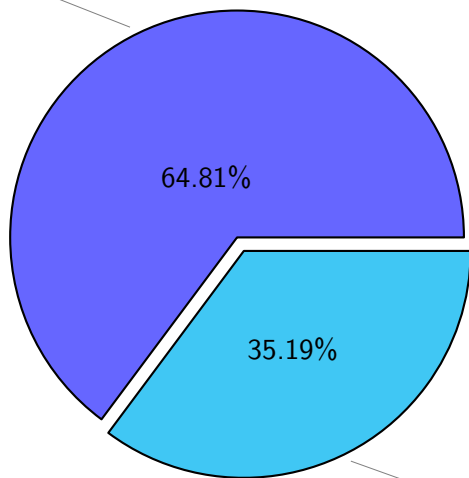

NS9039K total disk usage

Total size: 563.36T
83.01T ywang

NS9039K file types usage

NS9039K history files usage

Total size: 222.41T

NS9039K restart files usage

Total size: 151.65T

NS9039K misc files usage

Total size: 189.30T

NS9039K total compressed

Total size: 563.36T

365.10T compressed

198.26T uncompressed

NS9039K uncompressed files usage

Total size: 198.26T

NS9039K NorCPM/cases/*