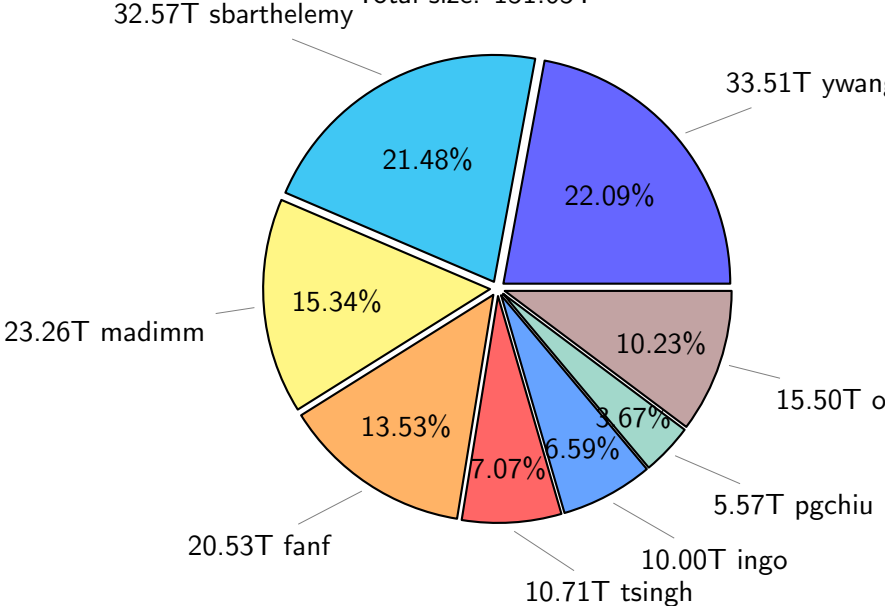

NS9039K total disk usage

Total size: 563.36T
83.01T ywang

NS9039K file types usage

NS9039K history files usage

Total size: 222.41T

NS9039K restart files usage

Total size: 151.65T

NS9039K misc files usage

Total size: 189.30T

NS9039K total compressed

Total size: 563.36T

365.10T compressed

198.26T uncompressed

NS9039K uncompressed files usage

Total size: 198.26T

NS9039K NorCPM/cases/*

No data

NS9039K shared/*

No data