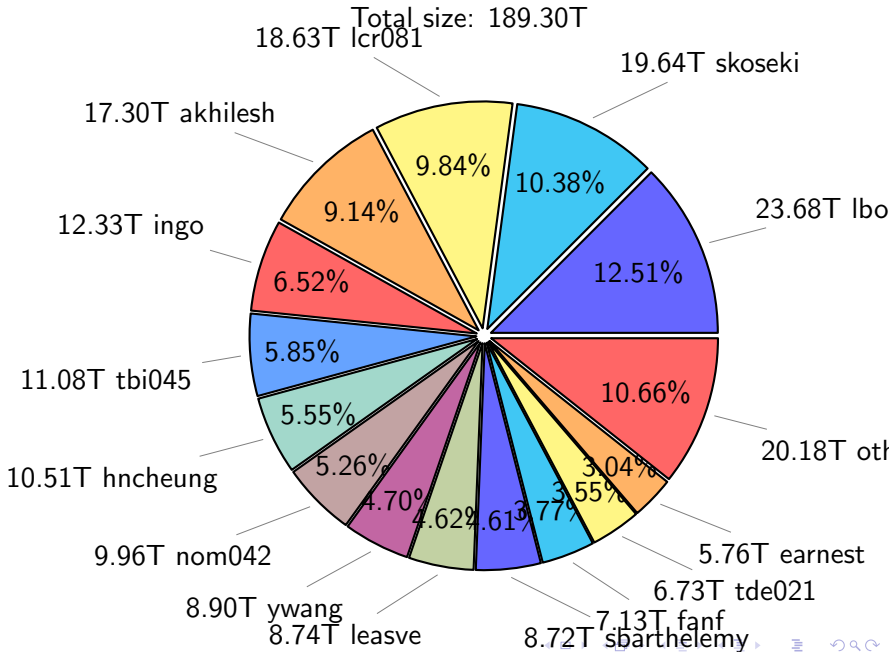

NS9039K disk usage

May 1, 2022

notes:

- ▶ Excluded directories: ".snapshot", ".afm", ".ptrash".
- ▶ Compressed file: file name end with "gz", "bz2", "tar", "zip" and NETCDF4 "nc"
- ▶ Restart files: path contains '/rest/'
- ▶ History files: path contains '/hist/'
- ▶ Items <3 % will be count as 'others'.
- ▶ Additional hard links are excluded.
- ▶ Monthly report: disk_ns9039k_YYYYMMDD.pdf
- ▶ Latest report: latest.pdf
- ▶ Ignored directories due to permission denied: filelist_classfy.err.txt
- ▶ Summary table: sizeTable.txt

NS9039K total disk usage

Total size: 563.36T
83.01T ywang

NS9039K file types usage

NS9039K history files usage

Total size: 222.41T

NS9039K restart files usage

Total size: 151.65T

NS9039K misc files usage

Total size: 189.30T

NS9039K total compressed

Total size: 563.36T

365.10T compressed

198.26T uncompressed

NS9039K uncompressed files usage

Total size: 198.26T

NS9039K NorCPM/cases/*

No data

NS9039K shared/*

No data