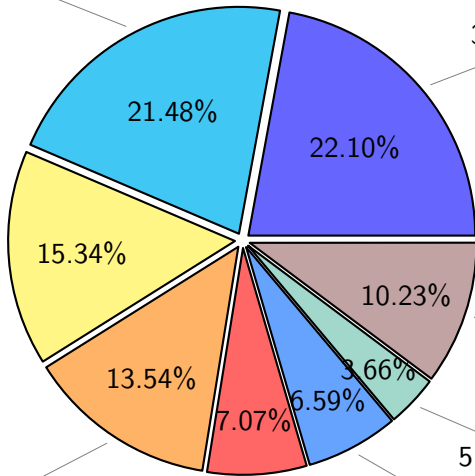

3.66%

7.07%

6.59%

5.54T pgchiu

20.53T fanf

10.00T ingo

10.71T tsingh

NS9039K misc files usage

Total size: 184.00T

NS9039K total compressed

Total size: 557.64T

359.61T compressed

198.02T uncompressed

NS9039K uncompressed files usage

Total size: 198.02T

NS9039K NorCPM/cases/*