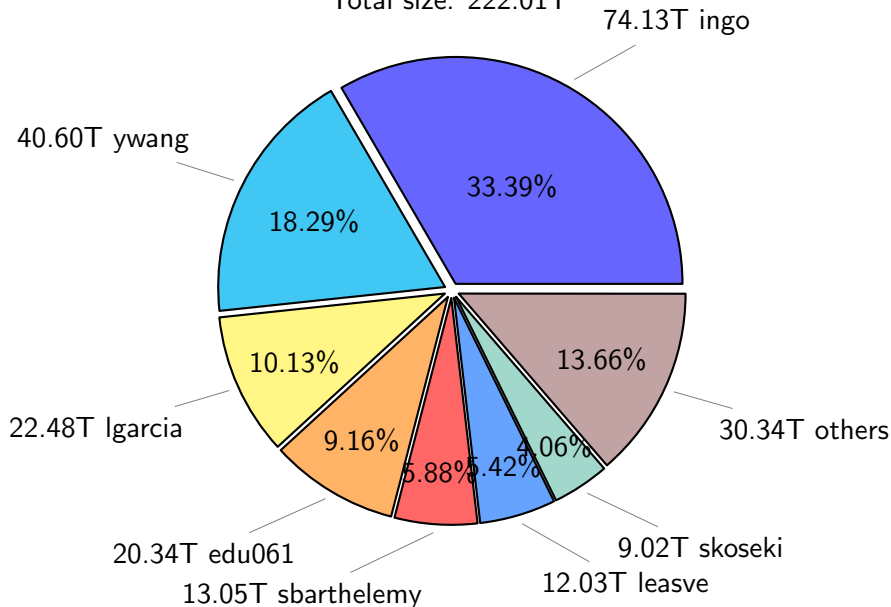

NS9039K total disk usage

Total size: 557.64T
83.00T ywang

NS9039K file types usage

NS9039K history files usage

Total size: 222.01T

NS9039K restart files usage

Total size: 151.62T

32.57T sbarthelemy

Total size: 184.00T

NS9039K total compressed

Total size: 557.64T

359.61T compressed

198.02T uncompressed

NS9039K uncompressed files usage

Total size: 198.02T

NS9039K NorCPM/cases/*