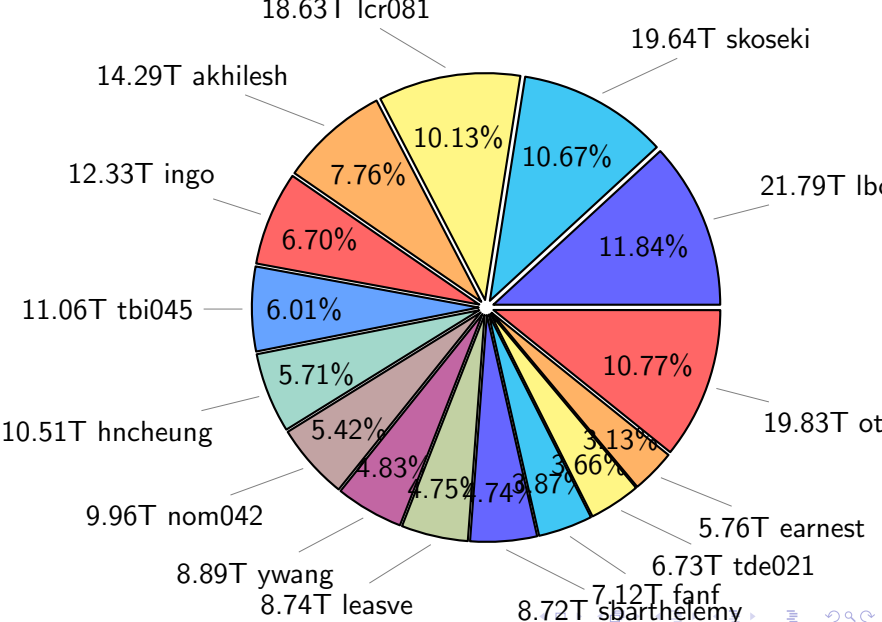

3.66%

7.07%

6.59%

5.54T pgchiu

20.53T fanf

10.00T ingo

10.71T tsingh

NS9039K misc files usage

Total size: 184.00T

NS9039K total compressed

Total size: 557.64T

359.61T compressed

198.02T uncompressed

NS9039K uncompressed files usage

Total size: 198.02T

NS9039K NorCPM/cases/*

No data

NS9039K shared/*

No data