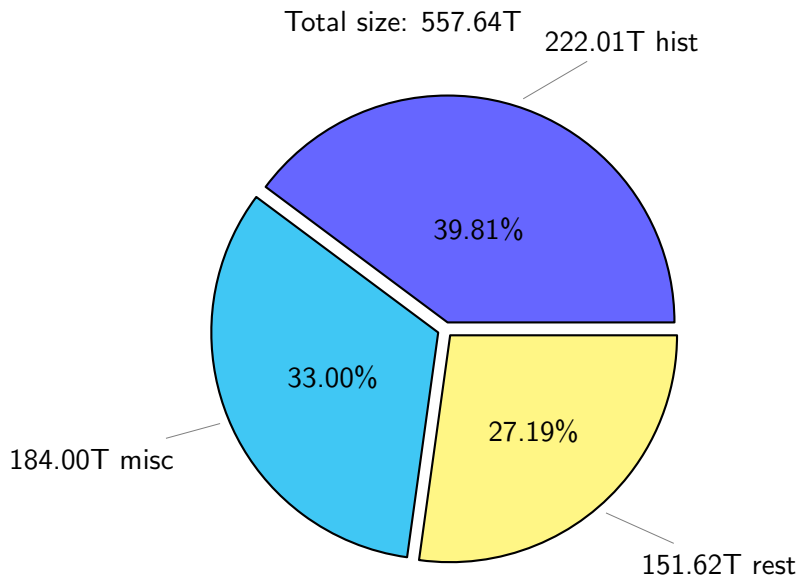

NS9039K disk usage

April 24, 2022

notes:

- ▶ Excluded directories: ".snapshot", ".afm", ".ptrash".
- ▶ Compressed file: file name end with "gz", "bz2", "tar", "zip" and NETCDF4 "nc"
- ▶ Restart files: path contains '/rest/'
- ▶ History files: path contains '/hist/'
- ▶ Items <3 % will be count as 'others'.
- ▶ Additional hard links are excluded.
- ▶ Monthly report: disk_ns9039k_YYYYMMDD.pdf
- ▶ Latest report: latest.pdf
- ▶ Ignored directories due to permission denied: filelist_classfy.err.txt
- ▶ Summary table: sizeTable.txt

NS9039K total disk usage

Total size: 557.64T
83.00T ywang

NS9039K file types usage

NS9039K history files usage

Total size: 222.01T

NS9039K restart files usage

Total size: 151.62T

32.57T sbarthelemy

Total size: 184.00T

NS9039K total compressed

Total size: 557.64T

359.61T compressed

198.02T uncompressed

NS9039K uncompressed files usage

Total size: 198.02T

NS9039K NorCPM/cases/*