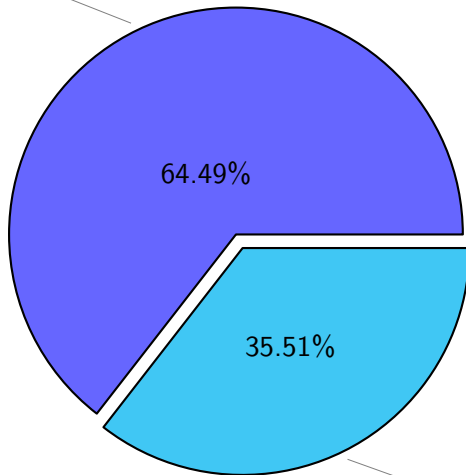

3.66%

7.07%

6.59%

5.54T pgchiu

20.53T fanf

10.00T ingo

10.71T tsingh

NS9039K misc files usage

Total size: 184.00T

NS9039K total compressed

Total size: 557.64T

359.61T compressed

198.02T uncompressed

NS9039K uncompressed files usage

Total size: 198.02T

NS9039K NorCPM/cases/*