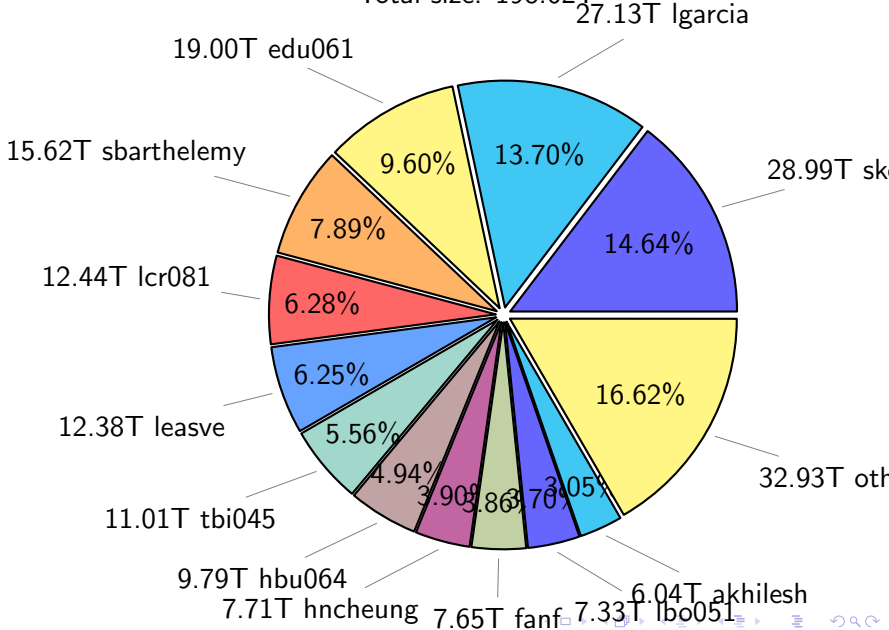

Total size: 184.00T

NS9039K total compressed

Total size: 557.64T

359.61T compressed

198.02T uncompressed

NS9039K uncompressed files usage

Total size: 198.02T

NS9039K NorCPM/cases/*

No data

NS9039K shared/*

No data