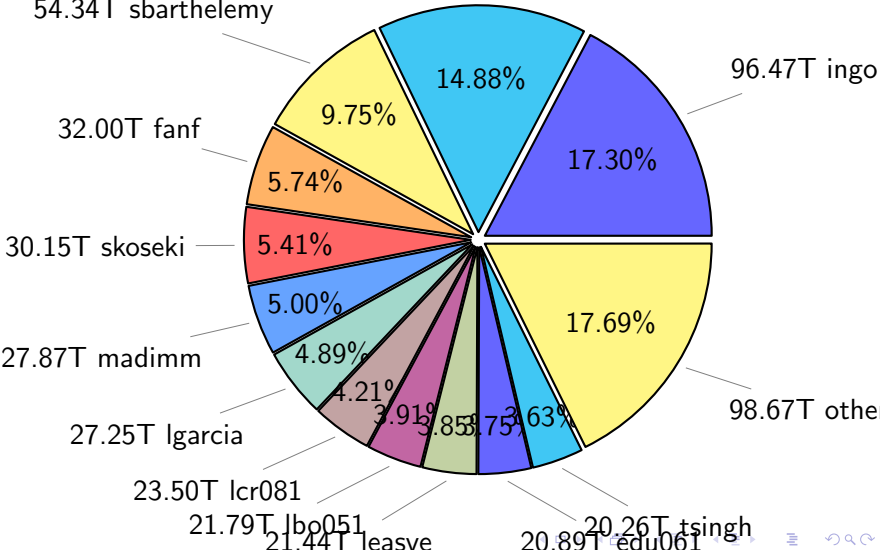

NS9039K disk usage

April 24, 2022

notes:

- ▶ Excluded directories: ".snapshot", ".afm", ".ptrash".
- ▶ Compressed file: file name end with "gz", "bz2", "tar", "zip" and NETCDF4 "nc"
- ▶ Restart files: path contains '/rest/'
- ▶ History files: path contains '/hist/'
- ▶ Items <3 % will be count as 'others'.
- ▶ Additional hard links are excluded.
- ▶ Monthly report: disk_ns9039k_YYYYMMDD.pdf
- ▶ Latest report: latest.pdf
- ▶ Ignored directories due to permission denied: filelist_classfy.err.txt
- ▶ Summary table: sizeTable.txt

NS9039K total disk usage

Total size: 557.64T
83.00T ywang

NS9039K file types usage

NS9039K history files usage

Total size: 222.01T

NS9039K restart files usage

Total size: 151.62T

32.57T sbarthelemy

Total size: 184.00T

NS9039K total compressed

Total size: 557.64T

359.61T compressed

198.02T uncompressed

NS9039K uncompressed files usage

Total size: 198.02T

NS9039K NorCPM/cases/*