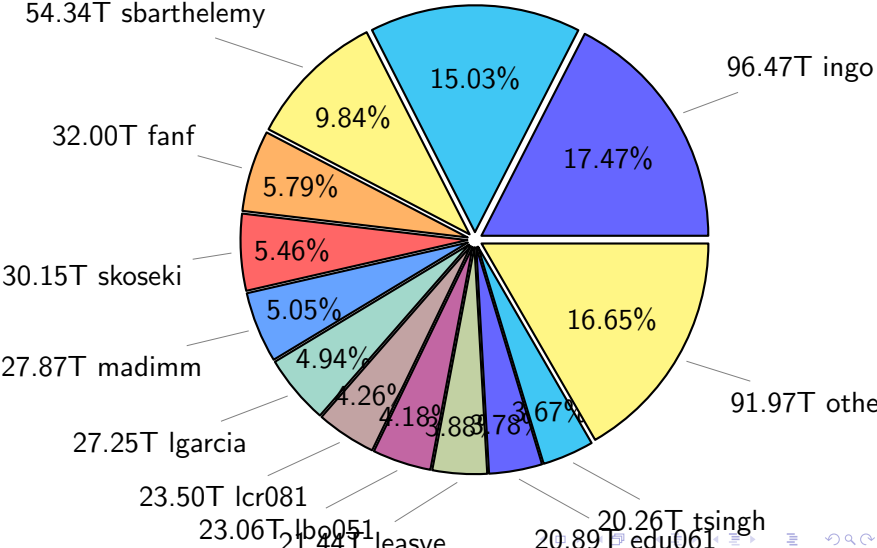

NS9039K disk usage

April 17, 2022

notes:

- ▶ Excluded directories: ".snapshot", ".afm", ".ptrash".
- ▶ Compressed file: file name end with "gz", "bz2", "tar", "zip" and NETCDF4 "nc"
- ▶ Restart files: path contains '/rest/'
- ▶ History files: path contains '/hist/'
- ▶ Items <3 % will be count as 'others'.
- ▶ Additional hard links are excluded.
- ▶ Monthly report: disk_ns9039k_YYYYMMDD.pdf
- ▶ Latest report: latest.pdf
- ▶ Ignored directories due to permission denied: filelist_classfy.err.txt
- ▶ Summary table: sizeTable.txt

NS9039K total disk usage

Total size: 552.19T
82.98T ywang

NS9039K file types usage

NS9039K history files usage

Total size: 221.99T

NS9039K restart files usage

Total size: 151.62T

32.57T sbarthelemy

Total size: 178.58T

NS9039K total compressed

Total size: 552.19T

356.08T compressed

196.11T uncompressed

NS9039K uncompressed files usage

Total size: 196.11T

NS9039K NorCPM/cases/*