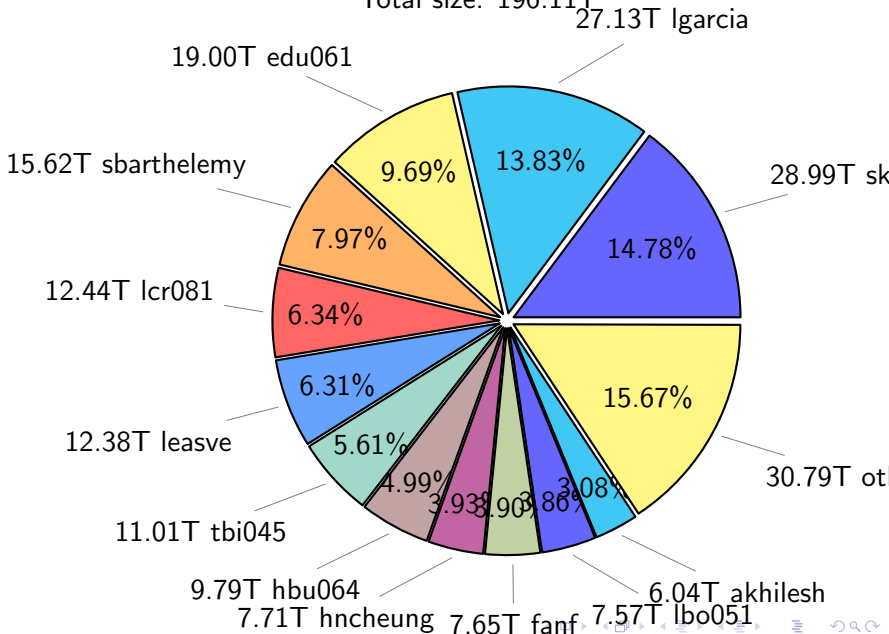

NS9039K total disk usage

Total size: 552.19T
82.98T ywang

NS9039K file types usage

NS9039K history files usage

Total size: 221.99T

NS9039K restart files usage

Total size: 151.62T

32.57T sbarthelemy

Total size: 178.58T

NS9039K total compressed

Total size: 552.19T

356.08T compressed

196.11T uncompressed

NS9039K uncompressed files usage

Total size: 196.11T

NS9039K NorCPM/cases/*

No data

NS9039K shared/*

No data