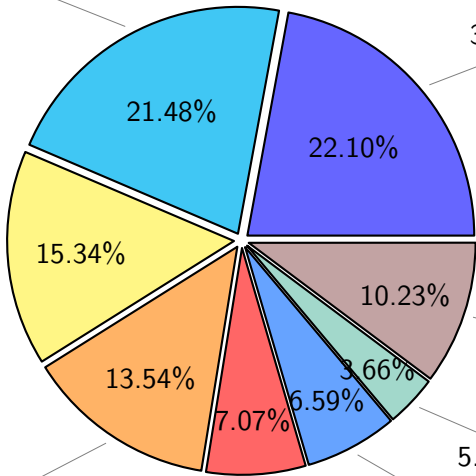

3.66%

6.59%

5.54T pgchiu

20.53T fanf

10.00T ingo

7.07%

10.71T tsingh

NS9039K misc files usage

Total size: 178.58T

NS9039K total compressed

Total size: 552.19T

356.08T compressed

196.11T uncompressed

NS9039K uncompressed files usage

Total size: 196.11T

NS9039K NorCPM/cases/*