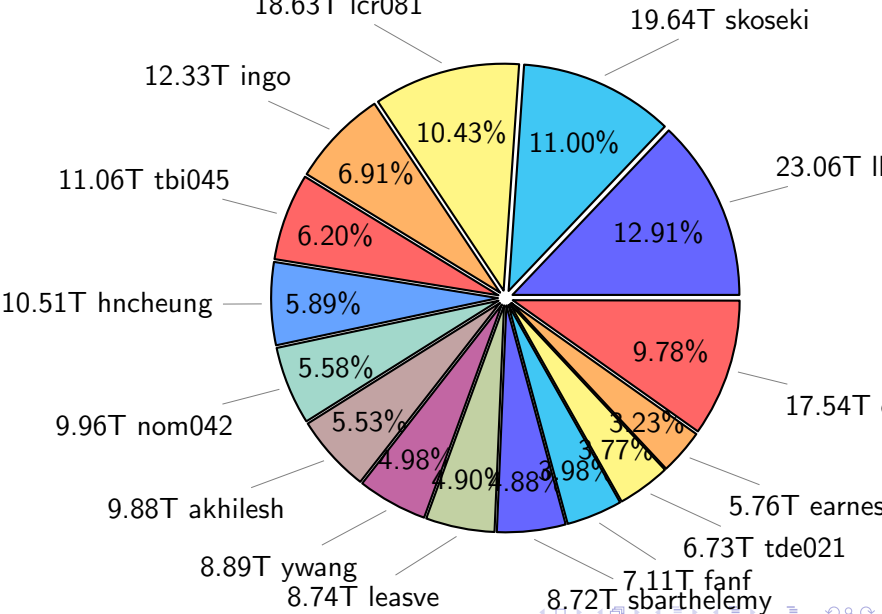

3.66%

6.59%

5.54T pgchiu

20.53T fanf

10.00T ingo

7.07%

10.71T tsingh

NS9039K misc files usage

Total size: 178.58T

NS9039K total compressed

Total size: 552.19T

356.08T compressed

196.11T uncompressed

NS9039K uncompressed files usage

Total size: 196.11T

NS9039K NorCPM/cases/*