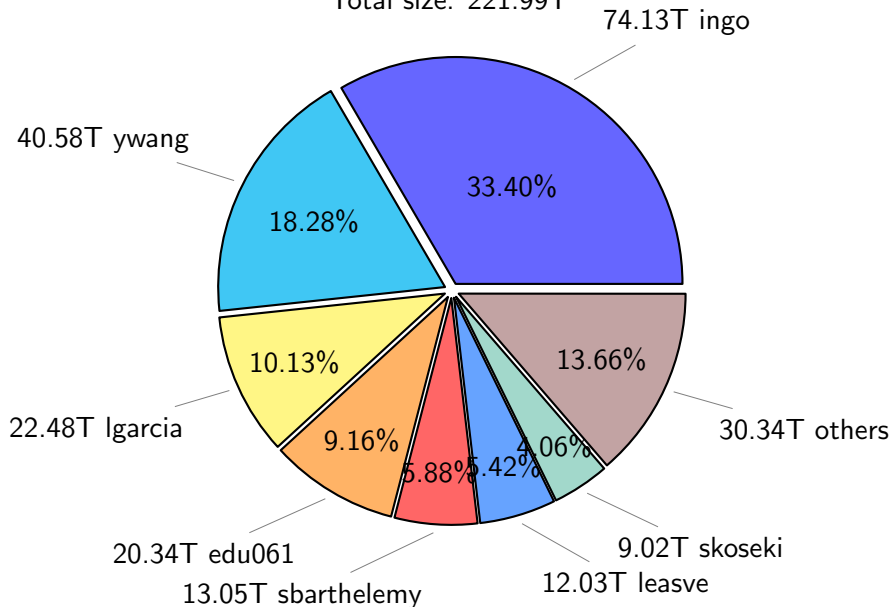

NS9039K total disk usage

Total size: 552.19T
82.98T ywang

NS9039K file types usage

NS9039K history files usage

Total size: 221.99T

NS9039K restart files usage

Total size: 151.62T

32.57T sbarthelemy

Total size: 178.58T

NS9039K total compressed

Total size: 552.19T

356.08T compressed

196.11T uncompressed

NS9039K uncompressed files usage

Total size: 196.11T

NS9039K NorCPM/cases/*