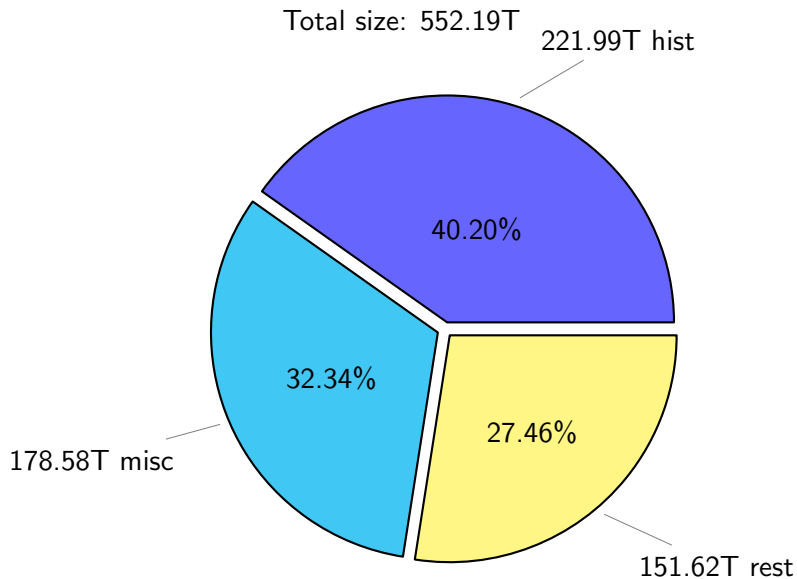

NS9039K disk usage

April 17, 2022

notes:

- ▶ Excluded directories: ".snapshot", ".afm", ".ptrash".
- ▶ Compressed file: file name end with "gz", "bz2", "tar", "zip" and NETCDF4 "nc"
- ▶ Restart files: path contains '/rest/'
- ▶ History files: path contains '/hist/'
- ▶ Items <3 % will be count as 'others'.
- ▶ Additional hard links are excluded.
- ▶ Monthly report: disk_ns9039k_YYYYMMDD.pdf
- ▶ Latest report: latest.pdf
- ▶ Ignored directories due to permission denied: filelist_classfy.err.txt
- ▶ Summary table: sizeTable.txt

NS9039K total disk usage

Total size: 552.19T
82.98T ywang

NS9039K file types usage

NS9039K history files usage

Total size: 221.99T

NS9039K restart files usage

Total size: 151.62T

32.57T sbarthelemy

Total size: 178.58T

NS9039K total compressed

Total size: 552.19T

356.08T compressed

196.11T uncompressed

NS9039K uncompressed files usage

Total size: 196.11T

NS9039K NorCPM/cases/*