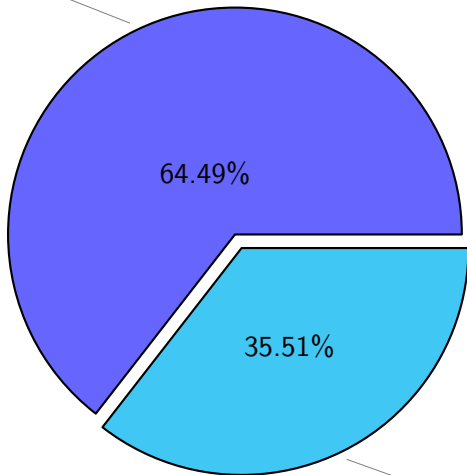

3.66%

6.59%

5.54T pgchiu

20.53T fanf

10.00T ingo

7.07%

10.71T tsingh

NS9039K misc files usage

Total size: 178.58T

NS9039K total compressed

Total size: 552.19T

356.08T compressed

196.11T uncompressed

NS9039K uncompressed files usage

Total size: 196.11T

NS9039K NorCPM/cases/*