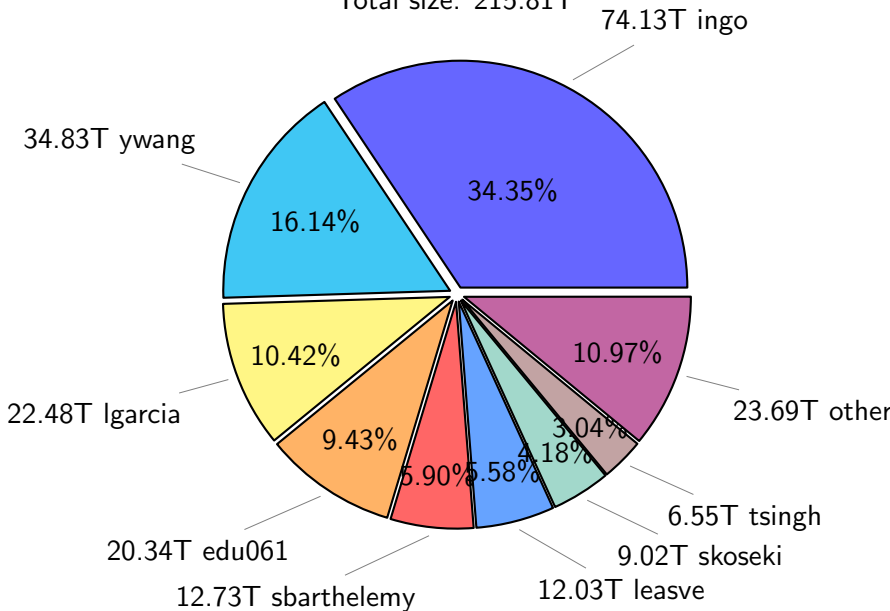

NS9039K total disk usage

Total size: 522.48T
76.39T ywang

NS9039K file types usage

NS9039K history files usage

Total size: 215.81T

NS9039K restart files usage

Total size: 141.88T

NS9039K misc files usage

Total size: 164.80T

NS9039K total compressed

Total size: 522.48T

334.21T compressed

188.28T uncompressed

NS9039K uncompressed files usage

Total size: 188.28T

27.04T Igarcia