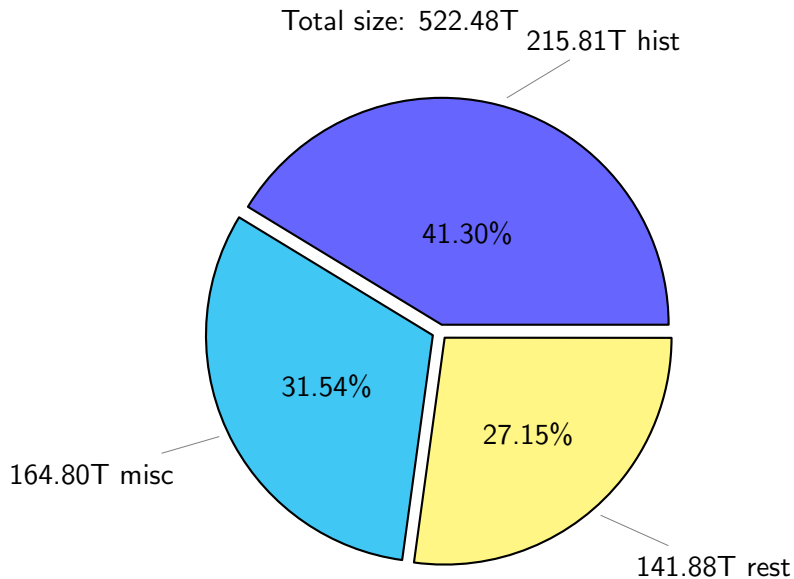

NS9039K disk usage

March 13, 2022

notes:

- ▶ Excluded directories: ".snapshot", ".afm", ".ptrash".
- ▶ Compressed file: file name end with "gz", "bz2", "tar", "zip" and NETCDF4 "nc"
- ▶ Restart files: path contains '/rest/'
- ▶ History files: path contains '/hist/'
- ▶ Items <3 % will be count as 'others'.
- ▶ Additional hard links are excluded.
- ▶ Monthly report: disk_ns9039k_YYYYMMDD.pdf
- ▶ Latest report: latest.pdf
- ▶ Ignored directories due to permission denied: filelist_classfy.err.txt
- ▶ Summary table: sizeTable.txt

NS9039K total disk usage

Total size: 522.48T
76.39T ywang

NS9039K file types usage

NS9039K history files usage

Total size: 215.81T

NS9039K restart files usage

Total size: 141.88T

NS9039K misc files usage

Total size: 164.80T

NS9039K total compressed

Total size: 522.48T

334.21T compressed

188.28T uncompressed

NS9039K uncompressed files usage

Total size: 188.28T

27.04T Igarcia