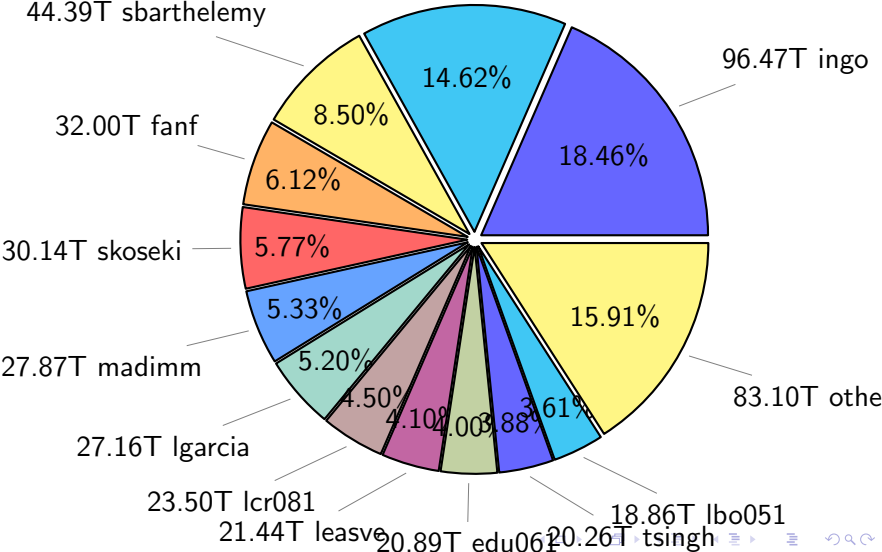

NS9039K disk usage

March 13, 2022

notes:

- ▶ Excluded directories: ".snapshot", ".afm", ".ptrash".
- ▶ Compressed file: file name end with "gz", "bz2", "tar", "zip" and NETCDF4 "nc"
- ▶ Restart files: path contains '/rest/'
- ▶ History files: path contains '/hist/'
- ▶ Items <3 % will be count as 'others'.
- ▶ Additional hard links are excluded.
- ▶ Monthly report: disk_ns9039k_YYYYMMDD.pdf
- ▶ Latest report: latest.pdf
- ▶ Ignored directories due to permission denied: filelist_classfy.err.txt
- ▶ Summary table: sizeTable.txt

NS9039K total disk usage

Total size: 522.48T
76.39T ywang

NS9039K file types usage

NS9039K history files usage

Total size: 215.81T

NS9039K restart files usage

Total size: 141.88T

NS9039K misc files usage

Total size: 164.80T

NS9039K total compressed

Total size: 522.48T

334.21T compressed

188.28T uncompressed

NS9039K uncompressed files usage

Total size: 188.28T

27.04T Igarcia