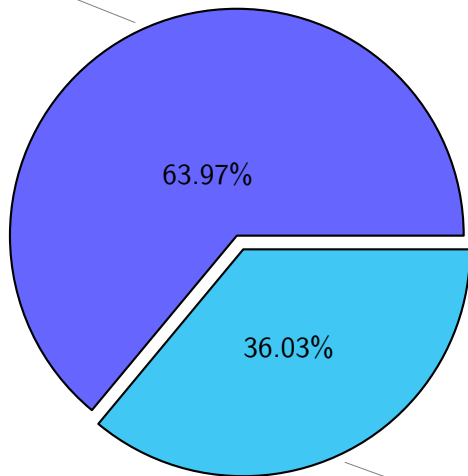

NS9039K total disk usage

Total size: 522.48T
76.39T ywang

NS9039K file types usage

NS9039K history files usage

Total size: 215.81T

NS9039K restart files usage

Total size: 141.88T

NS9039K misc files usage

Total size: 164.80T

NS9039K total compressed

Total size: 522.48T

334.21T compressed

188.28T uncompressed

NS9039K uncompressed files usage

Total size: 188.28T

27.04T Igarcia