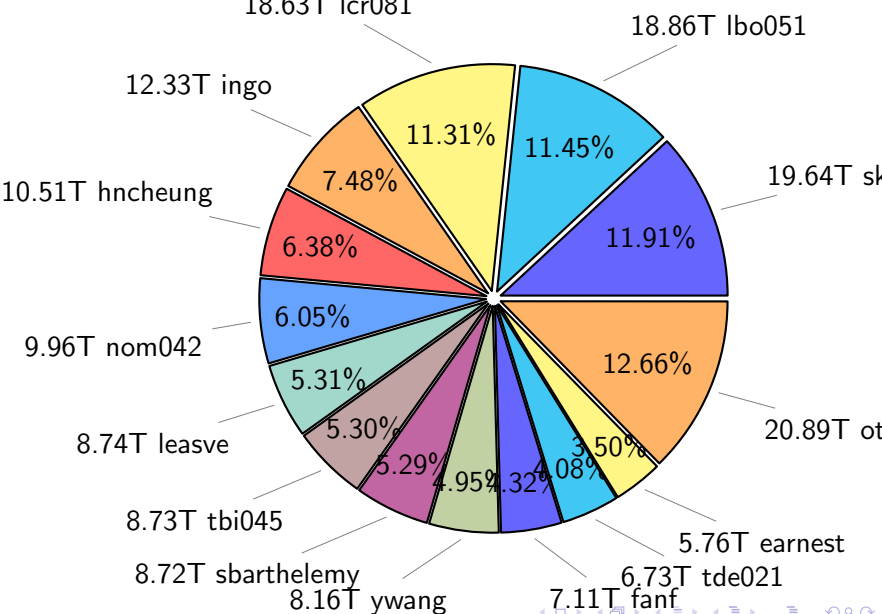

NS9039K total disk usage

Total size: 522.48T
76.39T ywang

NS9039K file types usage

NS9039K history files usage

Total size: 215.81T

NS9039K restart files usage

Total size: 141.88T

NS9039K misc files usage

Total size: 164.80T

NS9039K total compressed

Total size: 522.48T

334.21T compressed

188.28T uncompressed

NS9039K uncompressed files usage

Total size: 188.28T

27.04T Igarcia