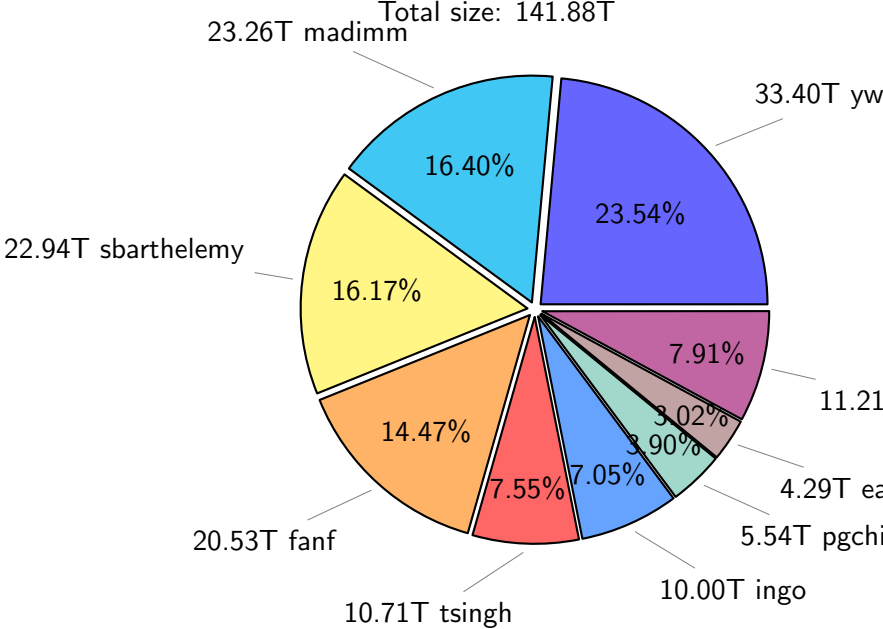

NS9039K total disk usage

Total size: 522.48T
76.39T ywang

NS9039K file types usage

NS9039K history files usage

Total size: 215.81T

NS9039K restart files usage

Total size: 141.88T

NS9039K misc files usage

Total size: 164.80T

NS9039K total compressed

Total size: 522.48T

334.21T compressed

188.28T uncompressed

NS9039K uncompressed files usage

Total size: 188.28T

27.04T Igarcia