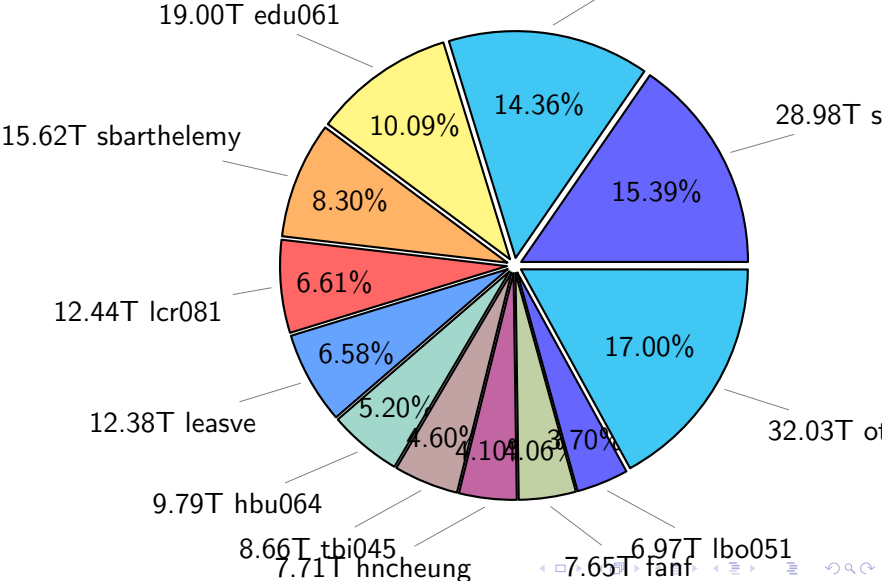

NS9039K total disk usage

Total size: 522.48T
76.39T ywang

NS9039K file types usage

NS9039K history files usage

Total size: 215.81T

NS9039K restart files usage

Total size: 141.88T

NS9039K misc files usage

Total size: 164.80T

NS9039K total compressed

Total size: 522.48T

334.21T compressed

188.28T uncompressed

NS9039K uncompressed files usage

Total size: 188.28T

27.04T Igarcia

NS9039K NorCPM/cases/*

No data

NS9039K shared/*

No data