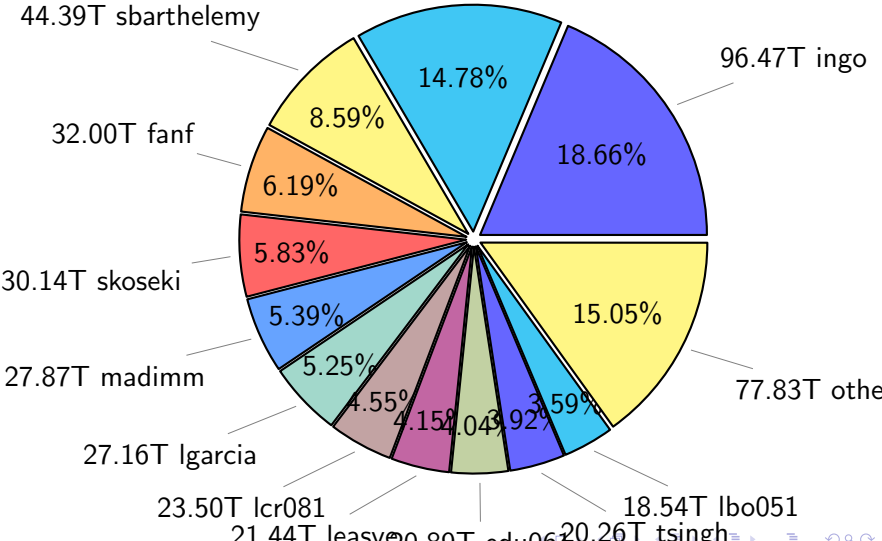

NS9039K disk usage

March 6, 2022

notes:

- ▶ Excluded directories: ".snapshot", ".afm", ".ptrash".
- ▶ Compressed file: file name end with "gz", "bz2", "tar", "zip" and NETCDF4 "nc"
- ▶ Restart files: path contains '/rest/'
- ▶ History files: path contains '/hist/'
- ▶ Items <3 % will be count as 'others'.
- ▶ Additional hard links are excluded.
- ▶ Monthly report: disk_ns9039k_YYYYMMDD.pdf
- ▶ Latest report: latest.pdf
- ▶ Ignored directories due to permission denied: filelist_classfy.err.txt
- ▶ Summary table: sizeTable.txt

NS9039K total disk usage

Total size: 516.86T
76.39T ywang

NS9039K file types usage

NS9039K history files usage

Total size: 215.81T

NS9039K restart files usage

Total size: 141.88T

NS9039K misc files usage

Total size: 159.18T

NS9039K total compressed

Total size: 516.86T

333.76T compressed

183.10T uncompressed

NS9039K uncompressed files usage

Total size: 183.10T

NS9039K NorCPM/cases/*