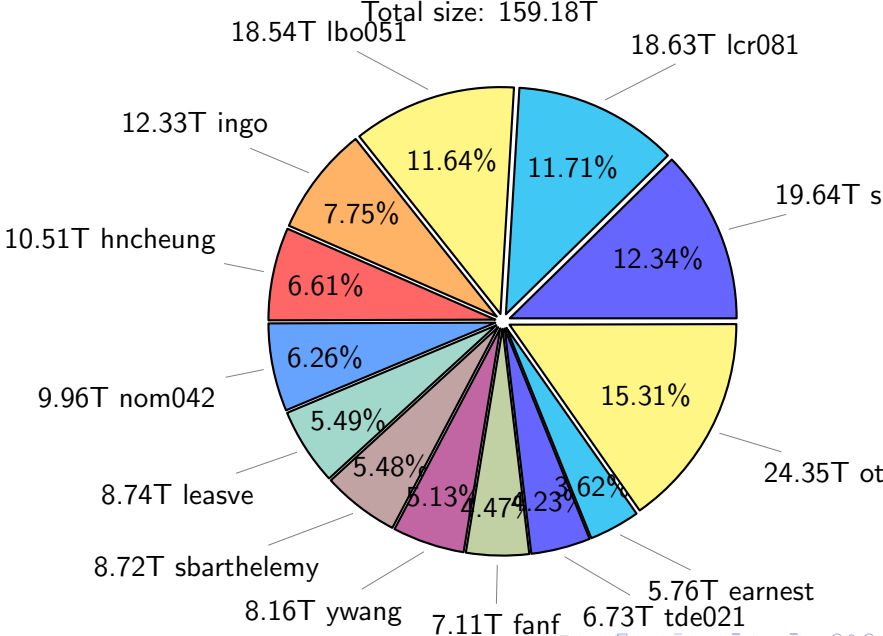

NS9039K total disk usage

Total size: 516.86T
76.39T ywang

NS9039K file types usage

NS9039K history files usage

Total size: 215.81T

NS9039K restart files usage

Total size: 141.88T

NS9039K misc files usage

Total size: 159.18T

NS9039K total compressed

Total size: 516.86T

333.76T compressed

183.10T uncompressed

NS9039K uncompressed files usage

Total size: 183.10T

NS9039K NorCPM/cases/*

No data

NS9039K shared/*

No data