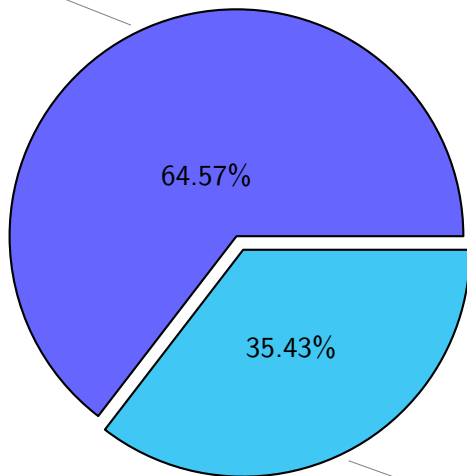

NS9039K total disk usage

Total size: 516.86T
76.39T ywang

NS9039K file types usage

NS9039K history files usage

Total size: 215.81T

NS9039K restart files usage

Total size: 141.88T

NS9039K misc files usage

Total size: 159.18T

NS9039K total compressed

Total size: 516.86T

333.76T compressed

183.10T uncompressed

NS9039K uncompressed files usage

Total size: 183.10T

NS9039K NorCPM/cases/*