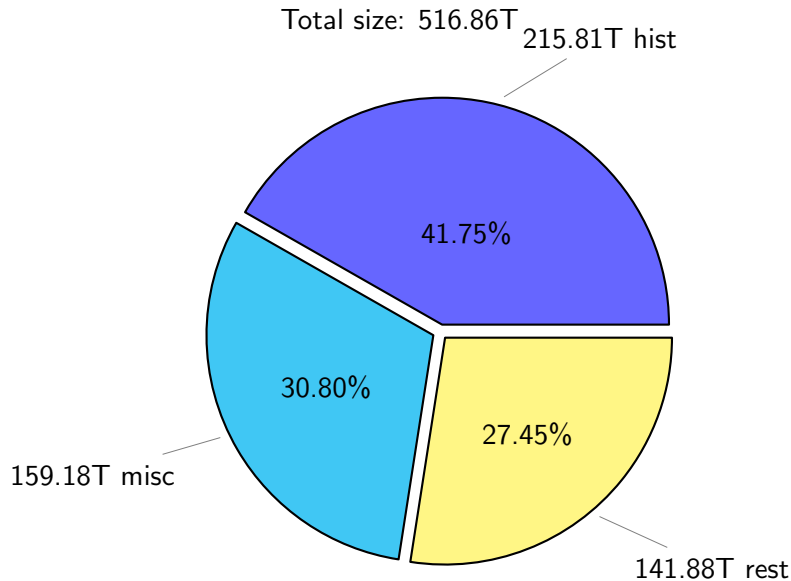

NS9039K disk usage

March 6, 2022

notes:

- ▶ Excluded directories: ".snapshot", ".afm", ".ptrash".
- ▶ Compressed file: file name end with "gz", "bz2", "tar", "zip" and NETCDF4 "nc"
- ▶ Restart files: path contains '/rest/'
- ▶ History files: path contains '/hist/'
- ▶ Items <3 % will be count as 'others'.
- ▶ Additional hard links are excluded.
- ▶ Monthly report: disk_ns9039k_YYYYMMDD.pdf
- ▶ Latest report: latest.pdf
- ▶ Ignored directories due to permission denied: filelist_classfy.err.txt
- ▶ Summary table: sizeTable.txt

NS9039K total disk usage

Total size: 516.86T
76.39T ywang

NS9039K file types usage

NS9039K history files usage

Total size: 215.81T

NS9039K restart files usage

Total size: 141.88T

NS9039K misc files usage

Total size: 159.18T

NS9039K total compressed

Total size: 516.86T

333.76T compressed

183.10T uncompressed

NS9039K uncompressed files usage

Total size: 183.10T

NS9039K NorCPM/cases/*