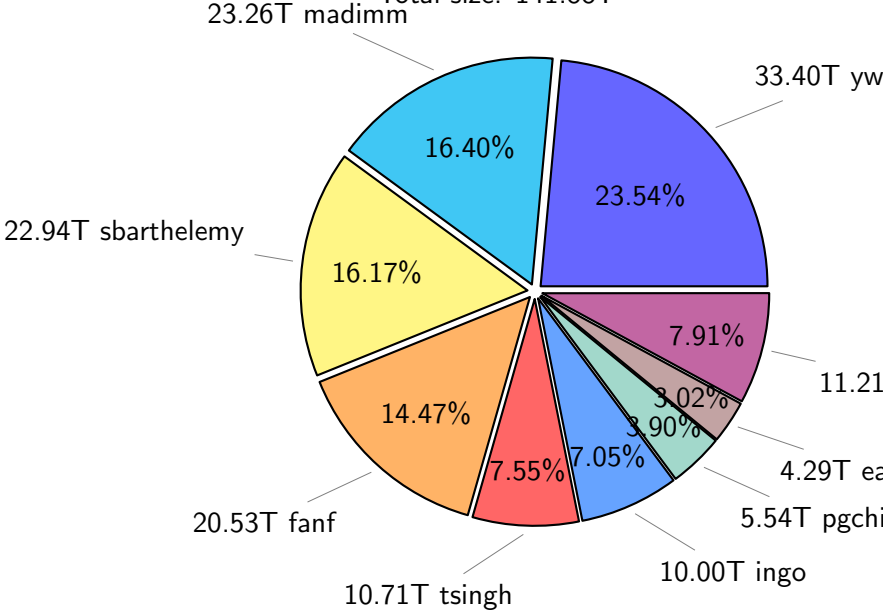

NS9039K total disk usage

Total size: 516.86T
76.39T ywang

NS9039K file types usage

NS9039K history files usage

Total size: 215.81T

NS9039K restart files usage

Total size: 141.88T

NS9039K misc files usage

Total size: 159.18T

NS9039K total compressed

Total size: 516.86T

333.76T compressed

183.10T uncompressed

NS9039K uncompressed files usage

Total size: 183.10T

NS9039K NorCPM/cases/*

No data

NS9039K shared/*

No data