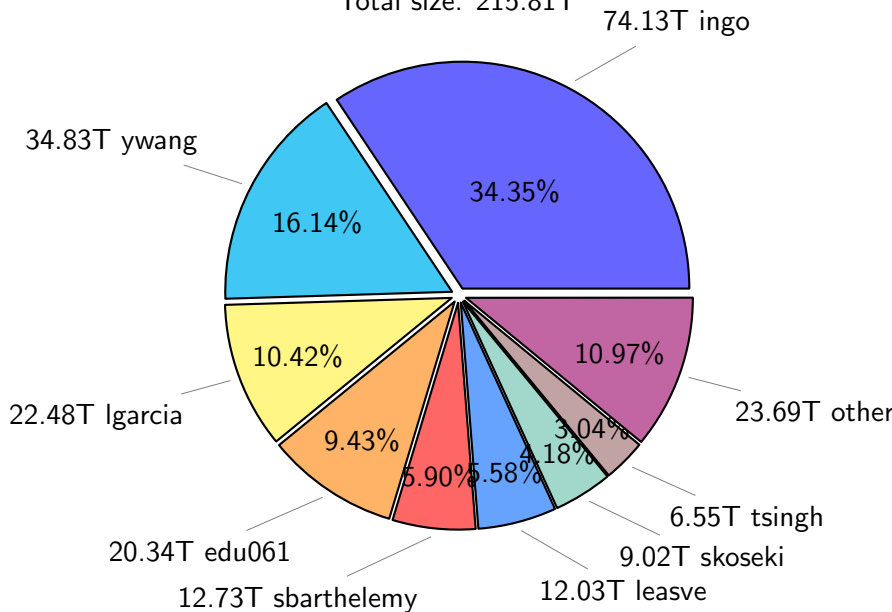

NS9039K total disk usage

Total size: 516.86T
76.39T ywang

NS9039K file types usage

NS9039K history files usage

Total size: 215.81T

NS9039K restart files usage

Total size: 141.88T

NS9039K misc files usage

Total size: 159.18T

NS9039K total compressed

Total size: 516.86T

333.76T compressed

183.10T uncompressed

NS9039K uncompressed files usage

Total size: 183.10T

NS9039K NorCPM/cases/*

No data

NS9039K shared/*

No data