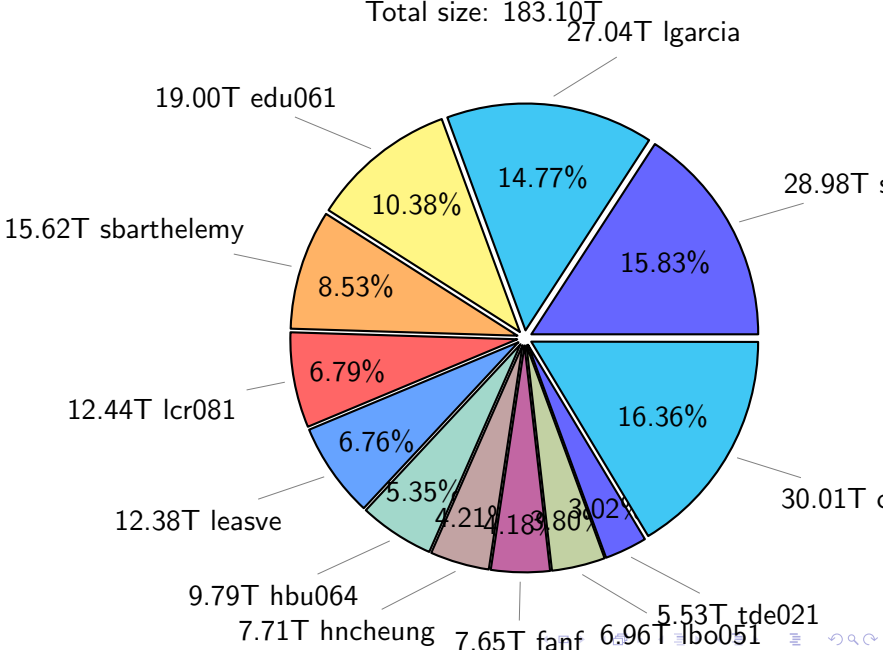

NS9039K total disk usage

Total size: 516.86T
76.39T ywang

NS9039K file types usage

NS9039K history files usage

Total size: 215.81T

NS9039K restart files usage

Total size: 141.88T

NS9039K misc files usage

Total size: 159.18T

NS9039K total compressed

Total size: 516.86T

333.76T compressed

183.10T uncompressed

NS9039K uncompressed files usage

Total size: 183.10T

NS9039K NorCPM/cases/*

No data

NS9039K shared/*

No data