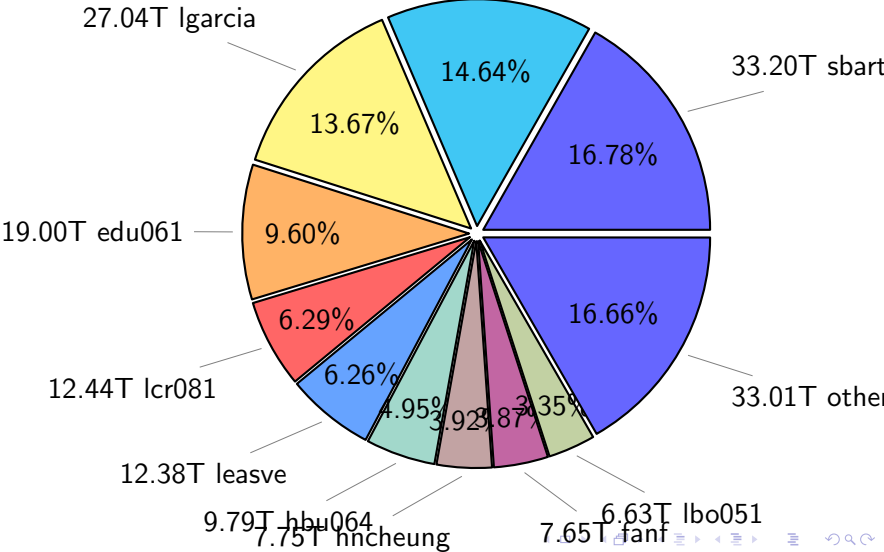

NS9039K total disk usage

Total size: 526.91T
76.39T ywang

NS9039K file types usage

NS9039K history files usage

Total size: 227.17T

74.13T ingo

34.83T ywang

24.06T sbarthelemy

30.24T

22.48T lgarcia

20.38T edu061

9.02T skoseki

12.03T lease

NS9039K restart files usage

Total size: 145.34T

NS9039K misc files usage

Total size: 154.40T

NS9039K total compressed

Total size: 526.91T

329.04T compressed

197.87T uncompressed

NS9039K uncompressed files usage

Total size: 197.87T
28.98T skoseki

NS9039K NorCPM/cases/*

No data

NS9039K shared/*

No data