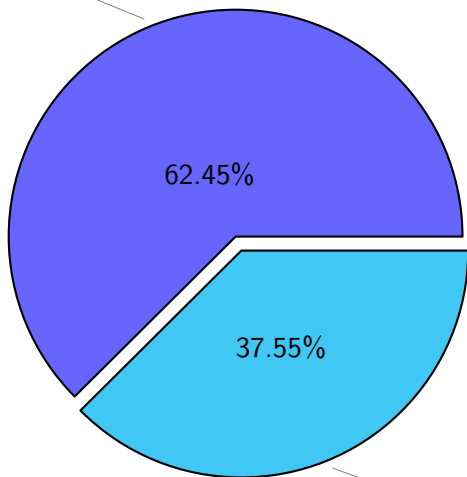

NS9039K total disk usage

Total size: 526.91T
76.39T ywang

NS9039K file types usage

NS9039K history files usage

Total size: 227.17T

74.13T ingo

34.83T ywang

24.06T sbarthelemy

30.24T

22.48T lgarcia

20.38T edu061

9.02T skoseki

12.03T lease

NS9039K restart files usage

Total size: 145.34T

NS9039K misc files usage

Total size: 154.40T

NS9039K total compressed

Total size: 526.91T

329.04T compressed

197.87T uncompressed

NS9039K uncompressed files usage

Total size: 197.87T
28.98T skoseki

NS9039K NorCPM/cases/*