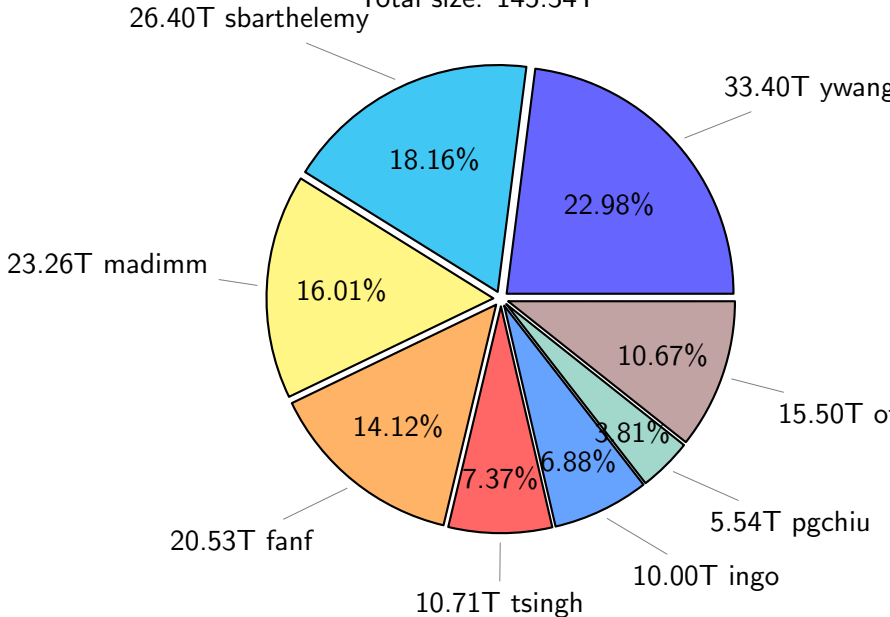

NS9039K total disk usage

Total size: 526.91T
76.39T ywang

NS9039K file types usage

NS9039K history files usage

Total size: 227.17T

74.13T ingo

34.83T ywang

24.06T sbarthelemy

30.24T

22.48T lgarcia

20.38T edu061

9.02T skoseki

12.03T lease

NS9039K restart files usage

Total size: 145.34T

NS9039K misc files usage

Total size: 154.40T

NS9039K total compressed

Total size: 526.91T

329.04T compressed

197.87T uncompressed

NS9039K uncompressed files usage

Total size: 197.87T
28.98T skoseki

NS9039K NorCPM/cases/*

No data

NS9039K shared/*

No data