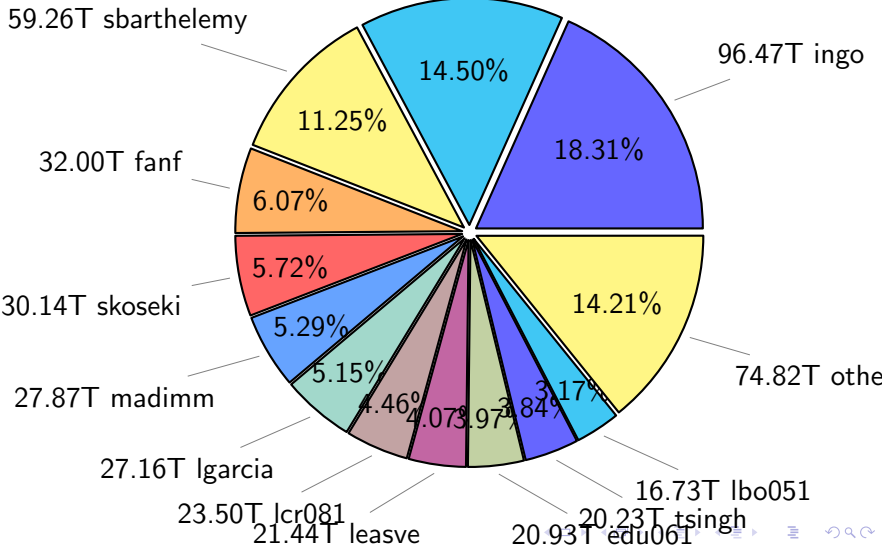

NS9039K disk usage

February 6, 2022

notes:

- ▶ Excluded directories: ".snapshot", ".afm", ".ptrash".
- ▶ Compressed file: file name end with "gz", "bz2", "tar", "zip" and NETCDF4 "nc"
- ▶ Restart files: path contains '/rest/'
- ▶ History files: path contains '/hist/'
- ▶ Items <3 % will be count as 'others'.
- ▶ Additional hard links are excluded.
- ▶ Monthly report: disk_ns9039k_YYYYMMDD.pdf
- ▶ Latest report: latest.pdf
- ▶ Ignored directories due to permission denied: filelist_classfy.err.txt
- ▶ Summary table: sizeTable.txt

NS9039K total disk usage

Total size: 526.91T
76.39T ywang

NS9039K file types usage

NS9039K history files usage

Total size: 227.17T

74.13T ingo

34.83T ywang

24.06T sbarthelemy

30.24T

22.48T lgarcia

20.38T edu061

9.02T skoseki

12.03T lease

NS9039K restart files usage

Total size: 145.34T

NS9039K misc files usage

Total size: 154.40T

NS9039K total compressed

Total size: 526.91T

329.04T compressed

197.87T uncompressed

NS9039K uncompressed files usage

Total size: 197.87T
28.98T skoseki

NS9039K NorCPM/cases/*