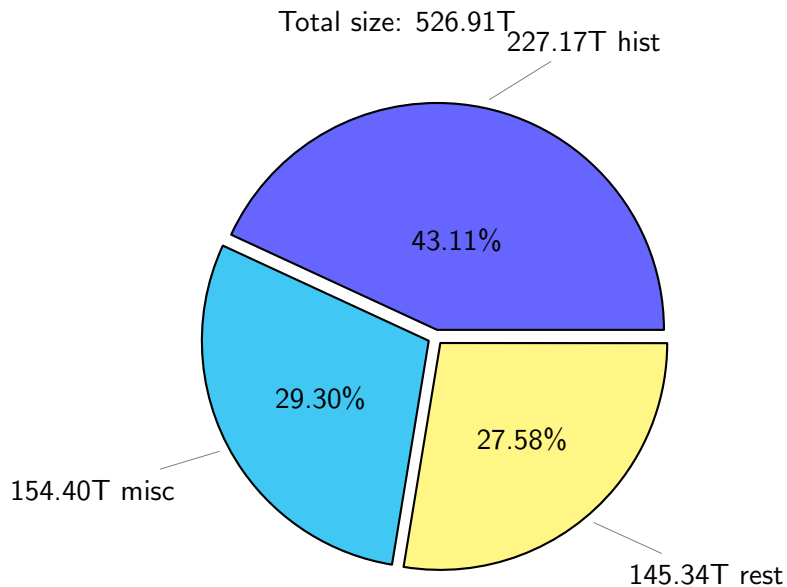

NS9039K disk usage

February 6, 2022

notes:

- ▶ Excluded directories: ".snapshot", ".afm", ".ptrash".
- ▶ Compressed file: file name end with "gz", "bz2", "tar", "zip" and NETCDF4 "nc"
- ▶ Restart files: path contains '/rest/'
- ▶ History files: path contains '/hist/'
- ▶ Items <3 % will be count as 'others'.
- ▶ Additional hard links are excluded.
- ▶ Monthly report: disk_ns9039k_YYYYMMDD.pdf
- ▶ Latest report: latest.pdf
- ▶ Ignored directories due to permission denied: filelist_classfy.err.txt
- ▶ Summary table: sizeTable.txt

NS9039K total disk usage

Total size: 526.91T
76.39T ywang

NS9039K file types usage

NS9039K history files usage

Total size: 227.17T

74.13T ingo

34.83T ywang

24.06T sbarthelemy

30.24T

22.48T lgarcia

20.38T edu061

9.02T skoseki

12.03T lease

NS9039K restart files usage

Total size: 145.34T

NS9039K misc files usage

Total size: 154.40T

NS9039K total compressed

Total size: 526.91T

329.04T compressed

197.87T uncompressed

NS9039K uncompressed files usage

Total size: 197.87T
28.98T skoseki

NS9039K NorCPM/cases/*