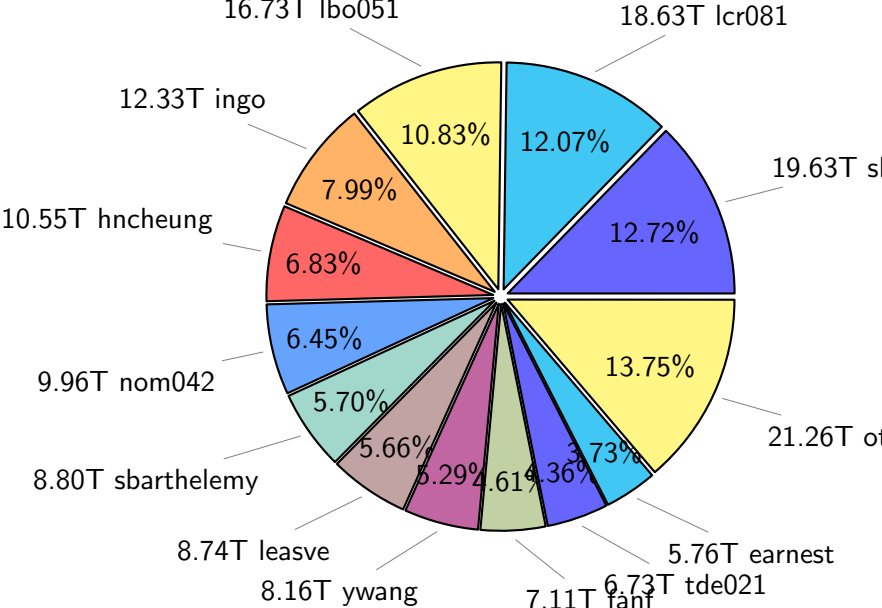

NS9039K total disk usage

Total size: 526.91T
76.39T ywang

NS9039K file types usage

NS9039K history files usage

Total size: 227.17T

74.13T ingo

34.83T ywang

24.06T sbarthelemy

30.24T

22.48T lgarcia

20.38T edu061

9.02T skoseki

12.03T lease

NS9039K restart files usage

Total size: 145.34T

NS9039K misc files usage

Total size: 154.40T

NS9039K total compressed

Total size: 526.91T

329.04T compressed

197.87T uncompressed

NS9039K uncompressed files usage

Total size: 197.87T
28.98T skoseki

NS9039K NorCPM/cases/*

No data

NS9039K shared/*

No data