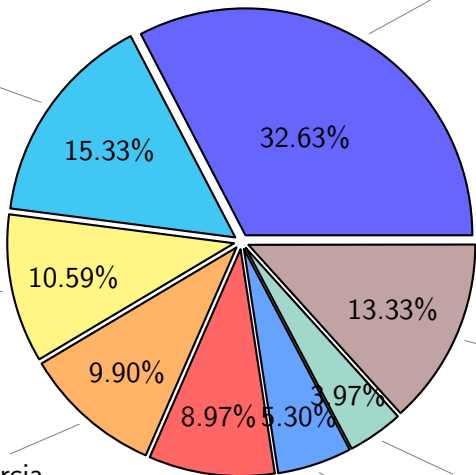

NS9039K total disk usage

Total size: 526.91T
76.39T ywang

NS9039K file types usage

NS9039K history files usage

Total size: 227.17T

74.13T ingo

34.83T ywang

24.06T sbarthelemy

30.24T

22.48T lgarcia

20.38T edu061

9.02T skoseki

12.03T lease

NS9039K restart files usage

Total size: 145.34T

NS9039K misc files usage

Total size: 154.40T

NS9039K total compressed

Total size: 526.91T

329.04T compressed

197.87T uncompressed

NS9039K uncompressed files usage

Total size: 197.87T
28.98T skoseki

NS9039K NorCPM/cases/*