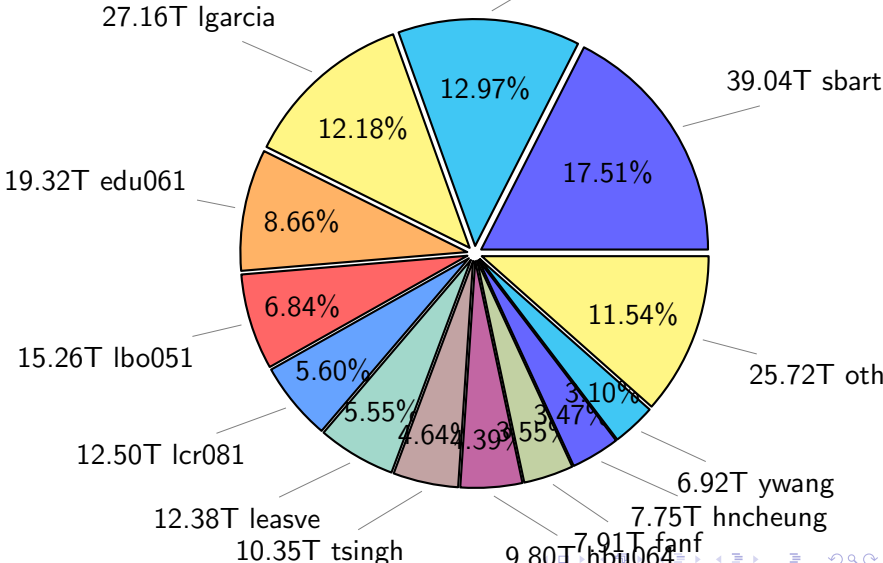

NS9039K total disk usage

Total size: 524.20T
76.39T ywang

NS9039K file types usage

NS9039K history files usage

Total size: 226.77T

74.13T ingo

34.83T ywang

24.06T sbarthelemy

29.85T

22.48T lgarcia

9.02T skoseki

20.38T edu061

12.03T leave

NS9039K restart files usage

Total size: 145.14T

26.40T sbarthelemy

33.40T ywang

23.26T madimm

NS9039K misc files usage

Total size: 152.29T

NS9039K total compressed

Total size: 524.20T

301.18T compressed

223.03T uncompressed

NS9039K uncompressed files usage

Total size: 223.03T
28.92T skoseki

NS9039K NorCPM/cases/*

No data

NS9039K shared/*

No data