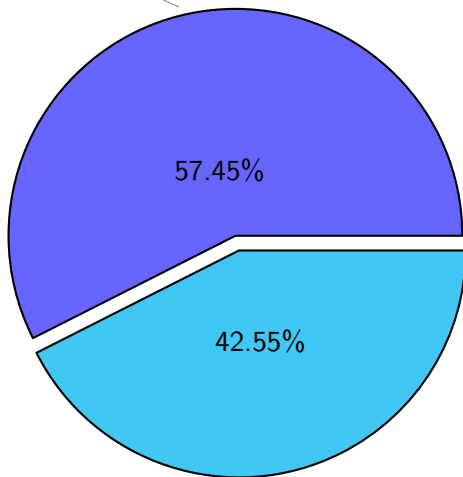

29.85T

22.48T lgarcia

9.02T skoseki

20.38T edu061

12.03T leave

NS9039K restart files usage

Total size: 145.14T

26.40T sbarthelemy

33.40T ywang

23.26T madimm

NS9039K misc files usage

Total size: 152.29T

NS9039K total compressed

Total size: 524.20T

301.18T compressed

223.03T uncompressed

NS9039K uncompressed files usage

Total size: 223.03T
28.92T skoseki

NS9039K NorCPM/cases/*

No data

NS9039K shared/*

No data