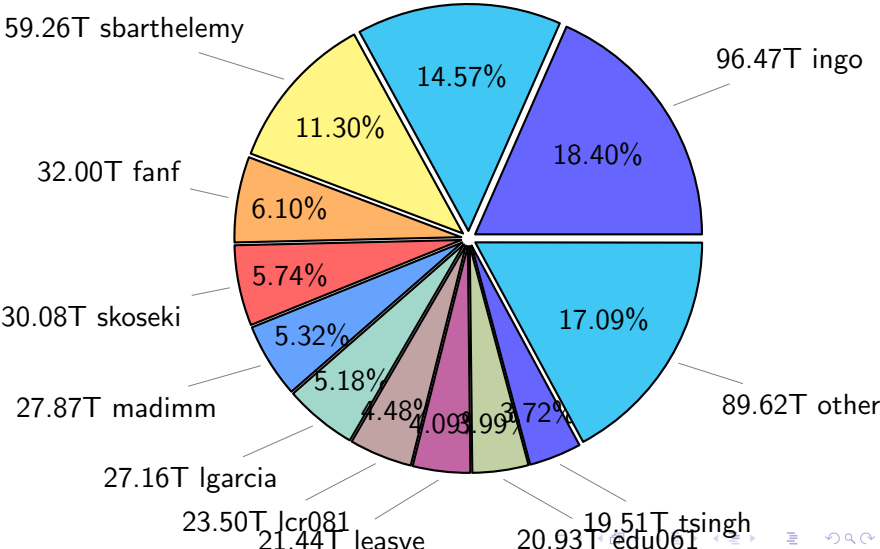

NS9039K disk usage

January 30, 2022

notes:

- ▶ Excluded directories: ".snapshot", ".afm", ".ptrash".
- ▶ Compressed file: file name end with "gz", "bz2", "tar", "zip" and NETCDF4 "nc"
- ▶ Restart files: path contains '/rest/'
- ▶ History files: path contains '/hist/'
- ▶ Items <3 % will be count as 'others'.
- ▶ Additional hard links are excluded.
- ▶ Monthly report: disk_ns9039k_YYYYMMDD.pdf
- ▶ Latest report: latest.pdf
- ▶ Ignored directories due to permission denied: filelist_classfy.err.txt
- ▶ Summary table: sizeTable.txt

NS9039K total disk usage

Total size: 524.20T
76.39T ywang

NS9039K file types usage

NS9039K history files usage

Total size: 226.77T

74.13T ingo

34.83T ywang

24.06T sbarthelemy

29.85T

22.48T lgarcia

9.02T skoseki

20.38T edu061

12.03T leave

NS9039K restart files usage

Total size: 145.14T

26.40T sbarthelemy