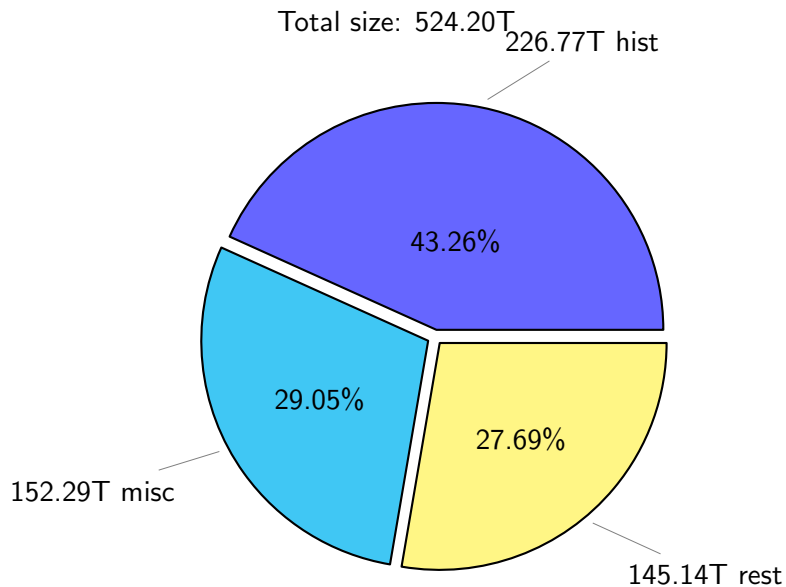

NS9039K total disk usage

Total size: 524.20T
76.39T ywang

NS9039K file types usage

NS9039K history files usage

Total size: 226.77T

74.13T ingo

34.83T ywang

24.06T sbarthelemy

29.85T

22.48T lgarcia

9.02T skoseki

20.38T edu061

12.03T leave

NS9039K restart files usage

Total size: 145.14T

26.40T sbarthelemy

33.40T ywang

23.26T madimm

NS9039K misc files usage

Total size: 152.29T

NS9039K total compressed

Total size: 524.20T

301.18T compressed

223.03T uncompressed

NS9039K uncompressed files usage

Total size: 223.03T
28.92T skoseki

NS9039K NorCPM/cases/*

No data

NS9039K shared/*

No data