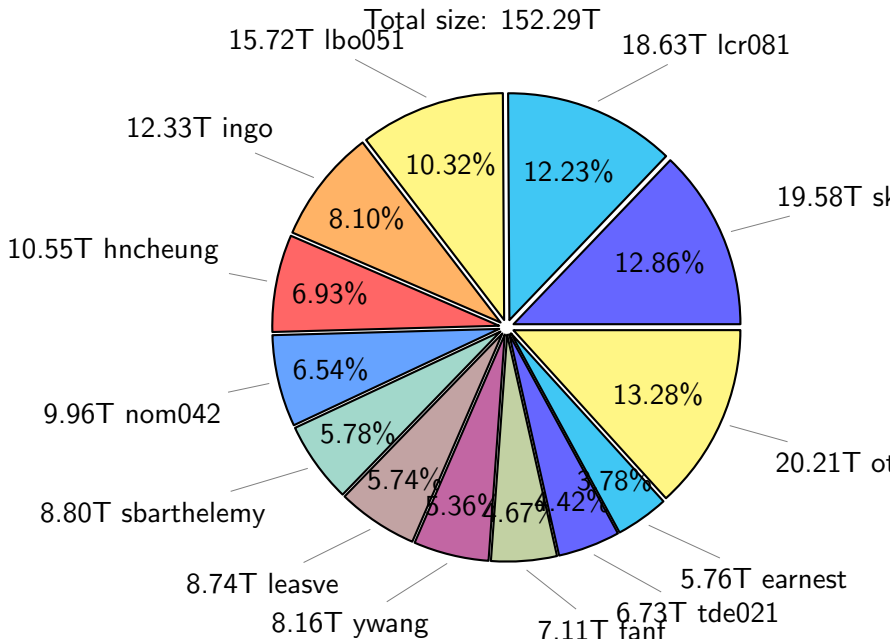

NS9039K total disk usage

Total size: 524.20T
76.39T ywang

NS9039K file types usage

NS9039K history files usage

Total size: 226.77T

74.13T ingo

34.83T ywang

24.06T sbarthelemy

29.85T

22.48T lgarcia

9.02T skoseki

20.38T edu061

12.03T leave

NS9039K restart files usage

Total size: 145.14T

26.40T sbarthelemy

33.40T ywang

23.26T madimm

NS9039K misc files usage

Total size: 152.29T

NS9039K total compressed

Total size: 524.20T

301.18T compressed

223.03T uncompressed

NS9039K uncompressed files usage

Total size: 223.03T
28.92T skoseki

NS9039K NorCPM/cases/*

No data

NS9039K shared/*

No data