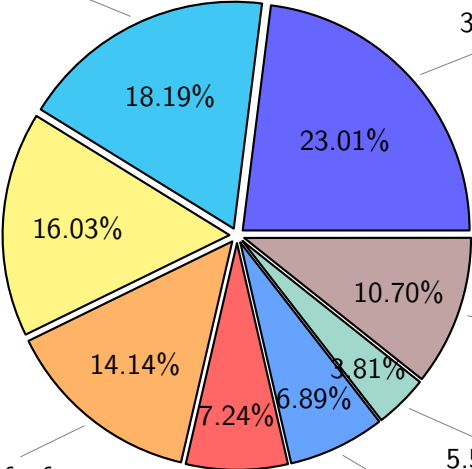

NS9039K total disk usage

Total size: 524.20T
76.39T ywang

NS9039K file types usage

NS9039K history files usage

Total size: 226.77T

74.13T ingo

34.83T ywang

24.06T sbarthelemy

29.85T

22.48T lgarcia

9.02T skoseki

20.38T edu061

12.03T leave

NS9039K restart files usage

Total size: 145.14T

26.40T sbarthelemy

33.40T ywang

23.26T madimm

NS9039K misc files usage

Total size: 152.29T

NS9039K total compressed

Total size: 524.20T

301.18T compressed

223.03T uncompressed