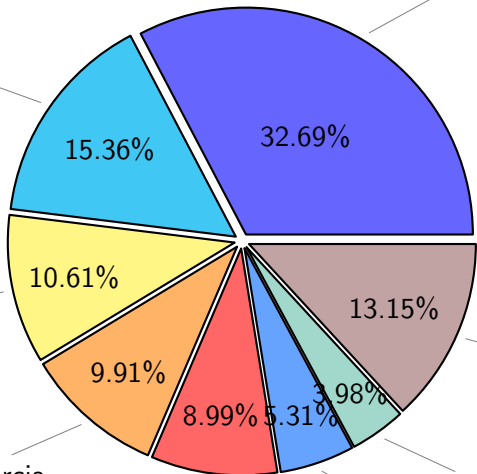

NS9039K total disk usage

Total size: 524.20T
76.39T ywang

NS9039K file types usage

NS9039K history files usage

Total size: 226.77T

74.13T ingo

34.83T ywang

24.06T sbarthelemy

29.85T

22.48T lgarcia

9.02T skoseki

20.38T edu061

12.03T leave

NS9039K restart files usage

Total size: 145.14T

26.40T sbarthelemy