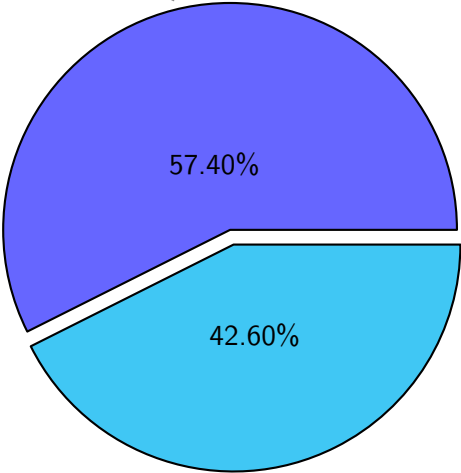

20.53T fanf

10.51T tsingh

NS9039K misc files usage

Total size: 152.79T

NS9039K total compressed

Total size: 524.66T

301.18T compressed

223.48T uncompressed

NS9039K uncompressed files usage

Total size: 223.48T
28.92T skoseki

NS9039K NorCPM/cases/*

No data

NS9039K shared/*

No data