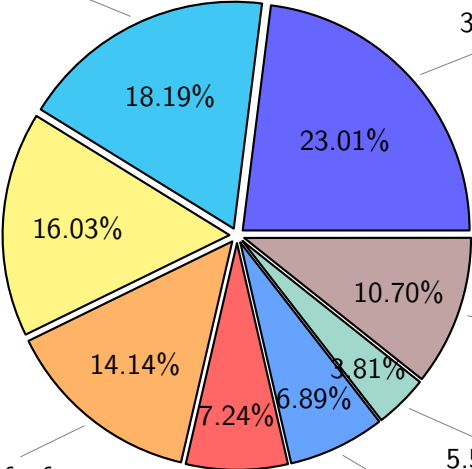

29.81T

NS9039K restart files usage

Total size: 145.14T

26.40T sbarthelemy

33.40T ywang

23.26T madimm

16.03%

23.01%