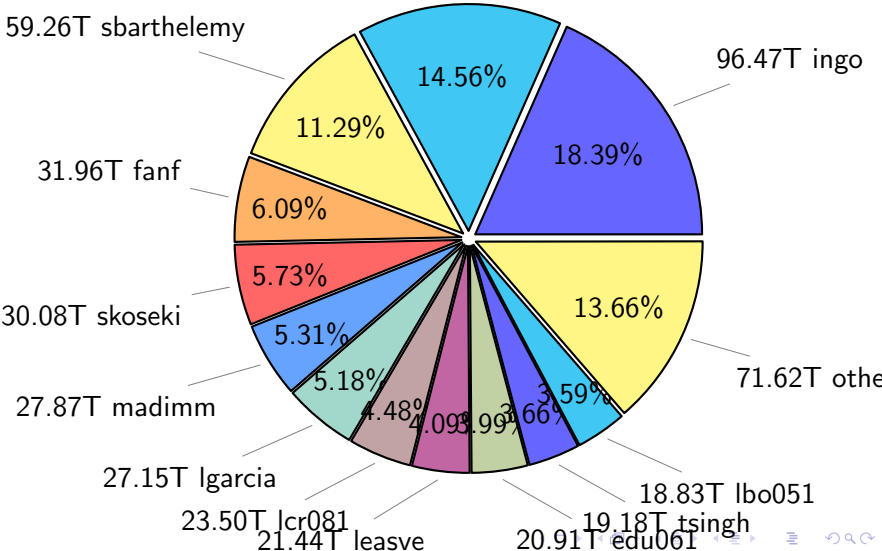

NS9039K disk usage

January 23, 2022

notes:

- ▶ Excluded directories: ".snapshot", ".afm", ".ptrash".
- ▶ Compressed file: file name end with "gz", "bz2", "tar", "zip" and NETCDF4 "nc"
- ▶ Restart files: path contains '/rest/'
- ▶ History files: path contains '/hist/'
- ▶ Items <3 % will be count as 'others'.
- ▶ Additional hard links are excluded.
- ▶ Monthly report: disk_ns9039k_YYYYMMDD.pdf
- ▶ Latest report: latest.pdf
- ▶ Ignored directories due to permission denied: filelist_classfy.err.txt
- ▶ Summary table: sizeTable.txt

NS9039K total disk usage

Total size: 524.66T
76.39T ywang

NS9039K file types usage

NS9039K history files usage

Total size: 226.73T

74.13T ingo

34.83T ywang

24.06T sbarthelemy