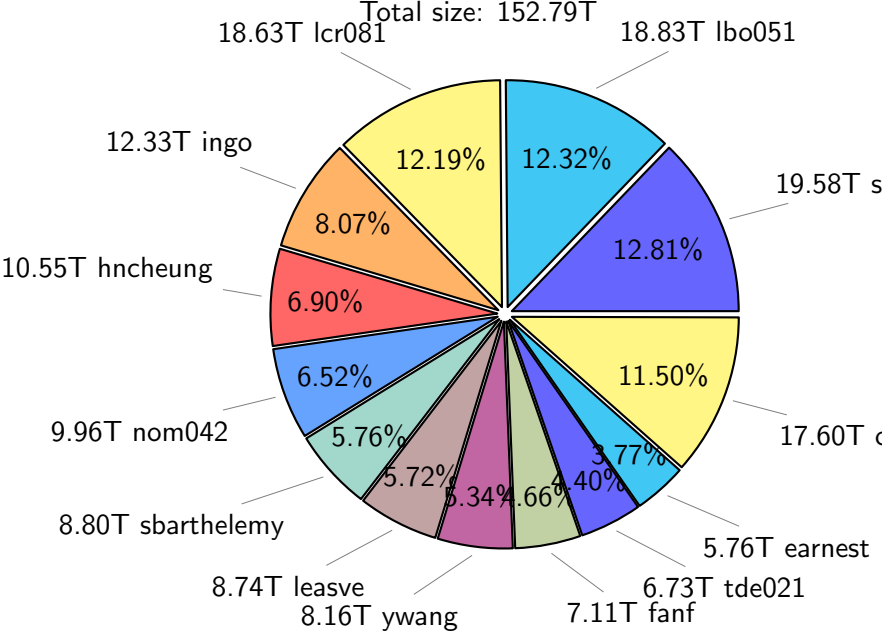

29.81T

NS9039K restart files usage

Total size: 145.14T

26.40T sbarthelemy

33.40T ywang

23.26T madimm

16.03%

23.01%

14.14%

10.70%

15.50T o

3.81%

5.54T pgchiu

7.24%

6.89%

10.00T ingo

20.53T fanf

10.51T tsingh

NS9039K misc files usage

Total size: 152.79T

NS9039K total compressed

Total size: 524.66T

301.18T compressed

223.48T uncompressed

NS9039K uncompressed files usage

Total size: 223.48T
28.92T skoseki

NS9039K NorCPM/cases/*

No data

NS9039K shared/*

No data