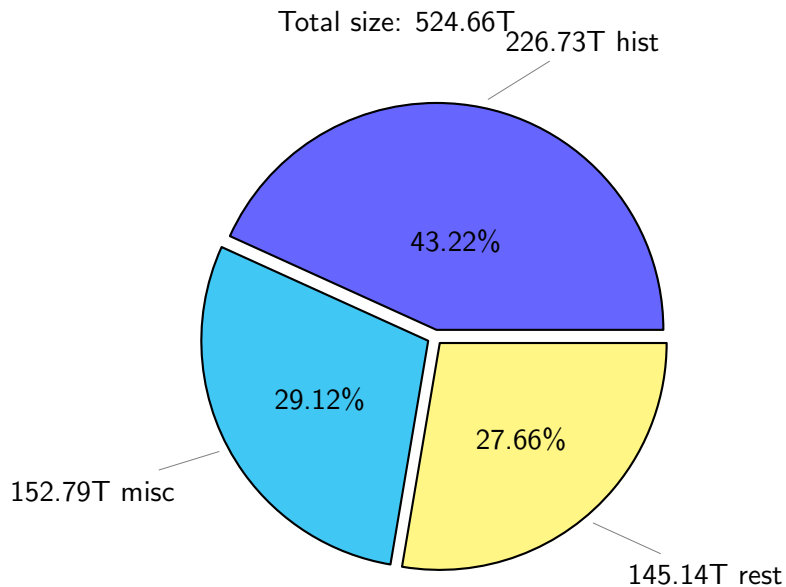

NS9039K total disk usage

Total size: 524.66T
76.39T ywang

NS9039K file types usage

NS9039K history files usage

Total size: 226.73T

74.13T ingo

34.83T ywang

24.06T sbarthelemy

29.81T

NS9039K restart files usage

Total size: 145.14T

26.40T sbarthelemy

33.40T ywang

23.26T madimm

16.03%

23.01%

20.53T fanf

10.51T tsingh

NS9039K misc files usage

Total size: 152.79T

NS9039K total compressed

Total size: 524.66T

301.18T compressed

223.48T uncompressed

NS9039K uncompressed files usage

Total size: 223.48T
28.92T skoseki

NS9039K NorCPM/cases/*

No data

NS9039K shared/*

No data