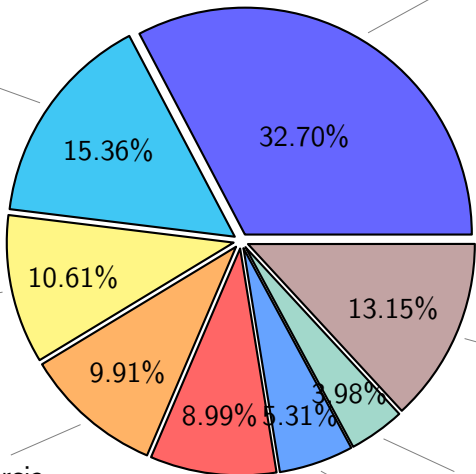

NS9039K total disk usage

Total size: 524.66T
76.39T ywang

NS9039K file types usage

NS9039K history files usage

Total size: 226.73T

74.13T ingo

34.83T ywang

24.06T sbarthelemy

10.61%

9.91%

22.48T lgarcia

20.38T edu061

8.99%

5.31%

9.02T skoseki

12.03T leasve