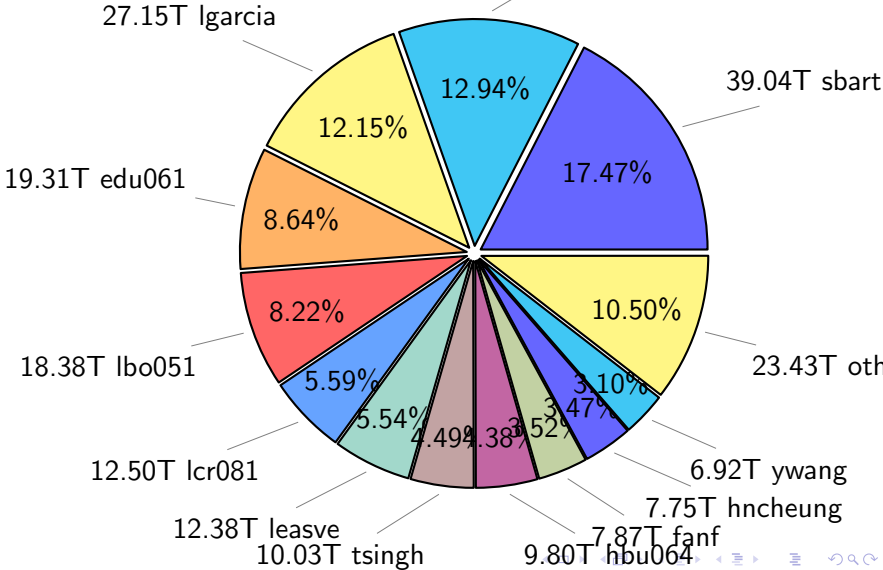

20.53T fanf

10.51T tsingh

NS9039K misc files usage

Total size: 152.79T

NS9039K total compressed

Total size: 524.66T

301.18T compressed

223.48T uncompressed

NS9039K uncompressed files usage

Total size: 223.48T
28.92T skoseki

NS9039K NorCPM/cases/*

No data

NS9039K shared/*

No data