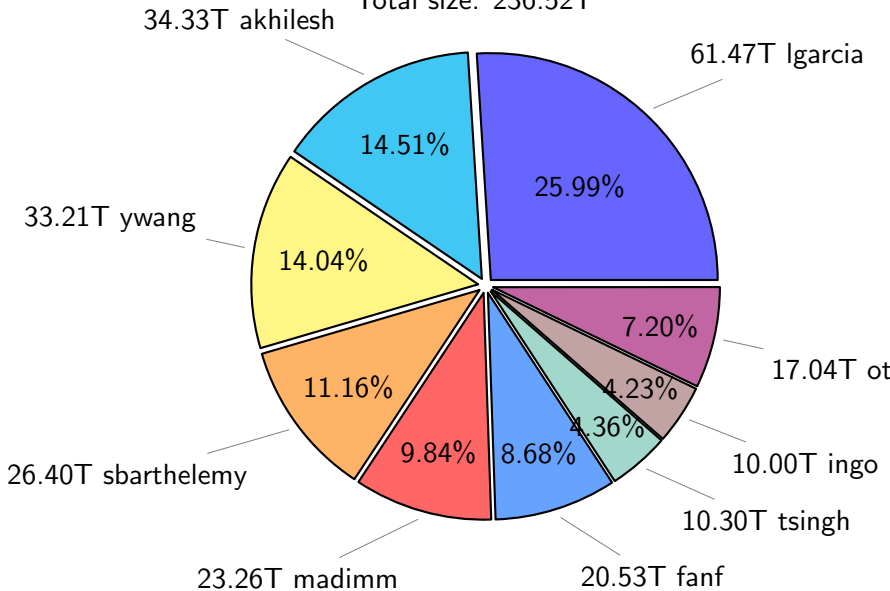

NS9039K total disk usage

Total size: 638.09T
93.50T Igarcia

NS9039K file types usage

NS9039K history files usage

Total size: 233.97T

NS9039K restart files usage

Total size: 236.52T

NS9039K misc files usage

Total size: 167.60T

NS9039K total compressed

Total size: 638.09T

337.64T uncompressed

300.45T compressed

NS9039K uncompressed files usage

Total size: 337.64T

NS9039K NorCPM/cases/*