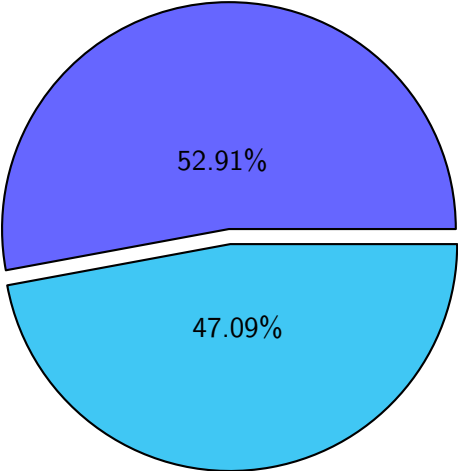

NS9039K total disk usage

Total size: 638.09T
93.50T Igarcia

NS9039K file types usage

NS9039K history files usage

Total size: 233.97T

NS9039K restart files usage

Total size: 236.52T

NS9039K misc files usage

Total size: 167.60T

NS9039K total compressed

Total size: 638.09T

337.64T uncompressed

300.45T compressed

NS9039K uncompressed files usage

Total size: 337.64T

NS9039K NorCPM/cases/*