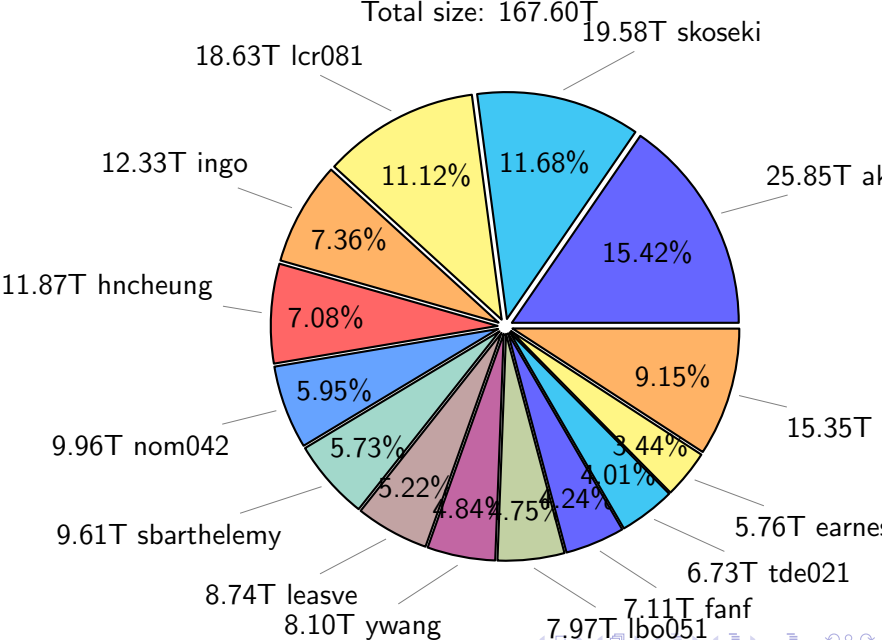

NS9039K disk usage

January 2, 2022

notes:

- ▶ Excluded directories: ".snapshot", ".afm", ".ptrash".
- ▶ Compressed file: file name end with "gz", "bz2", "tar", "zip" and NETCDF4 "nc"
- ▶ Restart files: path contains '/rest/'
- ▶ History files: path contains '/hist/'
- ▶ Items <3 % will be count as 'others'.
- ▶ Additional hard links are excluded.
- ▶ Monthly report: disk_ns9039k_YYYYMMDD.pdf
- ▶ Latest report: latest.pdf
- ▶ Ignored directories due to permission denied: filelist_classfy.err.txt
- ▶ Summary table: sizeTable.txt

NS9039K total disk usage

Total size: 638.09T
93.50T Igarcia

NS9039K file types usage

NS9039K history files usage

Total size: 233.97T

NS9039K restart files usage

Total size: 236.52T

NS9039K misc files usage

Total size: 167.60T

NS9039K total compressed

Total size: 638.09T

337.64T uncompressed

300.45T compressed

NS9039K uncompressed files usage

Total size: 337.64T

NS9039K NorCPM/cases/*

No data

NS9039K shared/*

No data