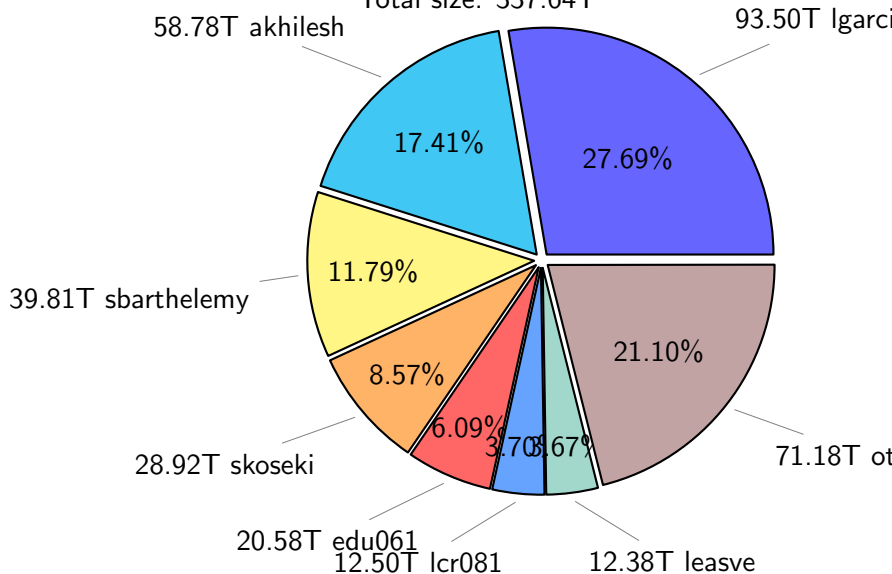

NS9039K total disk usage

Total size: 638.09T
93.50T Igarcia

NS9039K file types usage

NS9039K history files usage

Total size: 233.97T

NS9039K restart files usage

Total size: 236.52T

NS9039K misc files usage

Total size: 167.60T

NS9039K total compressed

Total size: 638.09T

337.64T uncompressed

300.45T compressed

NS9039K uncompressed files usage

Total size: 337.64T

NS9039K NorCPM/cases/*

No data

NS9039K shared/*

No data