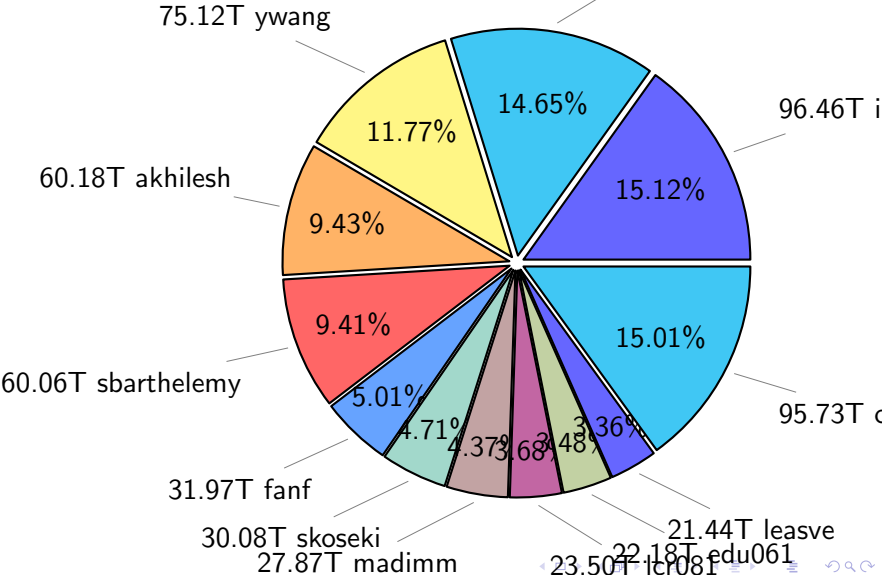

NS9039K disk usage

January 2, 2022

notes:

- ▶ Excluded directories: ".snapshot", ".afm", ".ptrash".
- ▶ Compressed file: file name end with "gz", "bz2", "tar", "zip" and NETCDF4 "nc"
- ▶ Restart files: path contains '/rest/'
- ▶ History files: path contains '/hist/'
- ▶ Items <3 % will be count as 'others'.
- ▶ Additional hard links are excluded.
- ▶ Monthly report: disk_ns9039k_YYYYMMDD.pdf
- ▶ Latest report: latest.pdf
- ▶ Ignored directories due to permission denied: filelist_classfy.err.txt
- ▶ Summary table: sizeTable.txt

NS9039K total disk usage

Total size: 638.09T
93.50T Igarcia

NS9039K file types usage

NS9039K history files usage

Total size: 233.97T

NS9039K restart files usage

Total size: 236.52T

NS9039K misc files usage

Total size: 167.60T

NS9039K total compressed

Total size: 638.09T

337.64T uncompressed

300.45T compressed

NS9039K uncompressed files usage

Total size: 337.64T

NS9039K NorCPM/cases/*