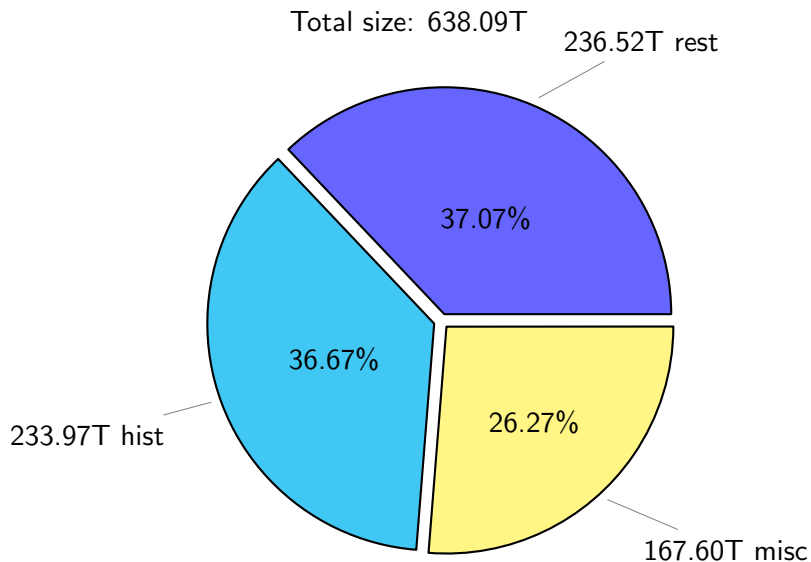

NS9039K disk usage

January 2, 2022

notes:

- ▶ Excluded directories: ".snapshot", ".afm", ".ptrash".
- ▶ Compressed file: file name end with "gz", "bz2", "tar", "zip" and NETCDF4 "nc"
- ▶ Restart files: path contains '/rest/'
- ▶ History files: path contains '/hist/'
- ▶ Items <3 % will be count as 'others'.
- ▶ Additional hard links are excluded.
- ▶ Monthly report: disk_ns9039k_YYYYMMDD.pdf
- ▶ Latest report: latest.pdf
- ▶ Ignored directories due to permission denied: filelist_classfy.err.txt
- ▶ Summary table: sizeTable.txt

NS9039K total disk usage

Total size: 638.09T
93.50T Igarcia

NS9039K file types usage

NS9039K history files usage

Total size: 233.97T

NS9039K restart files usage

Total size: 236.52T

NS9039K misc files usage

Total size: 167.60T

NS9039K total compressed

Total size: 638.09T

337.64T uncompressed

300.45T compressed

NS9039K uncompressed files usage

Total size: 337.64T

NS9039K NorCPM/cases/*