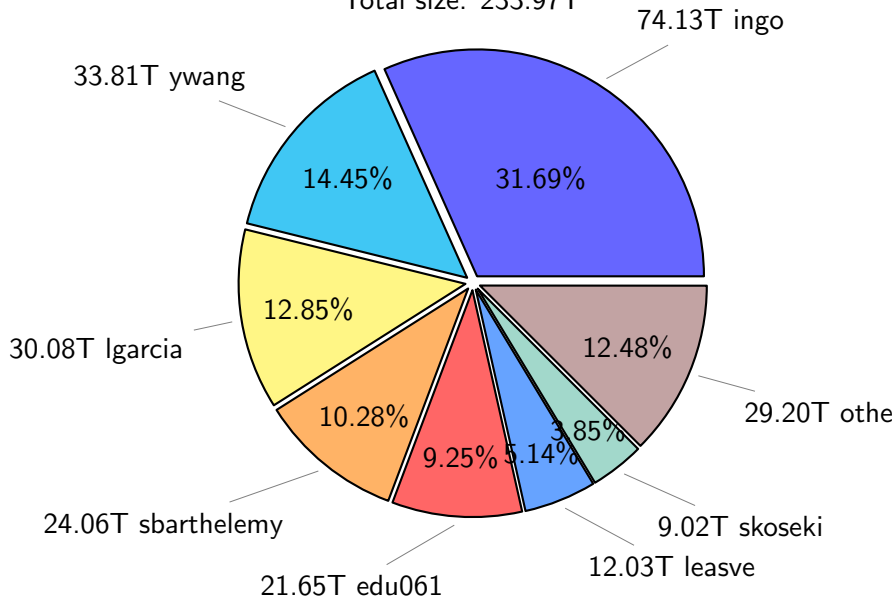

NS9039K total disk usage

Total size: 638.09T
93.50T Igarcia

NS9039K file types usage

NS9039K history files usage

Total size: 233.97T

NS9039K restart files usage

Total size: 236.52T

NS9039K misc files usage

Total size: 167.60T

NS9039K total compressed

Total size: 638.09T

337.64T uncompressed

300.45T compressed

NS9039K uncompressed files usage

Total size: 337.64T

NS9039K NorCPM/cases/*

No data

NS9039K shared/*

No data