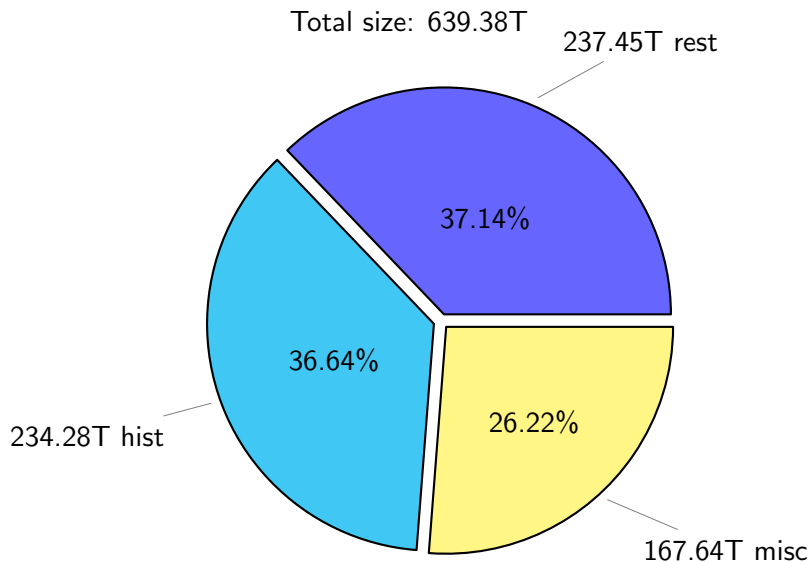

NS9039K disk usage

December 26, 2021

notes:

- ▶ Excluded directories: ".snapshot", ".afm", ".ptrash".
- ▶ Compressed file: file name end with "gz", "bz2", "tar", "zip" and NETCDF4 "nc"
- ▶ Restart files: path contains '/rest/'
- ▶ History files: path contains '/hist/'
- ▶ Items <3 % will be count as 'others'.
- ▶ Additional hard links are excluded.
- ▶ Monthly report: disk_ns9039k_YYYYMMDD.pdf
- ▶ Latest report: latest.pdf
- ▶ Ignored directories due to permission denied: filelist_classfy.err.txt
- ▶ Summary table: sizeTable.txt

NS9039K total disk usage

Total size: 639.38T
93.50T Igarcia

NS9039K file types usage

NS9039K history files usage

Total size: 234.28T

NS9039K restart files usage

Total size: 237.45T

NS9039K misc files usage

Total size: 167.64T

NS9039K total compressed

Total size: 639.38T
338.00T uncompressed

NS9039K uncompressed files usage

Total size: 338.00T

NS9039K NorCPM/cases/*

No data

NS9039K shared/*