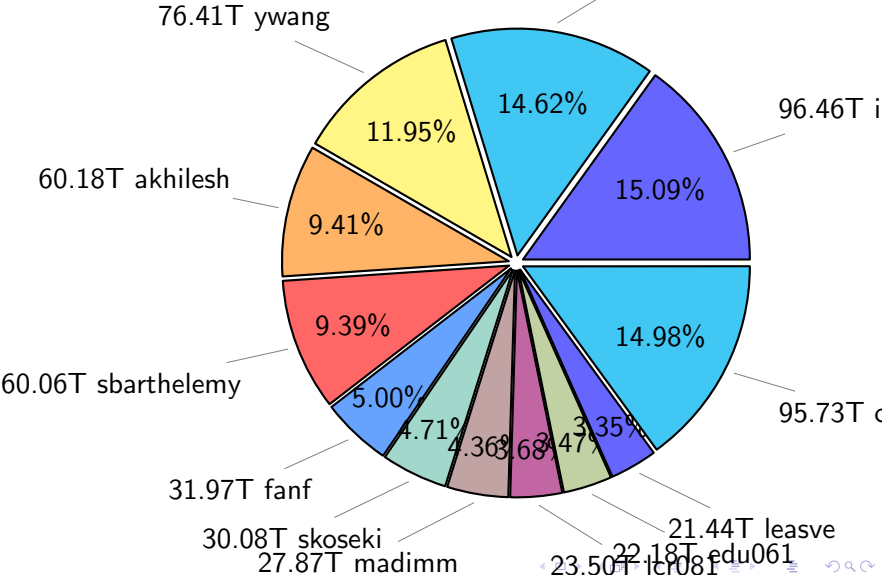

NS9039K disk usage

December 26, 2021

notes:

- ▶ Excluded directories: ".snapshot", ".afm", ".ptrash".
- ▶ Compressed file: file name end with "gz", "bz2", "tar", "zip" and NETCDF4 "nc"
- ▶ Restart files: path contains '/rest/'
- ▶ History files: path contains '/hist/'
- ▶ Items <3 % will be count as 'others'.
- ▶ Additional hard links are excluded.
- ▶ Monthly report: disk_ns9039k_YYYYMMDD.pdf
- ▶ Latest report: latest.pdf
- ▶ Ignored directories due to permission denied: filelist_classfy.err.txt
- ▶ Summary table: sizeTable.txt

NS9039K total disk usage

Total size: 639.38T
93.50T Igarcia

NS9039K file types usage

NS9039K history files usage

Total size: 234.28T

NS9039K restart files usage

Total size: 237.45T

NS9039K misc files usage

Total size: 167.64T

NS9039K total compressed

Total size: 639.38T
338.00T uncompressed

NS9039K uncompressed files usage

Total size: 338.00T

NS9039K NorCPM/cases/*

No data

NS9039K shared/*