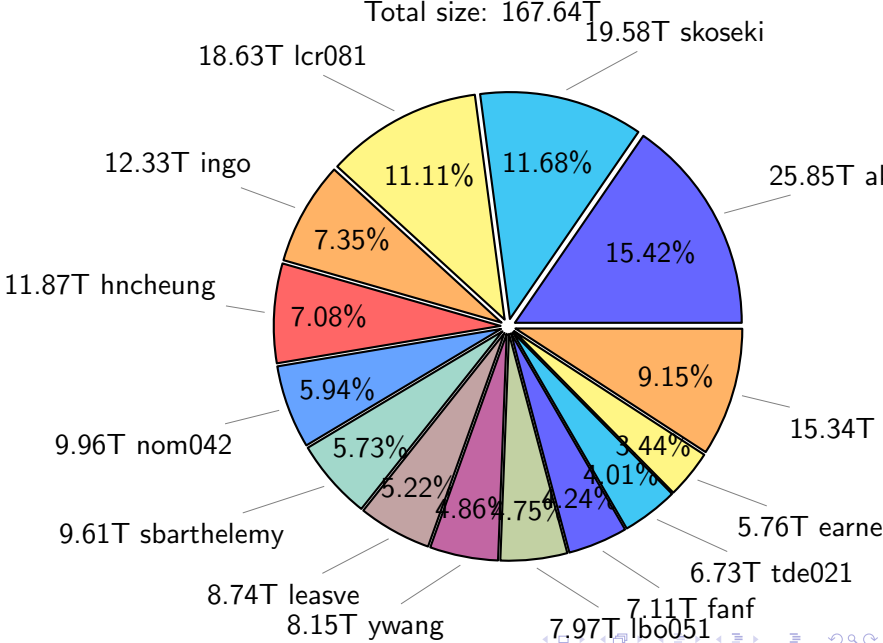

NS9039K total disk usage

Total size: 639.38T
93.50T Igarcia

NS9039K file types usage

NS9039K history files usage

Total size: 234.28T

NS9039K restart files usage

Total size: 237.45T

NS9039K misc files usage

Total size: 167.64T

NS9039K total compressed

Total size: 639.38T
338.00T uncompressed

NS9039K uncompressed files usage

Total size: 338.00T

NS9039K NorCPM/cases/*

No data

NS9039K shared/*