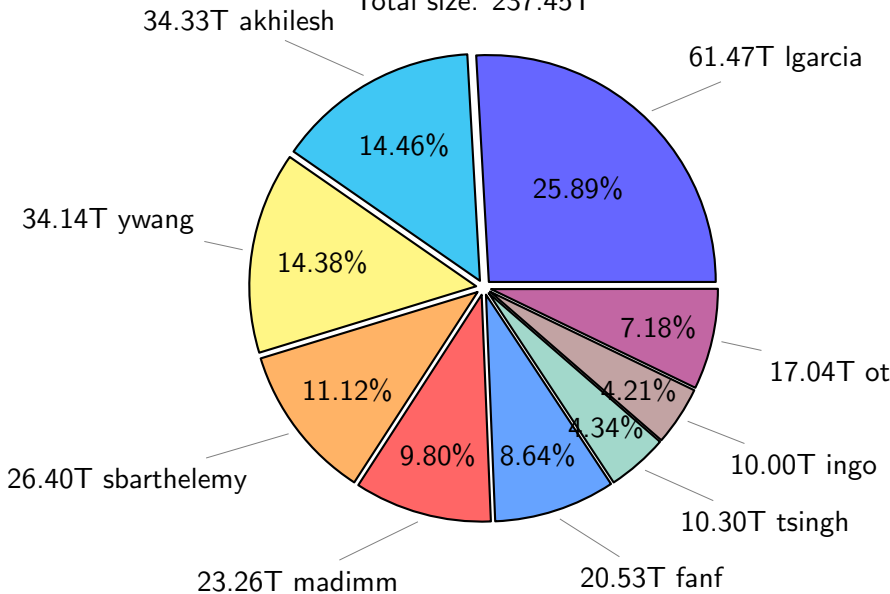

NS9039K total disk usage

Total size: 639.38T
93.50T Igarcia

NS9039K file types usage

NS9039K history files usage

Total size: 234.28T

NS9039K restart files usage

Total size: 237.45T

NS9039K misc files usage

Total size: 167.64T

NS9039K total compressed

Total size: 639.38T
338.00T uncompressed

NS9039K uncompressed files usage

Total size: 338.00T

NS9039K NorCPM/cases/*

No data

NS9039K shared/*