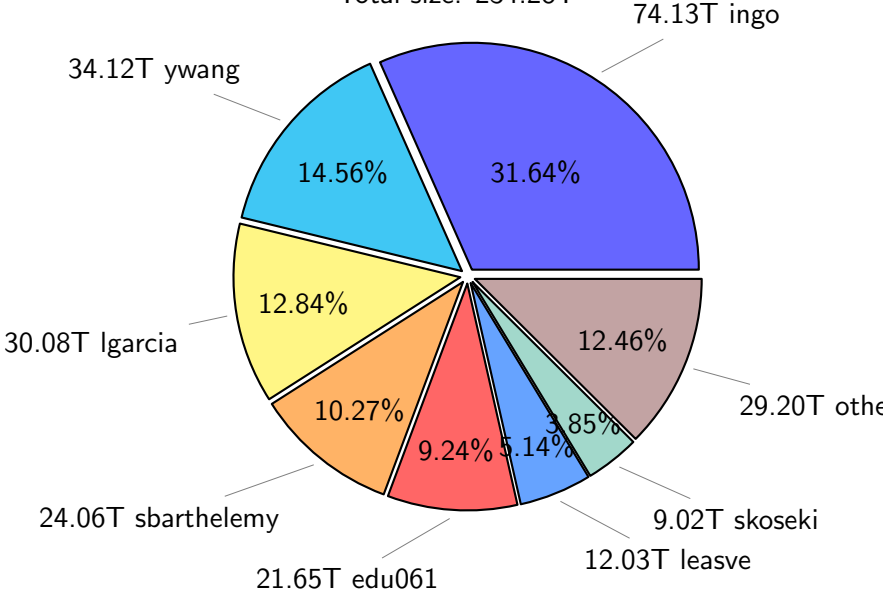

NS9039K total disk usage

Total size: 639.38T
93.50T Igarcia

NS9039K file types usage

NS9039K history files usage

Total size: 234.28T

NS9039K restart files usage

Total size: 237.45T

NS9039K misc files usage

Total size: 167.64T

NS9039K total compressed

Total size: 639.38T
338.00T uncompressed

NS9039K uncompressed files usage

Total size: 338.00T

NS9039K NorCPM/cases/*

No data

NS9039K shared/*