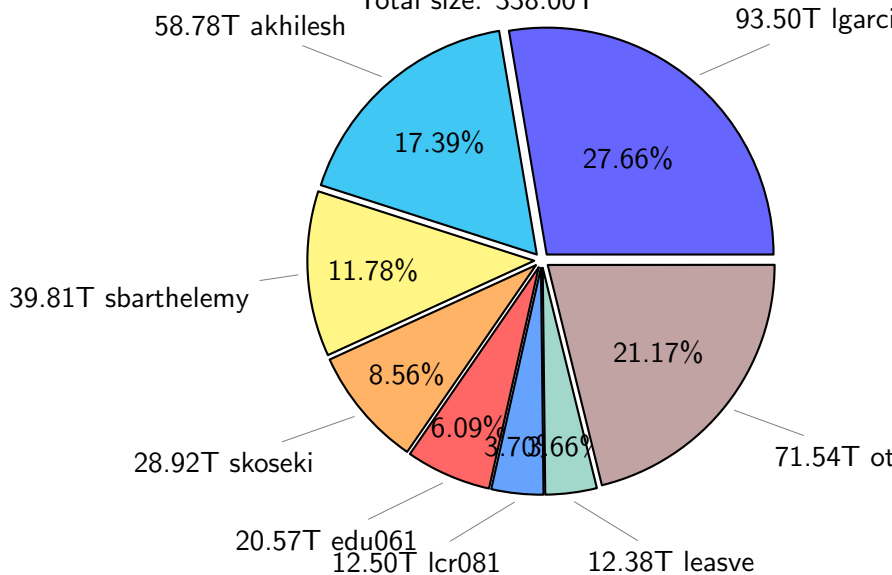

NS9039K total disk usage

Total size: 639.38T
93.50T Igarcia

NS9039K file types usage

NS9039K history files usage

Total size: 234.28T

NS9039K restart files usage

Total size: 237.45T

NS9039K misc files usage

Total size: 167.64T

NS9039K total compressed

Total size: 639.38T
338.00T uncompressed

NS9039K uncompressed files usage

Total size: 338.00T

NS9039K NorCPM/cases/*

No data

NS9039K shared/*