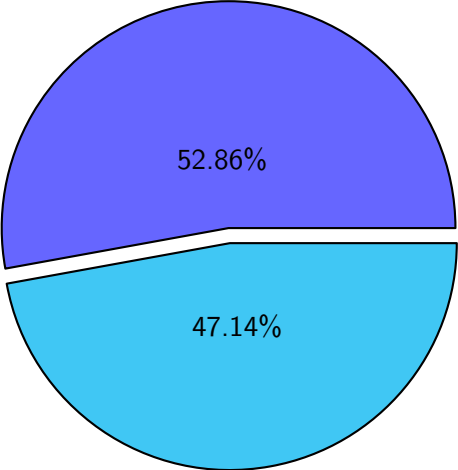

NS9039K total disk usage

Total size: 639.38T
93.50T Igarcia

NS9039K file types usage

NS9039K history files usage

Total size: 234.28T

NS9039K restart files usage

Total size: 237.45T

NS9039K misc files usage

Total size: 167.64T

NS9039K total compressed

Total size: 639.38T
338.00T uncompressed

NS9039K uncompressed files usage

Total size: 338.00T

NS9039K NorCPM/cases/*

No data

NS9039K shared/*