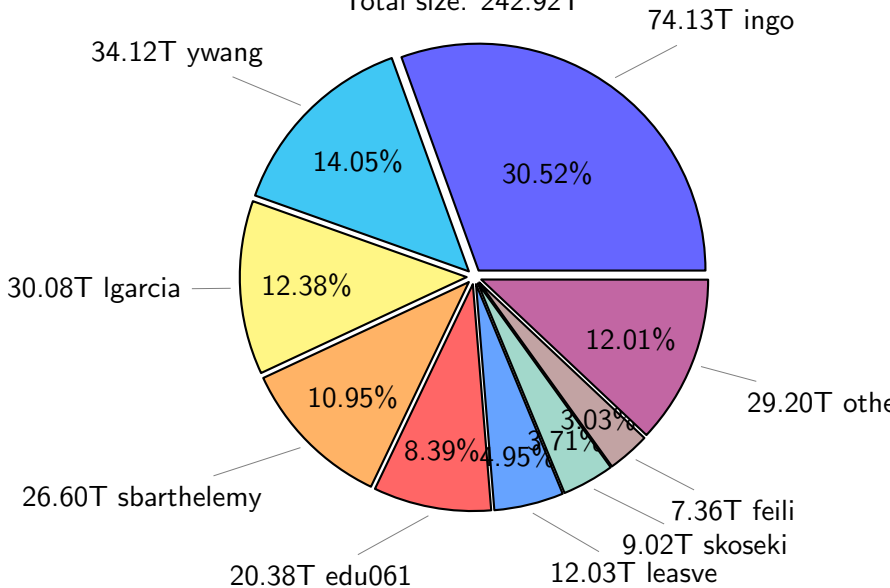

NS9039K total disk usage

Total size: 585.83T
93.18T Igarcia

NS9039K file types usage

NS9039K history files usage

Total size: 242.92T

NS9039K restart files usage

Total size: 184.83T

61.47T lgarcia

34.14T ywang

33.26%

18.47%

9.21%

17.03T other

12.59%

23.26T madimm

11.11%

Total size: 158.08T

NS9039K total compressed

Total size: 585.83T
302.25T uncompressed

283.57T compressed

NS9039K uncompressed files usage

Total size: 302.25T

NS9039K NorCPM/cases/*

No data