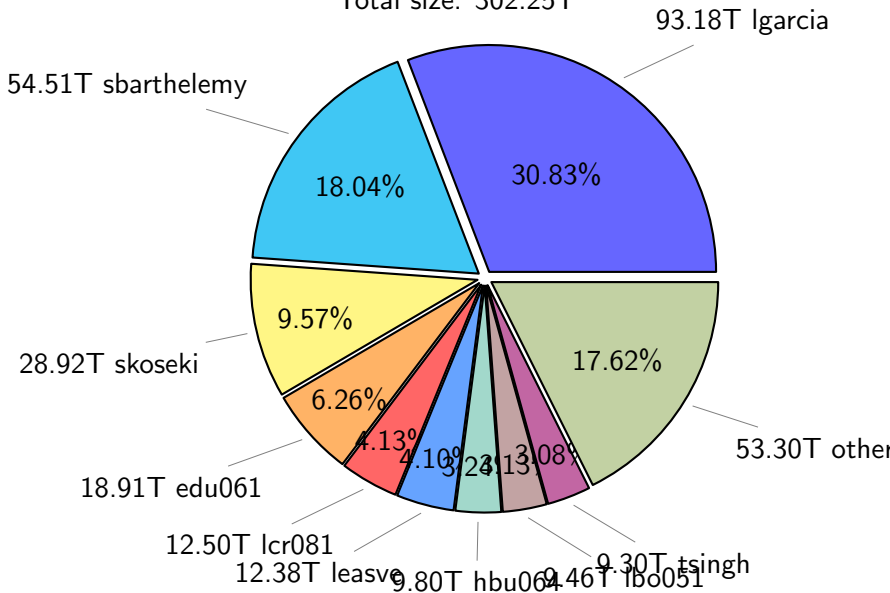

NS9039K total disk usage

Total size: 585.83T
93.18T Igarcia

NS9039K file types usage

NS9039K history files usage

Total size: 242.92T

NS9039K restart files usage

Total size: 184.83T

61.47T lgarcia

4.38%

8.10T sbarthelen

5.57%

5.41%

10.00T ingo

20.53T fanf

10.30T tsingh

NS9039K misc files usage

Total size: 158.08T

NS9039K total compressed

Total size: 585.83T
302.25T uncompressed

283.57T compressed

NS9039K uncompressed files usage

Total size: 302.25T

NS9039K NorCPM/cases/*

No data

NS9039K shared/*

No data