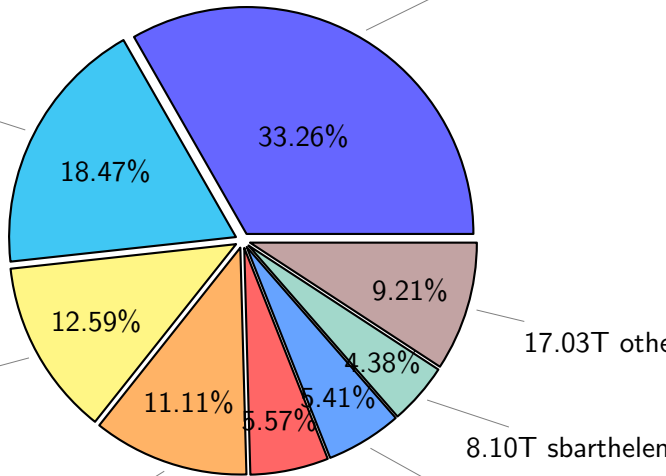

34.14T ywang

33.26%

18.47%

9.21%

17.03T other

12.59%

23.26T madimm

11.11%

4.38%

8.10T sbarthelen

5.57%

5.41%

10.00T ingo

20.53T fanf

10.30T tsingh

NS9039K misc files usage

Total size: 158.08T

NS9039K total compressed

Total size: 585.83T
302.25T uncompressed

283.57T compressed

NS9039K uncompressed files usage

Total size: 302.25T

NS9039K NorCPM/cases/*

No data