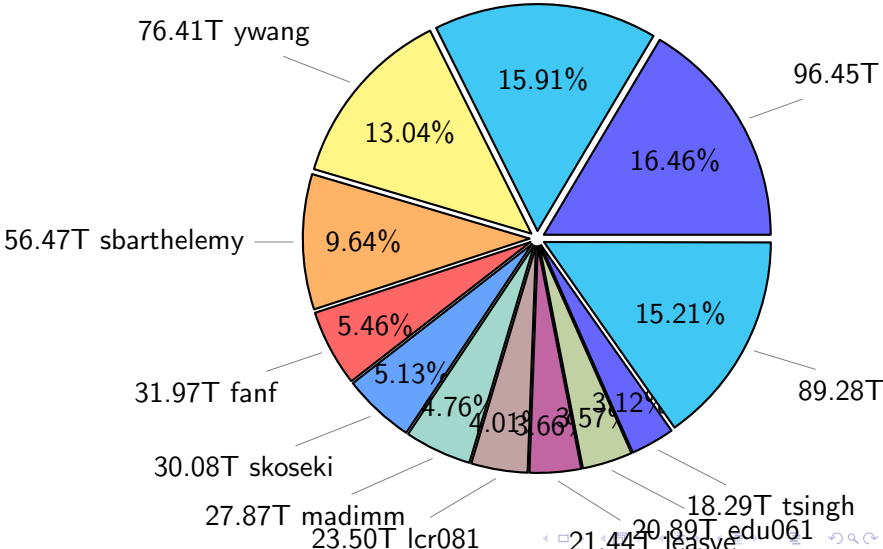

NS9039K disk usage

December 5, 2021

notes:

- ▶ Excluded directories: ".snapshot", ".afm", ".ptrash".
- ▶ Compressed file: file name end with "gz", "bz2", "tar", "zip" and NETCDF4 "nc"
- ▶ Restart files: path contains '/rest/'
- ▶ History files: path contains '/hist/'
- ▶ Items <3 % will be count as 'others'.
- ▶ Additional hard links are excluded.
- ▶ Monthly report: disk_ns9039k_YYYYMMDD.pdf
- ▶ Latest report: latest.pdf
- ▶ Ignored directories due to permission denied: filelist_classfy.err.txt
- ▶ Summary table: sizeTable.txt

NS9039K total disk usage

Total size: 585.83T
93.18T Igarcia

NS9039K file types usage

NS9039K history files usage

Total size: 242.92T

NS9039K restart files usage

Total size: 184.83T

61.47T lgarcia

Total size: 158.08T

NS9039K total compressed

Total size: 585.83T
302.25T uncompressed

283.57T compressed

NS9039K uncompressed files usage

Total size: 302.25T

NS9039K NorCPM/cases/*

No data