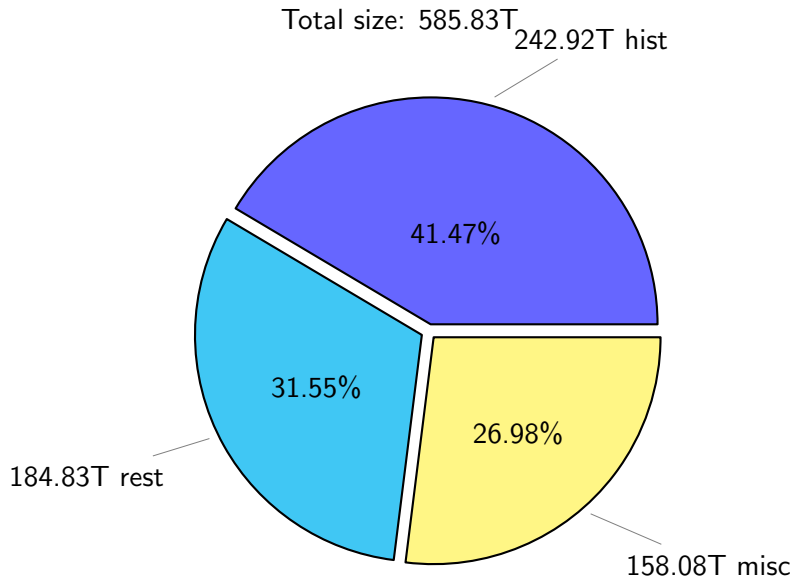

NS9039K disk usage

December 5, 2021

notes:

- ▶ Excluded directories: ".snapshot", ".afm", ".ptrash".
- ▶ Compressed file: file name end with "gz", "bz2", "tar", "zip" and NETCDF4 "nc"
- ▶ Restart files: path contains '/rest/'
- ▶ History files: path contains '/hist/'
- ▶ Items <3 % will be count as 'others'.
- ▶ Additional hard links are excluded.
- ▶ Monthly report: disk_ns9039k_YYYYMMDD.pdf
- ▶ Latest report: latest.pdf
- ▶ Ignored directories due to permission denied: filelist_classfy.err.txt
- ▶ Summary table: sizeTable.txt

NS9039K total disk usage

Total size: 585.83T
93.18T Igarcia

NS9039K file types usage

NS9039K history files usage

Total size: 242.92T

NS9039K restart files usage

Total size: 184.83T

61.47T lgarcia

Total size: 158.08T

NS9039K total compressed

Total size: 585.83T
302.25T uncompressed

283.57T compressed

NS9039K uncompressed files usage

Total size: 302.25T

NS9039K NorCPM/cases/*

No data