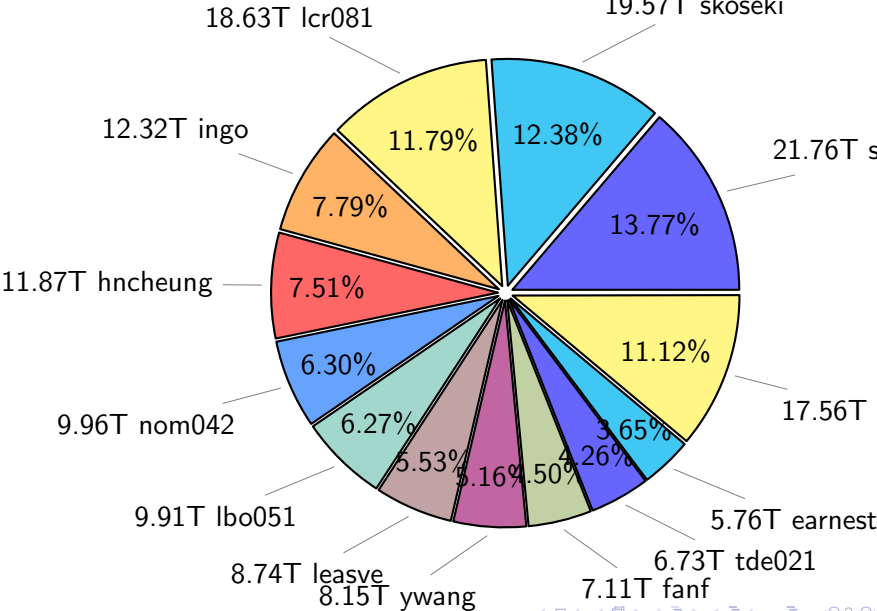

4.38%

8.10T sbarthelen

5.57%

5.41%

10.00T ingo

20.53T fanf

10.30T tsingh

NS9039K misc files usage

Total size: 158.08T

NS9039K total compressed

Total size: 585.83T
302.25T uncompressed

283.57T compressed

NS9039K uncompressed files usage

Total size: 302.25T

NS9039K NorCPM/cases/*

No data

NS9039K shared/*

No data