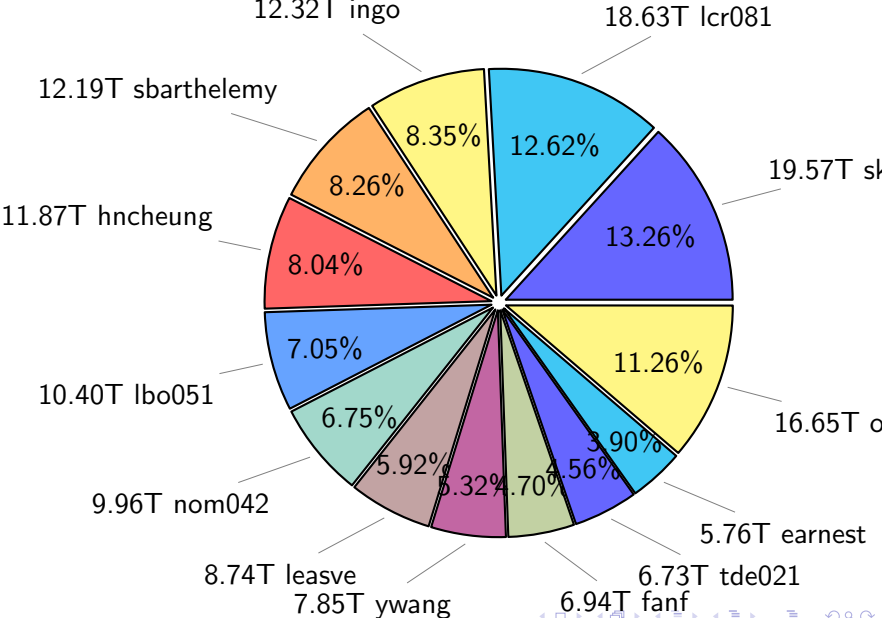

NS9039K misc files usage

Total size: 147.63T