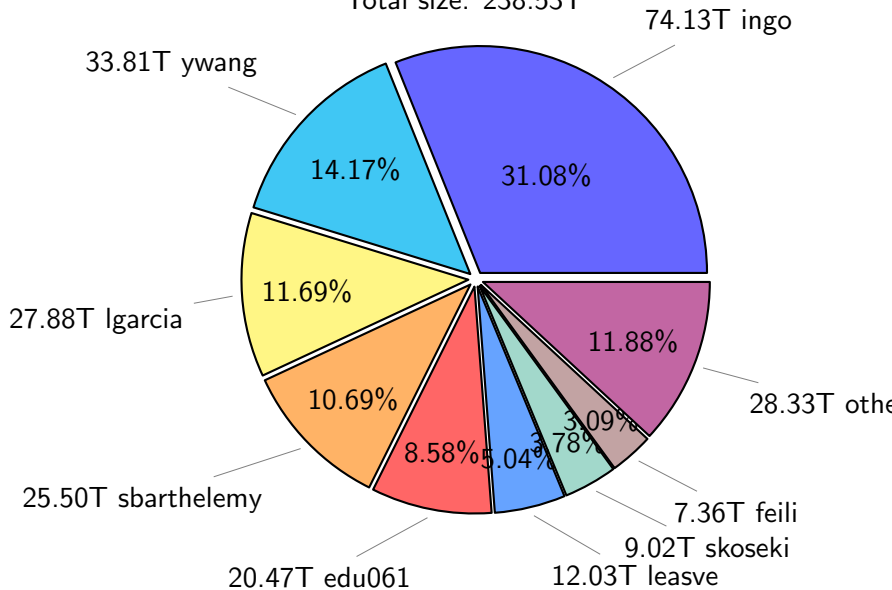

# NS9039K total disk usage

Total size: 557.46T  
85.62T lgarcia

## NS9039K file types usage

# NS9039K history files usage

Total size: 238.53T

# NS9039K misc files usage

Total size: 147.63T