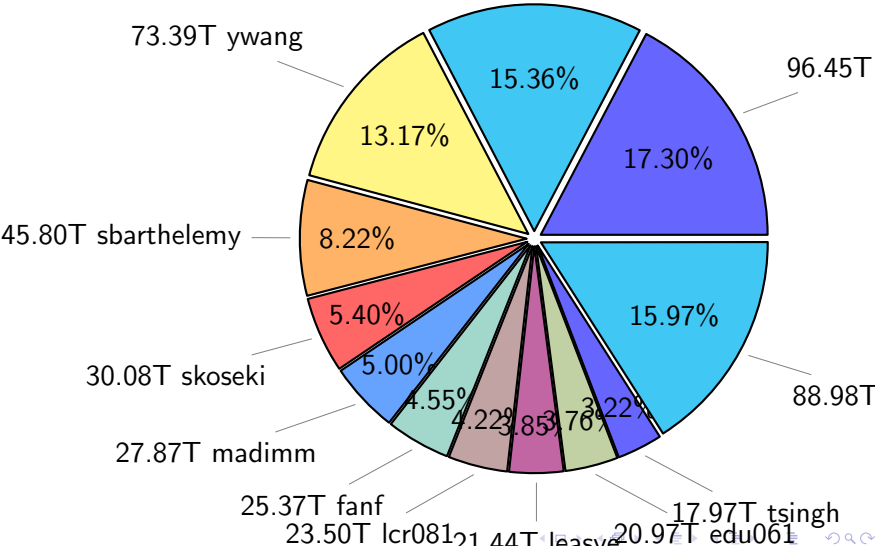

# NS9039K disk usage

November 28, 2021

notes:

- ▶ Excluded directories: ".snapshot", ".afm", ".ptrash".
- ▶ Compressed file: file name end with "gz", "bz2", "tar", "zip" and NETCDF4 "nc"
- ▶ Restart files: path contains '/rest/'
- ▶ History files: path contains '/hist/'
- ▶ Items <3 % will be count as 'others'.
- ▶ Additional hard links are excluded.
- ▶ Monthly report: disk\_ns9039k\_YYYYMMDD.pdf
- ▶ Latest report: latest.pdf
- ▶ Ignored directories due to permission denied: filelist\_classfy.err.txt
- ▶ Summary table: sizeTable.txt

# NS9039K total disk usage

Total size: 557.46T  
85.62T lgarcia

# NS9039K history files usage

Total size: 238.53T

# NS9039K uncompressed files usage

Total size: 277.68T

85.62T Igarcia

NS9039K NorCPM/cases/\*

No data

NS9039K shared/\*

No data