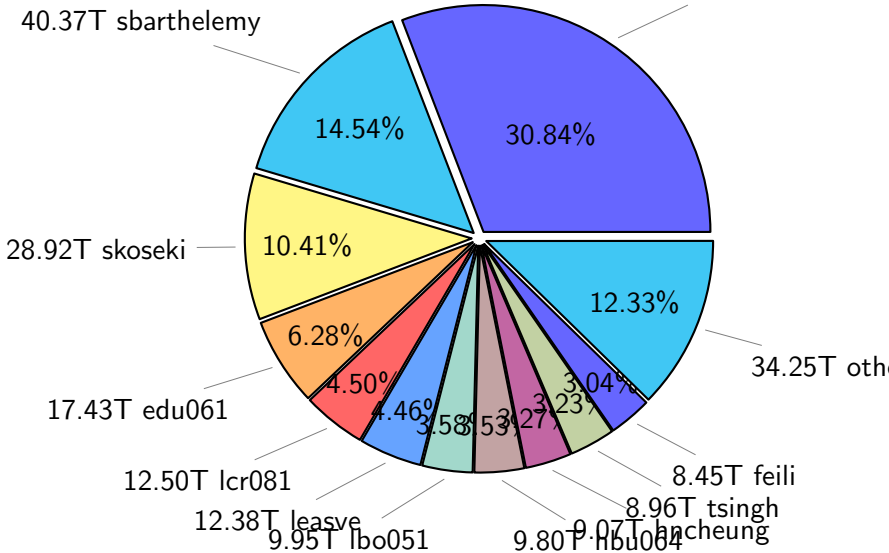

# NS9039K misc files usage

Total size: 147.63T

# NS9039K total compressed

Total size: 557.46T  
279.78T compressed

277.68T uncompressed

# NS9039K uncompressed files usage

Total size: 277.68T

85.62T Igarcia

NS9039K NorCPM/cases/\*

No data

NS9039K shared/\*

No data