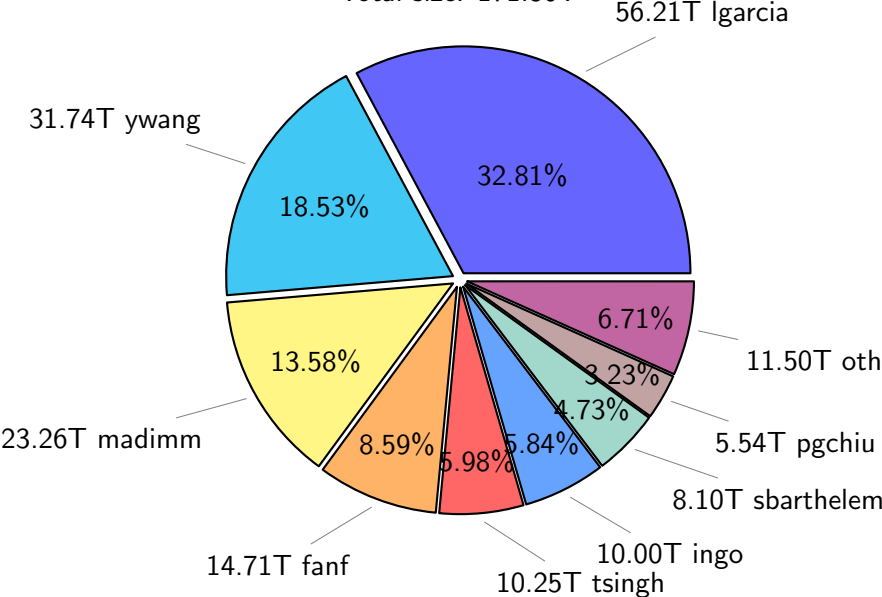

NS9039K restart files usage

Total size: 171.30T