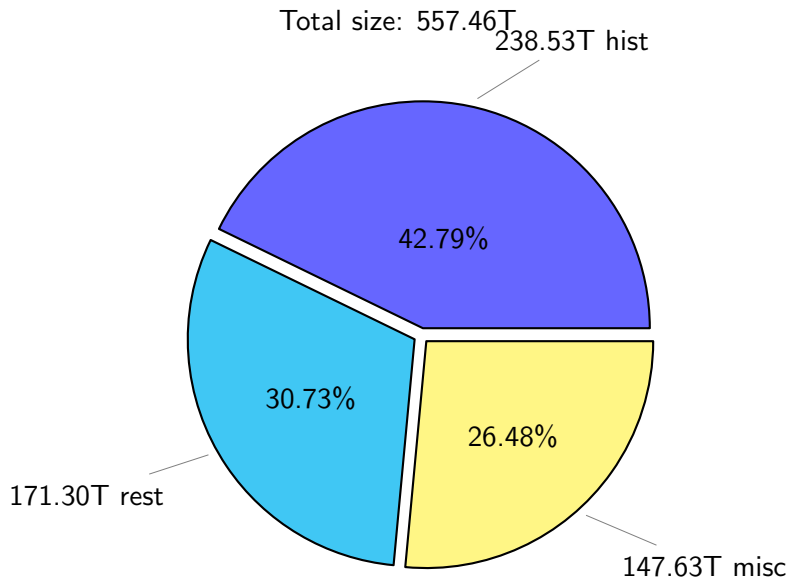

# NS9039K total disk usage

Total size: 557.46T  
85.62T lgarcia

# NS9039K history files usage

Total size: 238.53T

# NS9039K misc files usage

Total size: 147.63T

# NS9039K uncompressed files usage

Total size: 277.68T

85.62T Igarcia

NS9039K NorCPM/cases/\*

No data

NS9039K shared/\*

No data